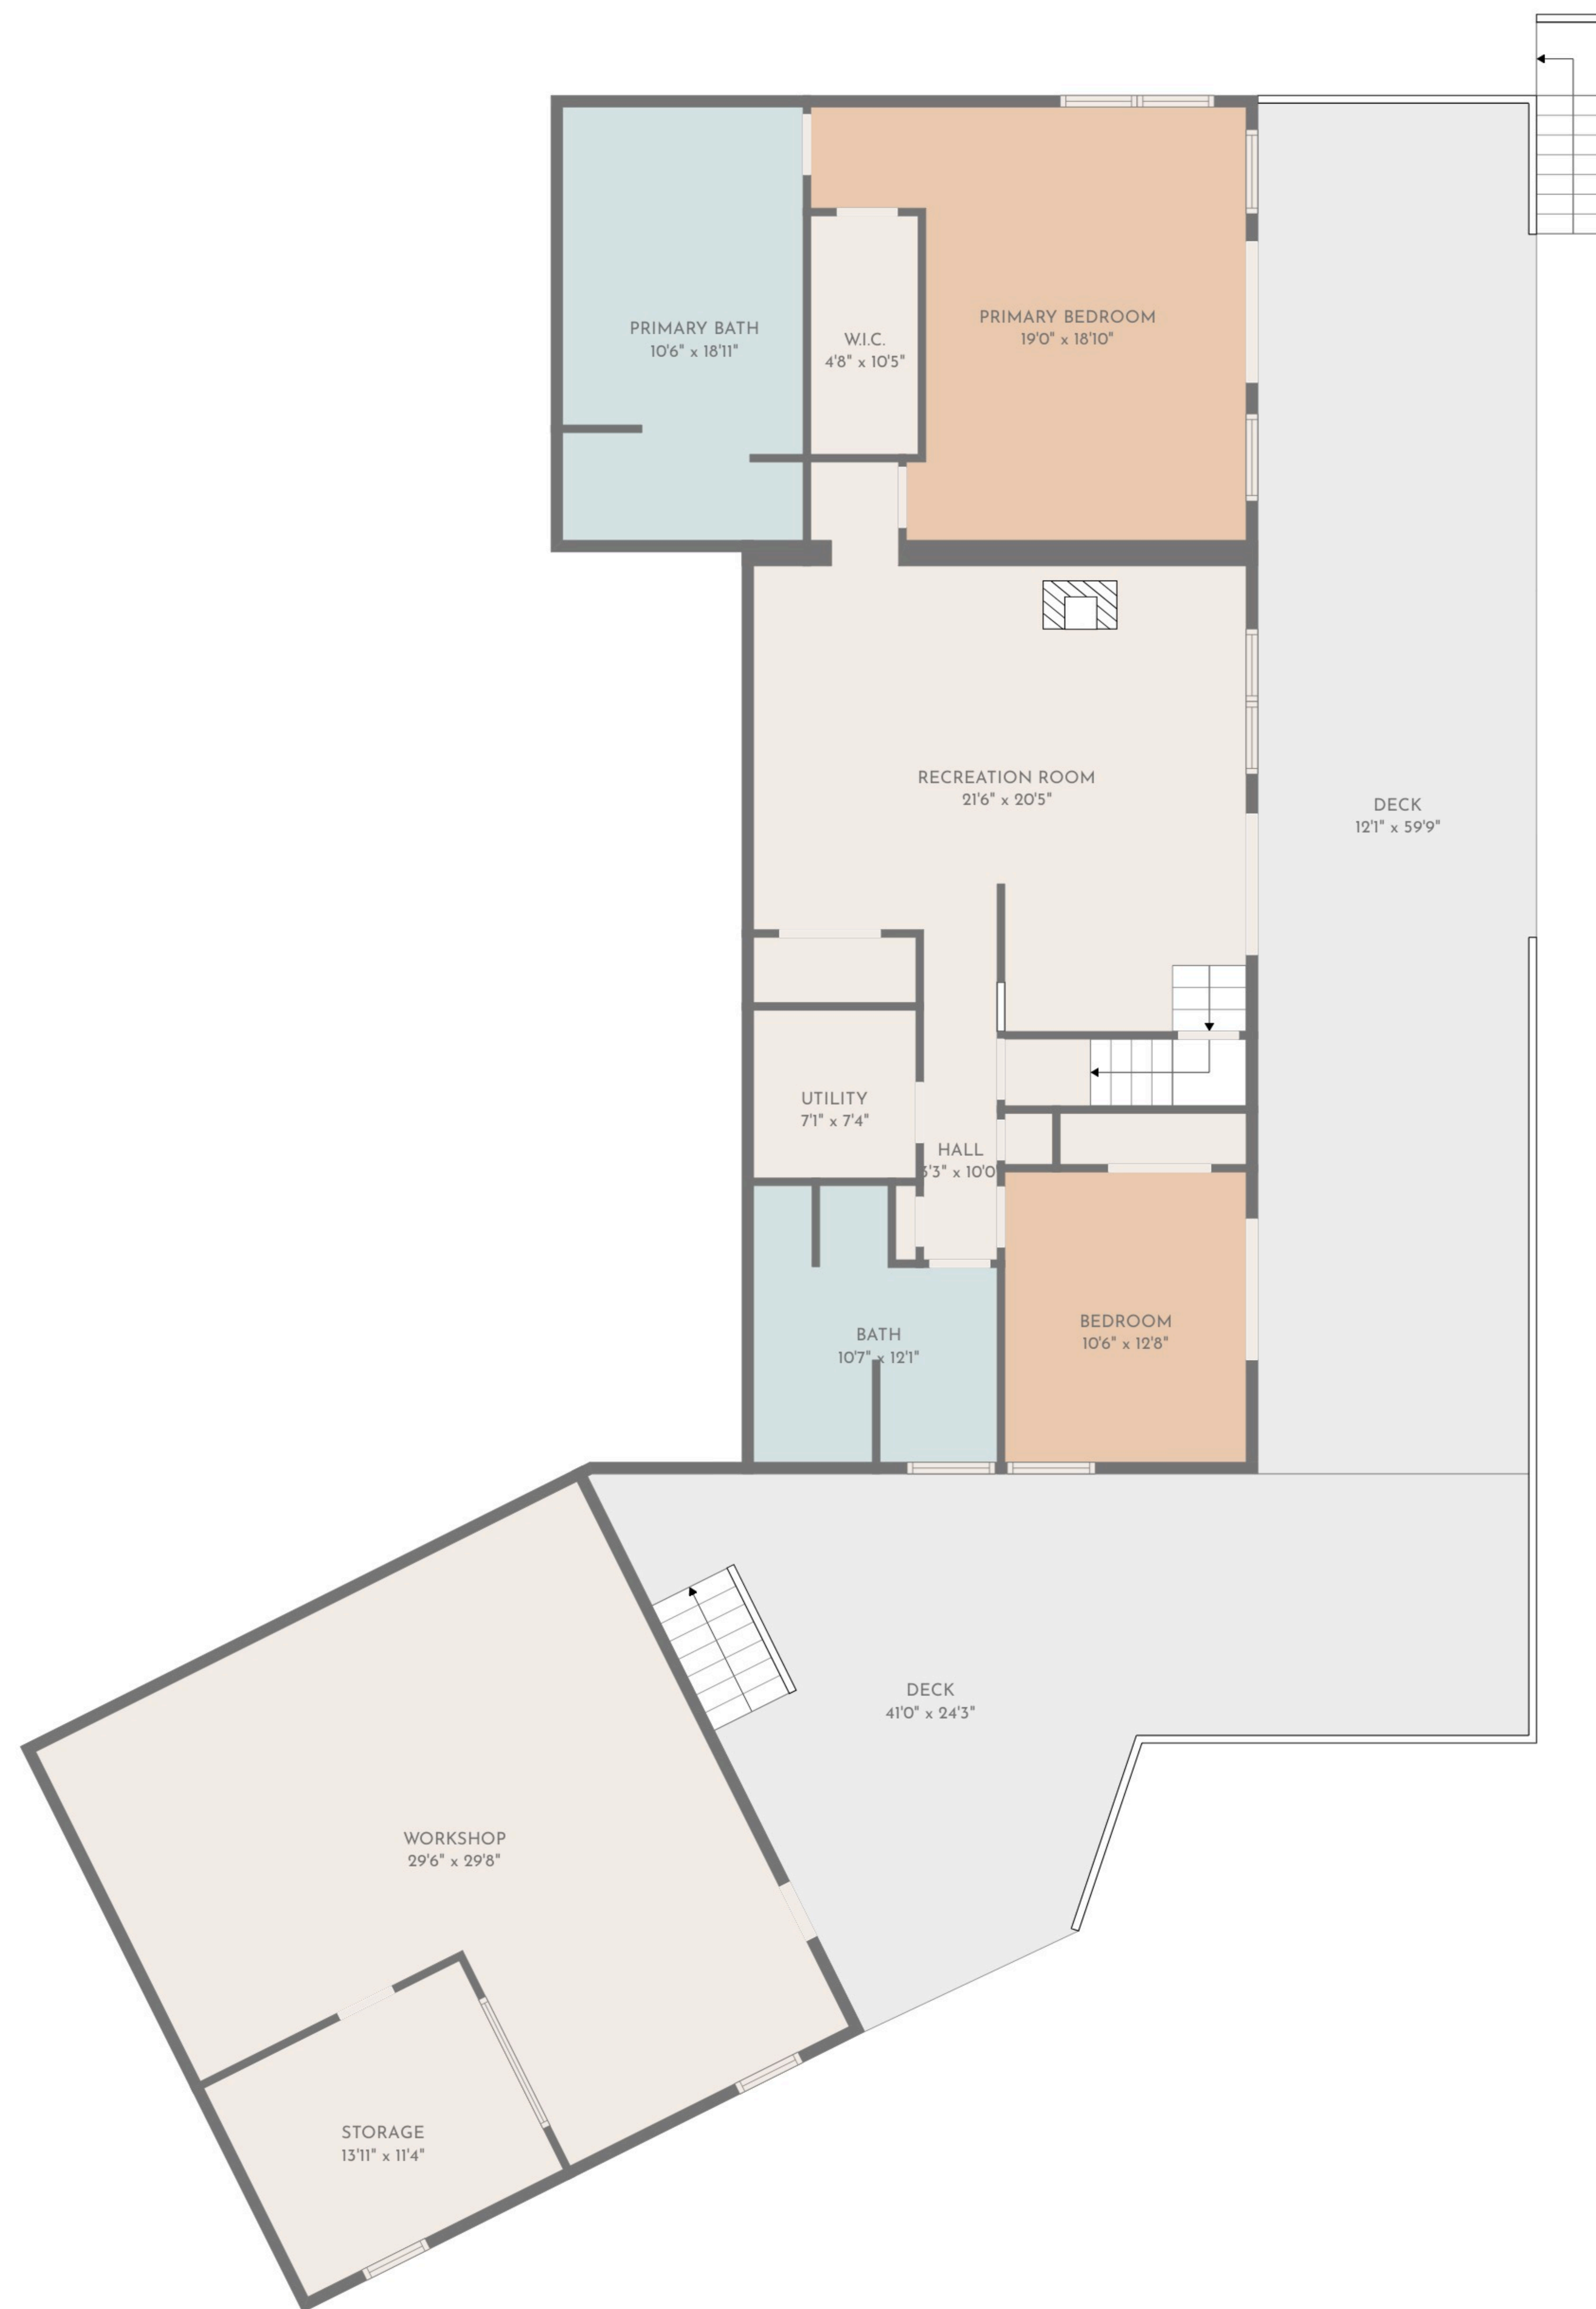

TOTAL: 2972 sq. ft

LOWER: 1428 sq. ft, ENTRY: 1544 sq. ft

EXCLUDED AREAS: STORAGE: 134 sq. ft, WORKSHOP: 567 sq. ft, DECK: 2449 sq. ft,
GARAGE: 701 sq. ft, PORCH: 360 sq. ft, FIREPLACE: 17 sq. ft

SIZES AND DIMENSIONS ARE APPROXIMATE, ACTUAL MAY VARY.