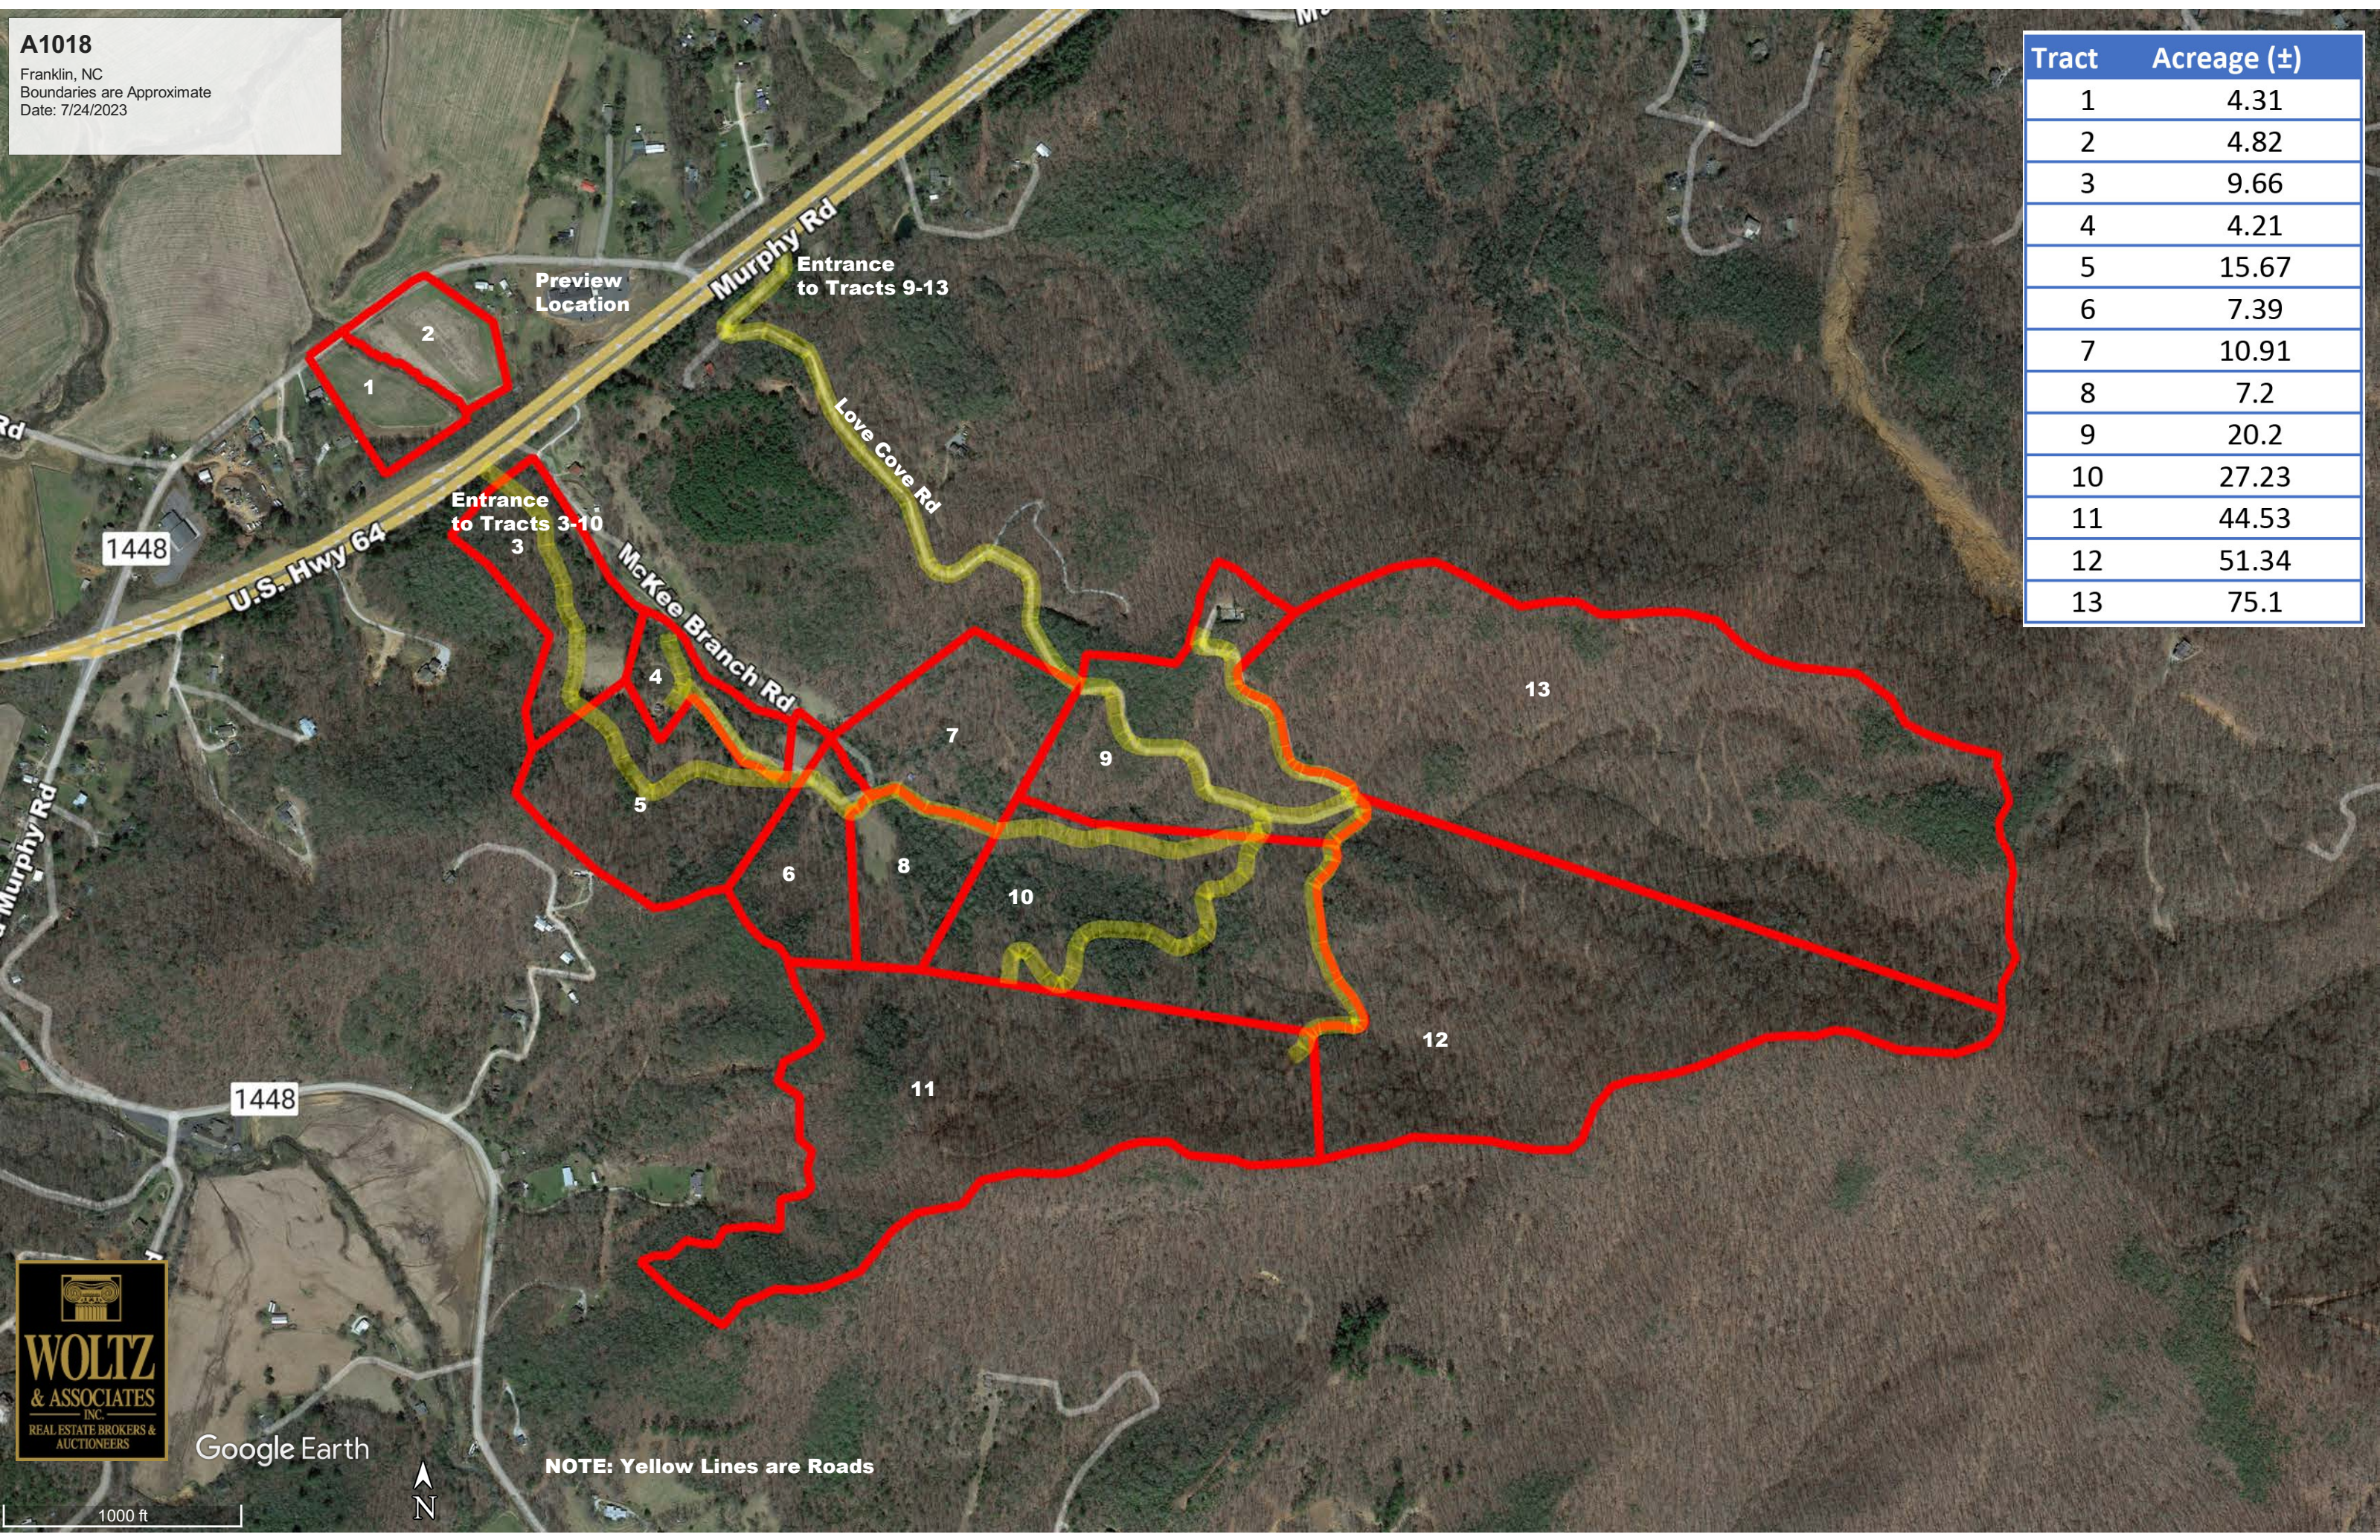

A1018

Franklin, NC
Boundaries are Approximate
Date: 7/24/2023

Tract	Acreage (±)
1	4.31
2	4.82
3	9.66
4	4.21
5	15.67
6	7.39
7	10.91
8	7.2
9	20.2
10	27.23
11	44.53
12	51.34
13	75.1

Google Earth

NOTE: Yellow Lines are Roads

1000 ft