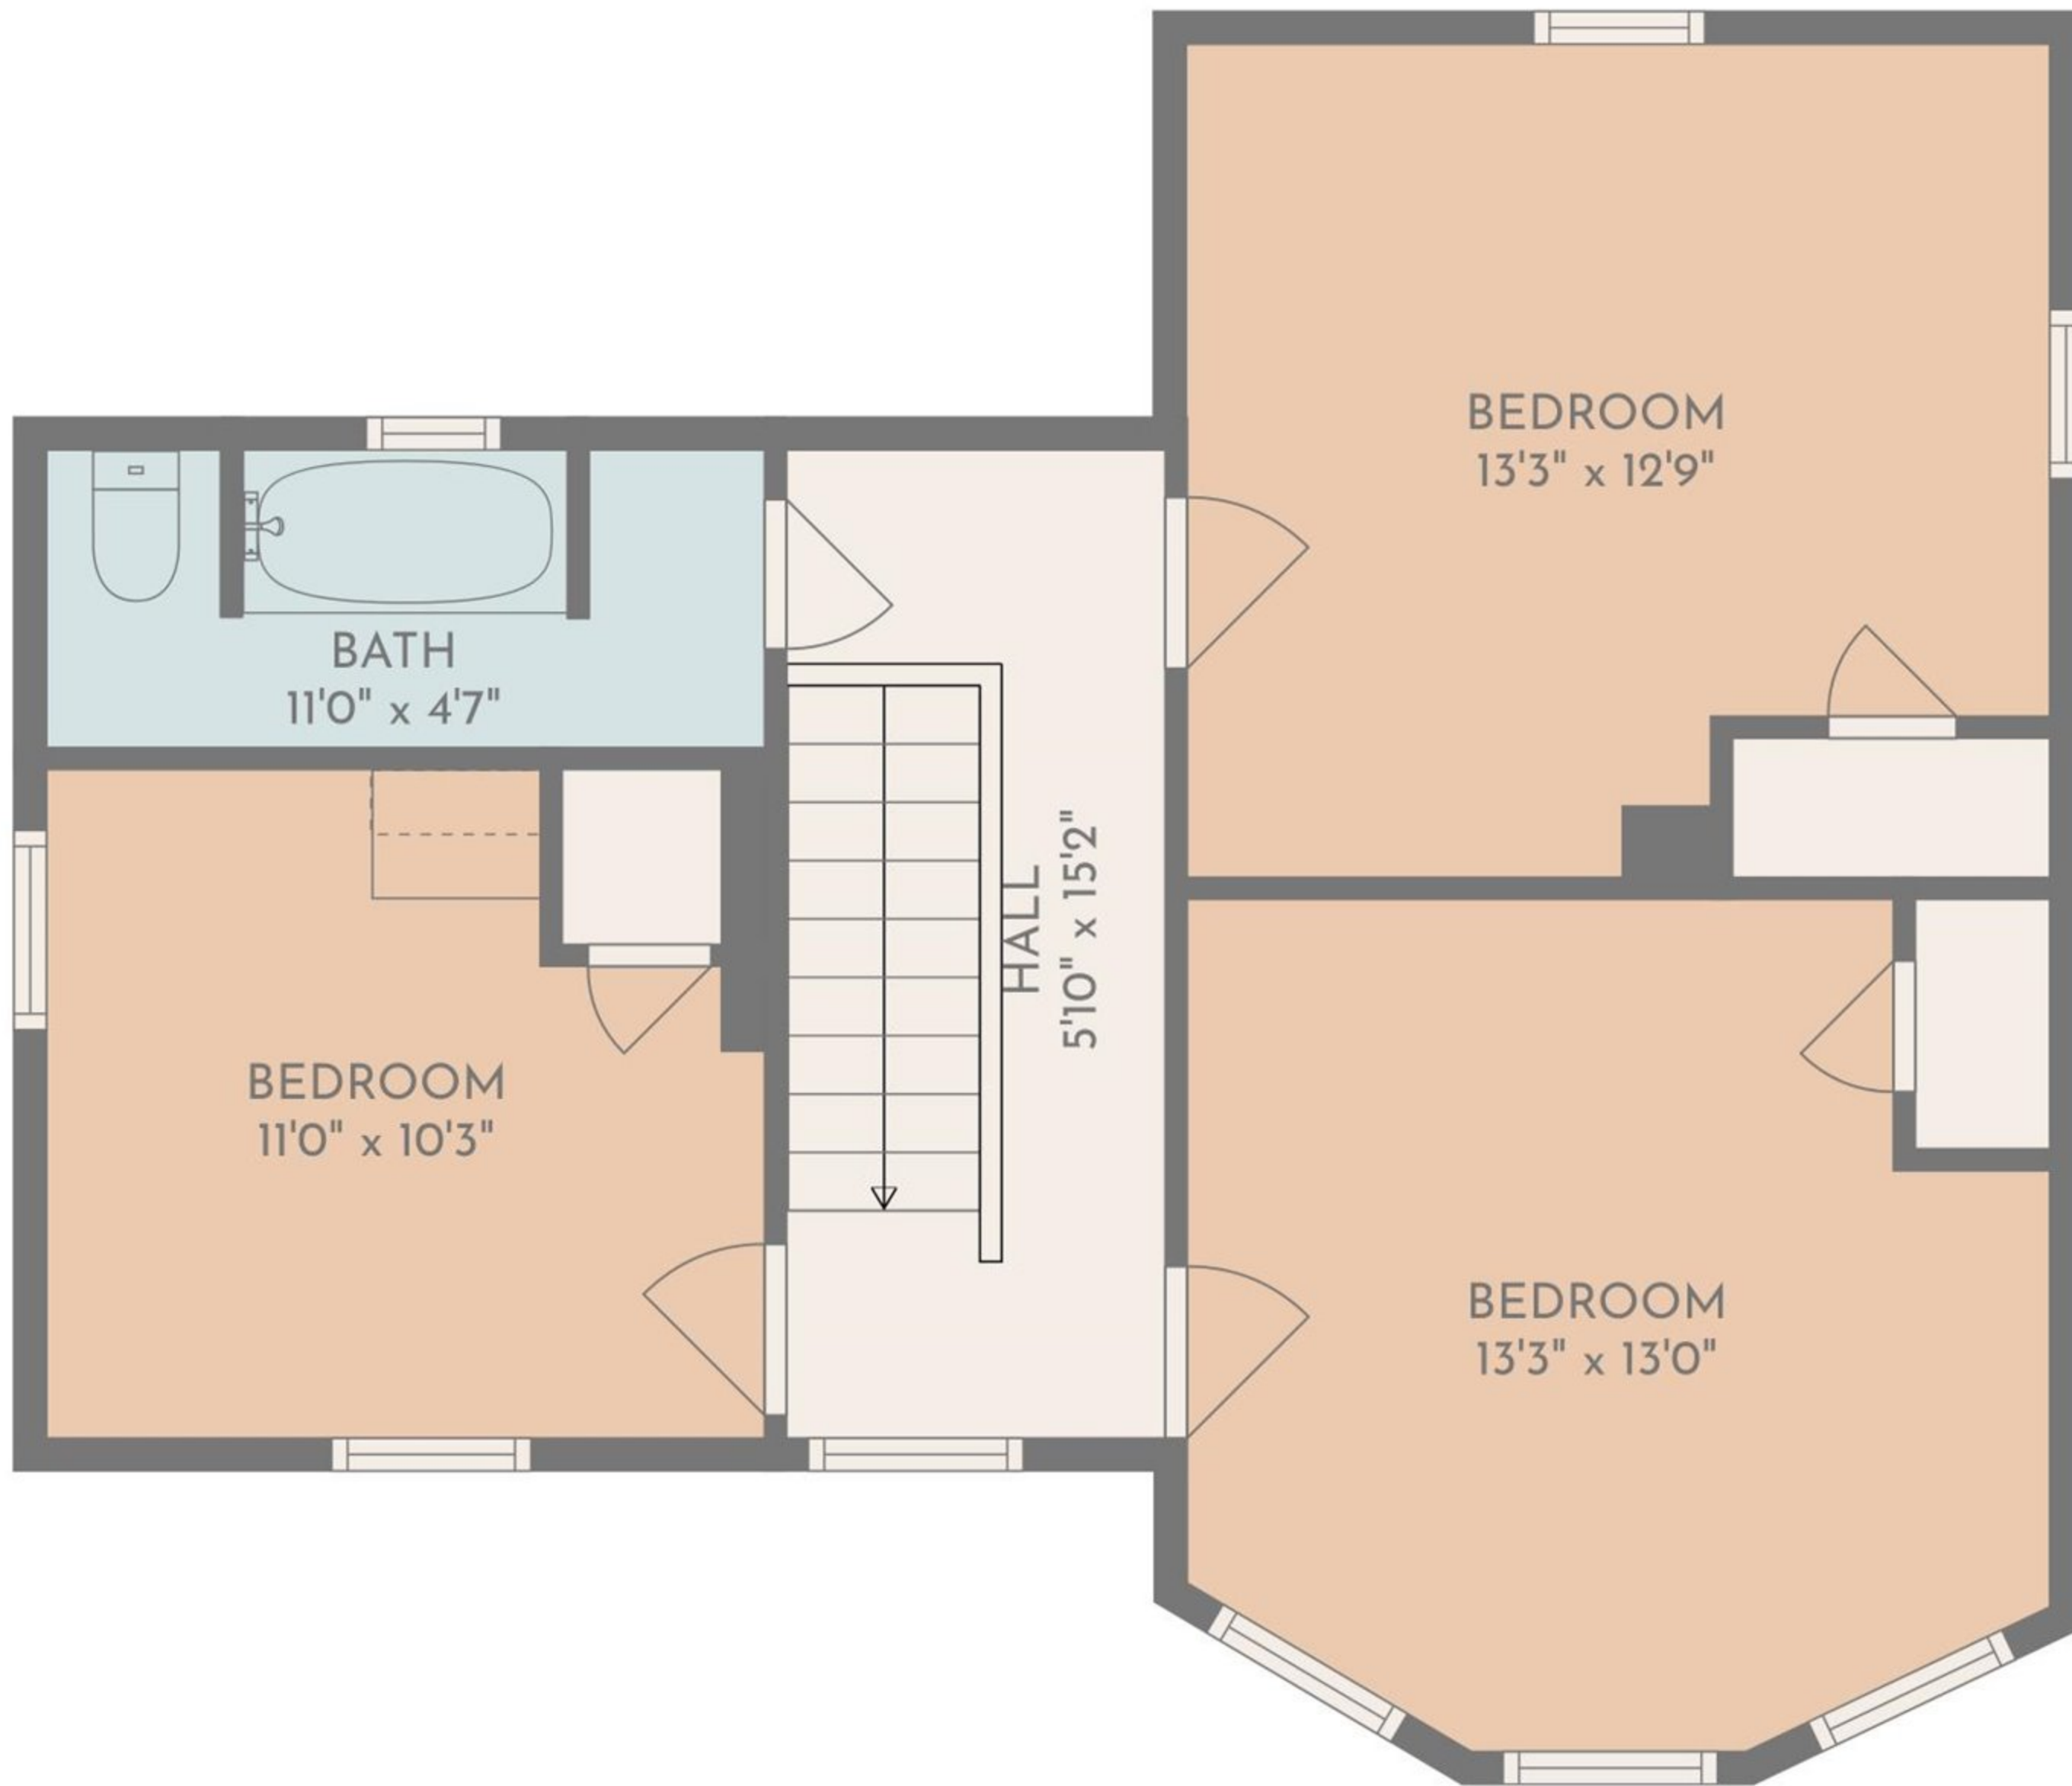

GROSS INTERNAL AREA  
 FLOOR 1: 1024 sq. ft, FLOOR 2: 599 sq. ft  
 EXCLUDED AREAS: , DECK: 111 sq. ft  
 PORCH: 194 sq. ft  
 TOTAL: 1624 sq. ft  
 SIZES AND DIMENSIONS ARE APPROXIMATE, ACTUAL MAY VARY.