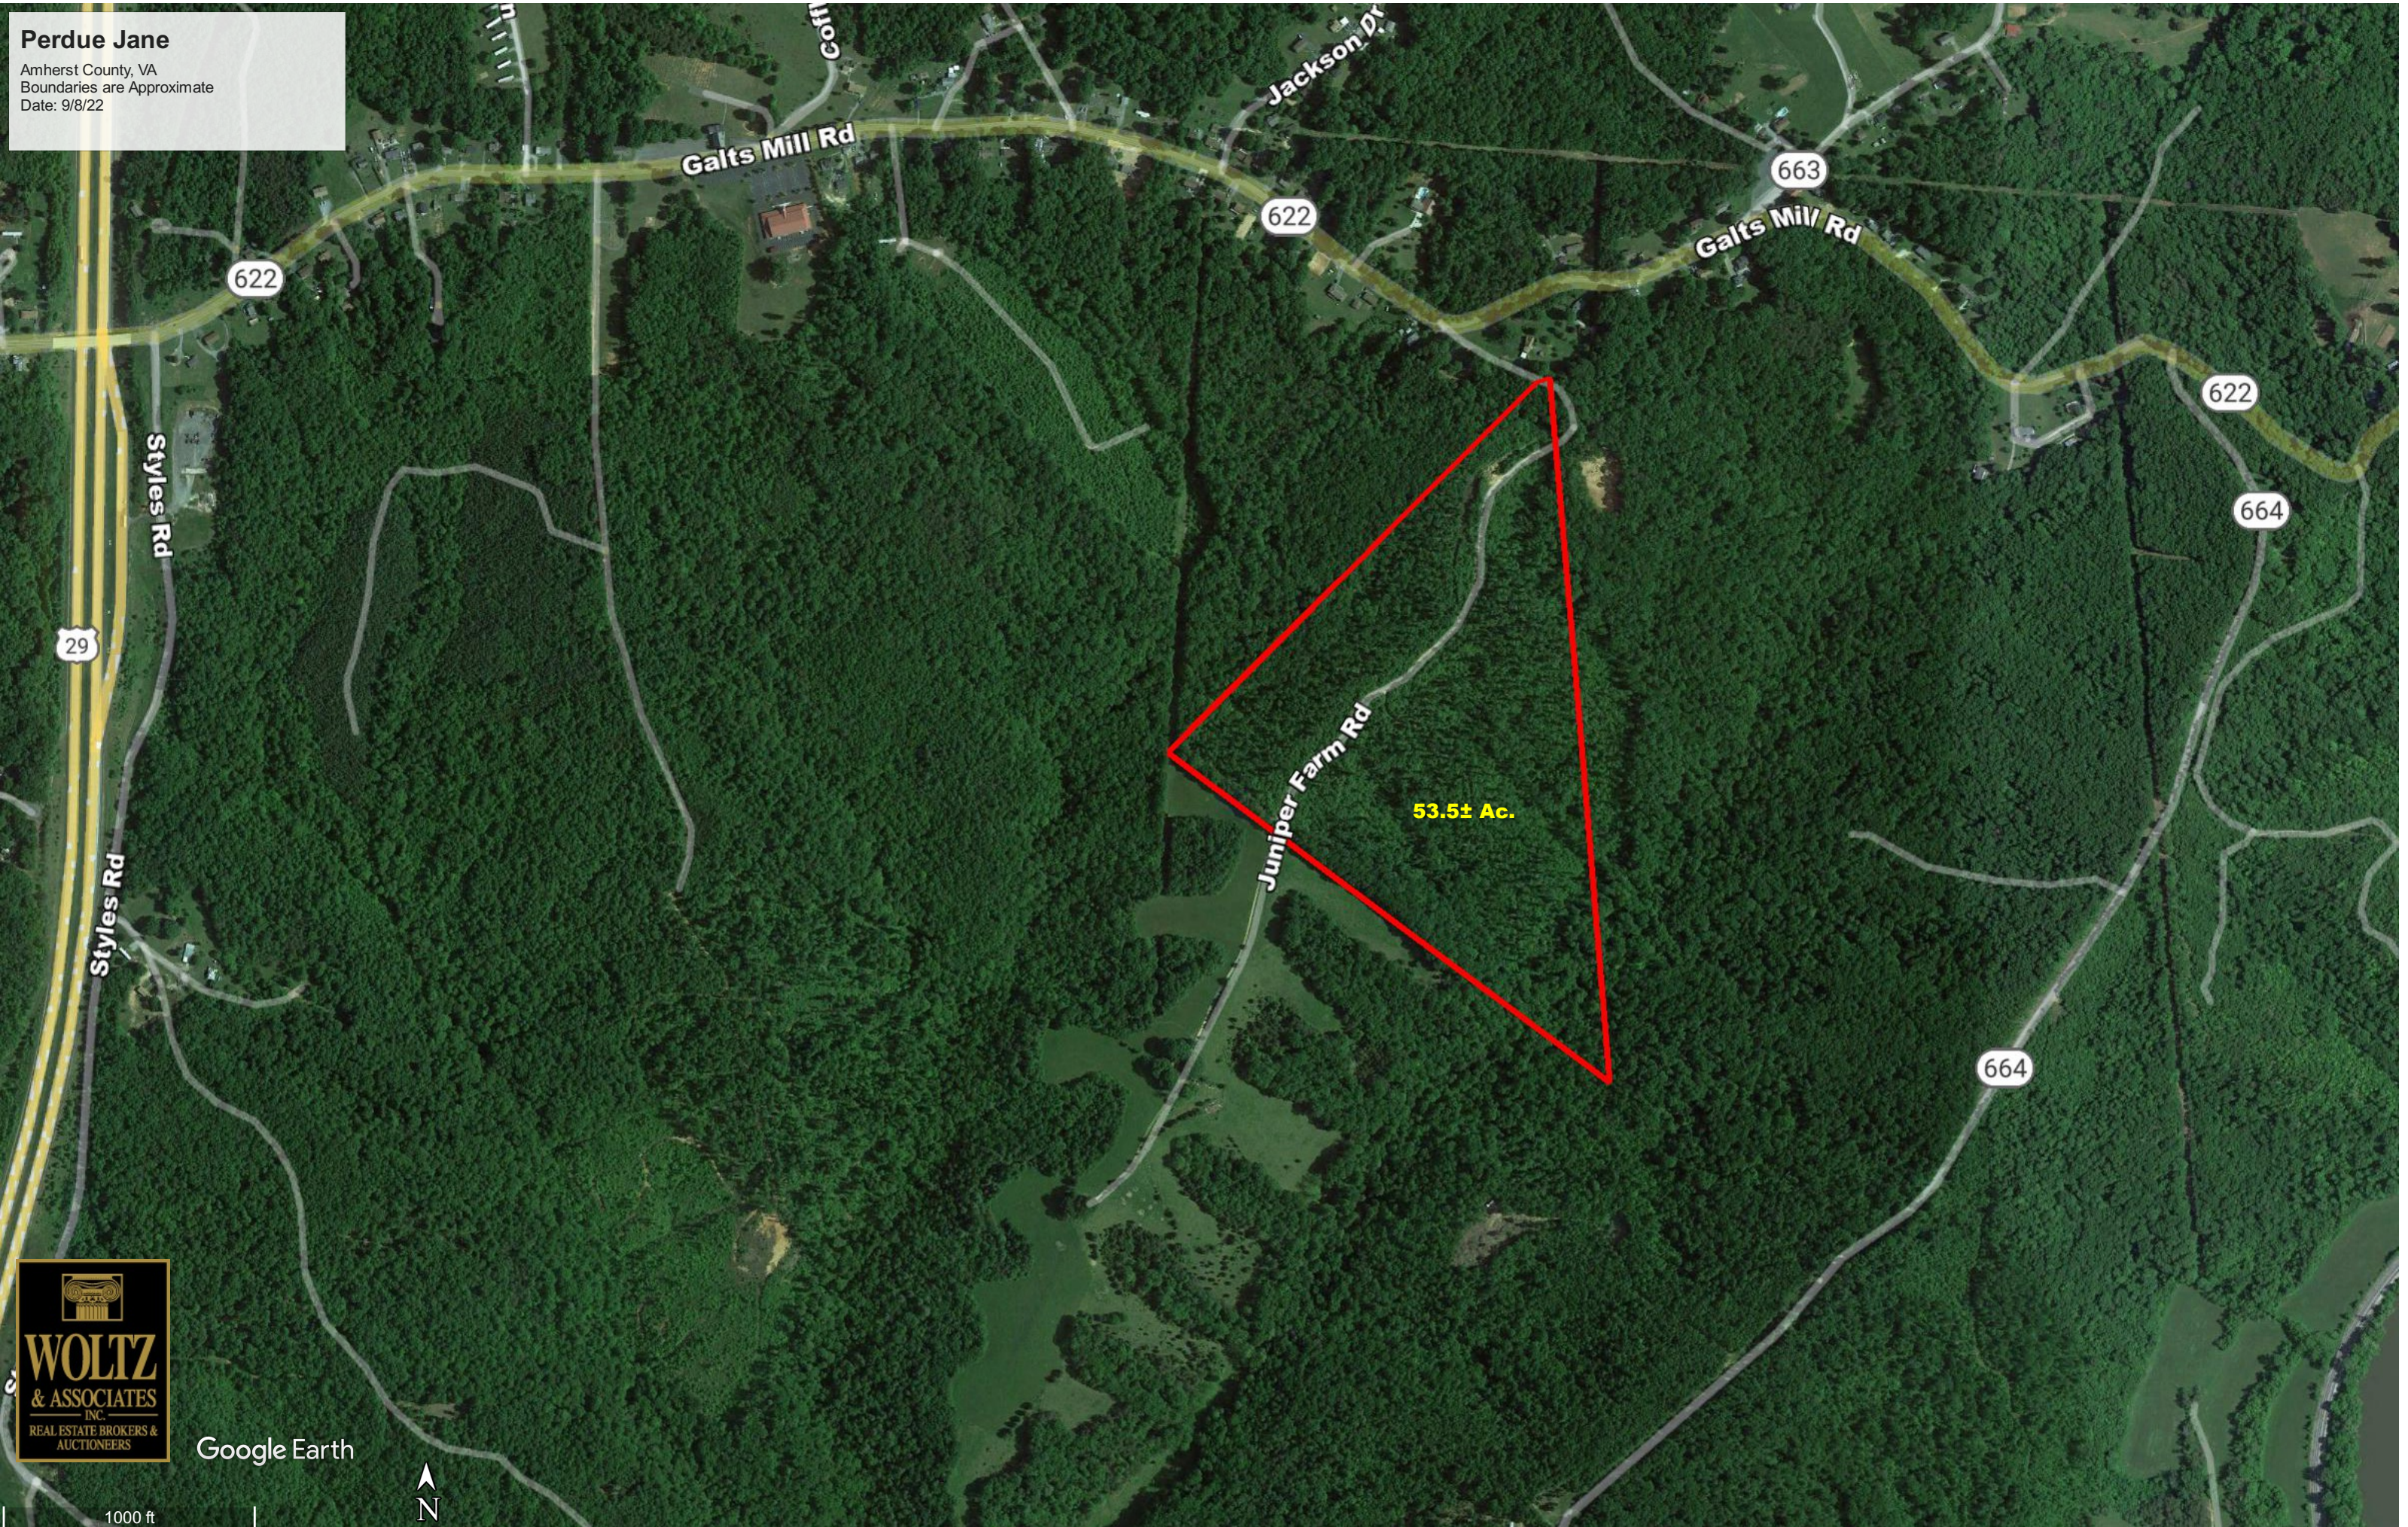

Perdue Jane
Amherst County, VA
Boundaries are Approximate
Date: 9/8/22

Google Earth

1000 ft