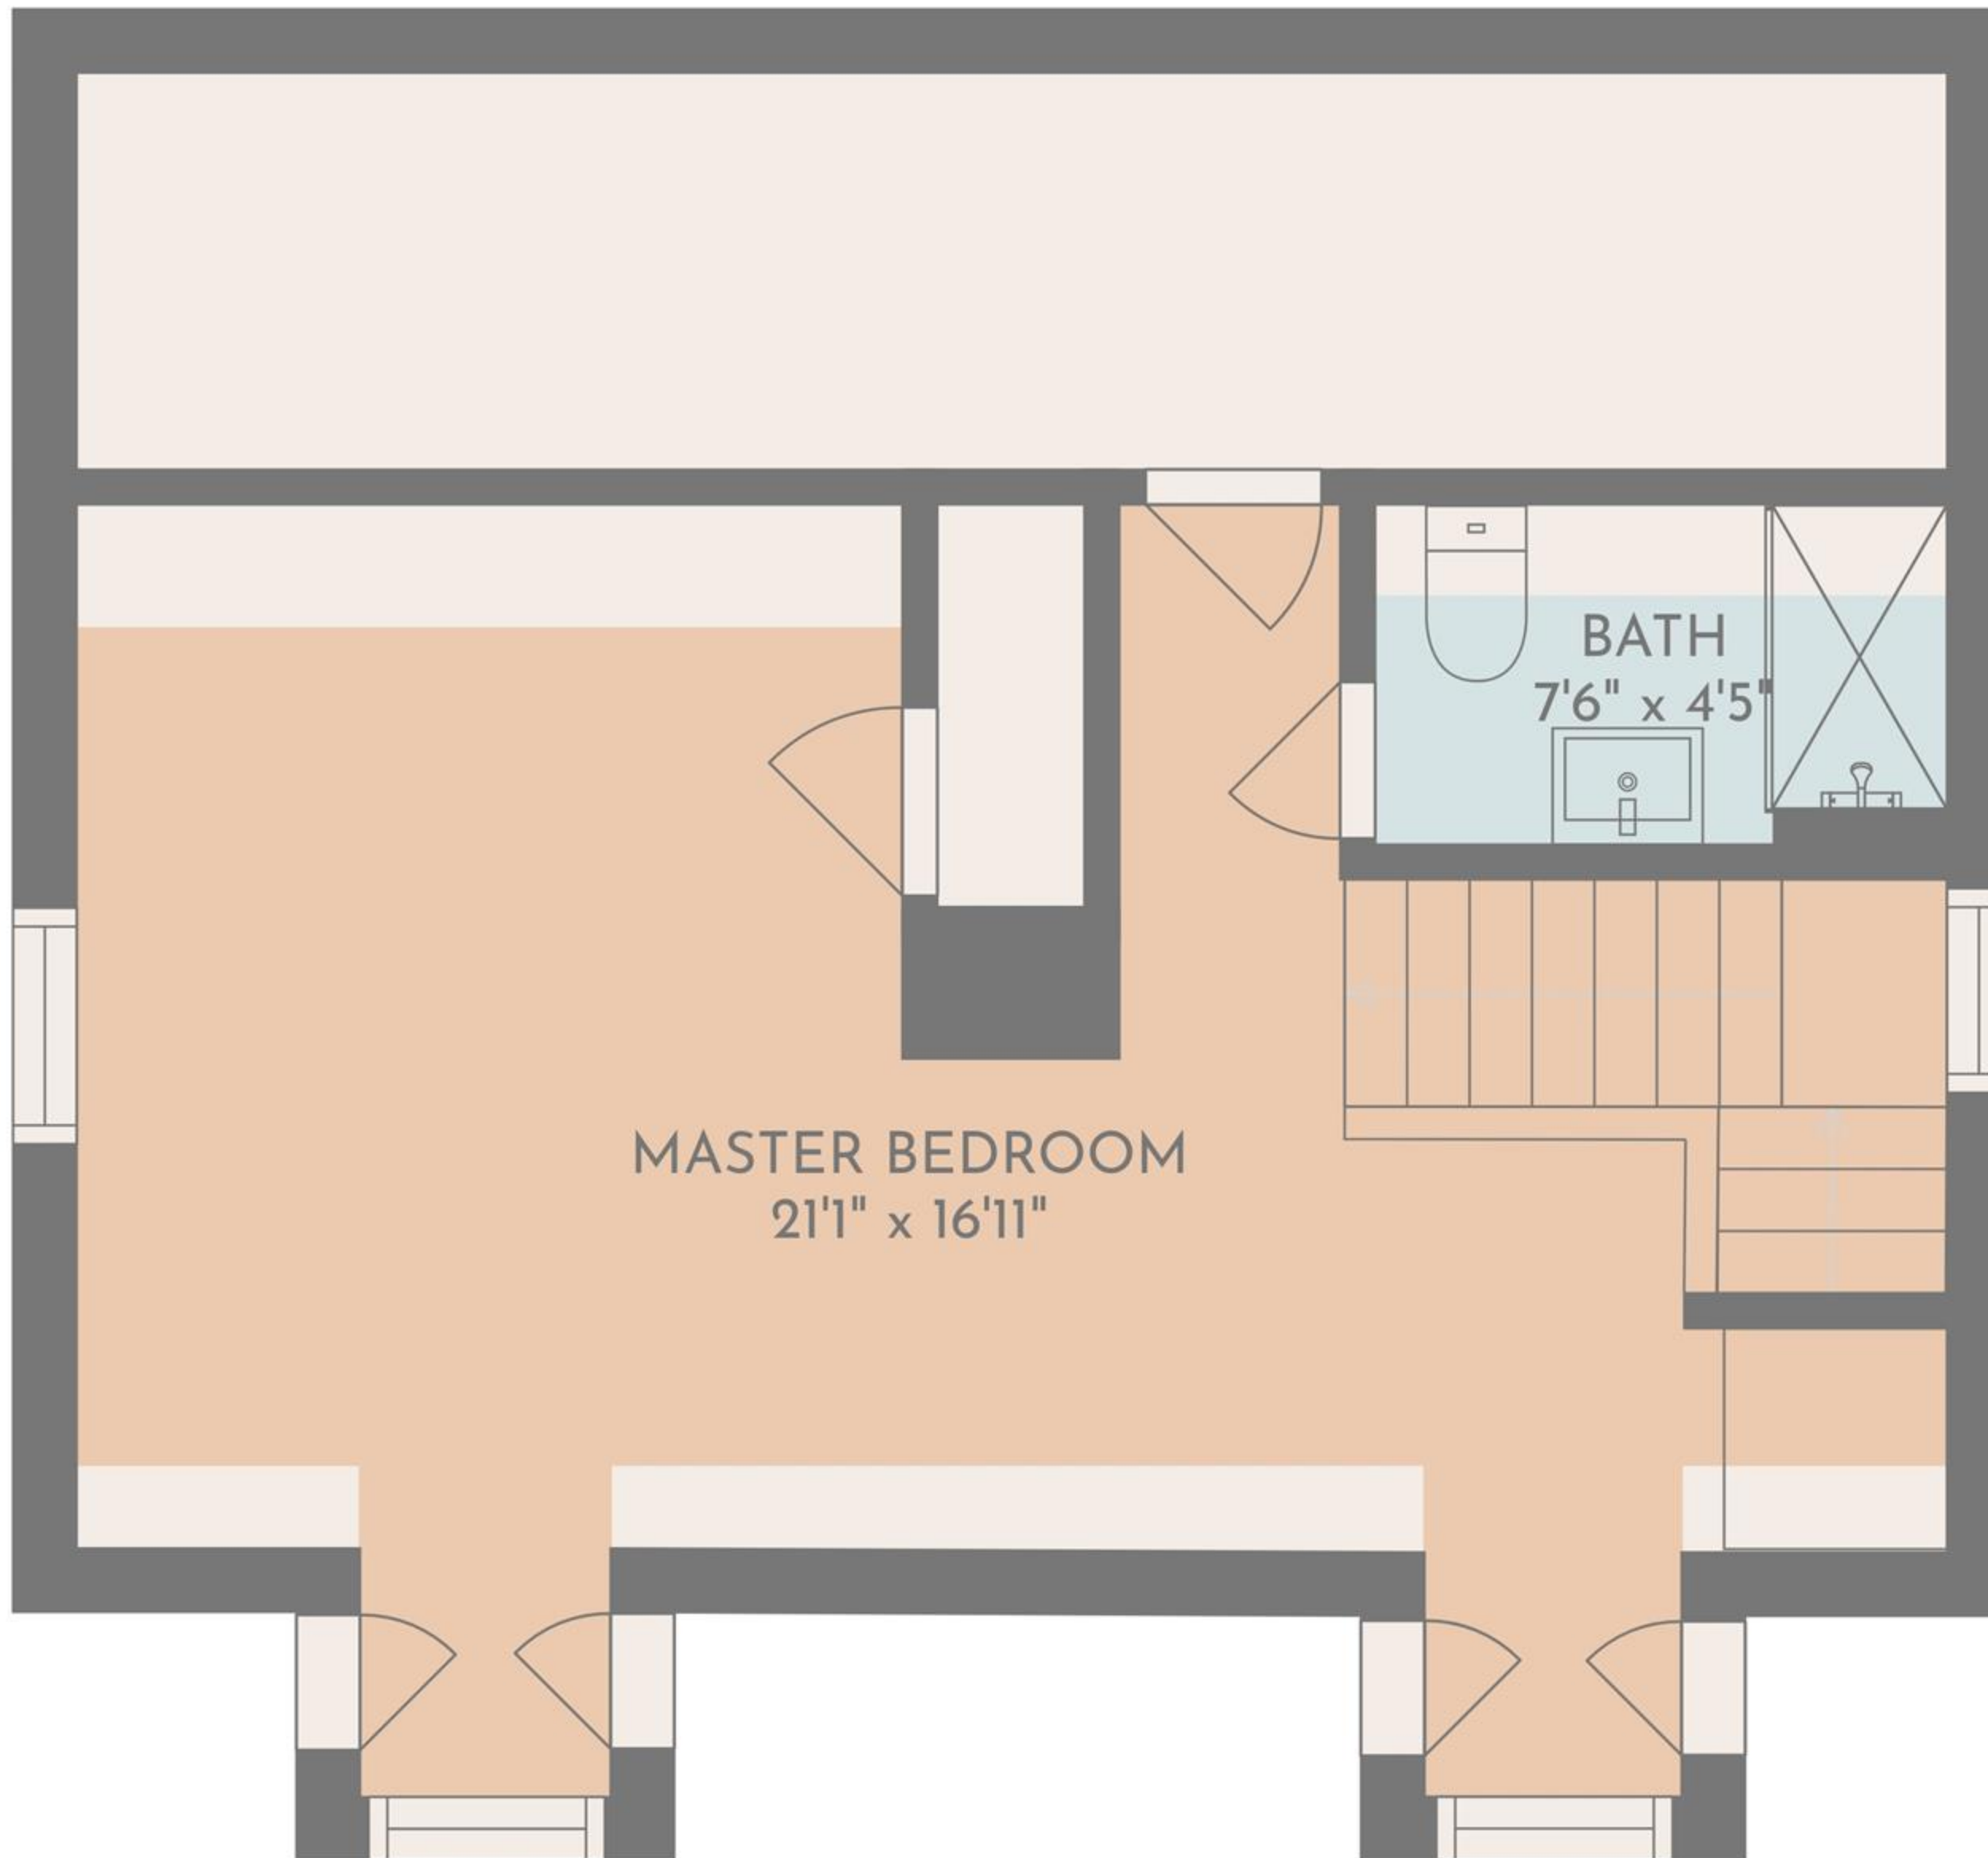

GROSS INTERNAL AREA
 FLOOR 1: 785 sq. ft, FLOOR 2: 496 sq. ft
 EXCLUDED AREAS: , PORCH: 146 sq. ft
 TOTAL: 1281 sq. ft

SIZES AND DIMENSIONS ARE APPROXIMATE, ACTUAL MAY VARY.

GROSS INTERNAL AREA
FLOOR 1: 785 sq. ft, FLOOR 2: 496 sq. ft
EXCLUDED AREAS: , PORCH: 146 sq. ft
TOTAL: 1281 sq. ft
SIZES AND DIMENSIONS ARE APPROXIMATE, ACTUAL MAY VARY.