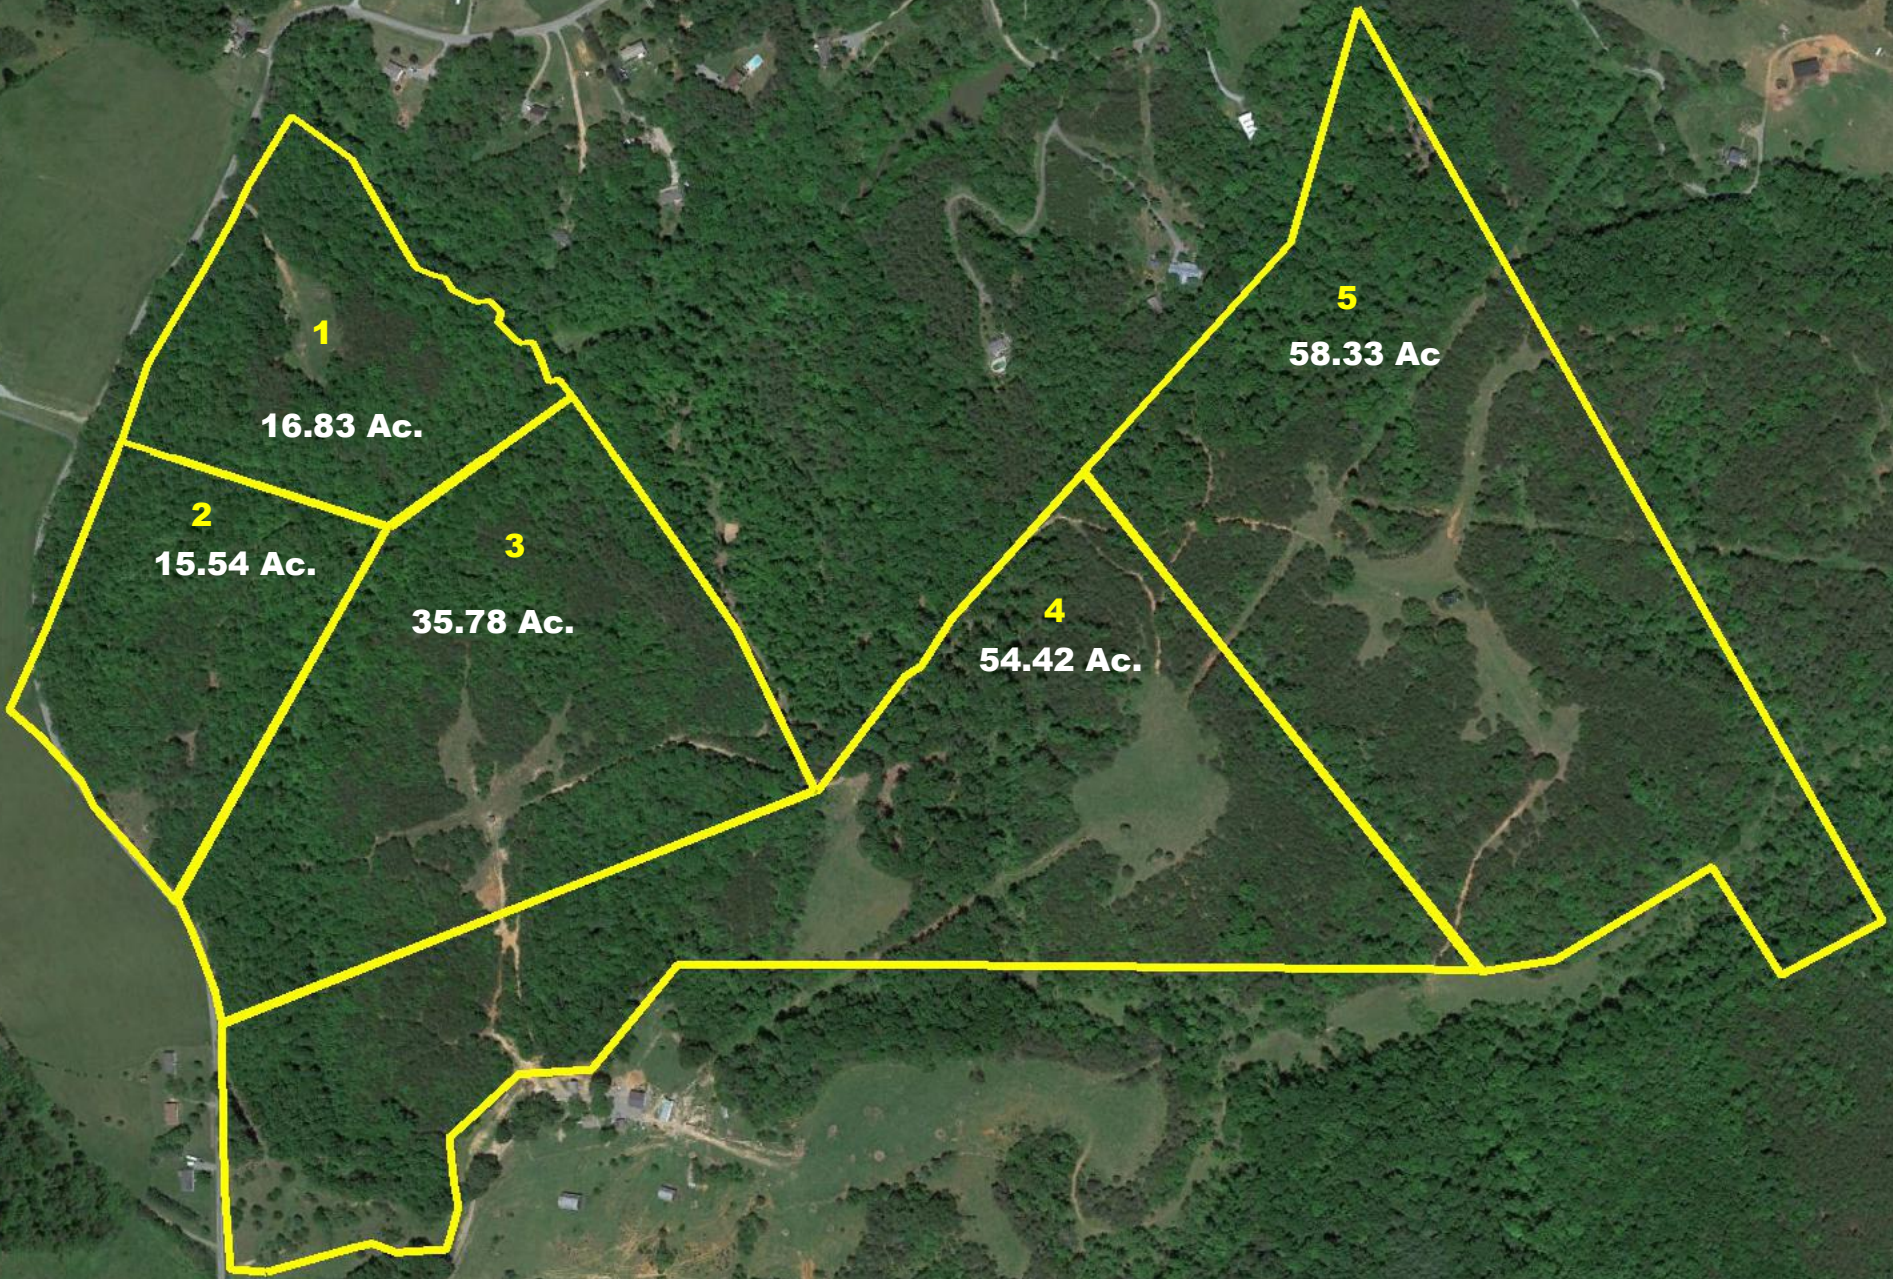

Belcher

Bedford County, Virginia
Boundaries are Approximate Date: 08/21/2020
From survey

180.9± Acres Total

Google Earth

1000 ft