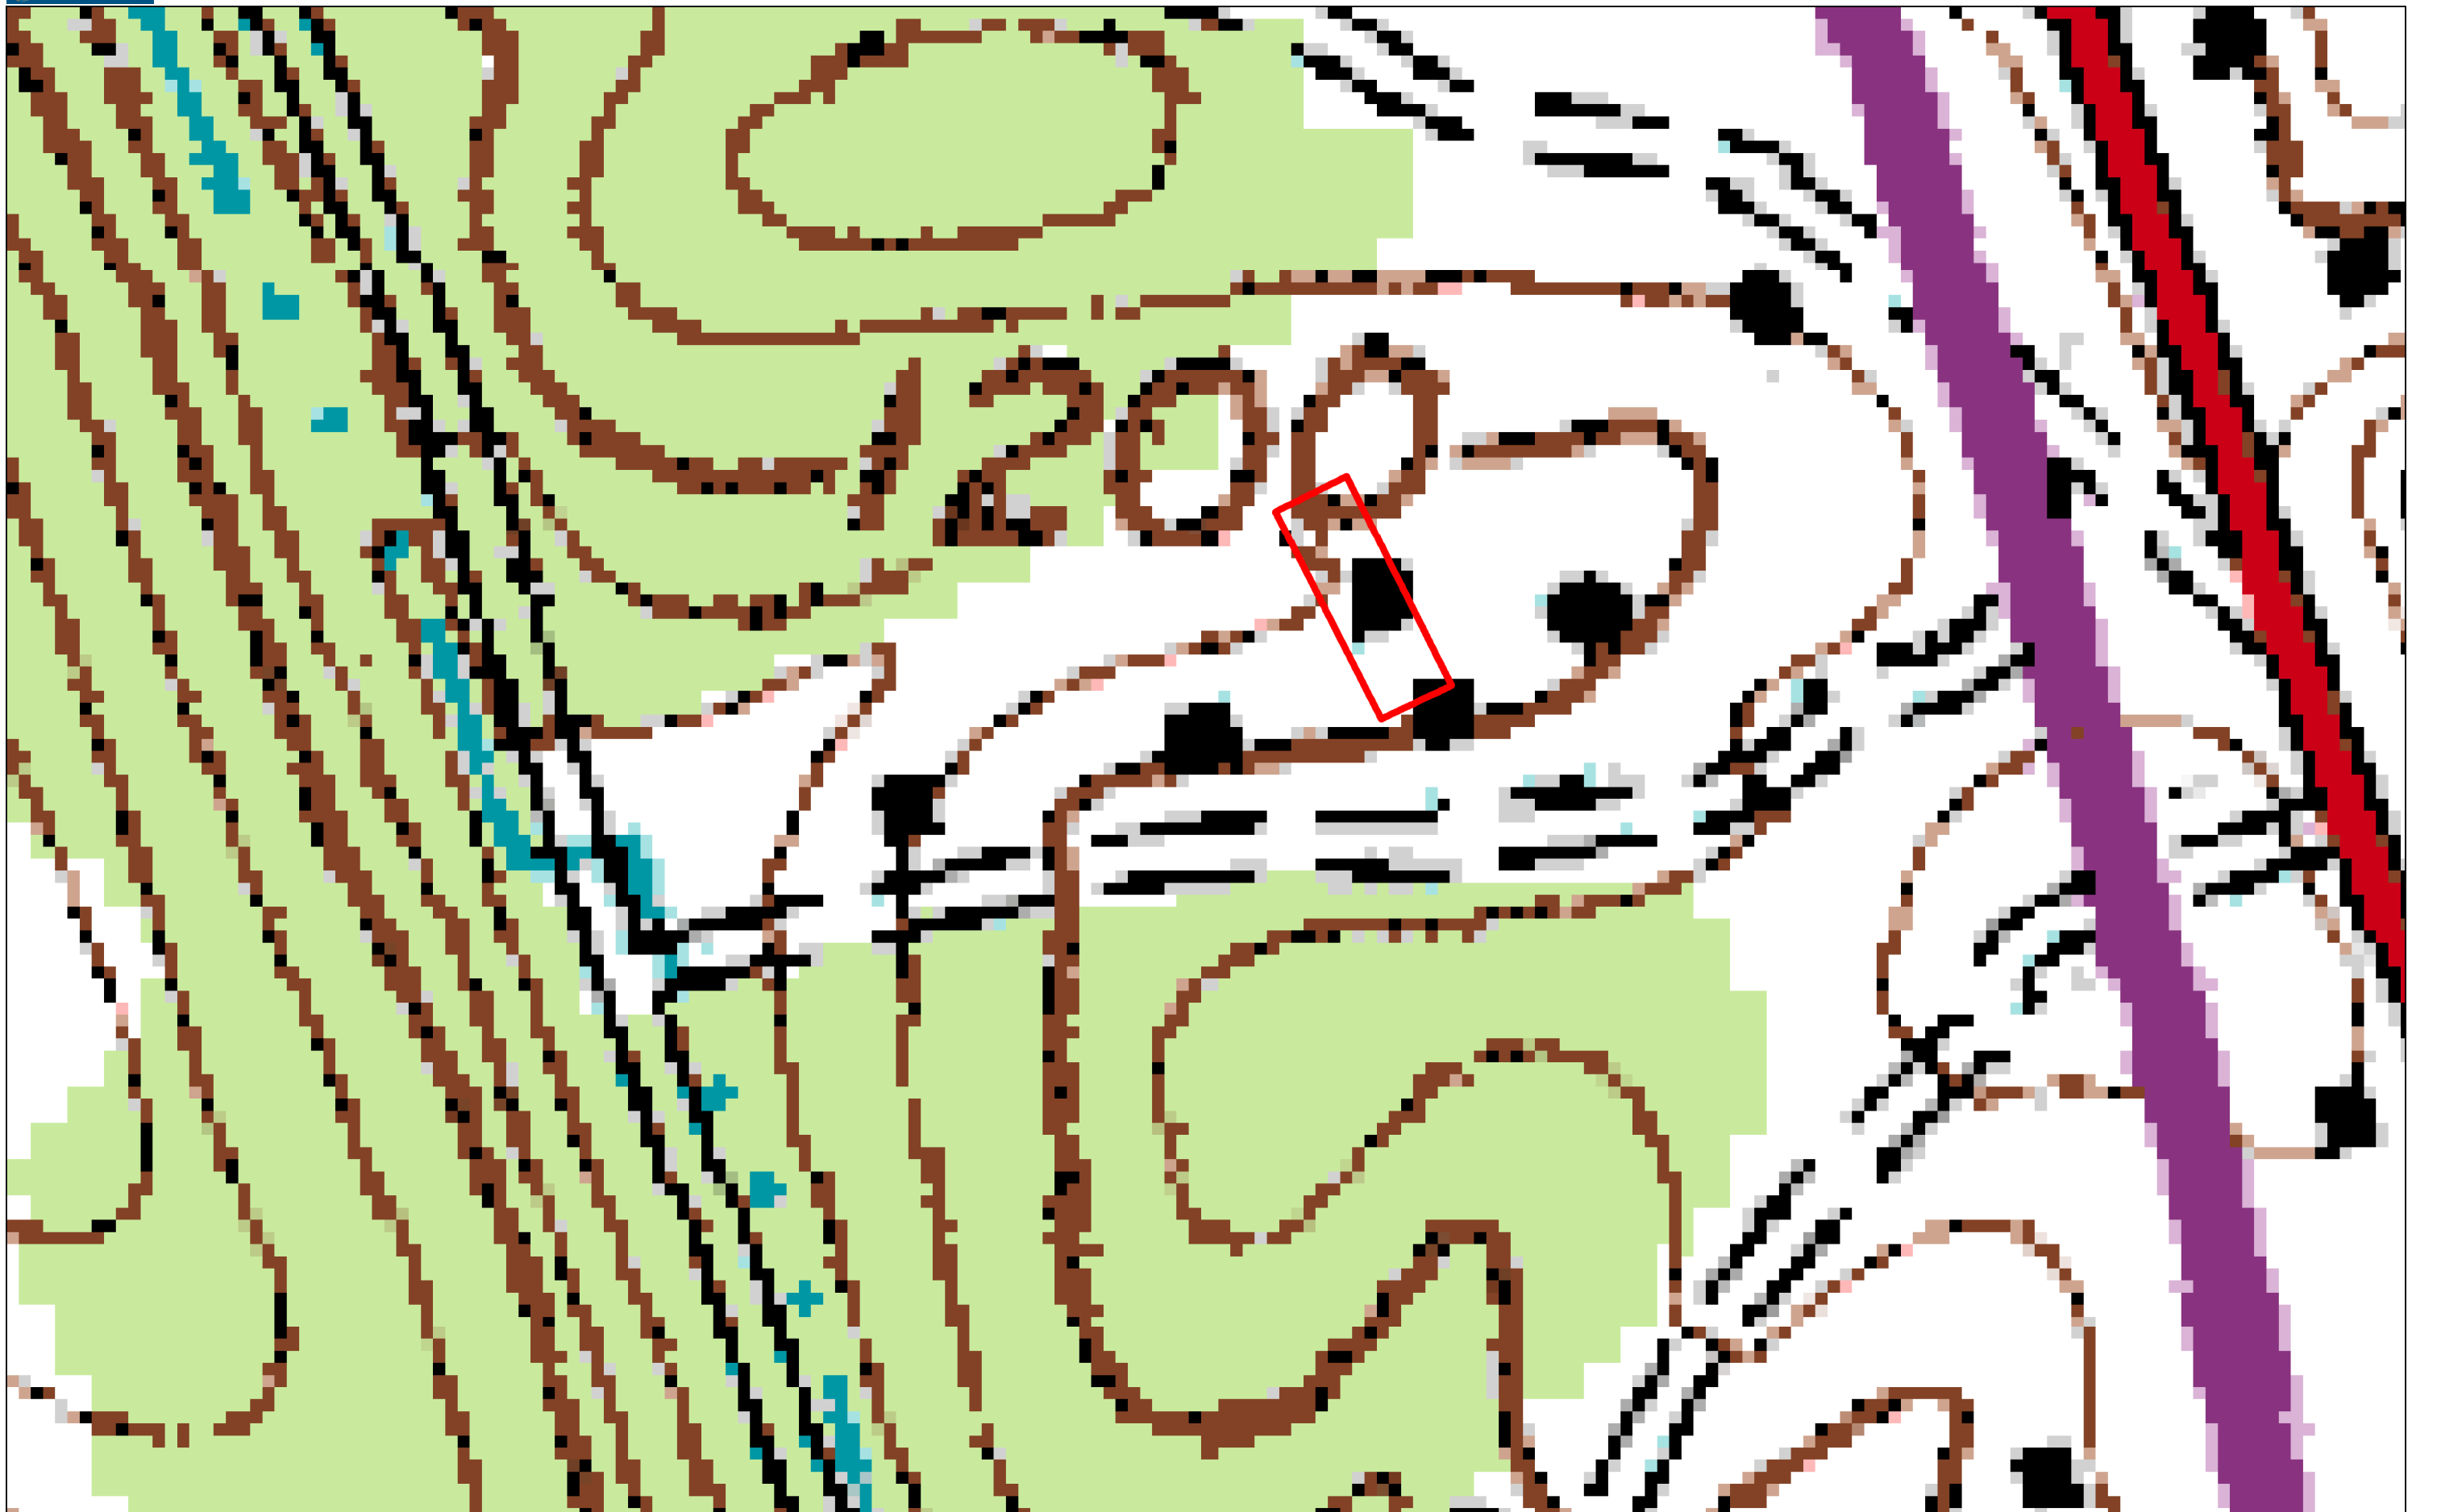

900 Quail Ln Blk

Salem, VA
Boundaries are Approximate Date: 03/16/2021

Quail Ln

311

N Ridge Cir

Robin Ln

High St
N

Google Earth

© 2021 Google

100 ft

Data use subject to license.
© DeLorme. XMap® 8.
www.delorme.com

900 Quail Ln Blk
Salem, VA
Boundaries are Approximate Date: 03/16/2021