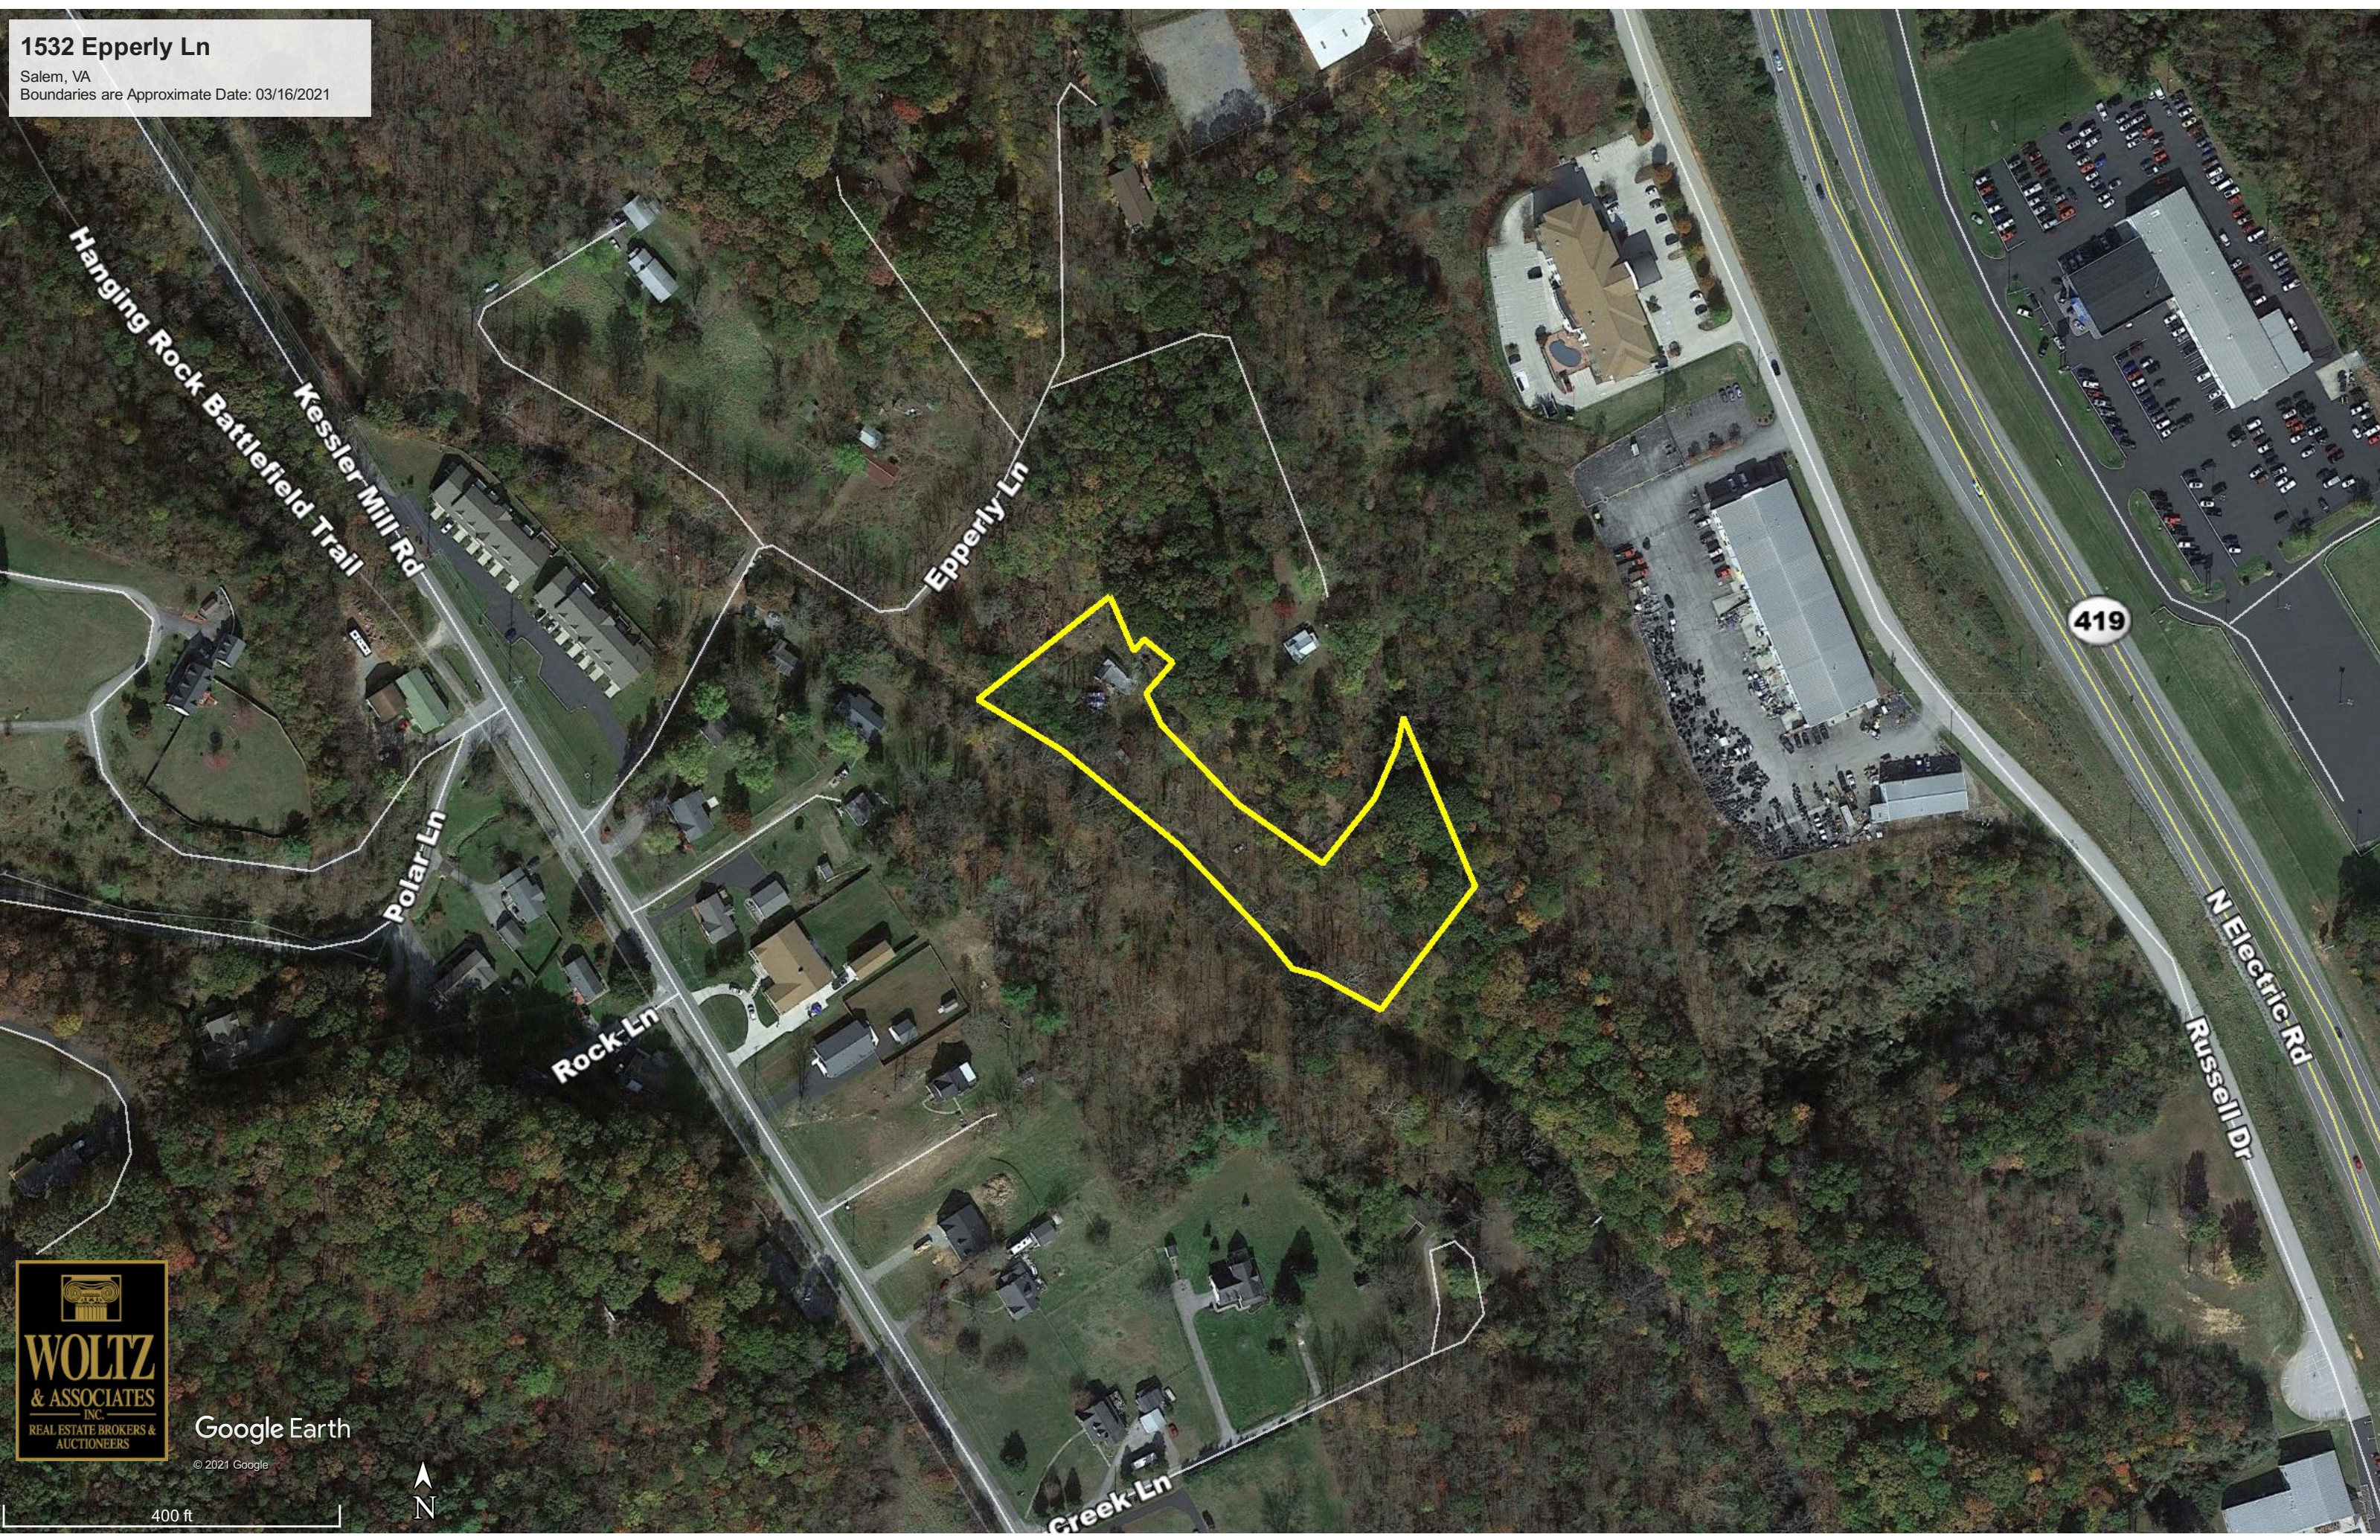

1532 Epperly Ln
Salem, VA
Boundaries are Approximate Date: 03/16/2021

Google Earth

© 2021 Google

400 ft

Data use subject to license.
© DeLorme. XMap® 8.
www.delorme.com

1532 Epperly Ln
Salem, VA
Boundaries are Approximate Date: 03/16/2021