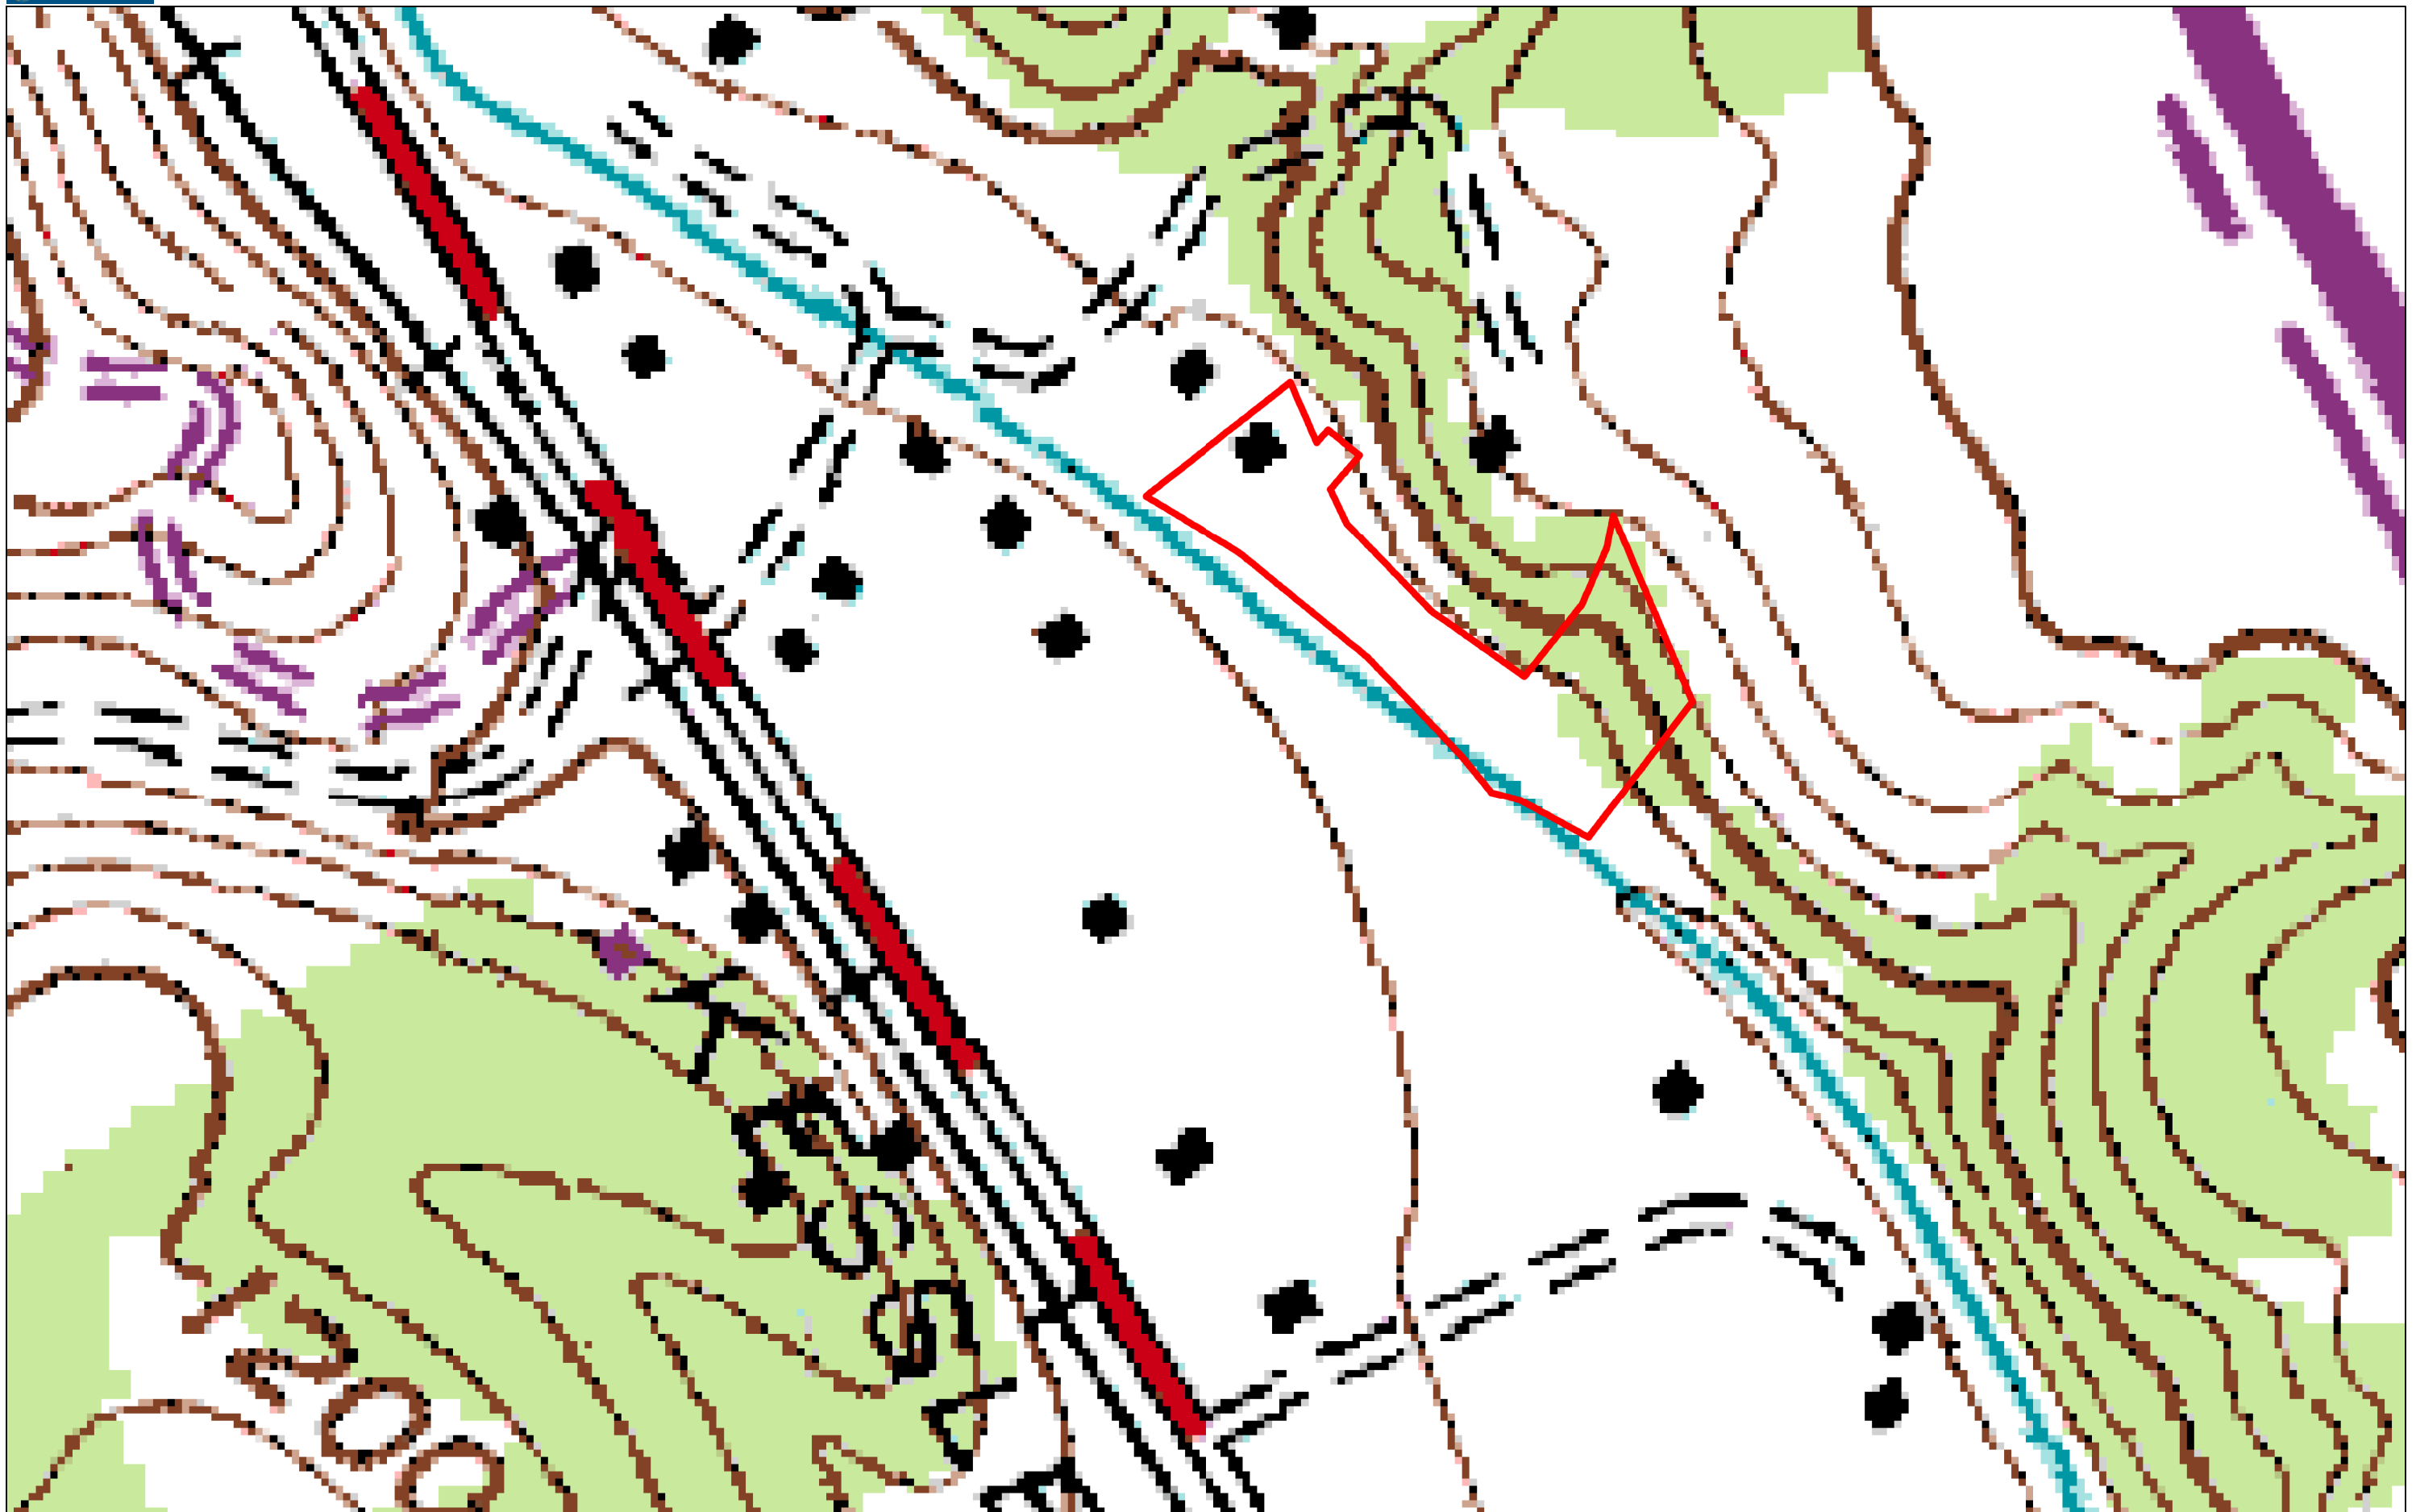

1532 Epperly Ln
Salem, VA
Boundaries are Approximate Date: 03/16/2021

Google Earth

© 2021 Google

400 ft

Data use subject to license.
© DeLorme. XMap® 8.
www.delorme.com

1532 Epperly Ln
Salem, VA
Boundaries are Approximate Date: 03/16/2021