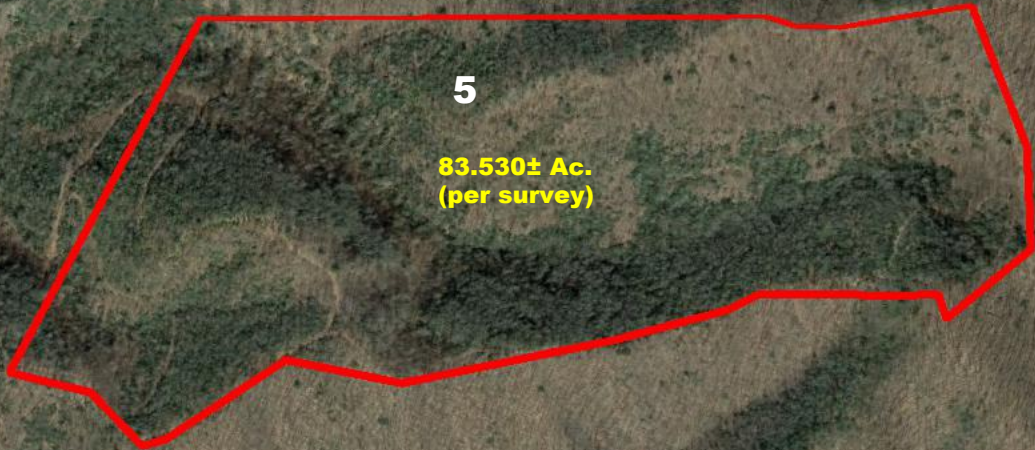

Independence Lumber
Smyth Counties, VA
Boundaries are Approximate
Date: 03/02/2021

621

42

622

Google Earth

Grass Trail

1000 ft