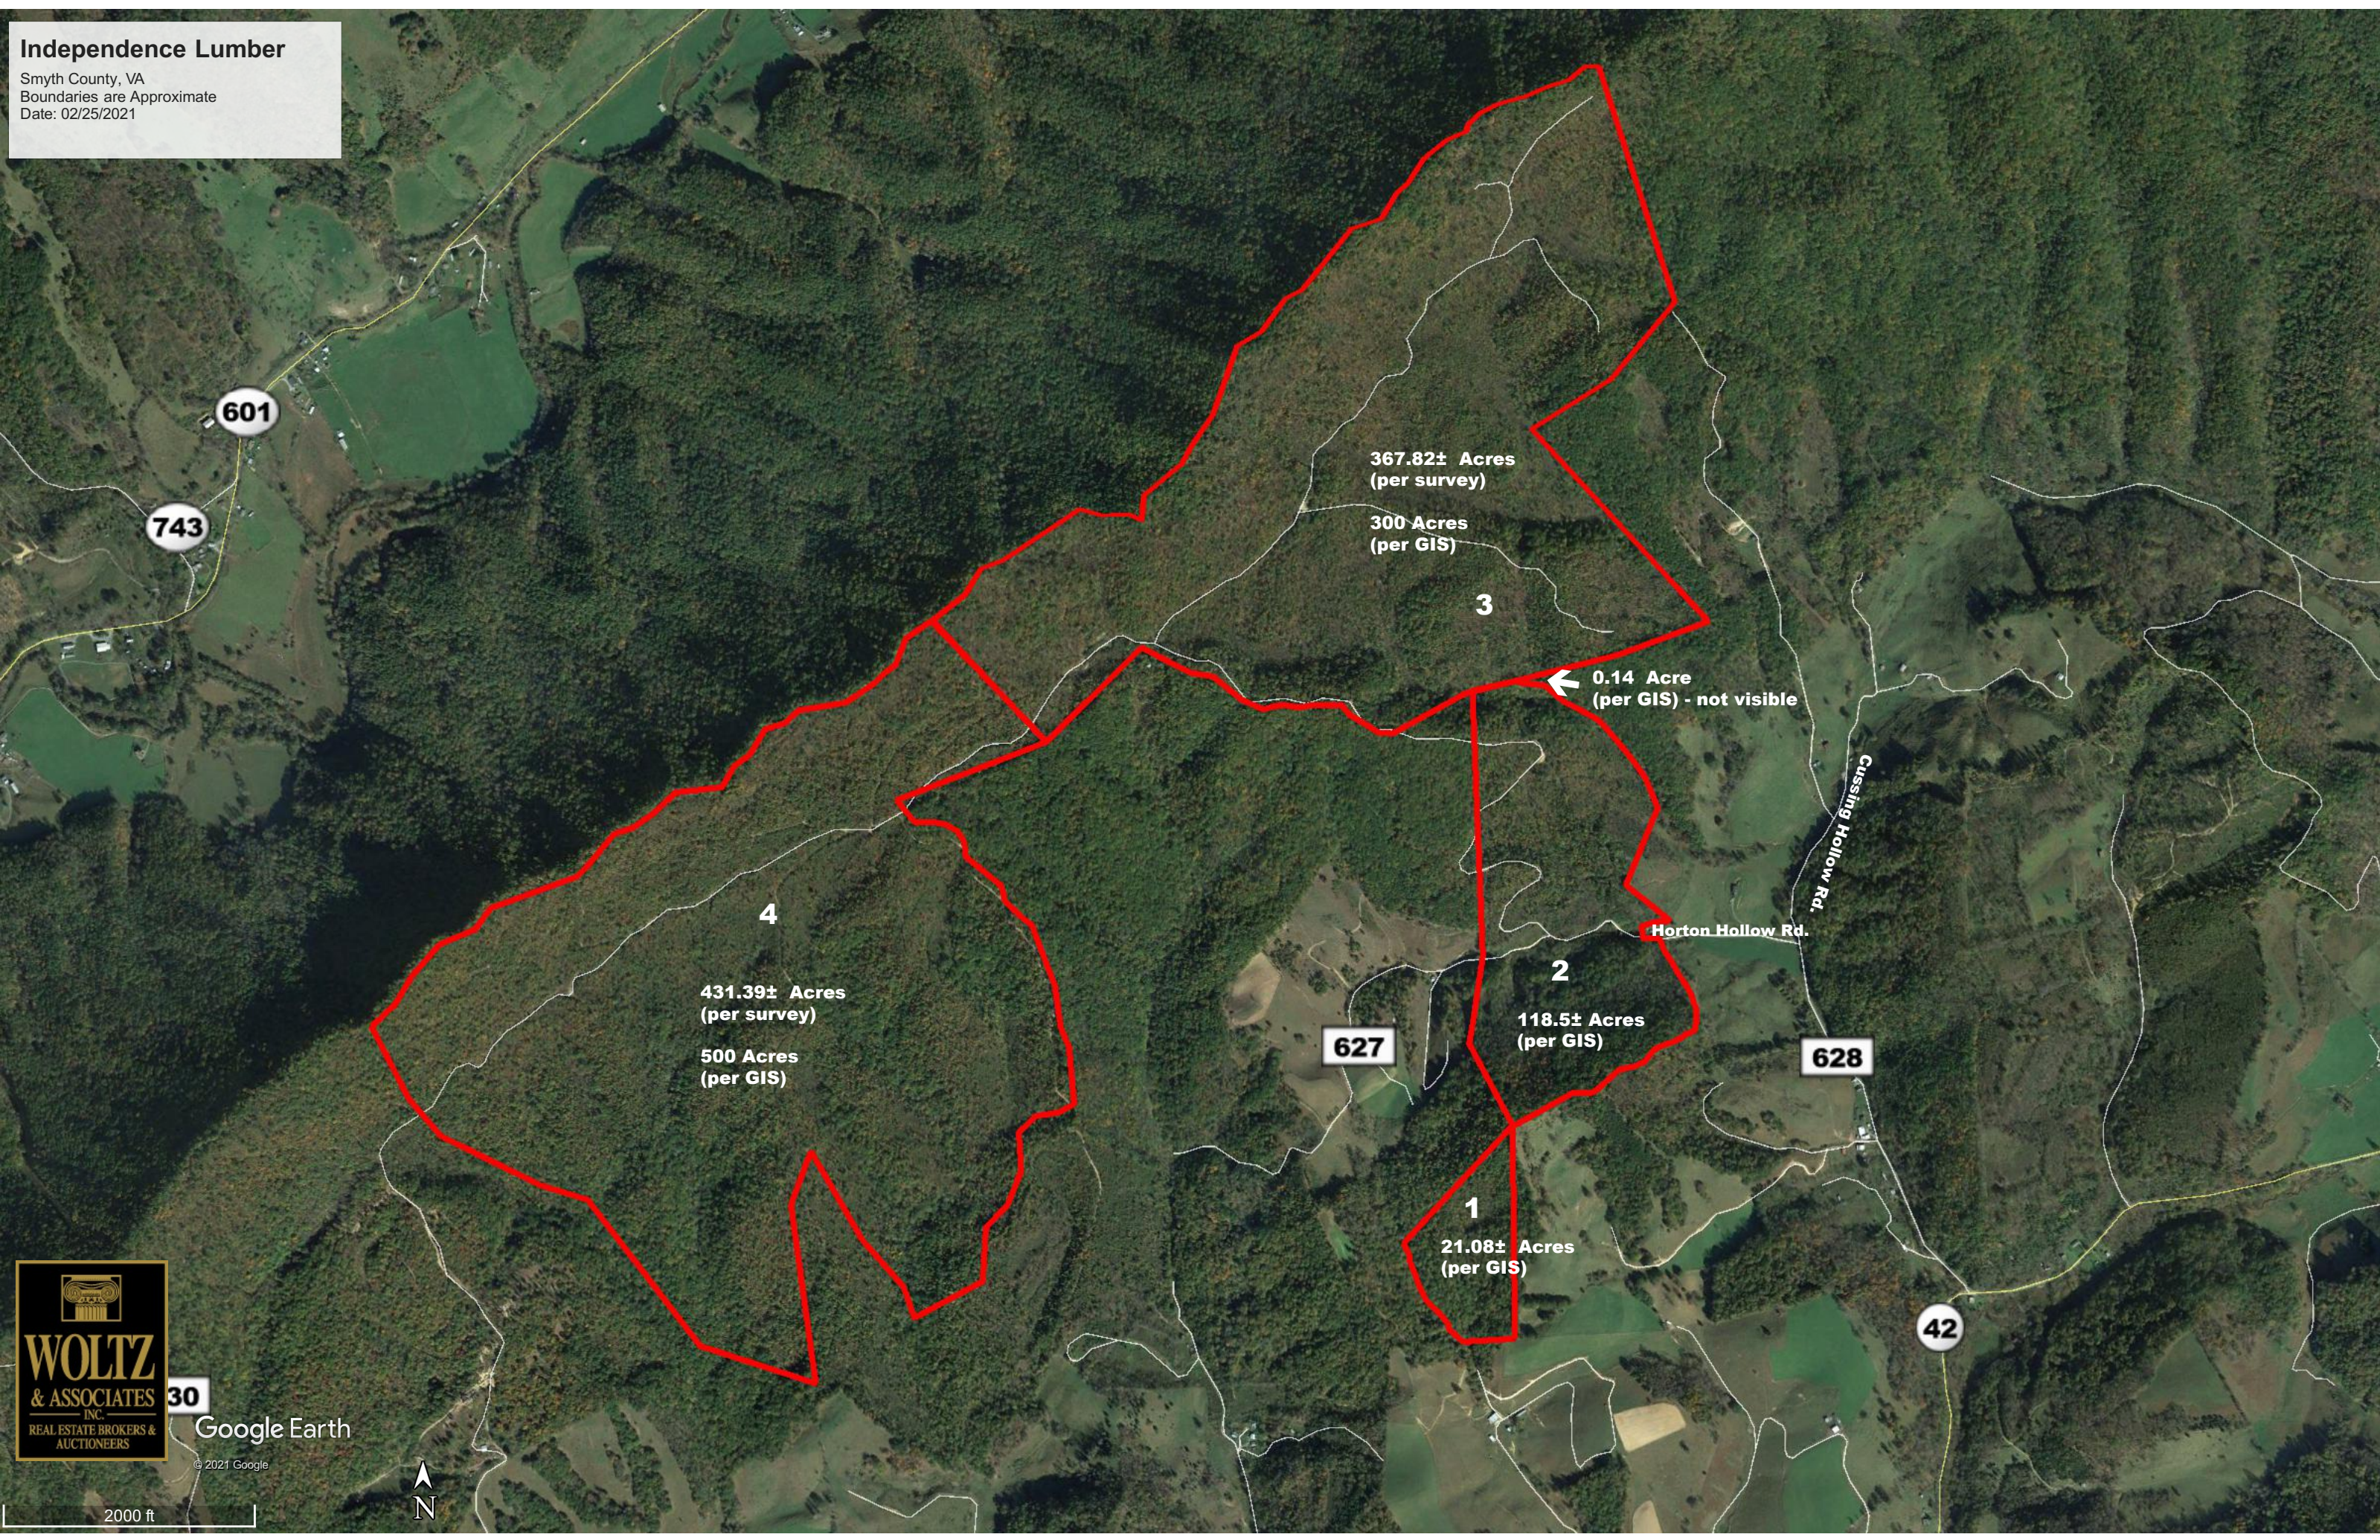

Independence Lumber
Smyth County, VA
Boundaries are Approximate
Date: 02/25/2021

**WOLTZ**
& ASSOCIATES
INC.
REAL ESTATE BROKERS & AUCTIONEERS

30 Google Earth
© 2021 Google

2000 ft