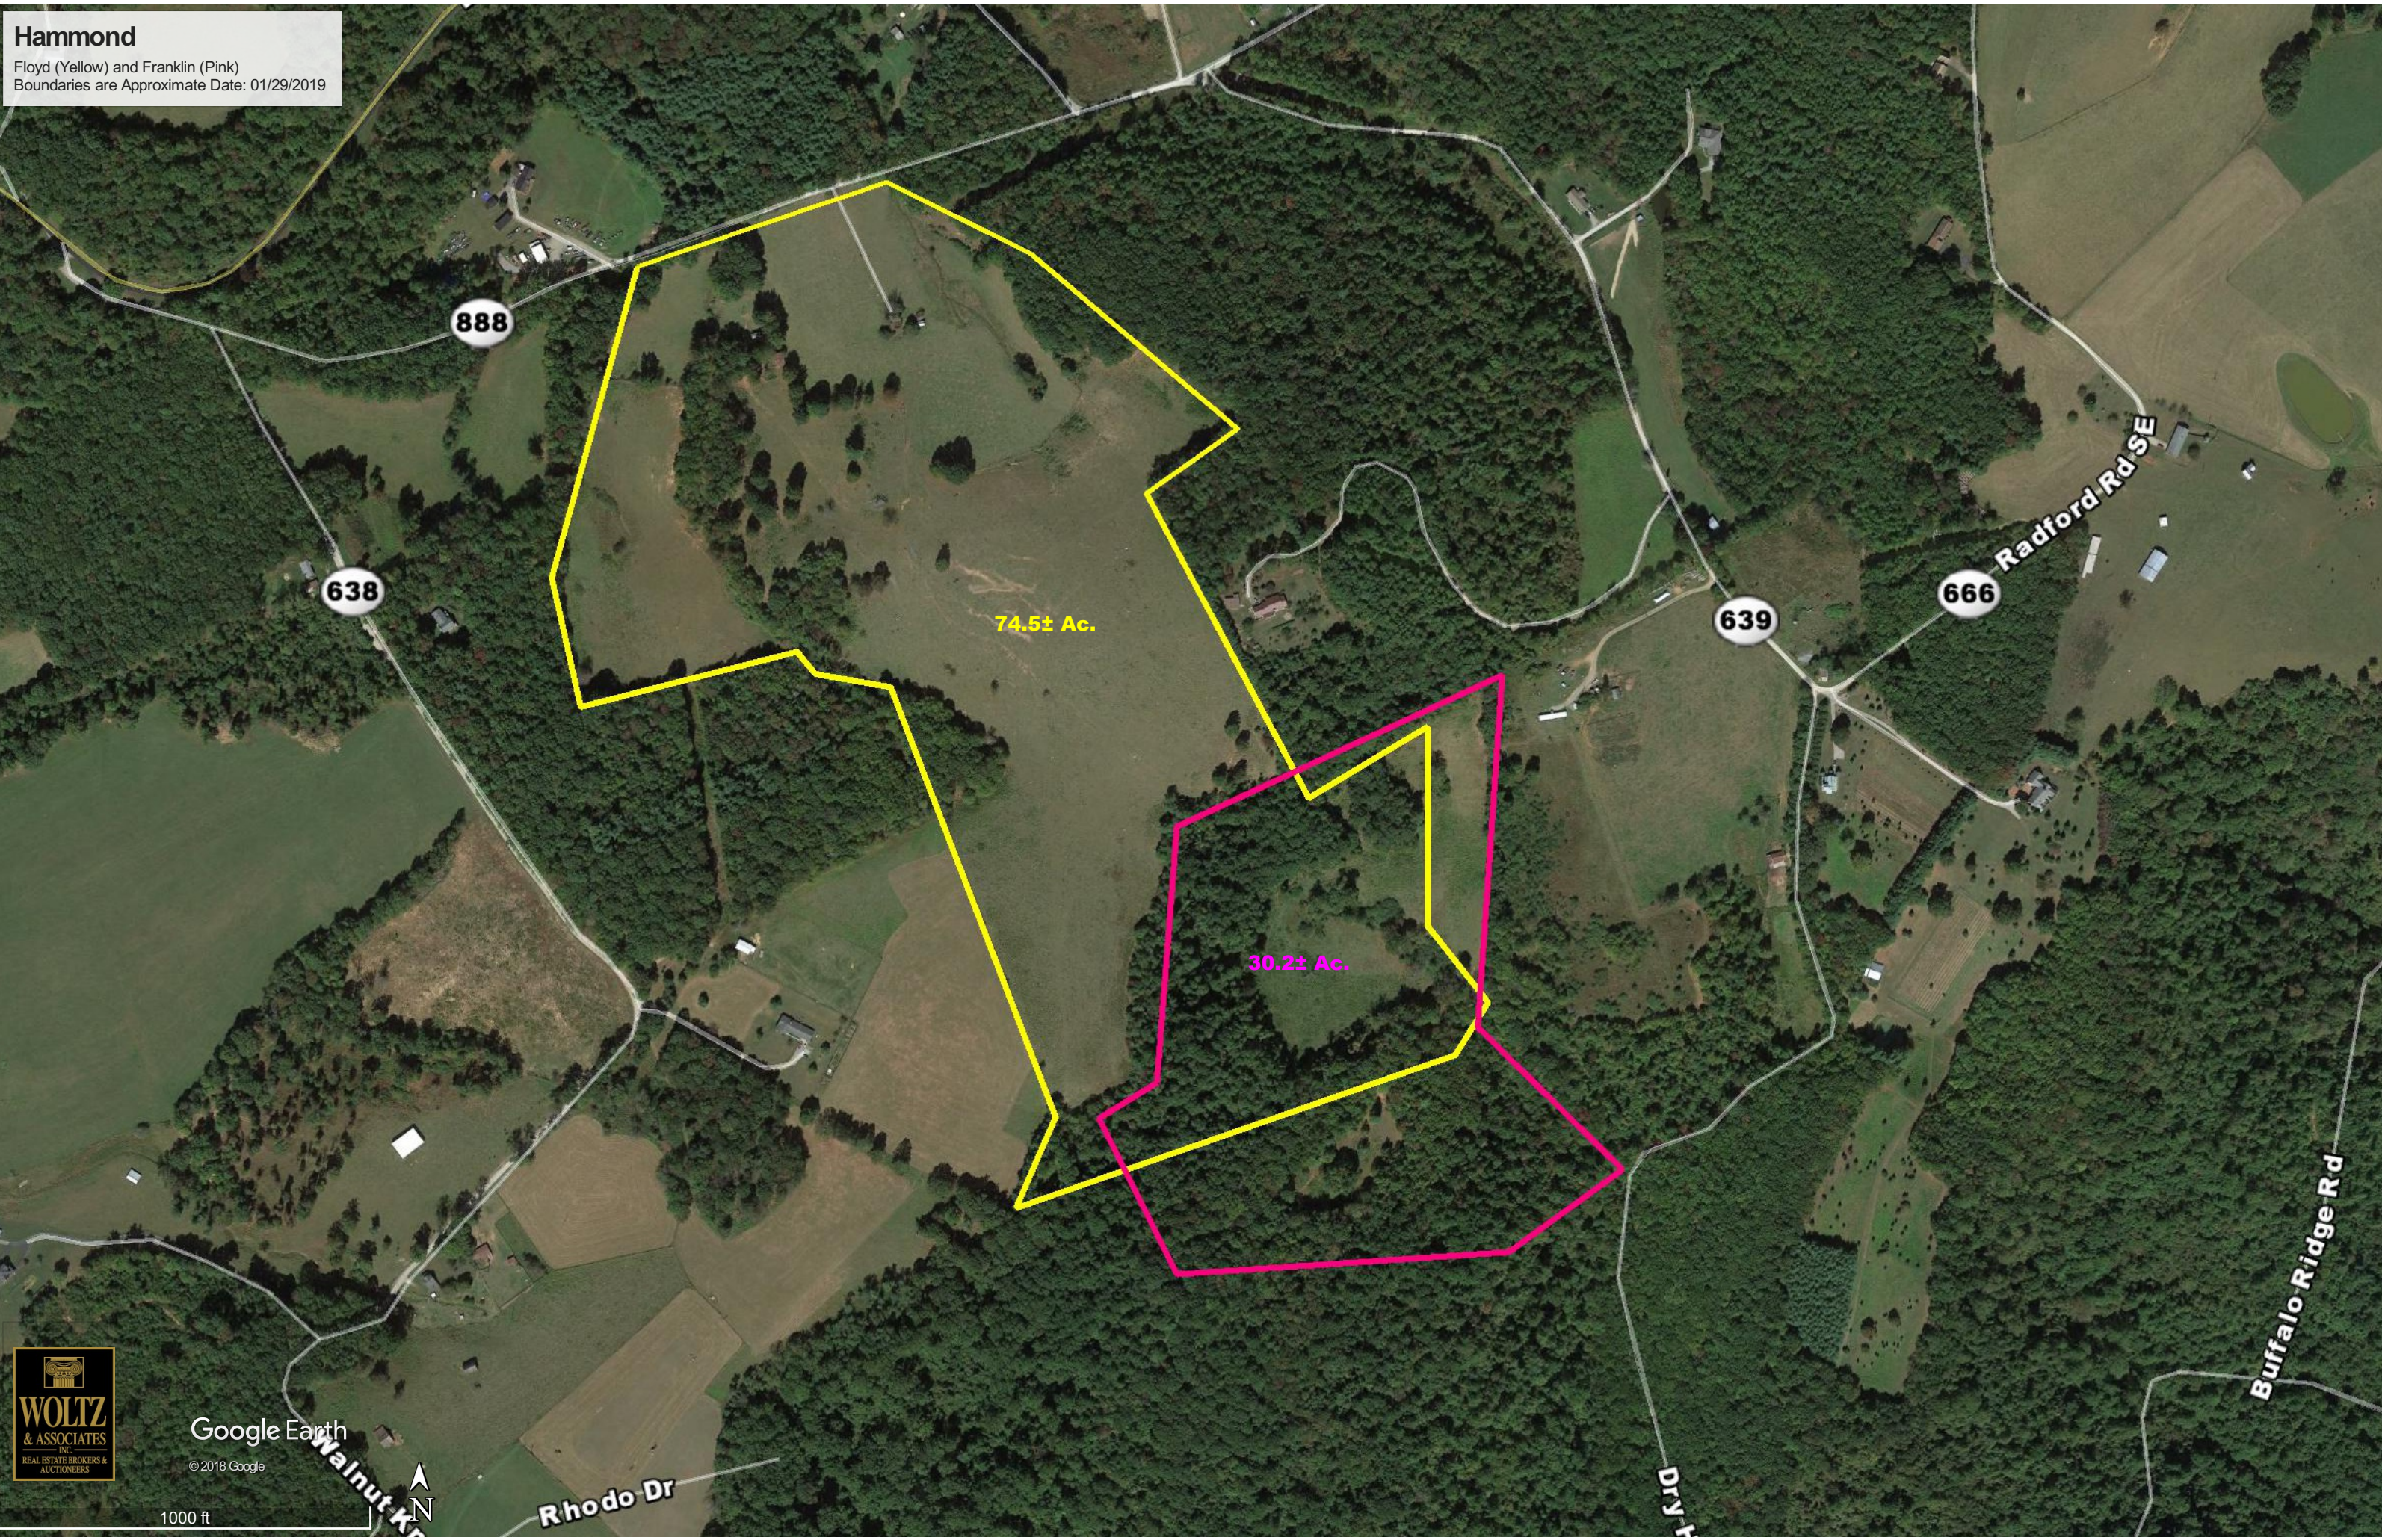

# Hammond

Floyd (Yellow) and Franklin (Pink)  
Boundaries are Approximate Date: 01/29/2019

74.5± Ac.

30.2± Ac.

888

638

639

666

Radford Rd SE

Buffalo Ridge Rd

Rhodo Dr

Walnut Kn

Dry H

Google Earth

© 2018 Google

1000 ft