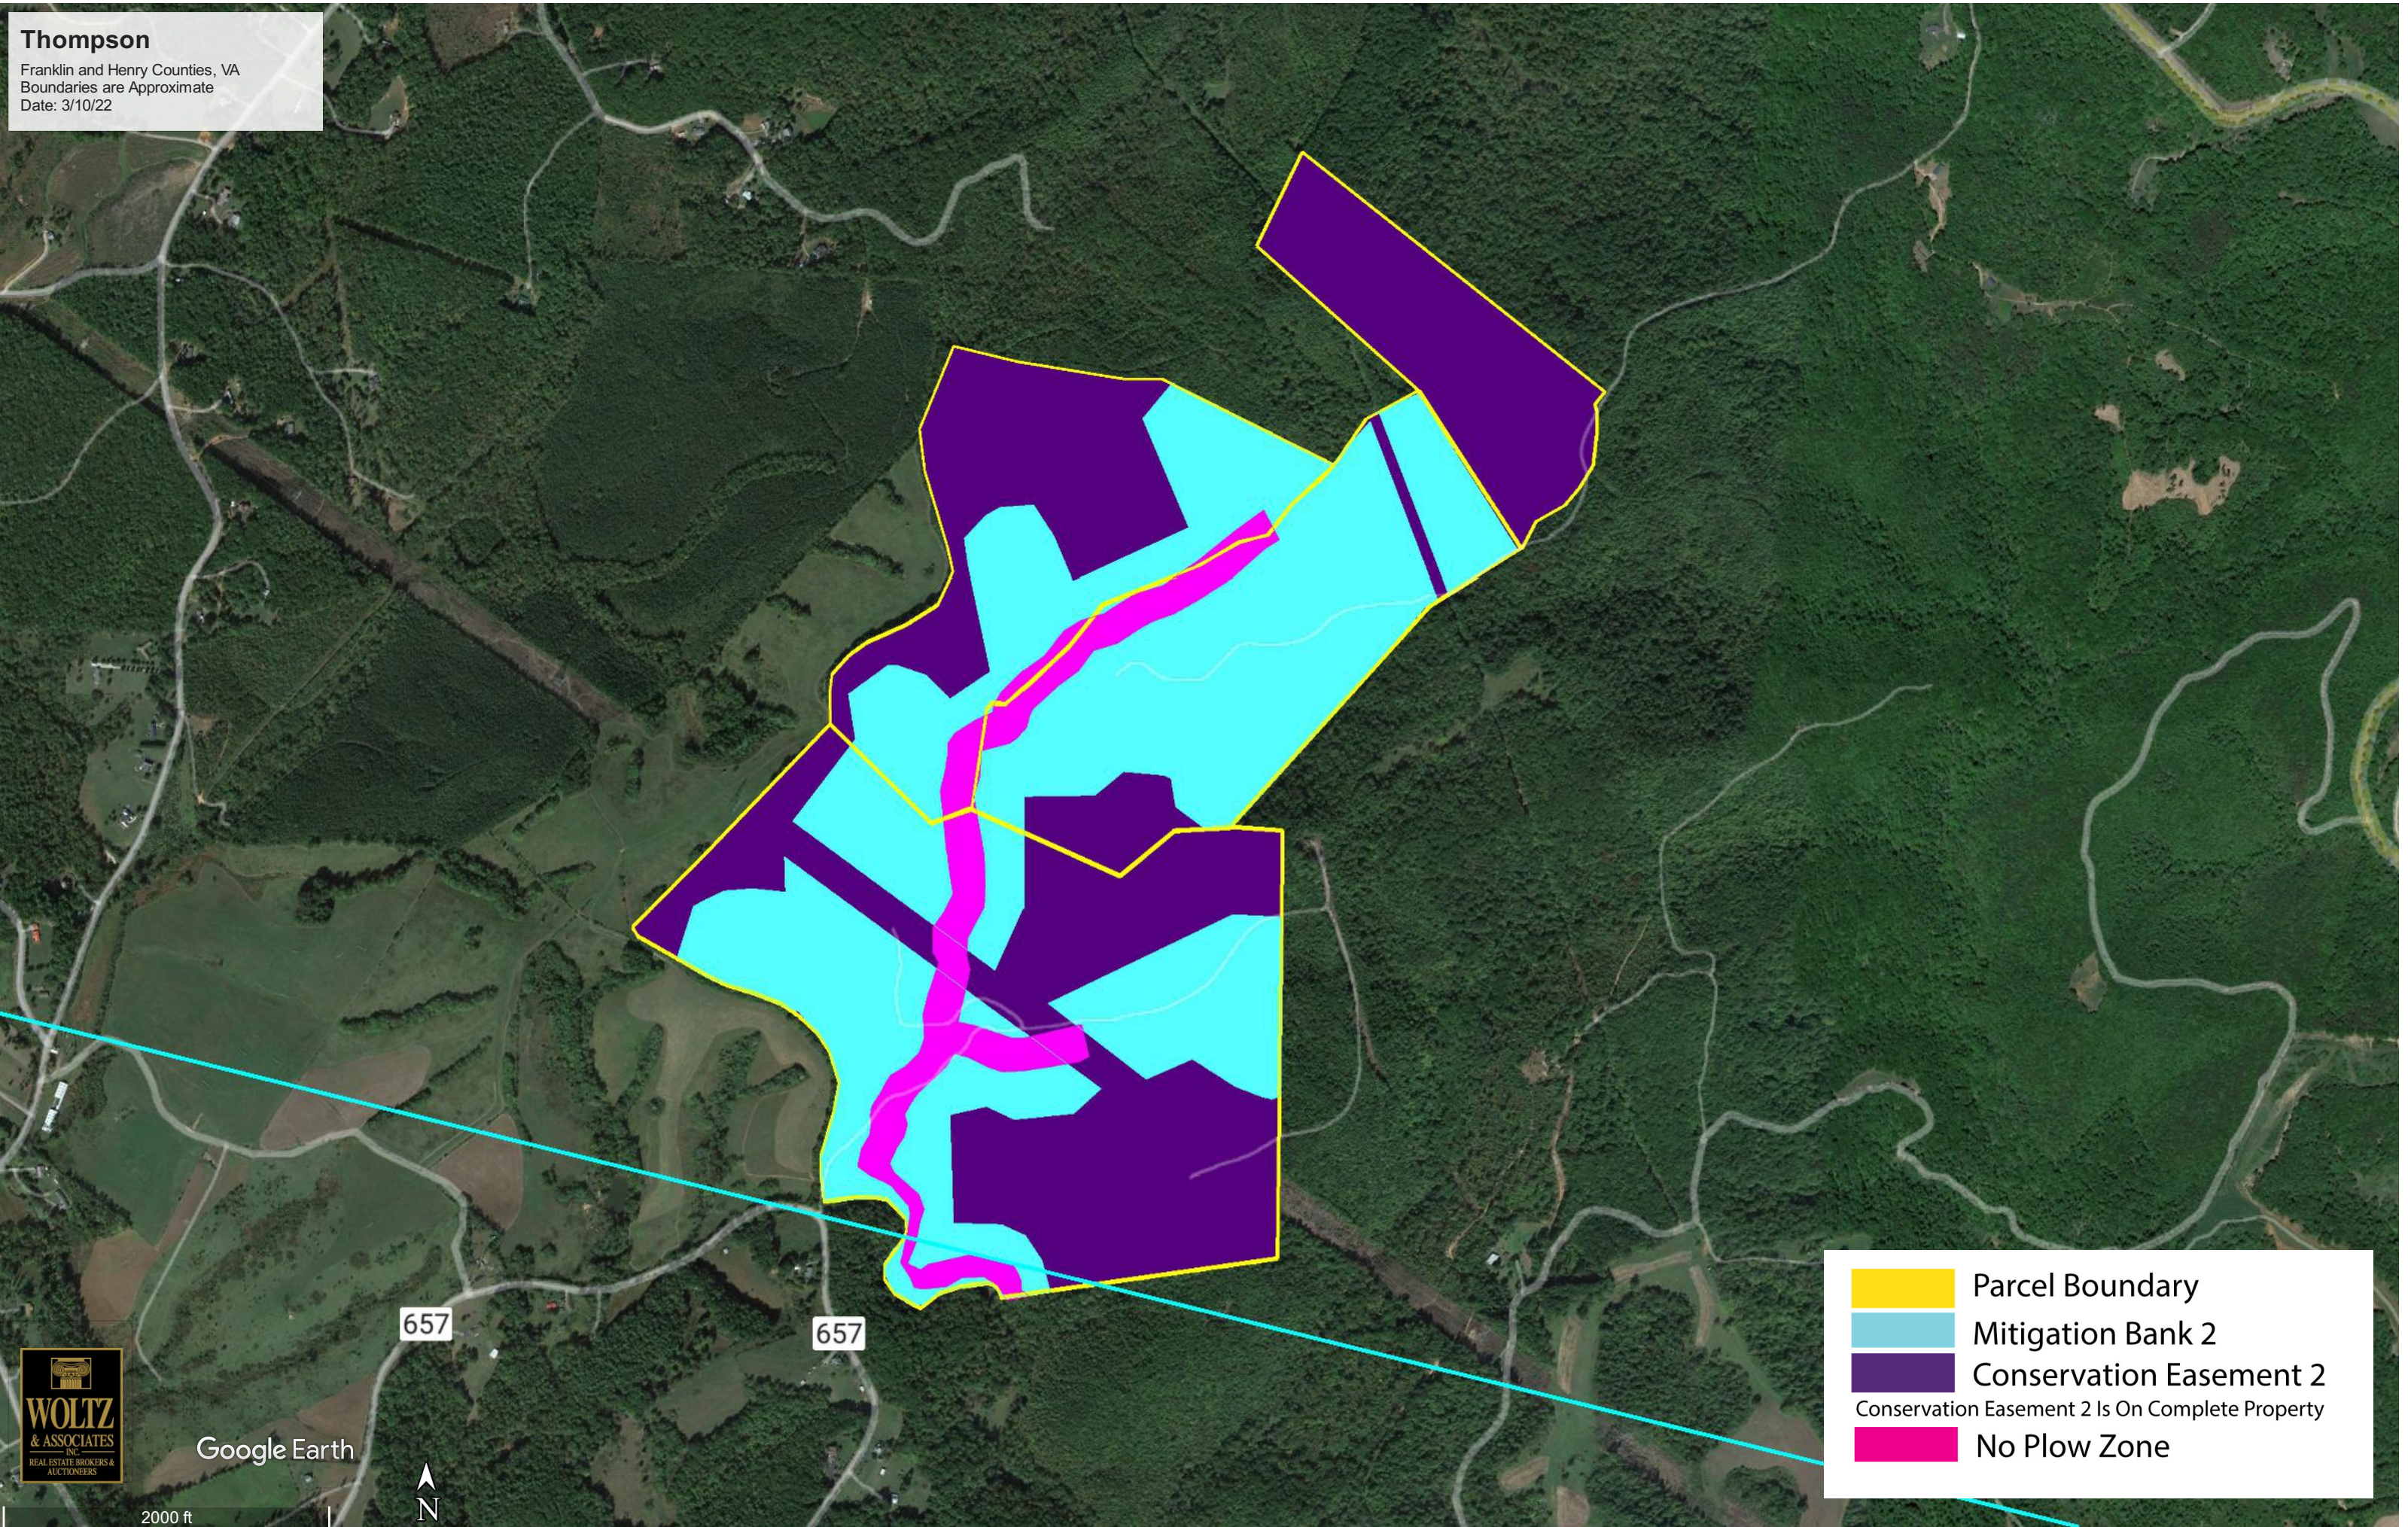

Thompson
Franklin and Henry Counties, VA
Boundaries are Approximate
Date: 3/10/22

	Parcel Boundary
	Mitigation Bank 2
	Conservation Easement 2 Conservation Easement 2 Is On Complete Property
	No Plow Zone

657

657

Google Earth

2000 ft