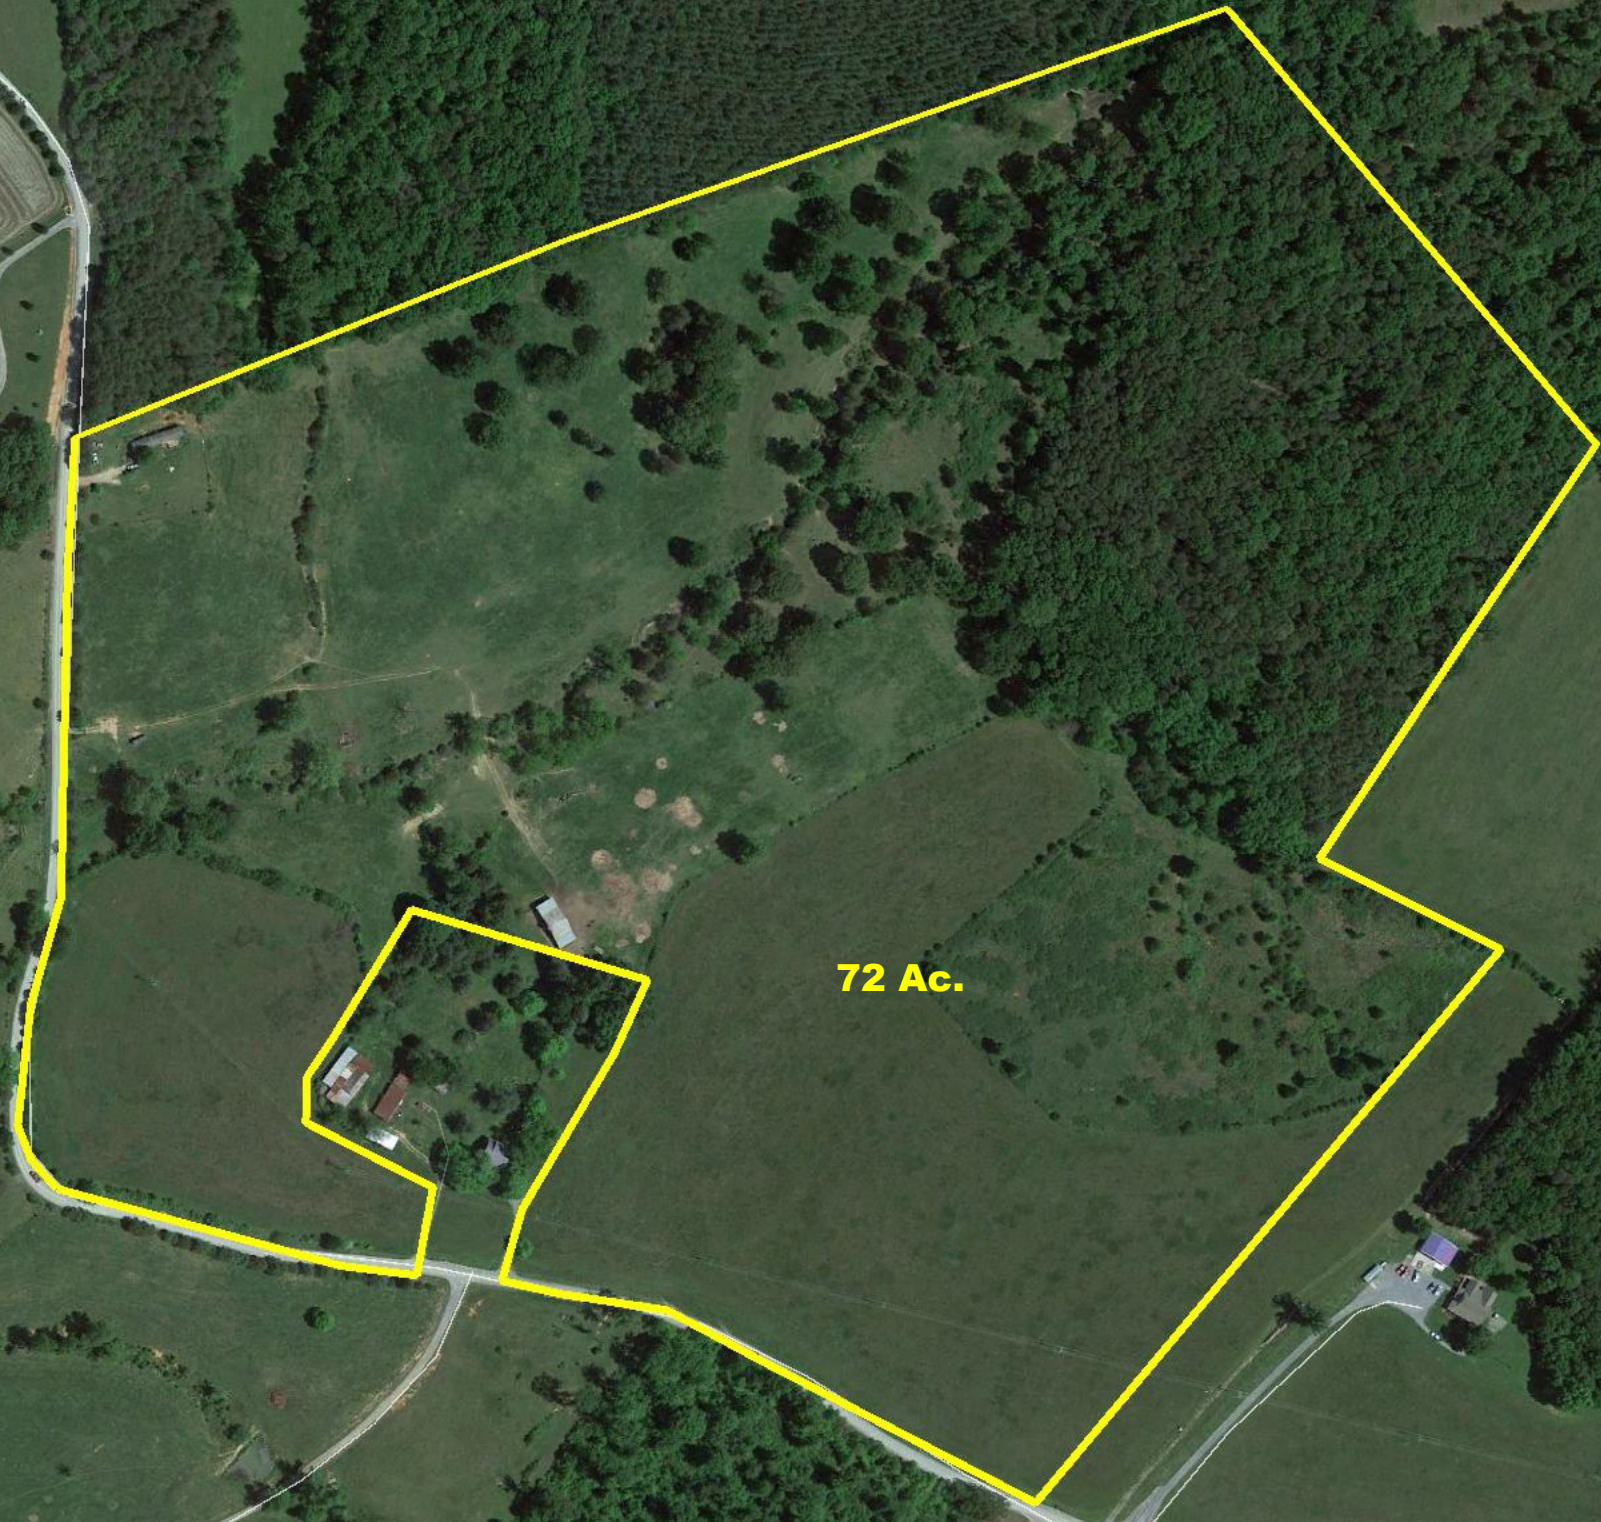

**Crouch Farm**  
Bedford County, VA  
Boundaries are Approximate  
Date: 09/23/2020

72 Ac.

Google Earth

© 2020 Google

700 ft

628

Mentow Dr