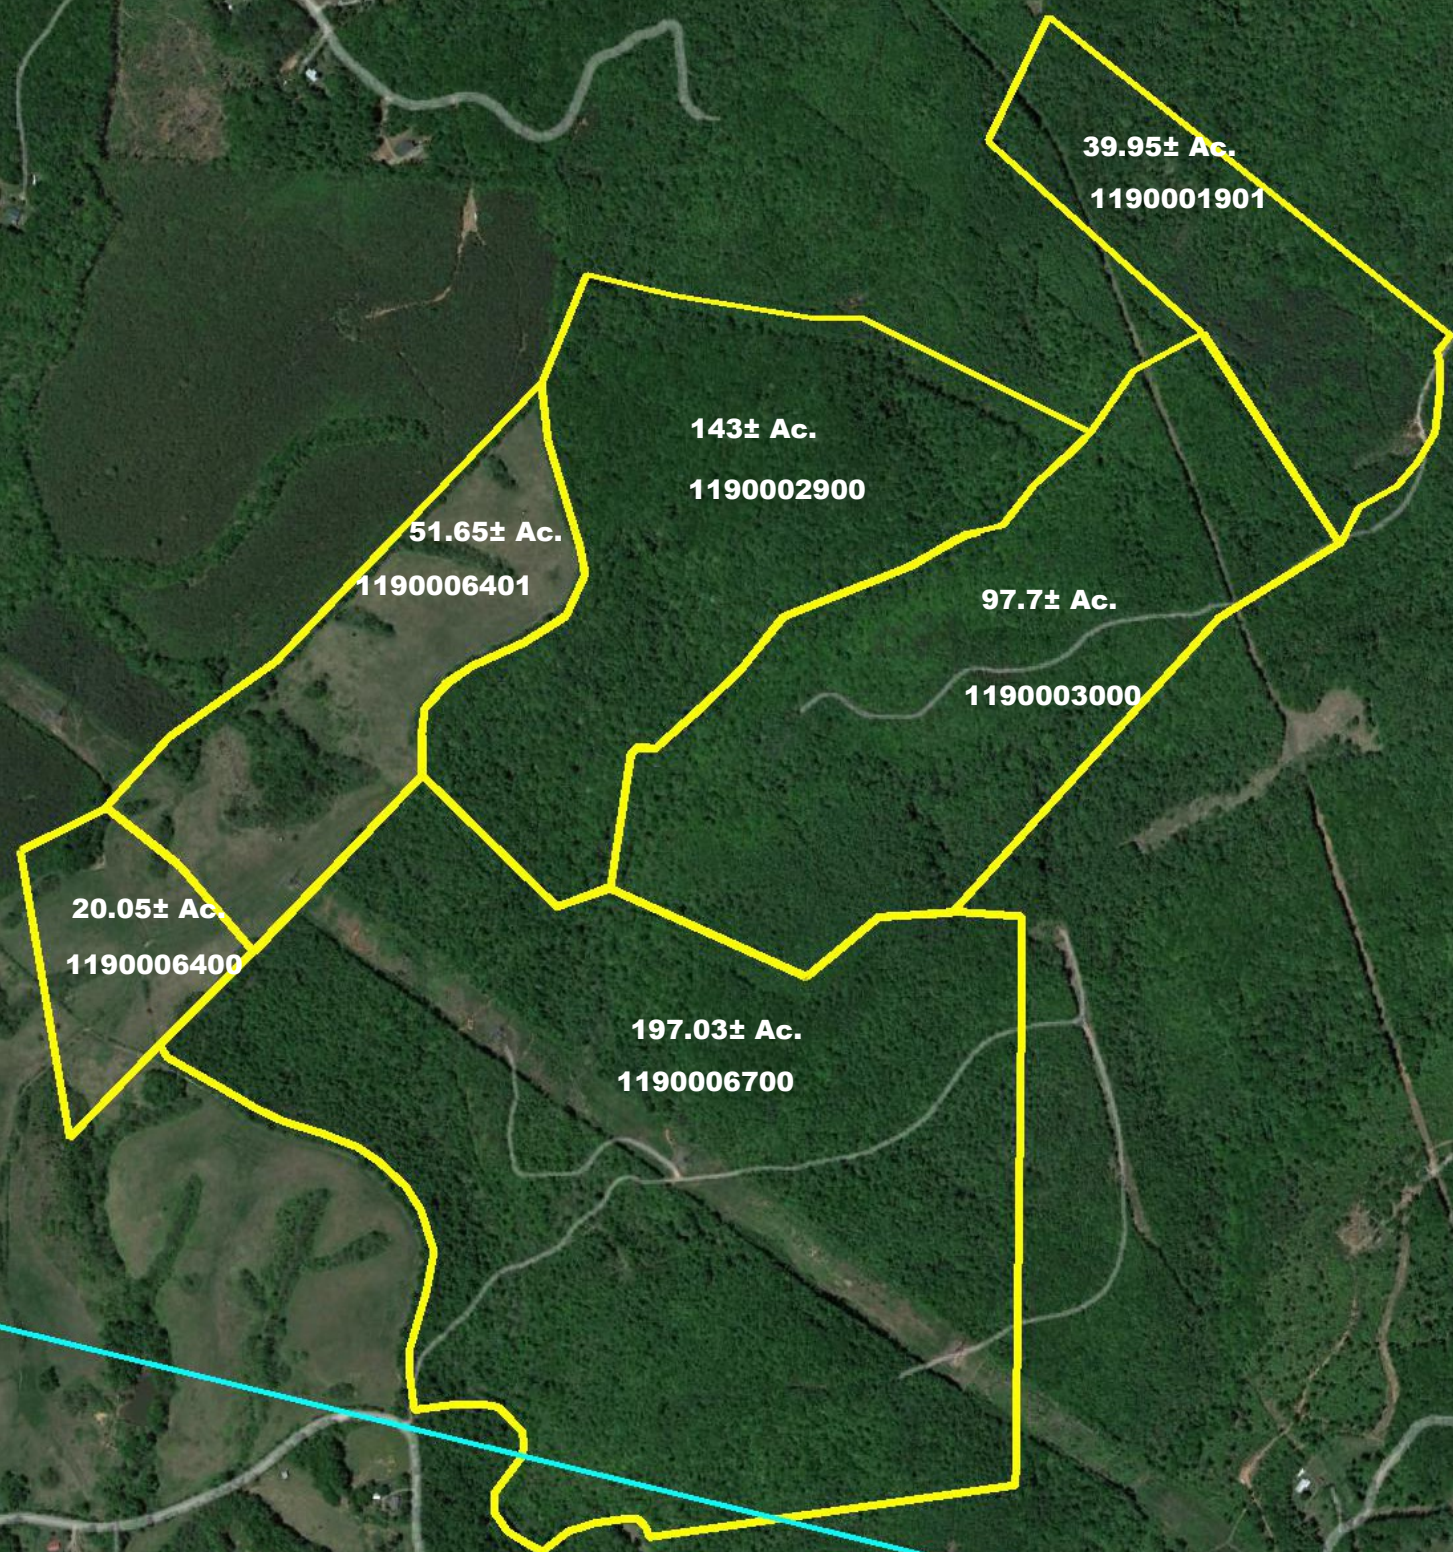

**Thompson**  
Franklin and Henry Counties, VA  
Boundaries are Approximate  
Date: 01/05/2022

**Total Acreage = 549.38± Ac.**

**\* Acreages by Tax Card  
information**

Franklin County  
Henry County

657

657

Google Earth

2000 ft