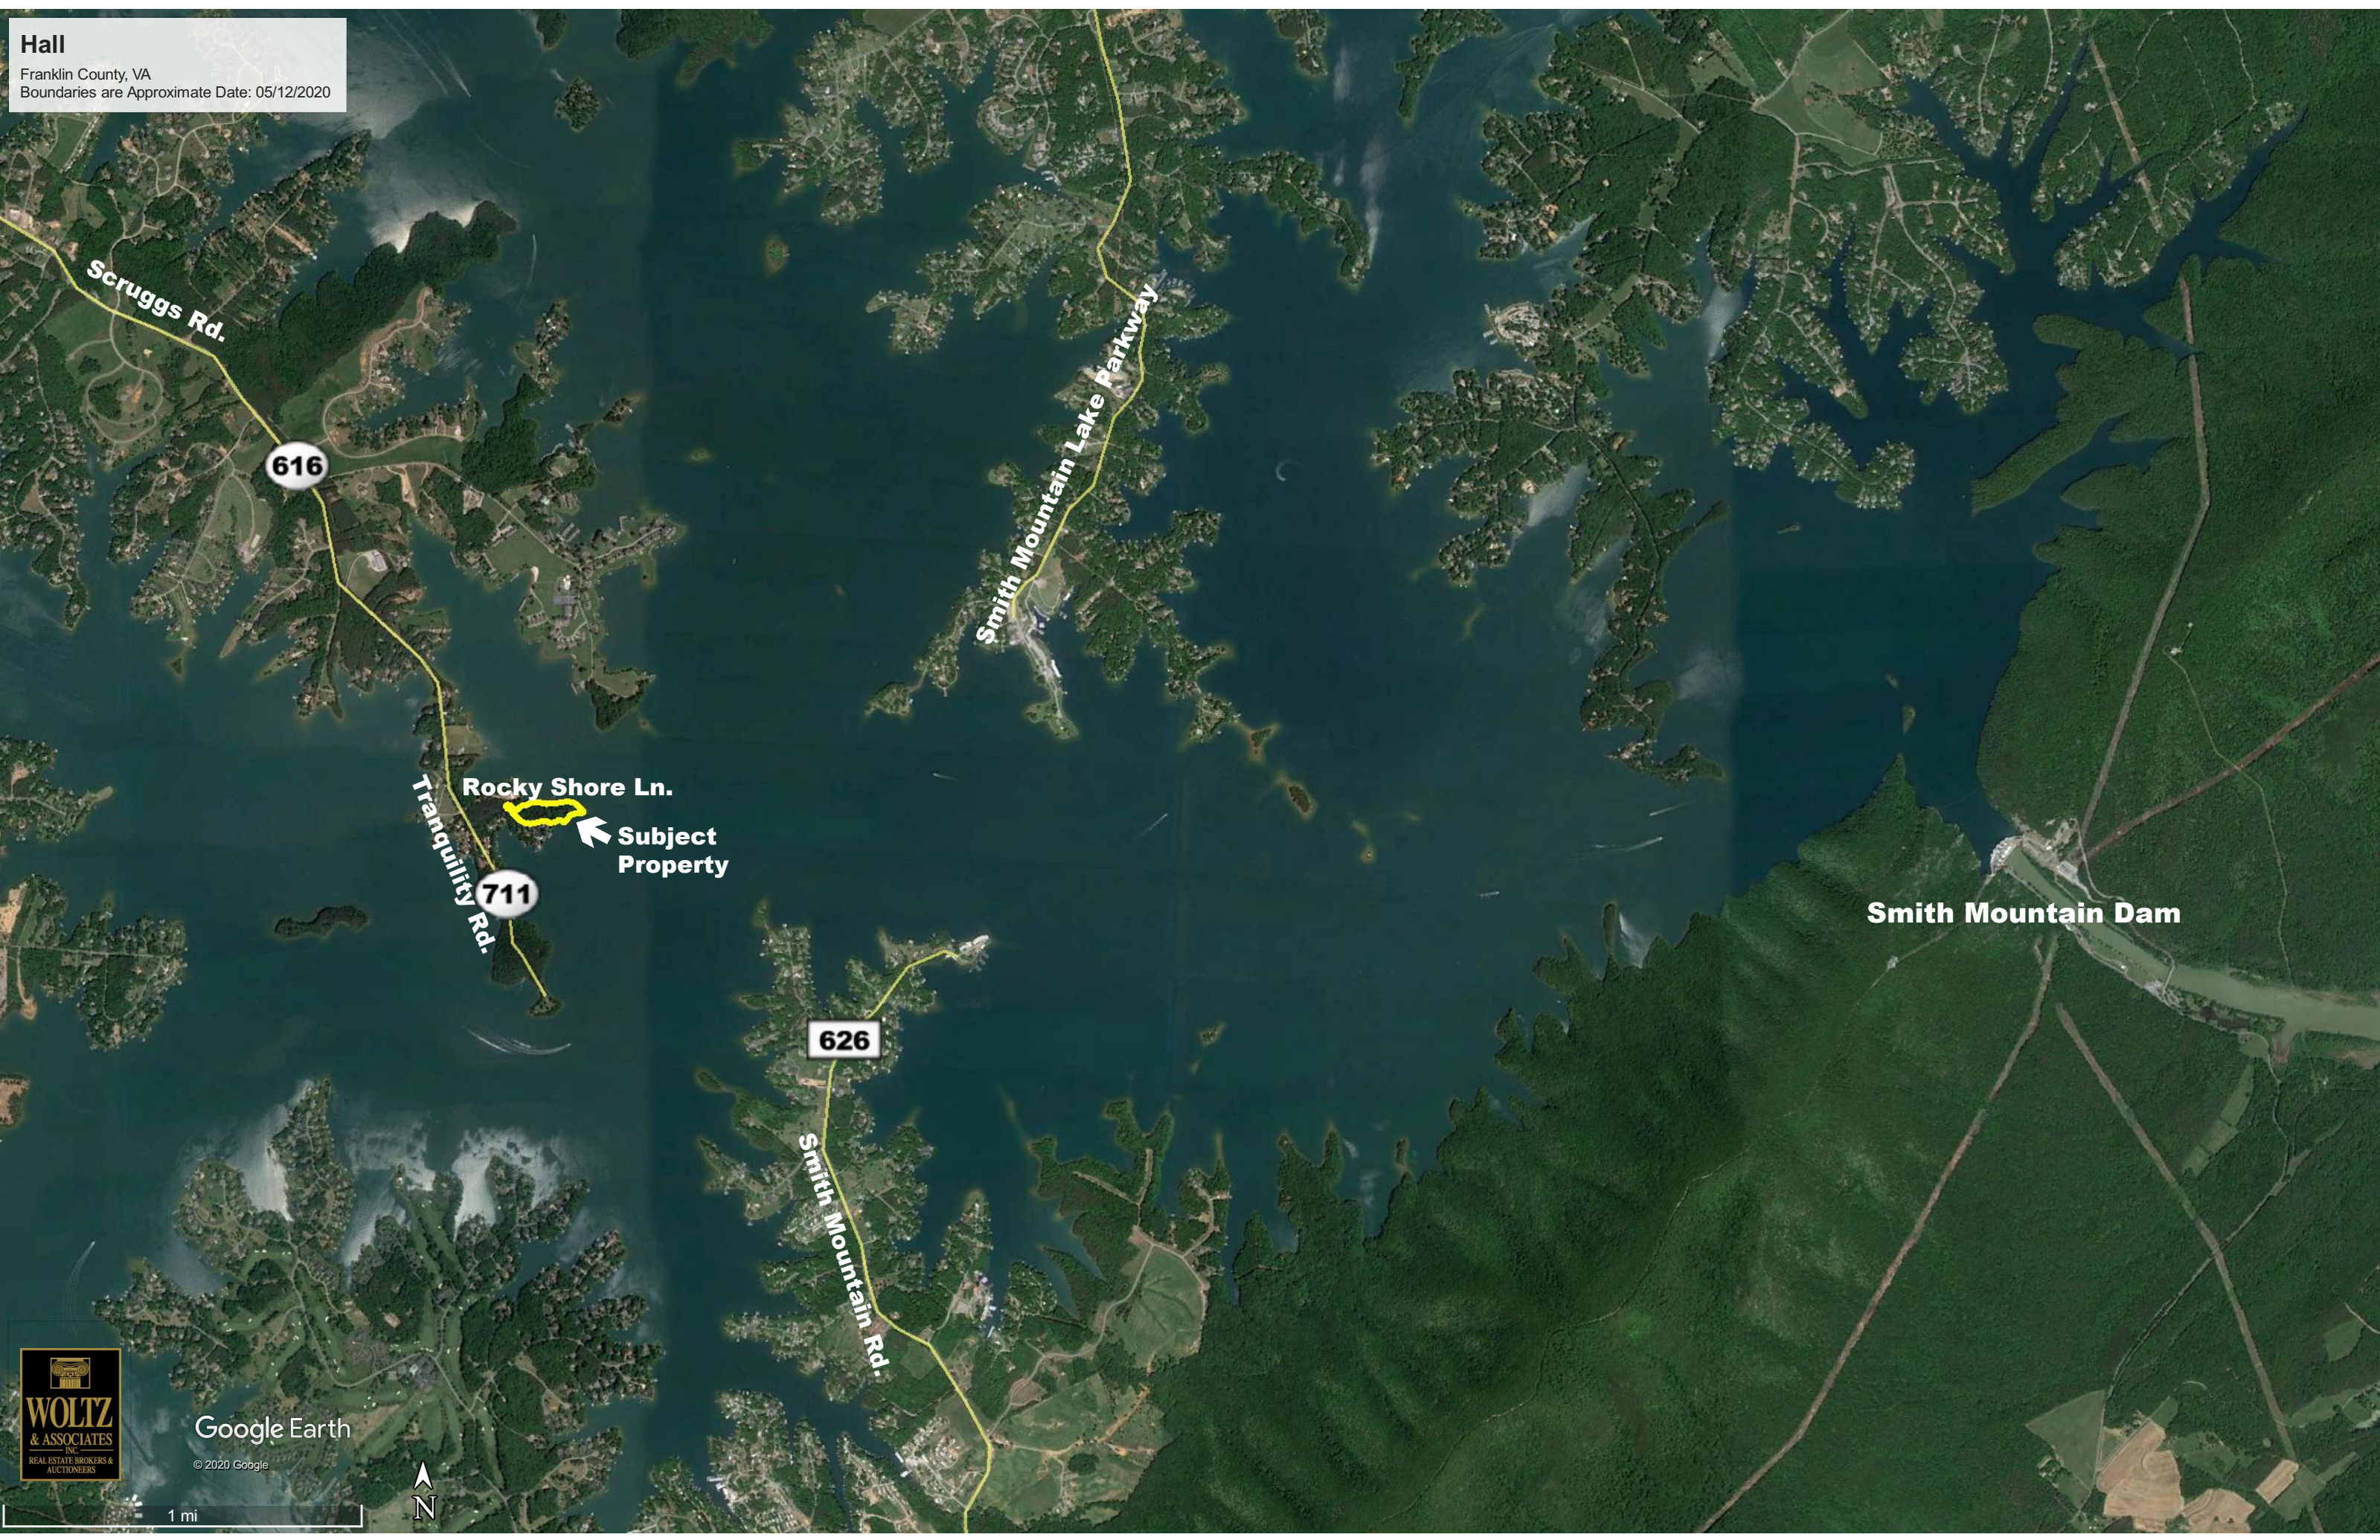

Hall

Franklin County, VA
Boundaries are Approximate Date: 05/12/2020

Rocky Shore Ln.
Subject Property

Smith Mountain Dam

Google Earth

© 2020 Google

1 mi