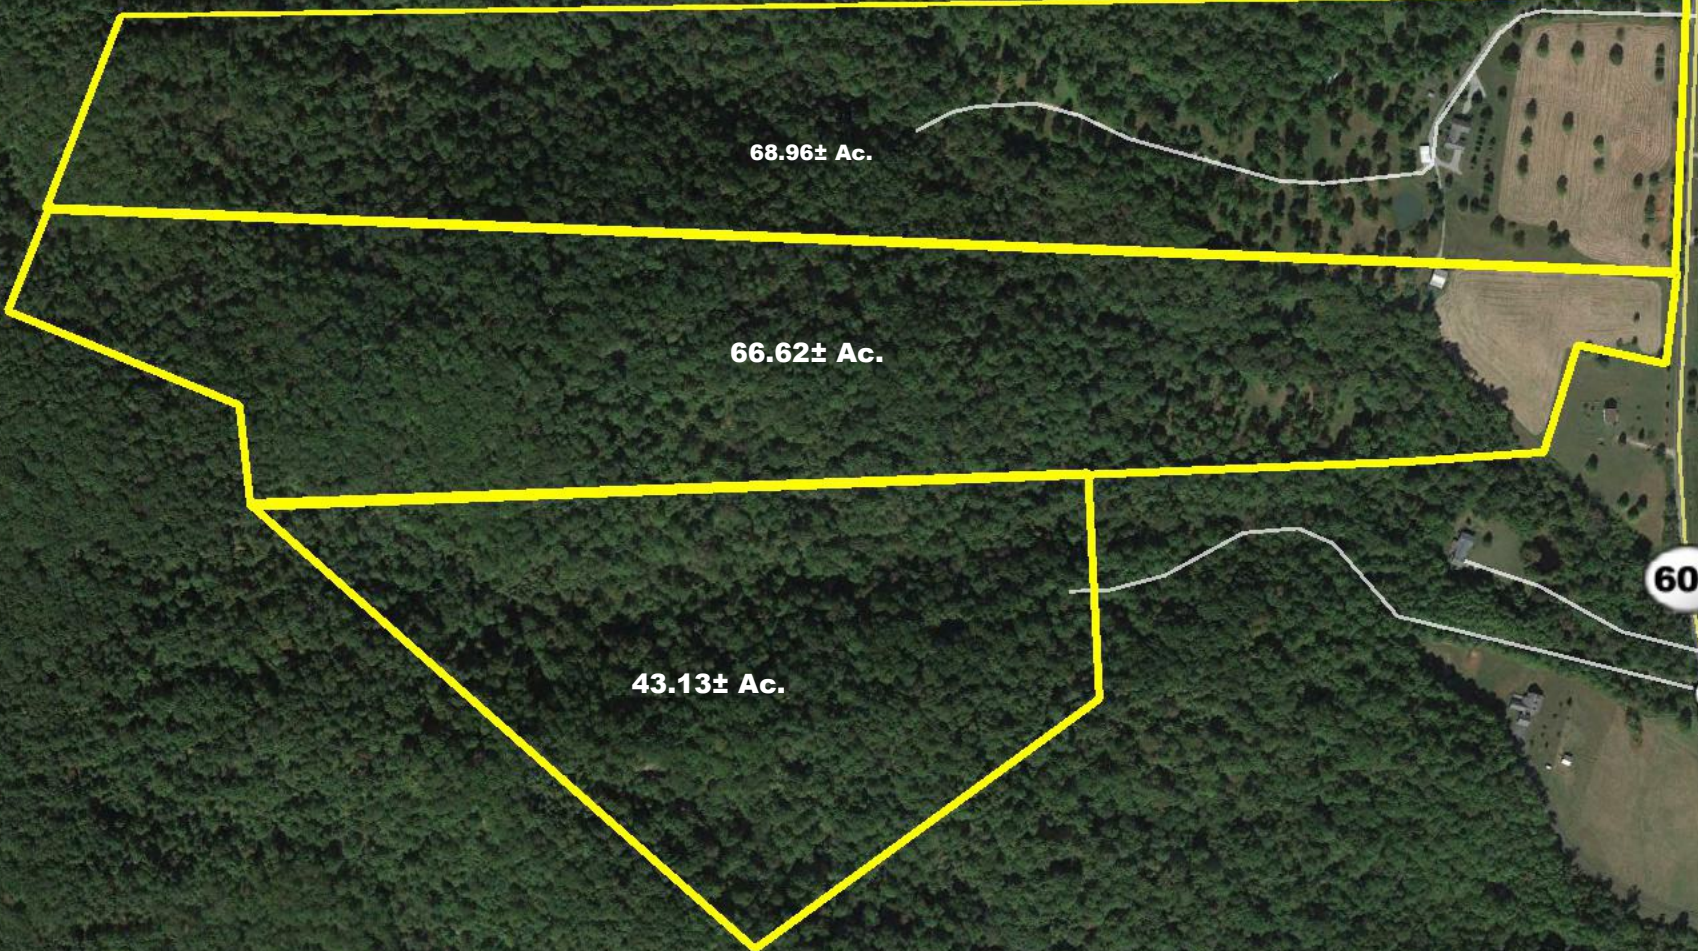

**Bowers**

Franklin County, Virginia  
Boundaries are Approximate Date:  
02/06/2020

Snow-Mt-Pk  
S

68.96± Ac.

66.62± Ac.

43.13± Ac.

602

Callaway Rd

Roaring-Run Ln

Rabbit-Run Ln

Google Earth

© 2019 Google

1000 ft