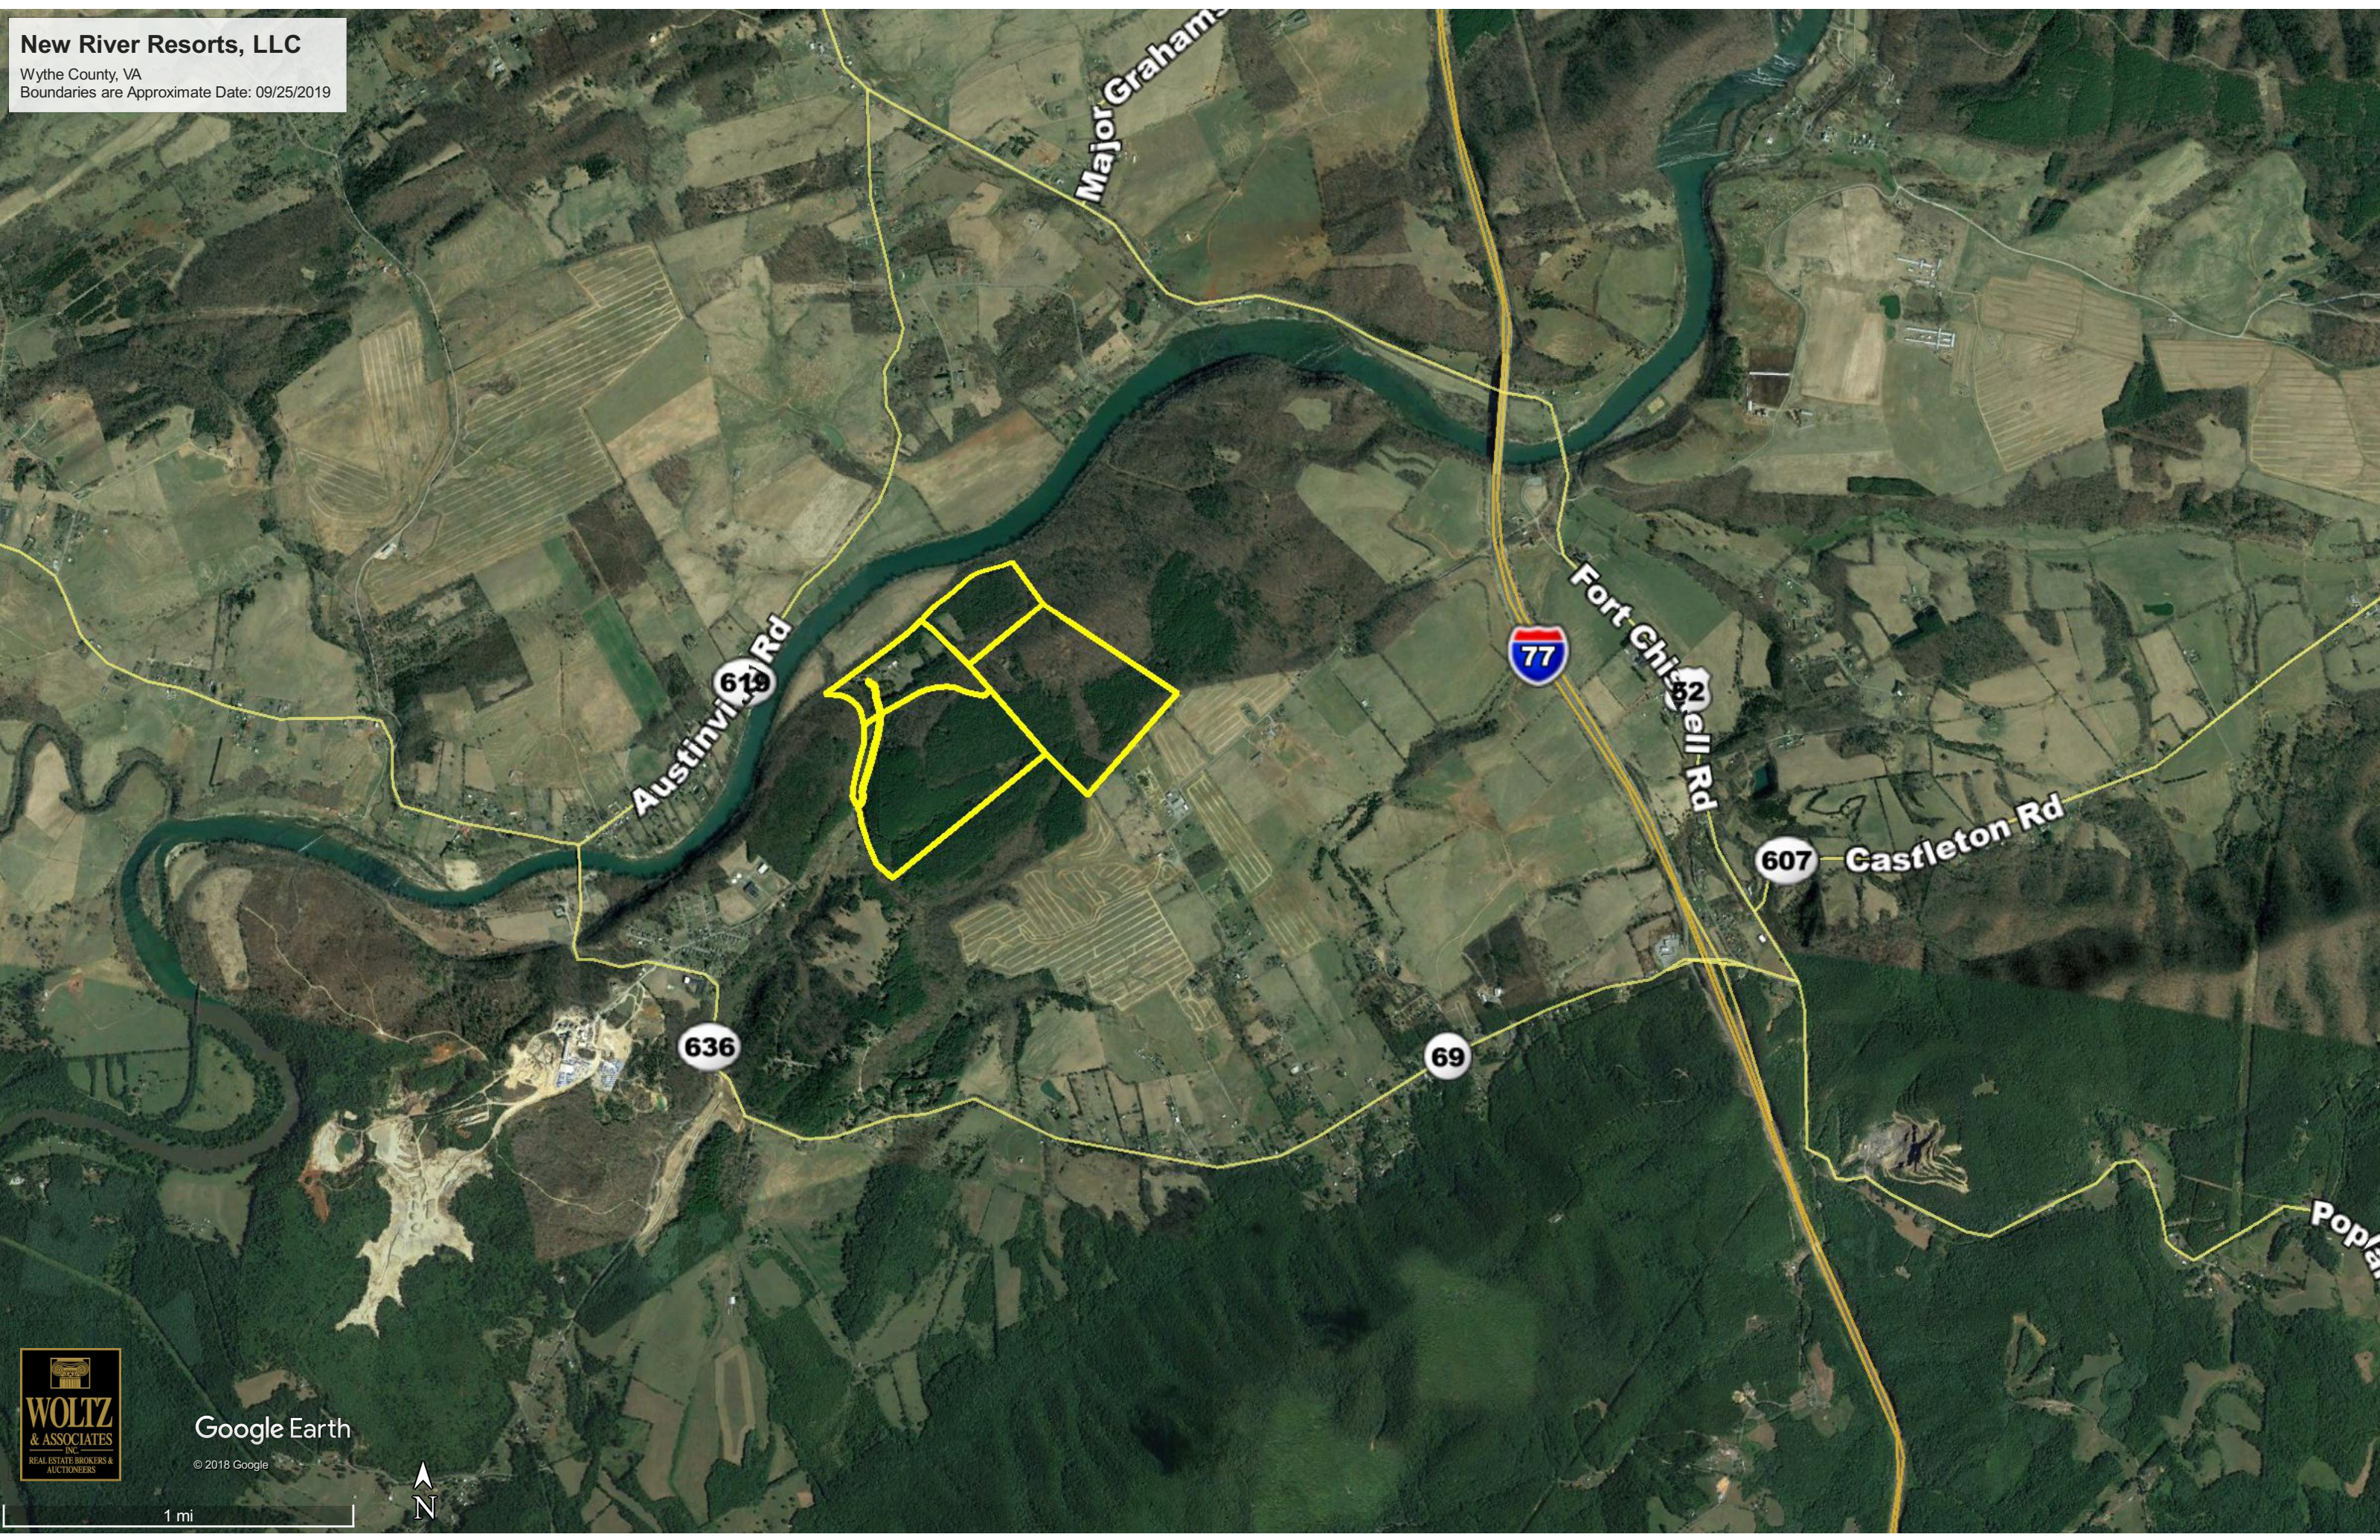

New River Resorts, LLC
Wythe County, VA
Boundaries are Approximate Date: 09/25/2019

Google Earth

© 2018 Google

1 mi