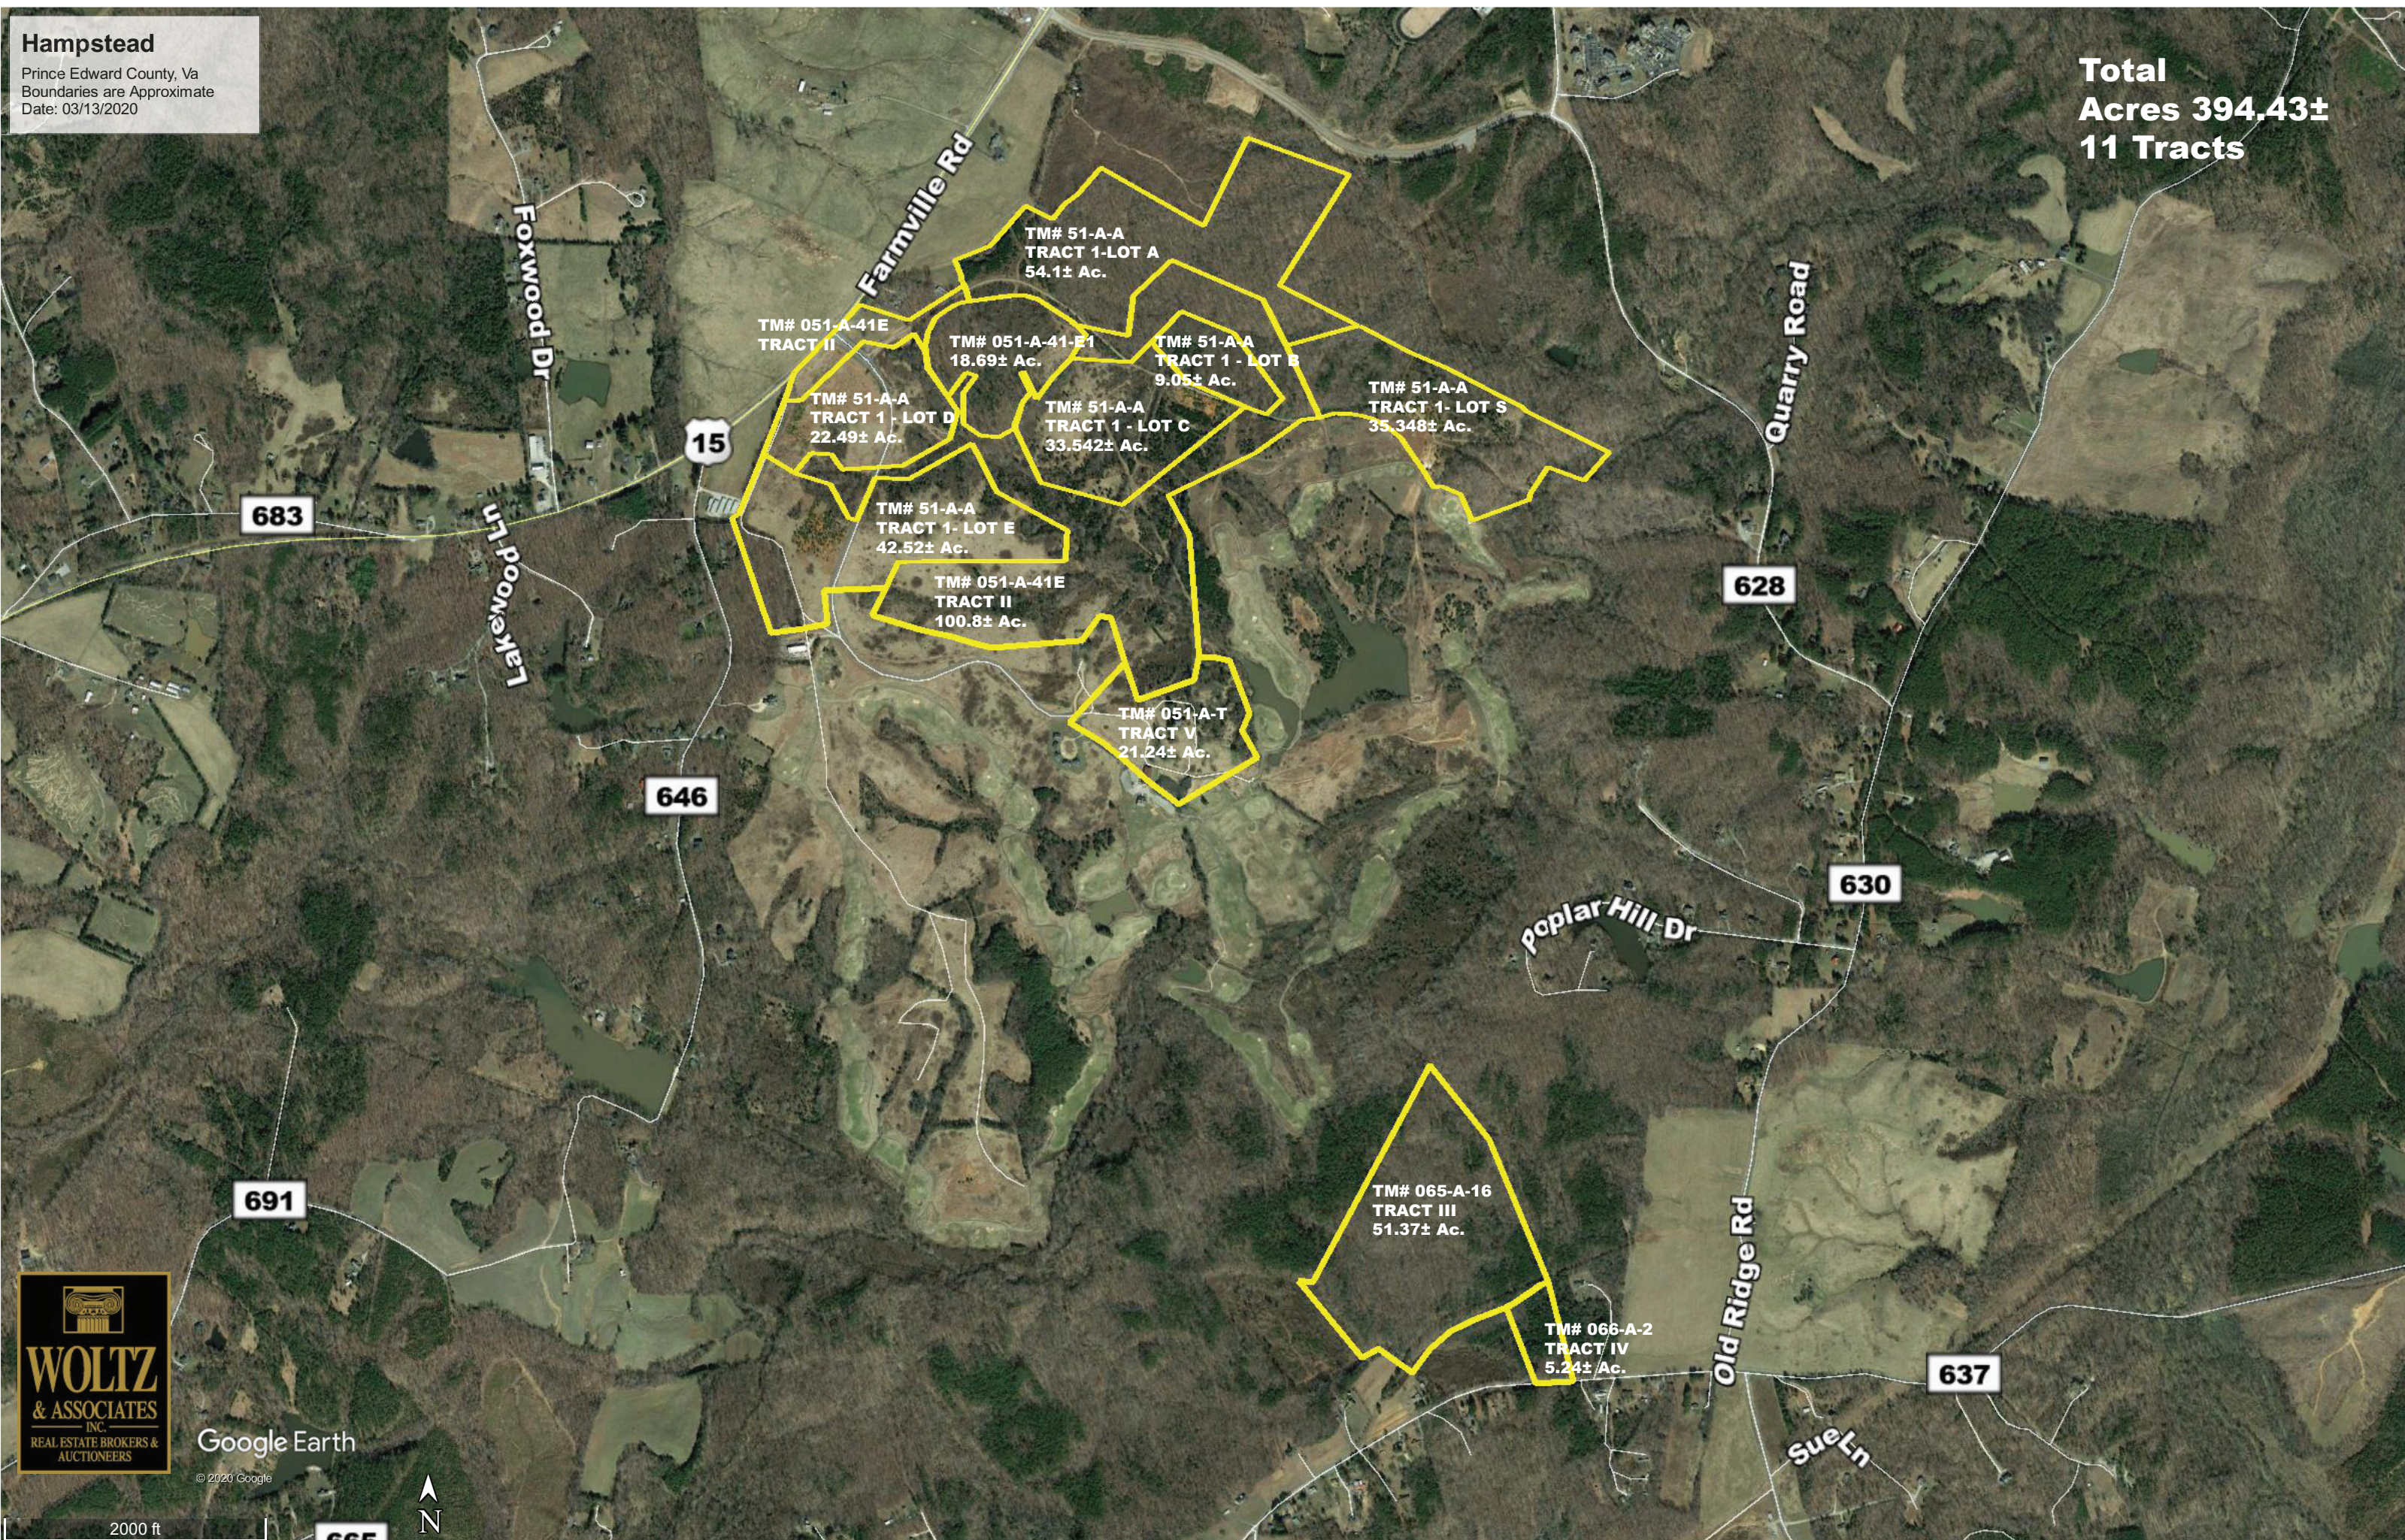

Hampstead

Prince Edward County, Va
Boundaries are Approximate
Date: 03/13/2020

**Total
Acres 394.43±
11 Tracts**

Google Earth

© 2020 Google

2000 ft

665