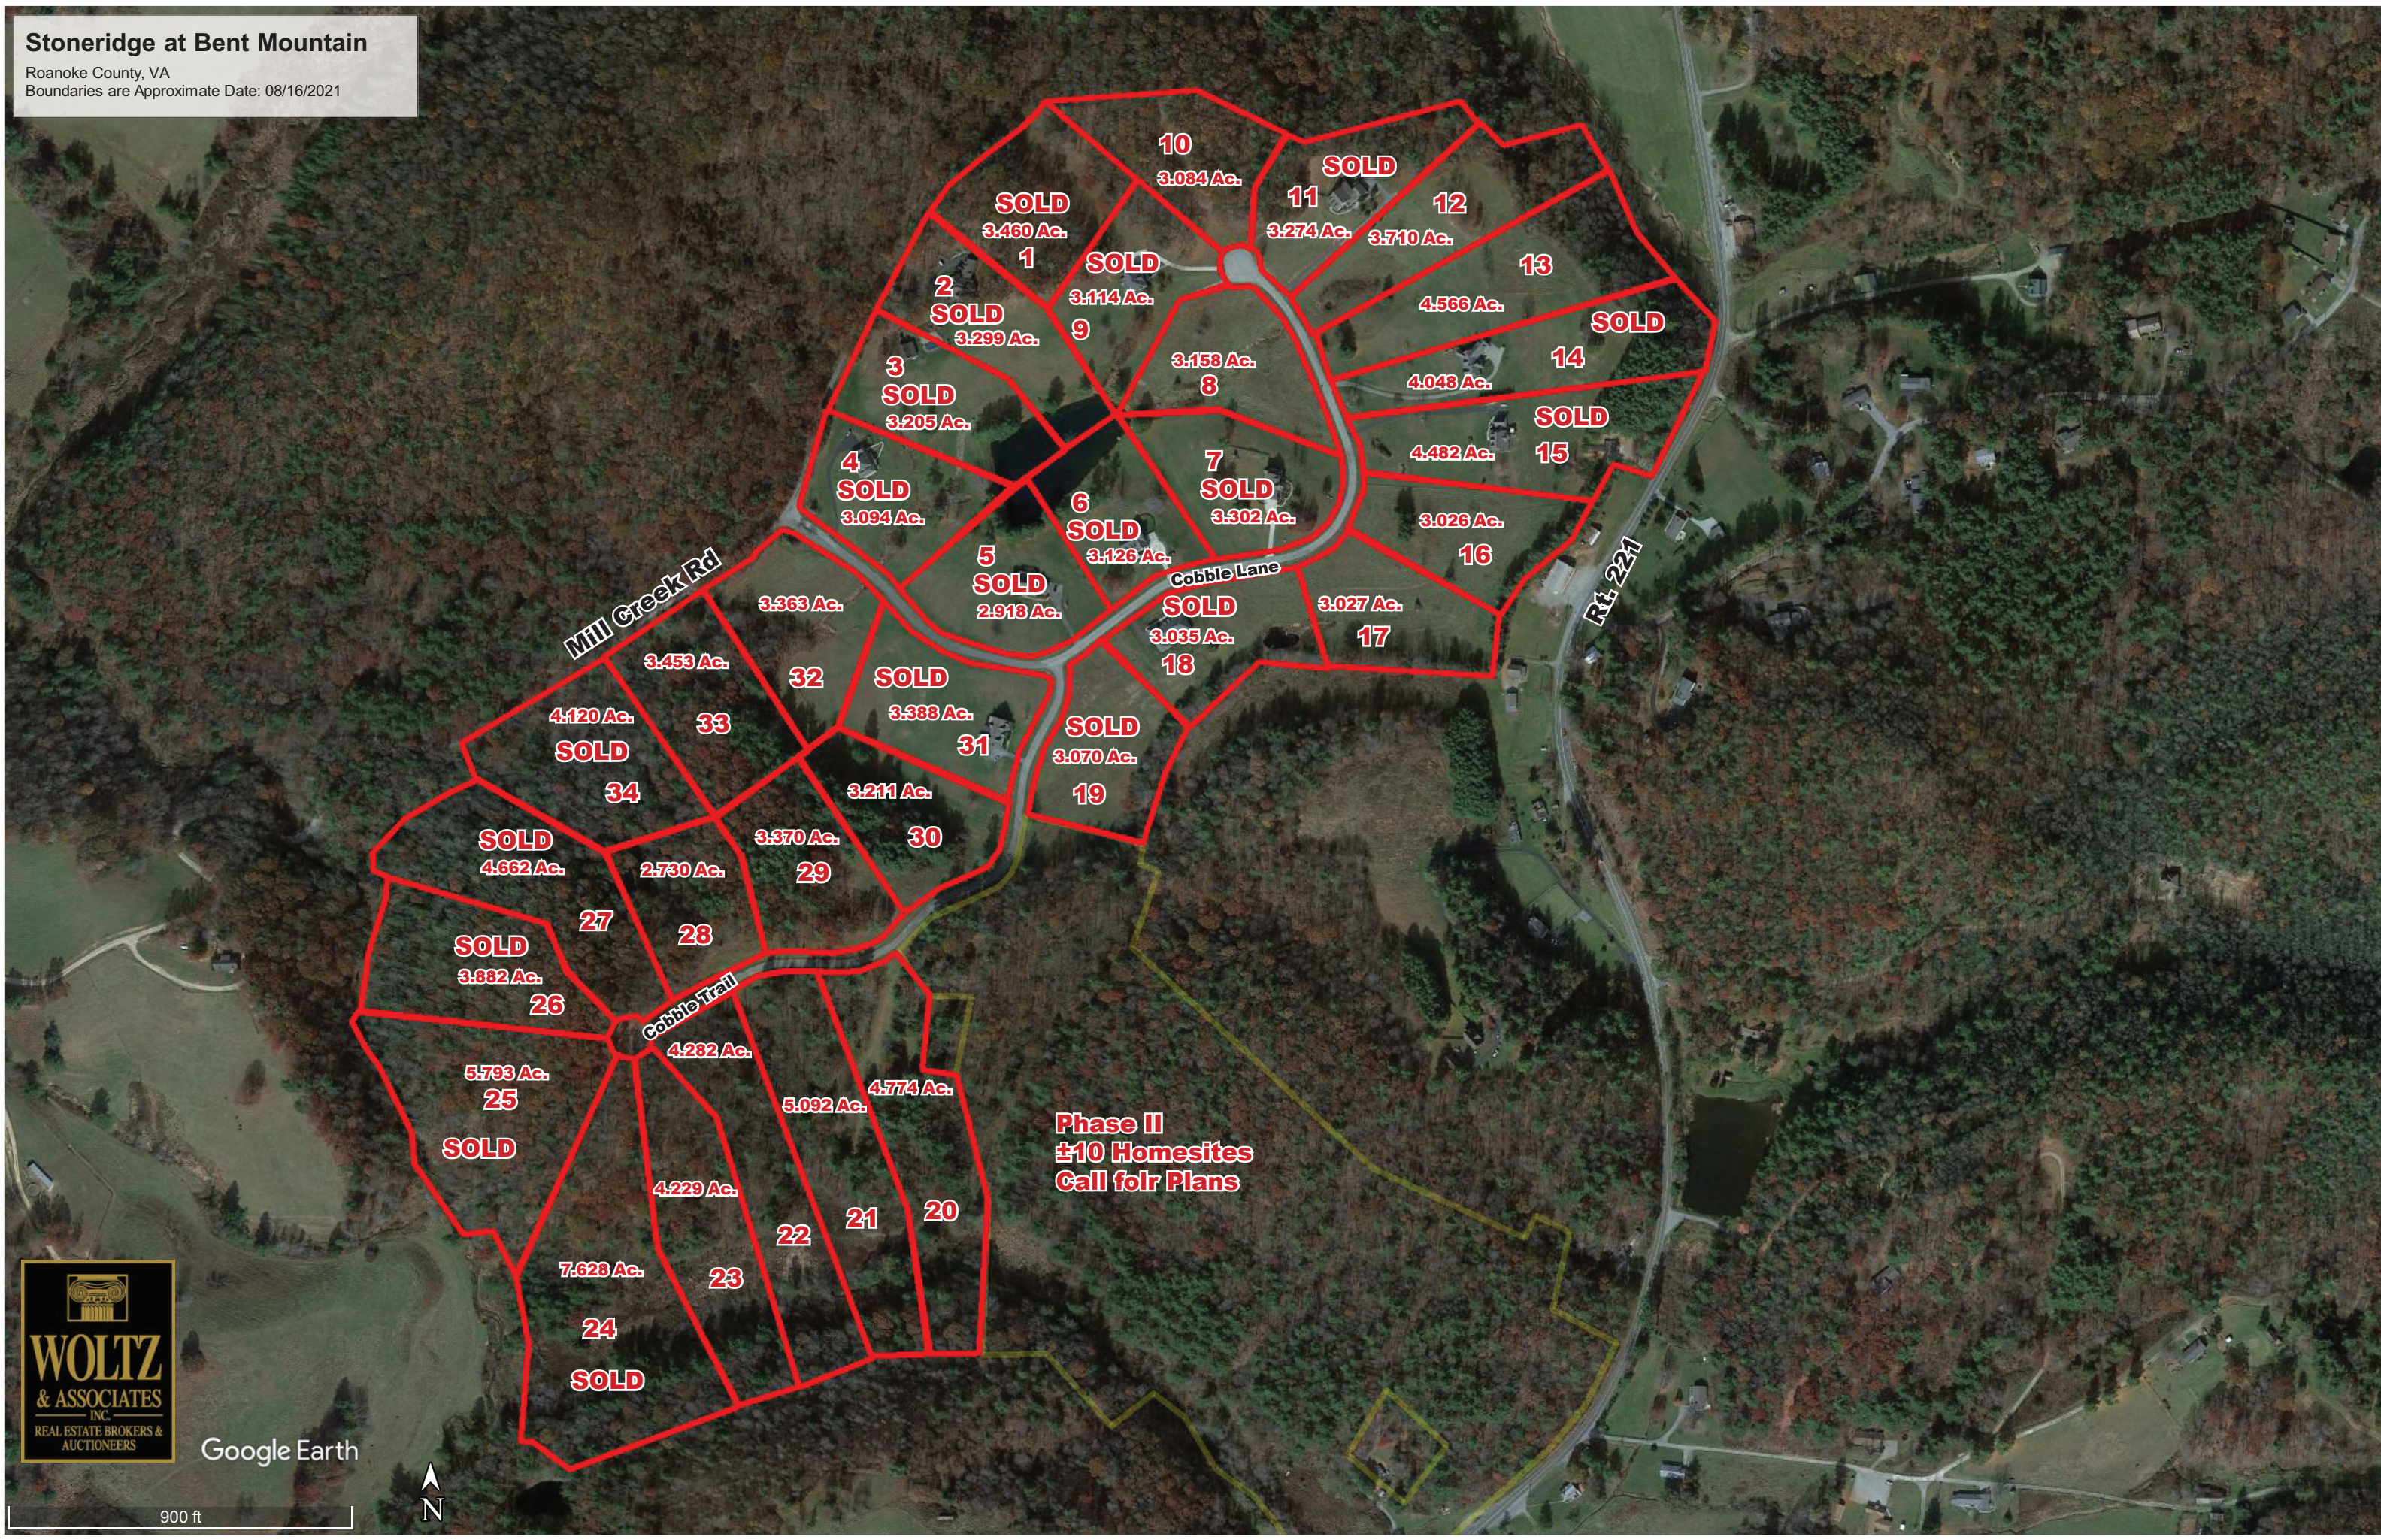

# Stoneridge at Bent Mountain

Roanoke County, VA  
Boundaries are Approximate Date: 08/16/2021

Google Earth

900 ft