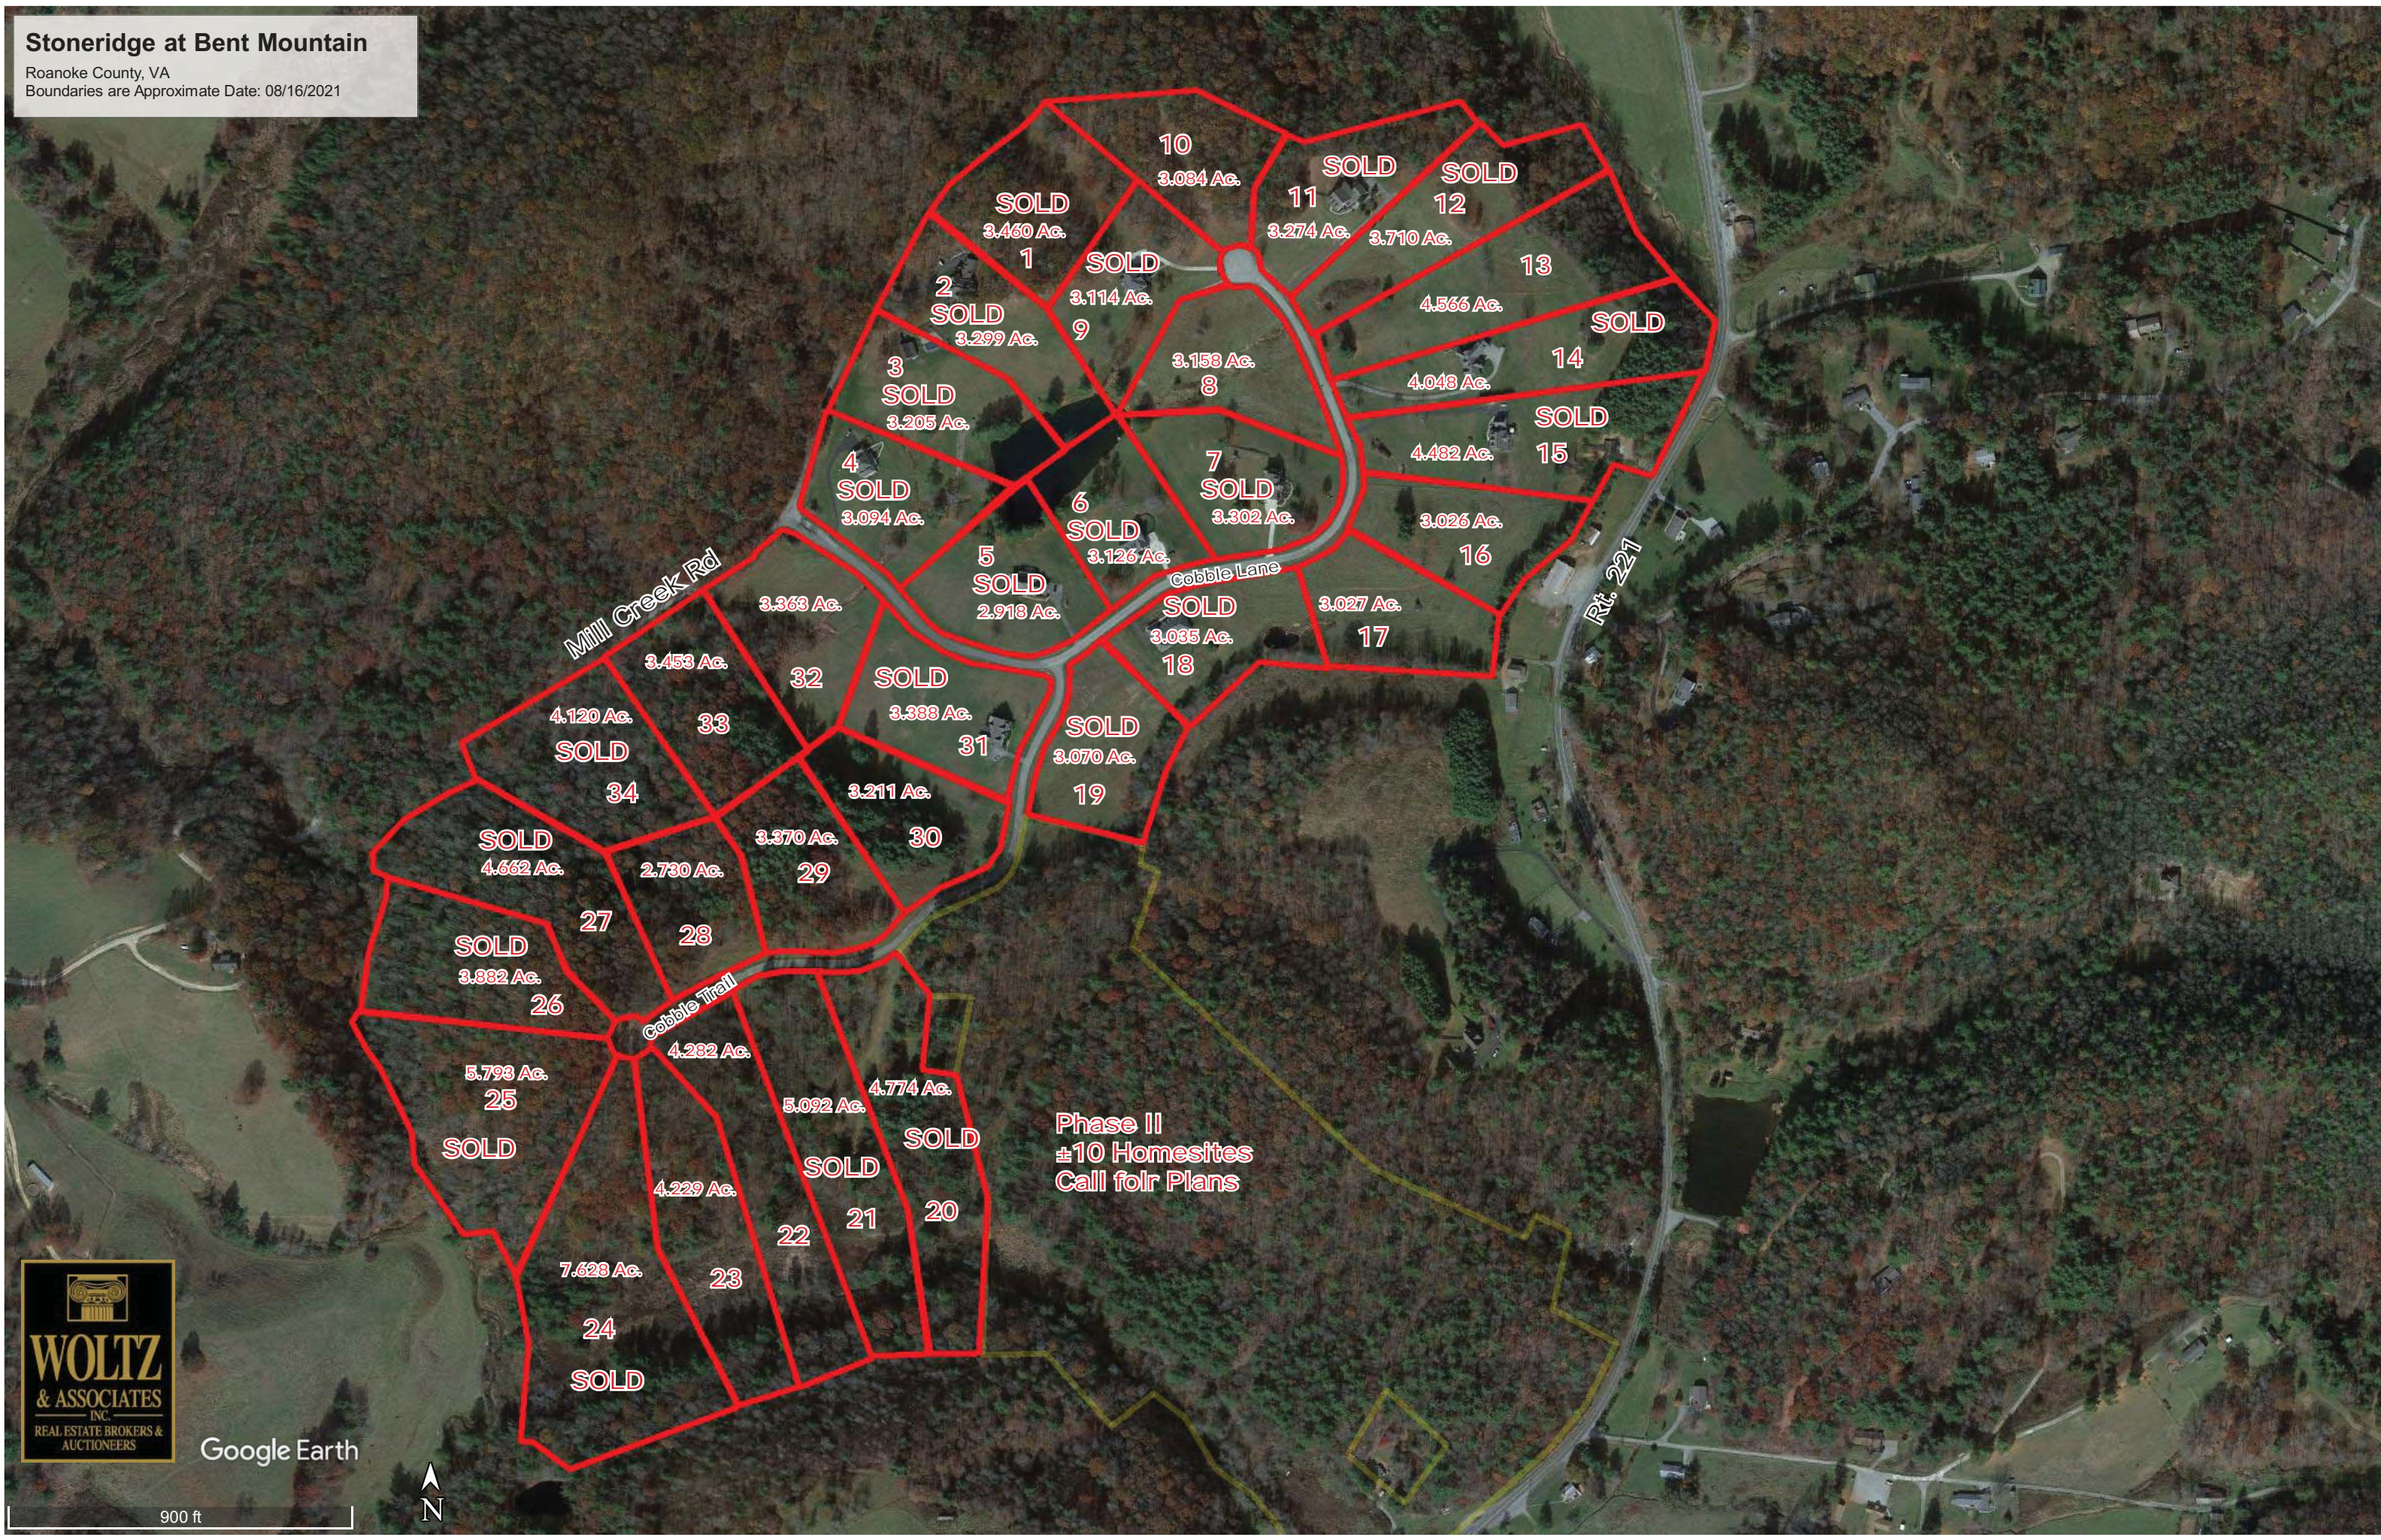

Stoneridge at Bent Mountain

Roanoke County, VA
Boundaries are Approximate Date: 08/16/2021

Phase II
±10 Homesites
Call for Plans

Google Earth

900 ft