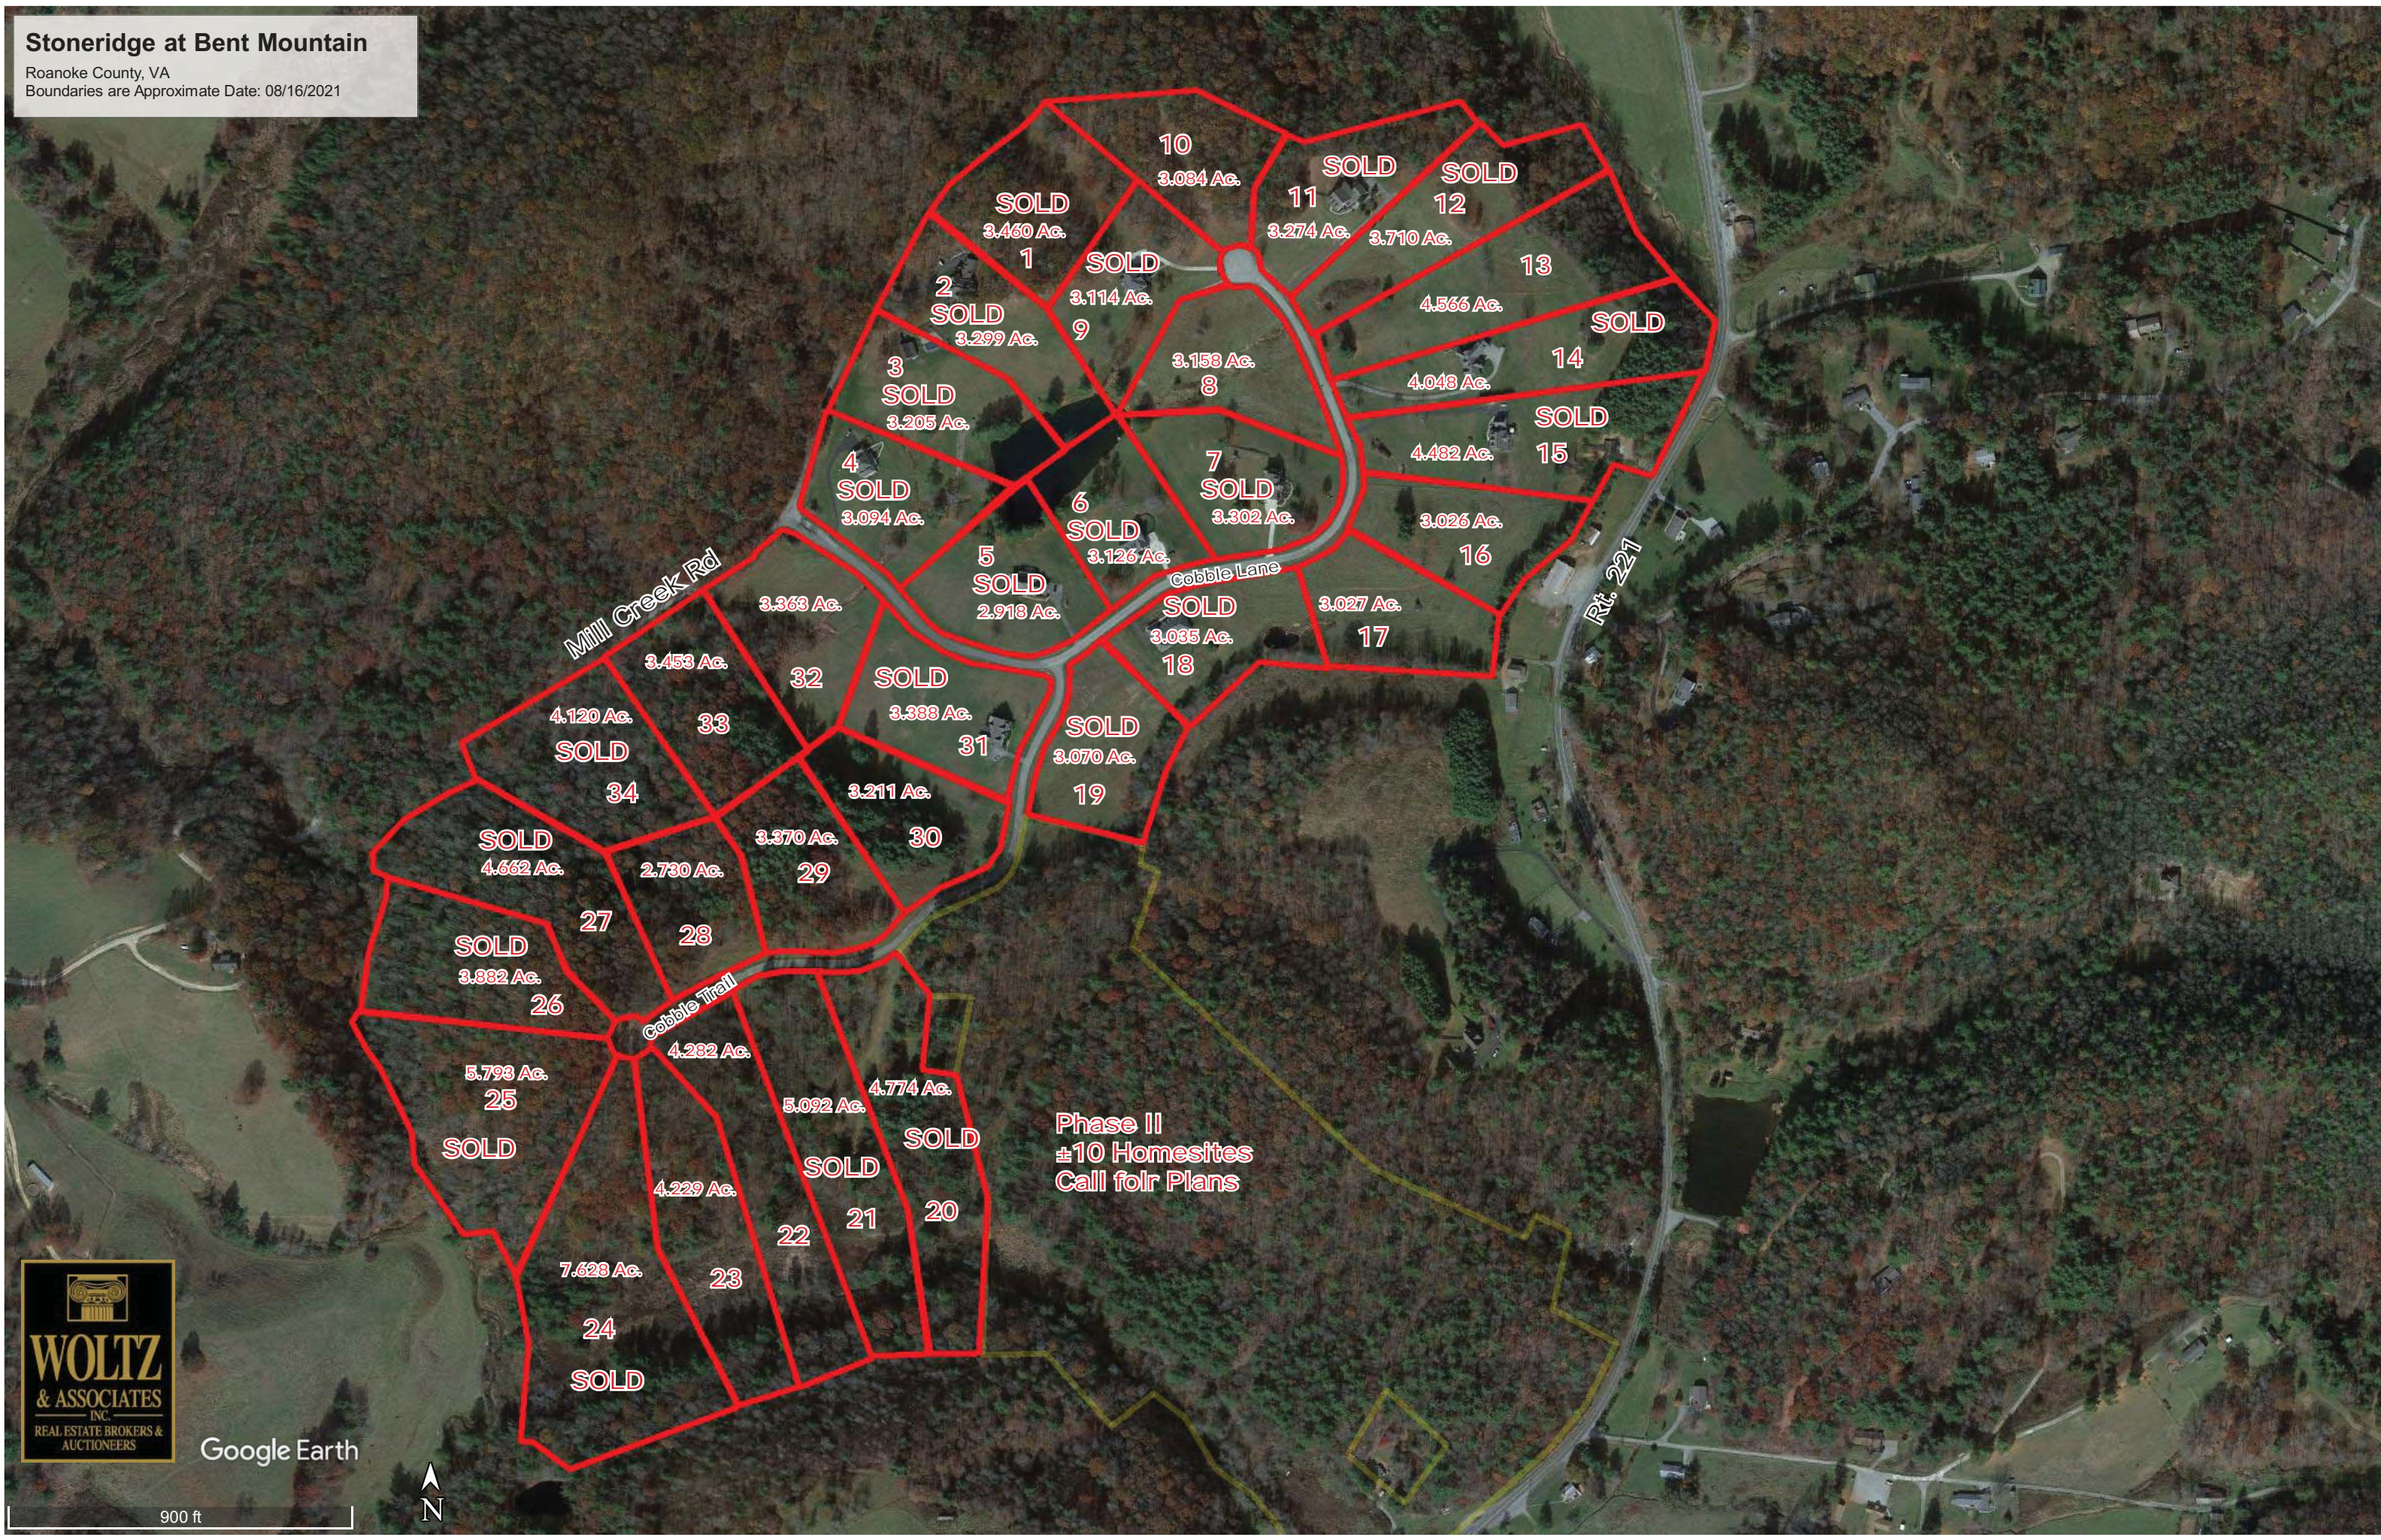

Stoneridge at Bent Mountain

Roanoke County, VA
Boundaries are Approximate Date: 08/16/2021

Google Earth

900 ft