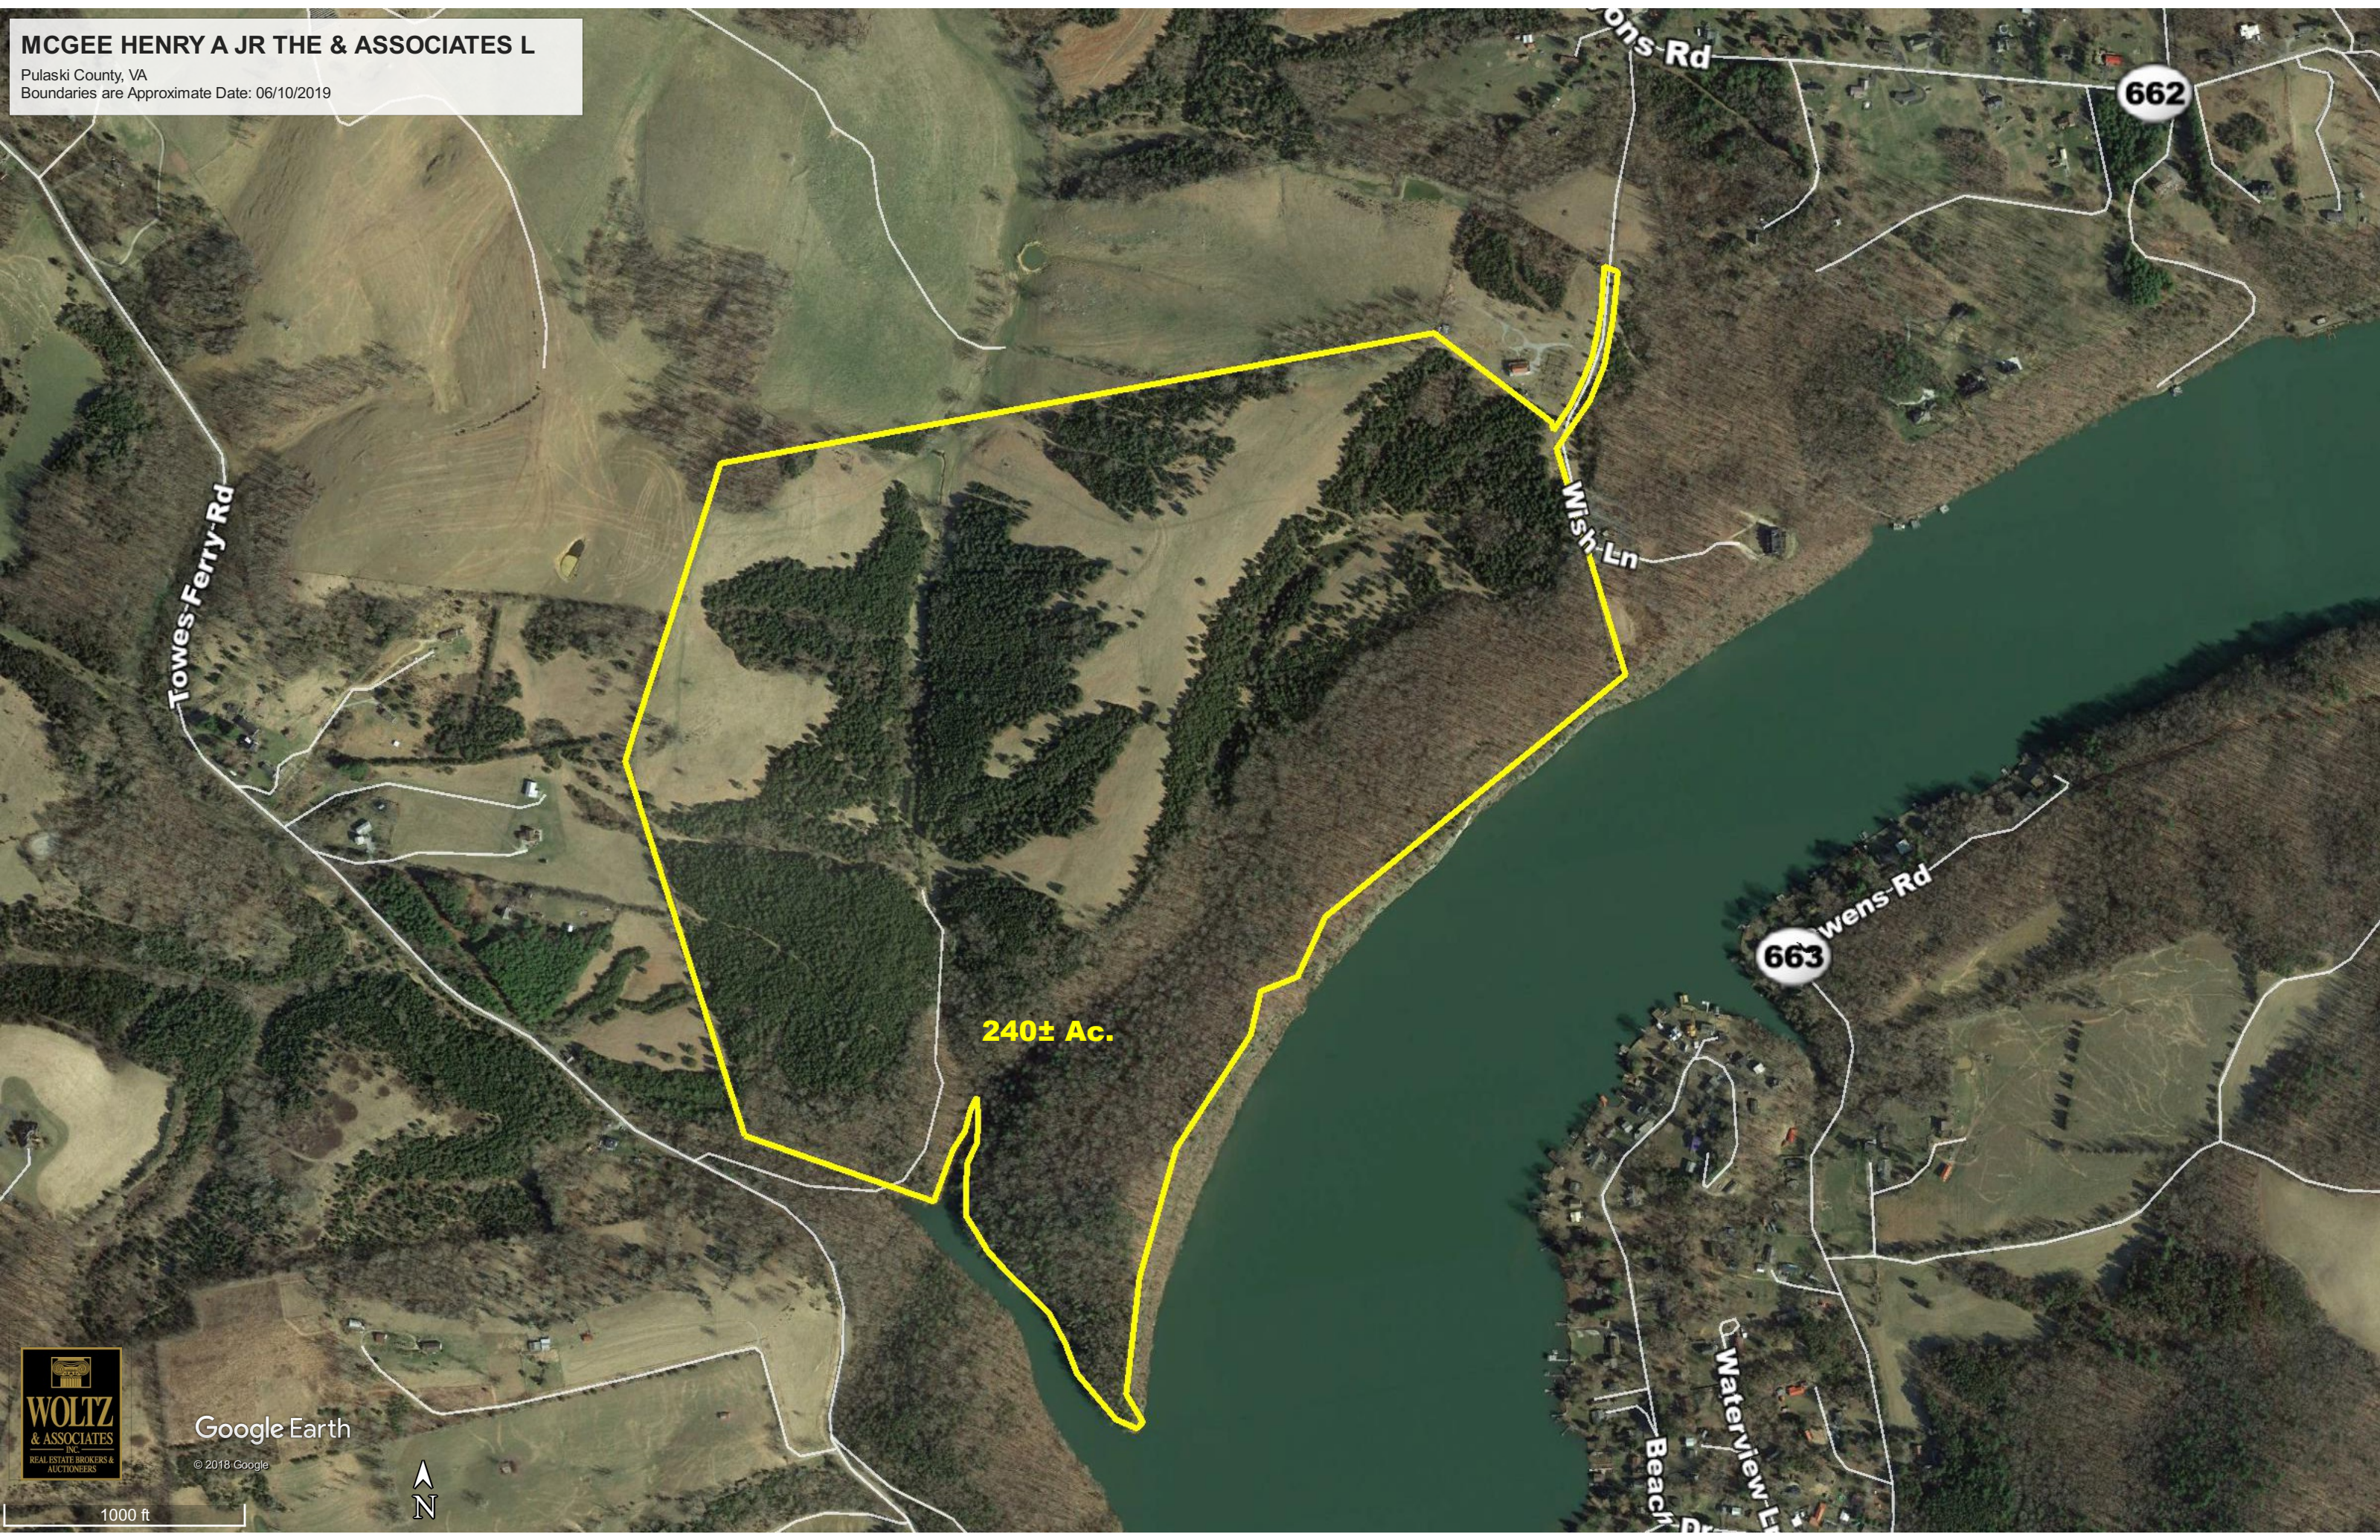

**MC GEE HENRY A JR THE & ASSOCIATES L**

Pulaski County, VA  
Boundaries are Approximate Date: 06/10/2019

**240± Ac.**

Google Earth

© 2018 Google

1000 ft