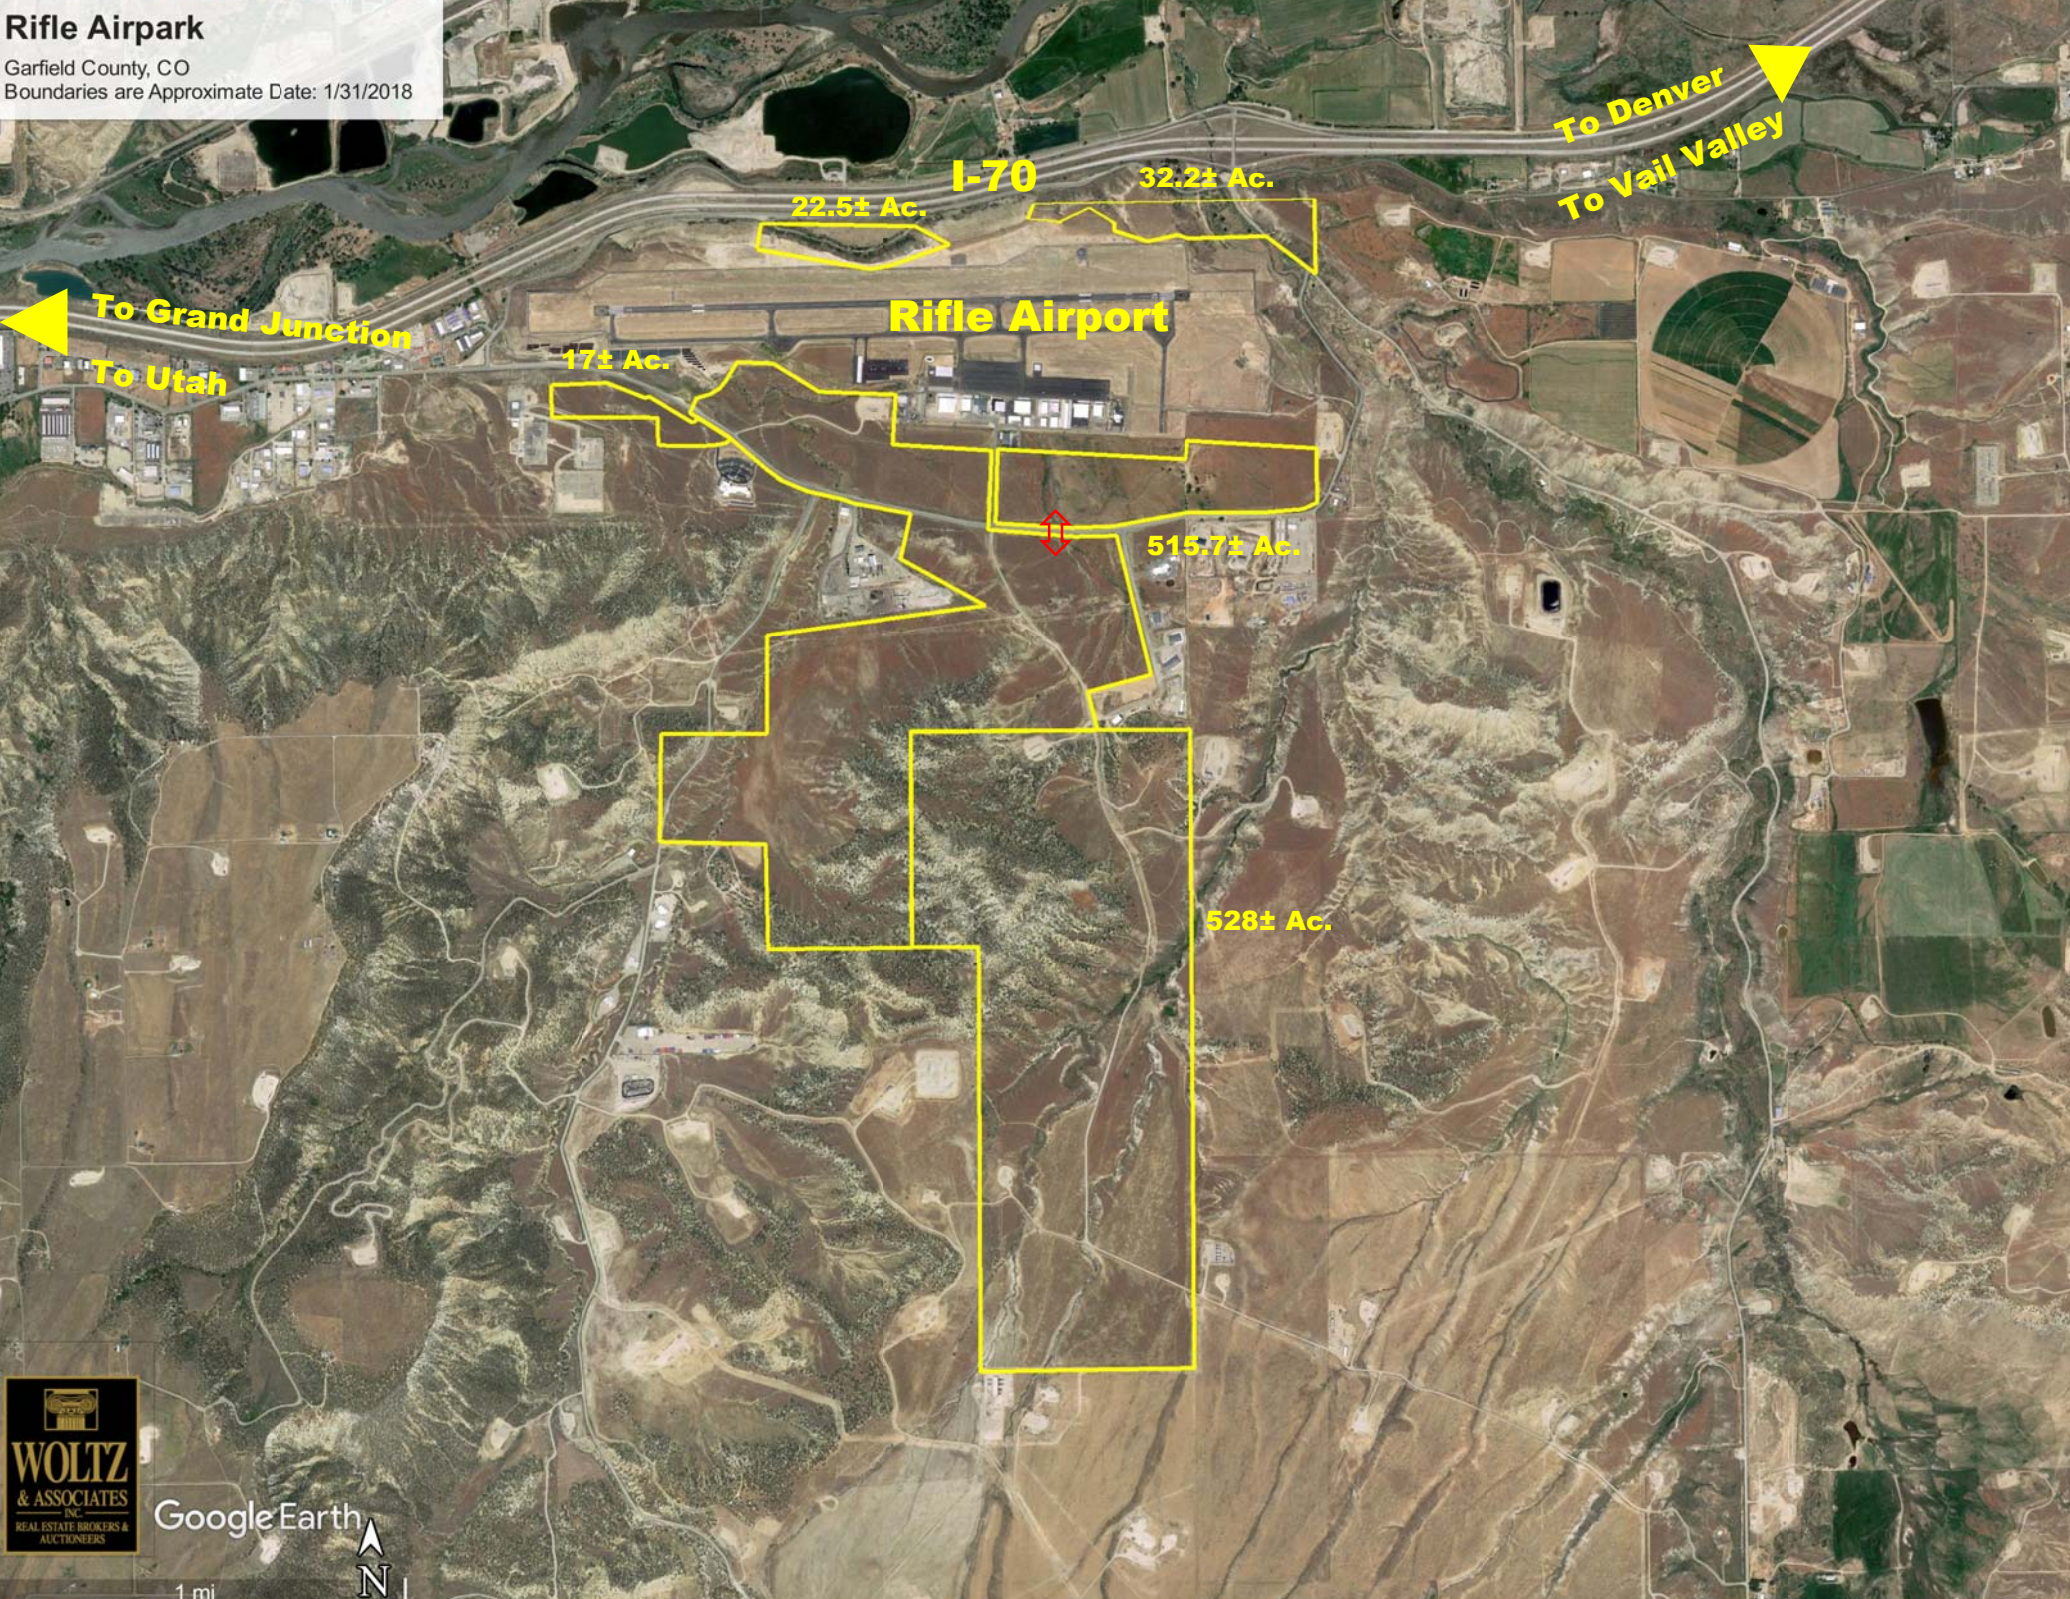

Rifle Airpark
Garfield County, CO
Boundaries are Approximate Date: 1/31/2018

22.5± Ac. 32.2± Ac.

Rifle Airport

17± Ac.

515.7± Ac.

528± Ac.

Google Earth

1 mi