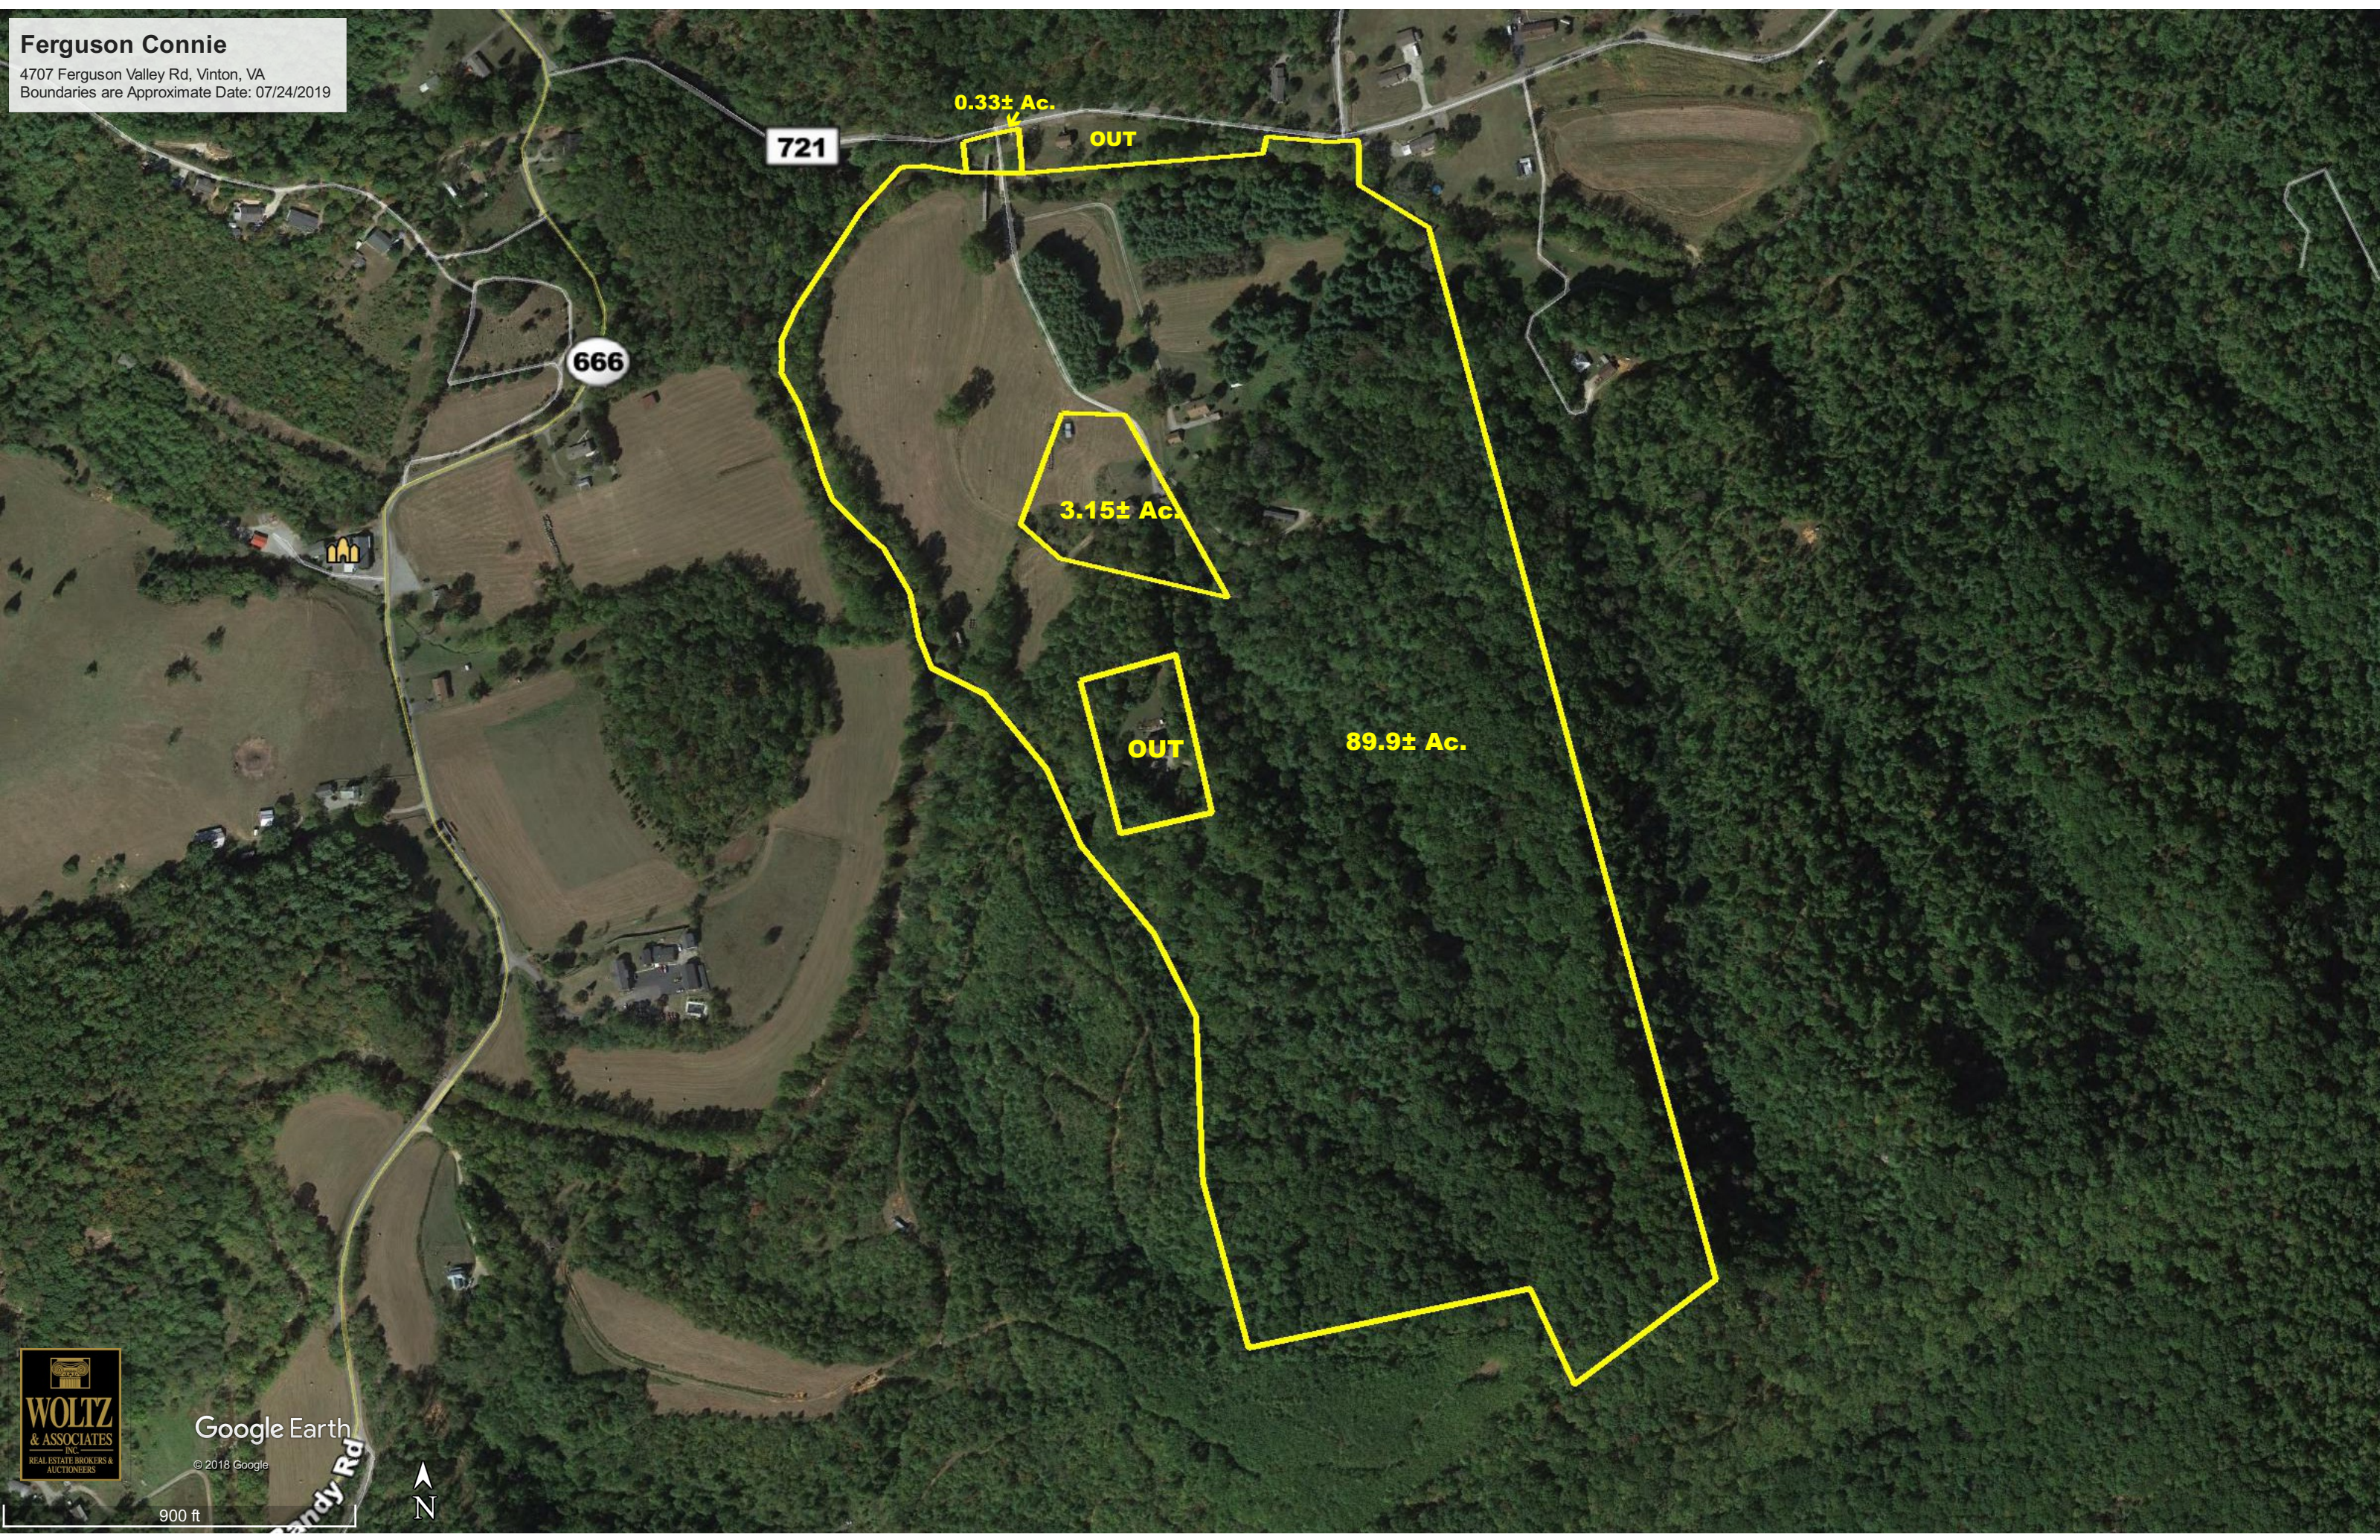

Ferguson Connie
4707 Ferguson Valley Rd, Vinton, VA
Boundaries are Approximate Date: 07/24/2019

721

666

0.33± Ac.

OUT

3.15± Ac.

OUT

89.9± Ac.

Google Earth

© 2018 Google

900 ft

Sandy Rd