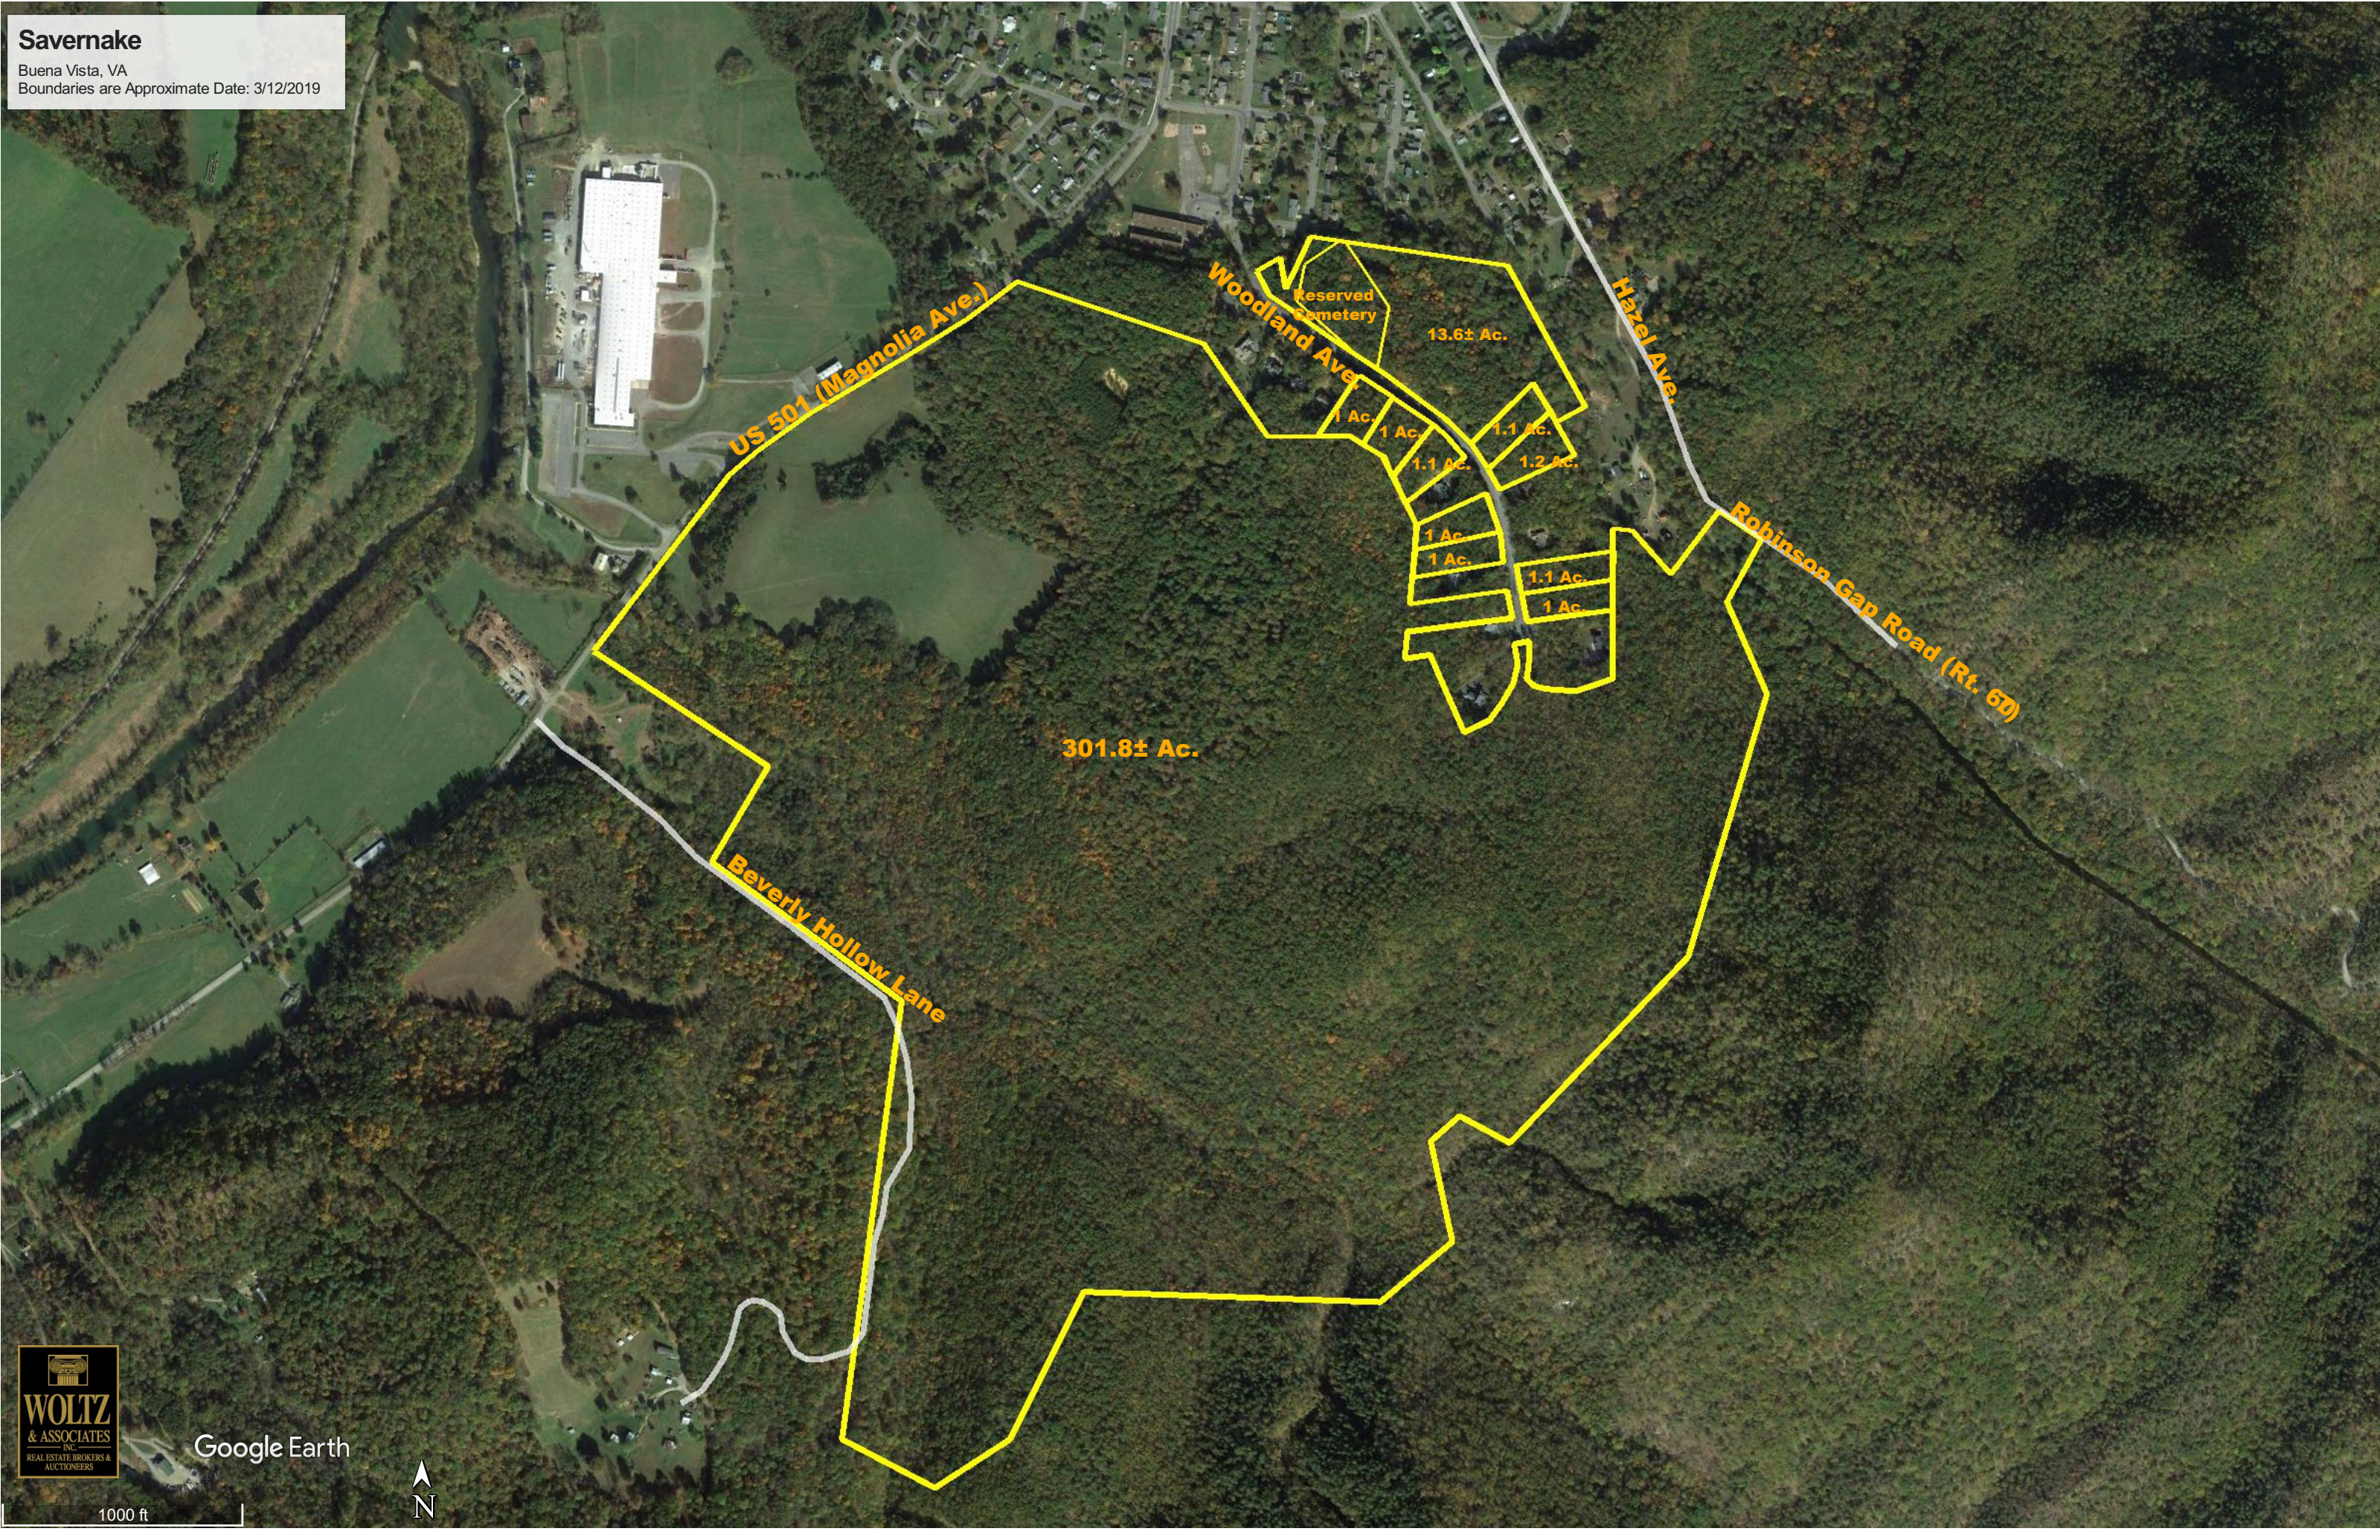

**Savernake**

Buena Vista, VA  
Boundaries are Approximate Date: 3/12/2019

301.8± Ac.

13.6± Ac.

Reserved Cemetery

US 501 (Magnolia Ave.)

Woodland Ave.

Hazel Ave.

Robinson Gap Road (Rt. 67)

Beverly Hollow Lane

1 Ac.

1 Ac.

1.1 Ac.

1.1 Ac.

1.2 Ac.

1 Ac.

1 Ac.

1.1 Ac.

1 Ac.

Google Earth

1000 ft