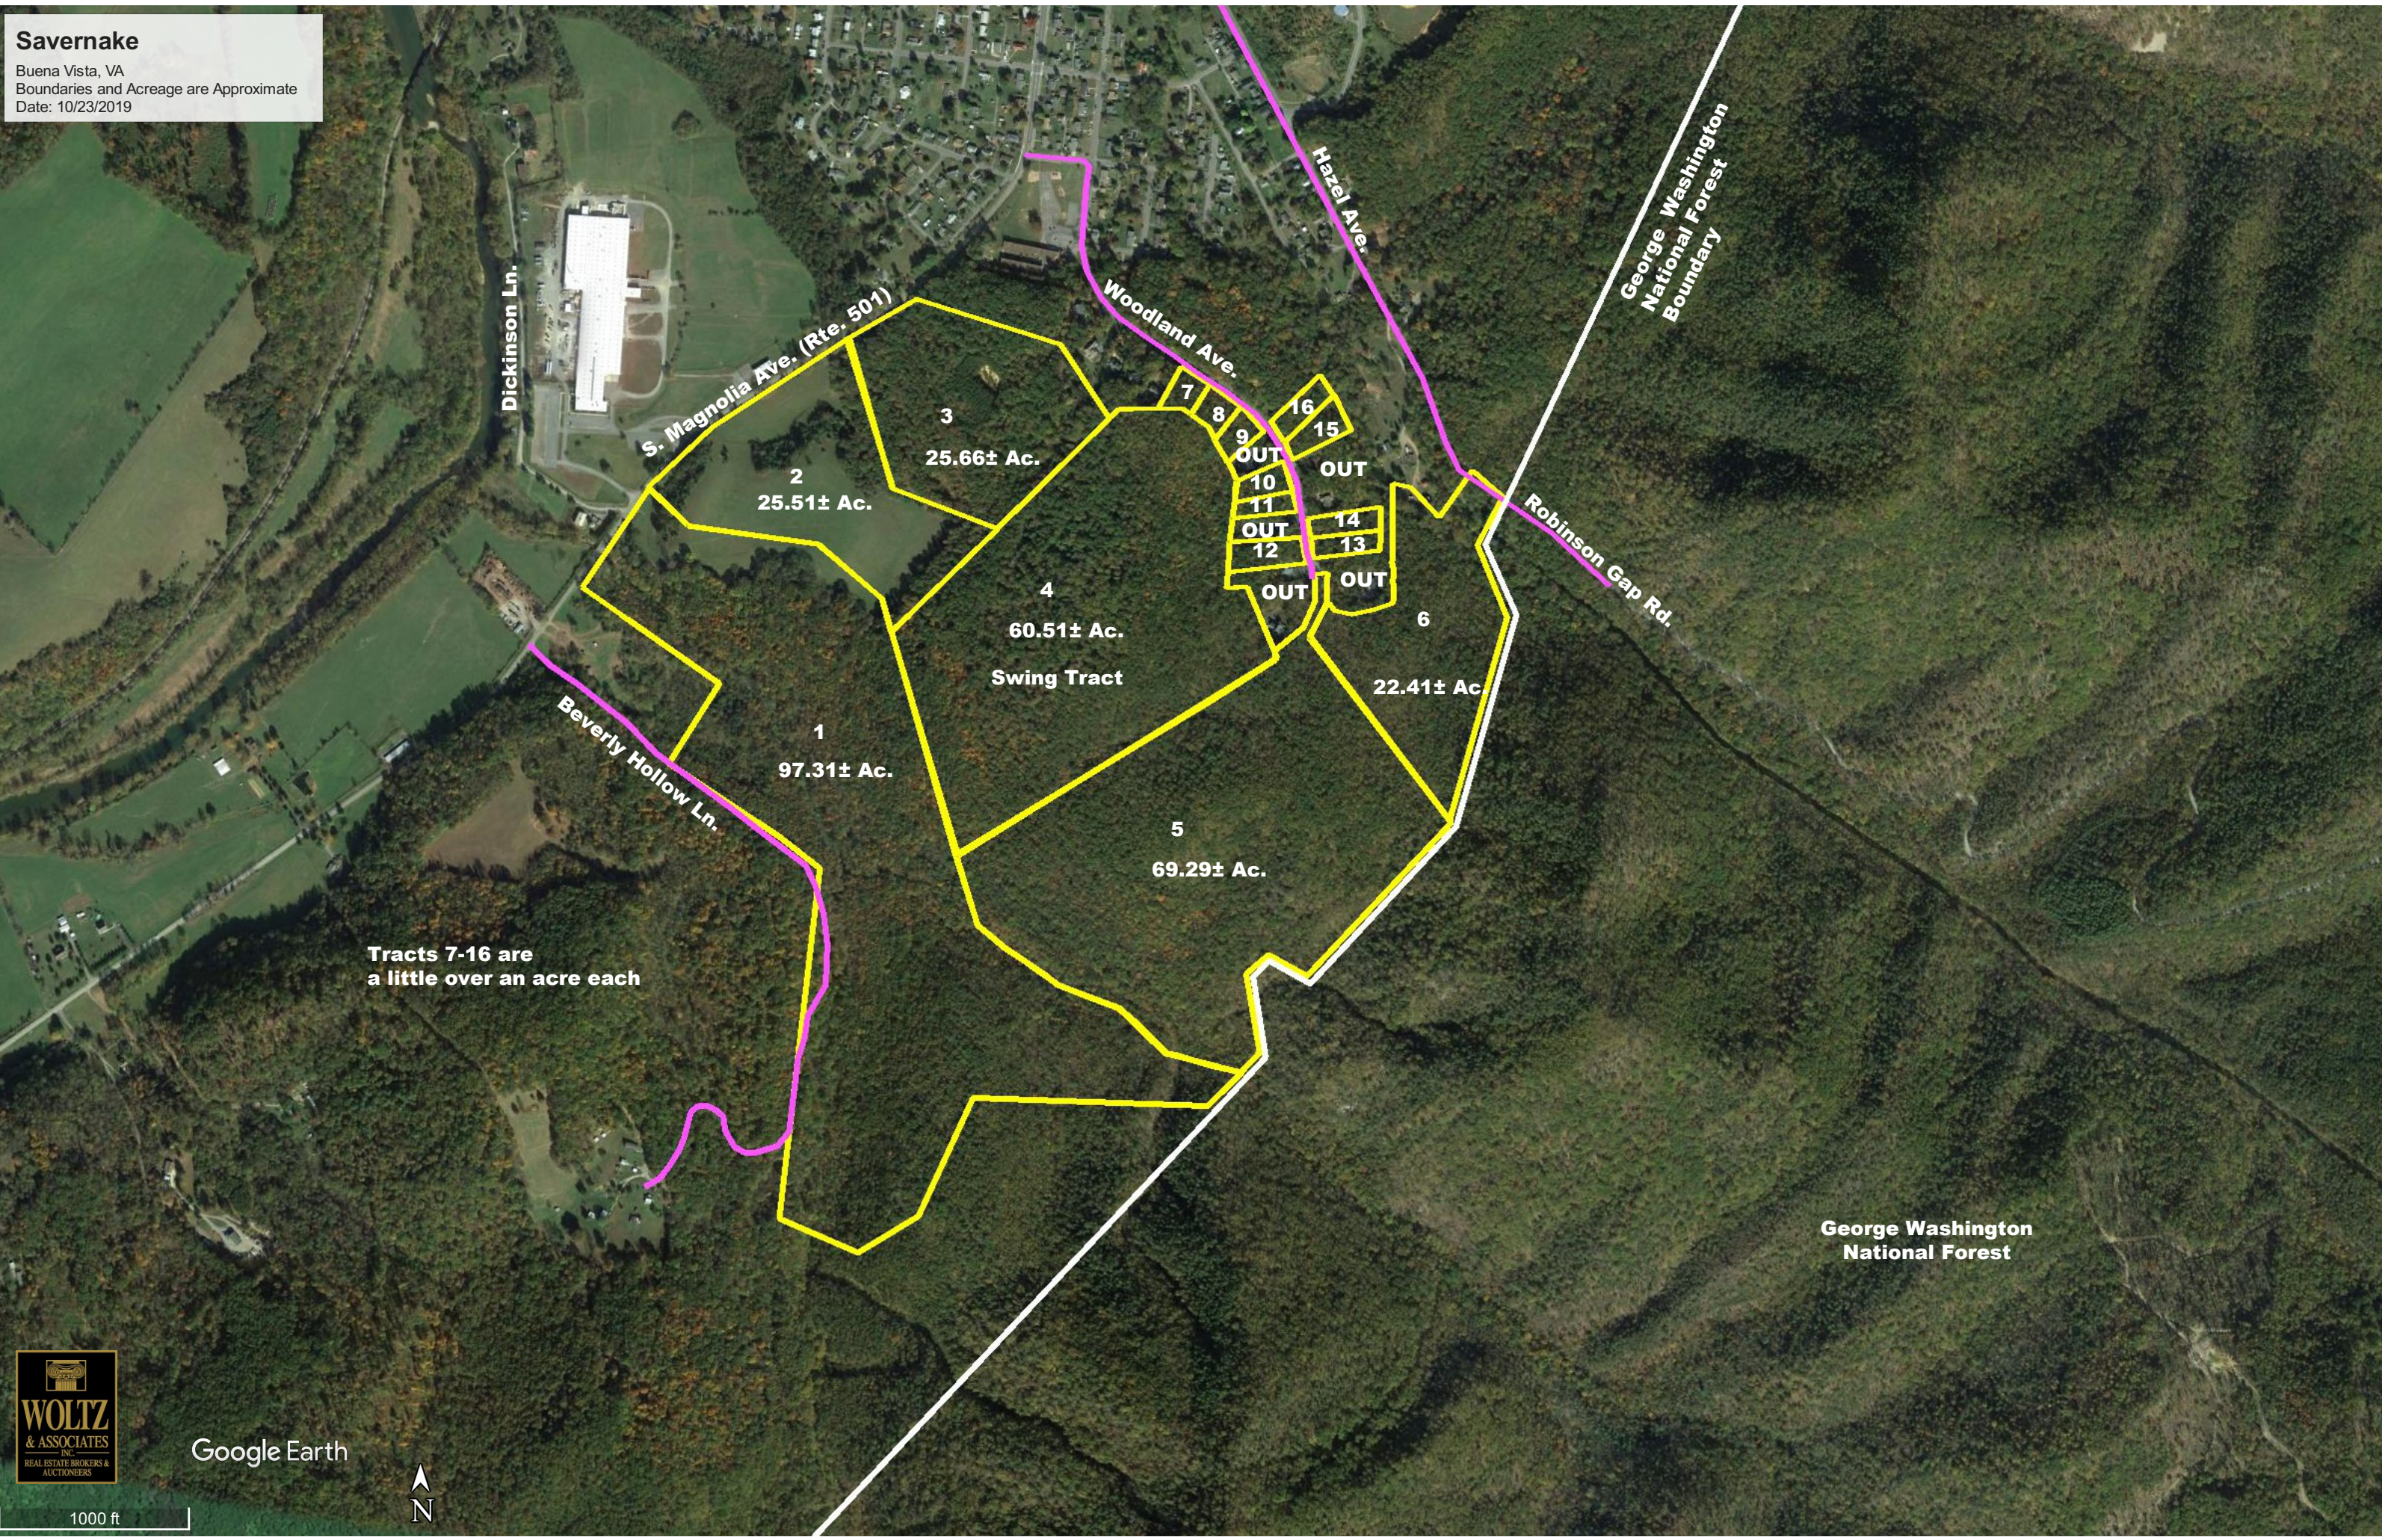

Savernake

Buena Vista, VA
Boundaries and Acreage are Approximate
Date: 10/23/2019

Tracts 7-16 are a little over an acre each

George Washington National Forest

Google Earth

1000 ft