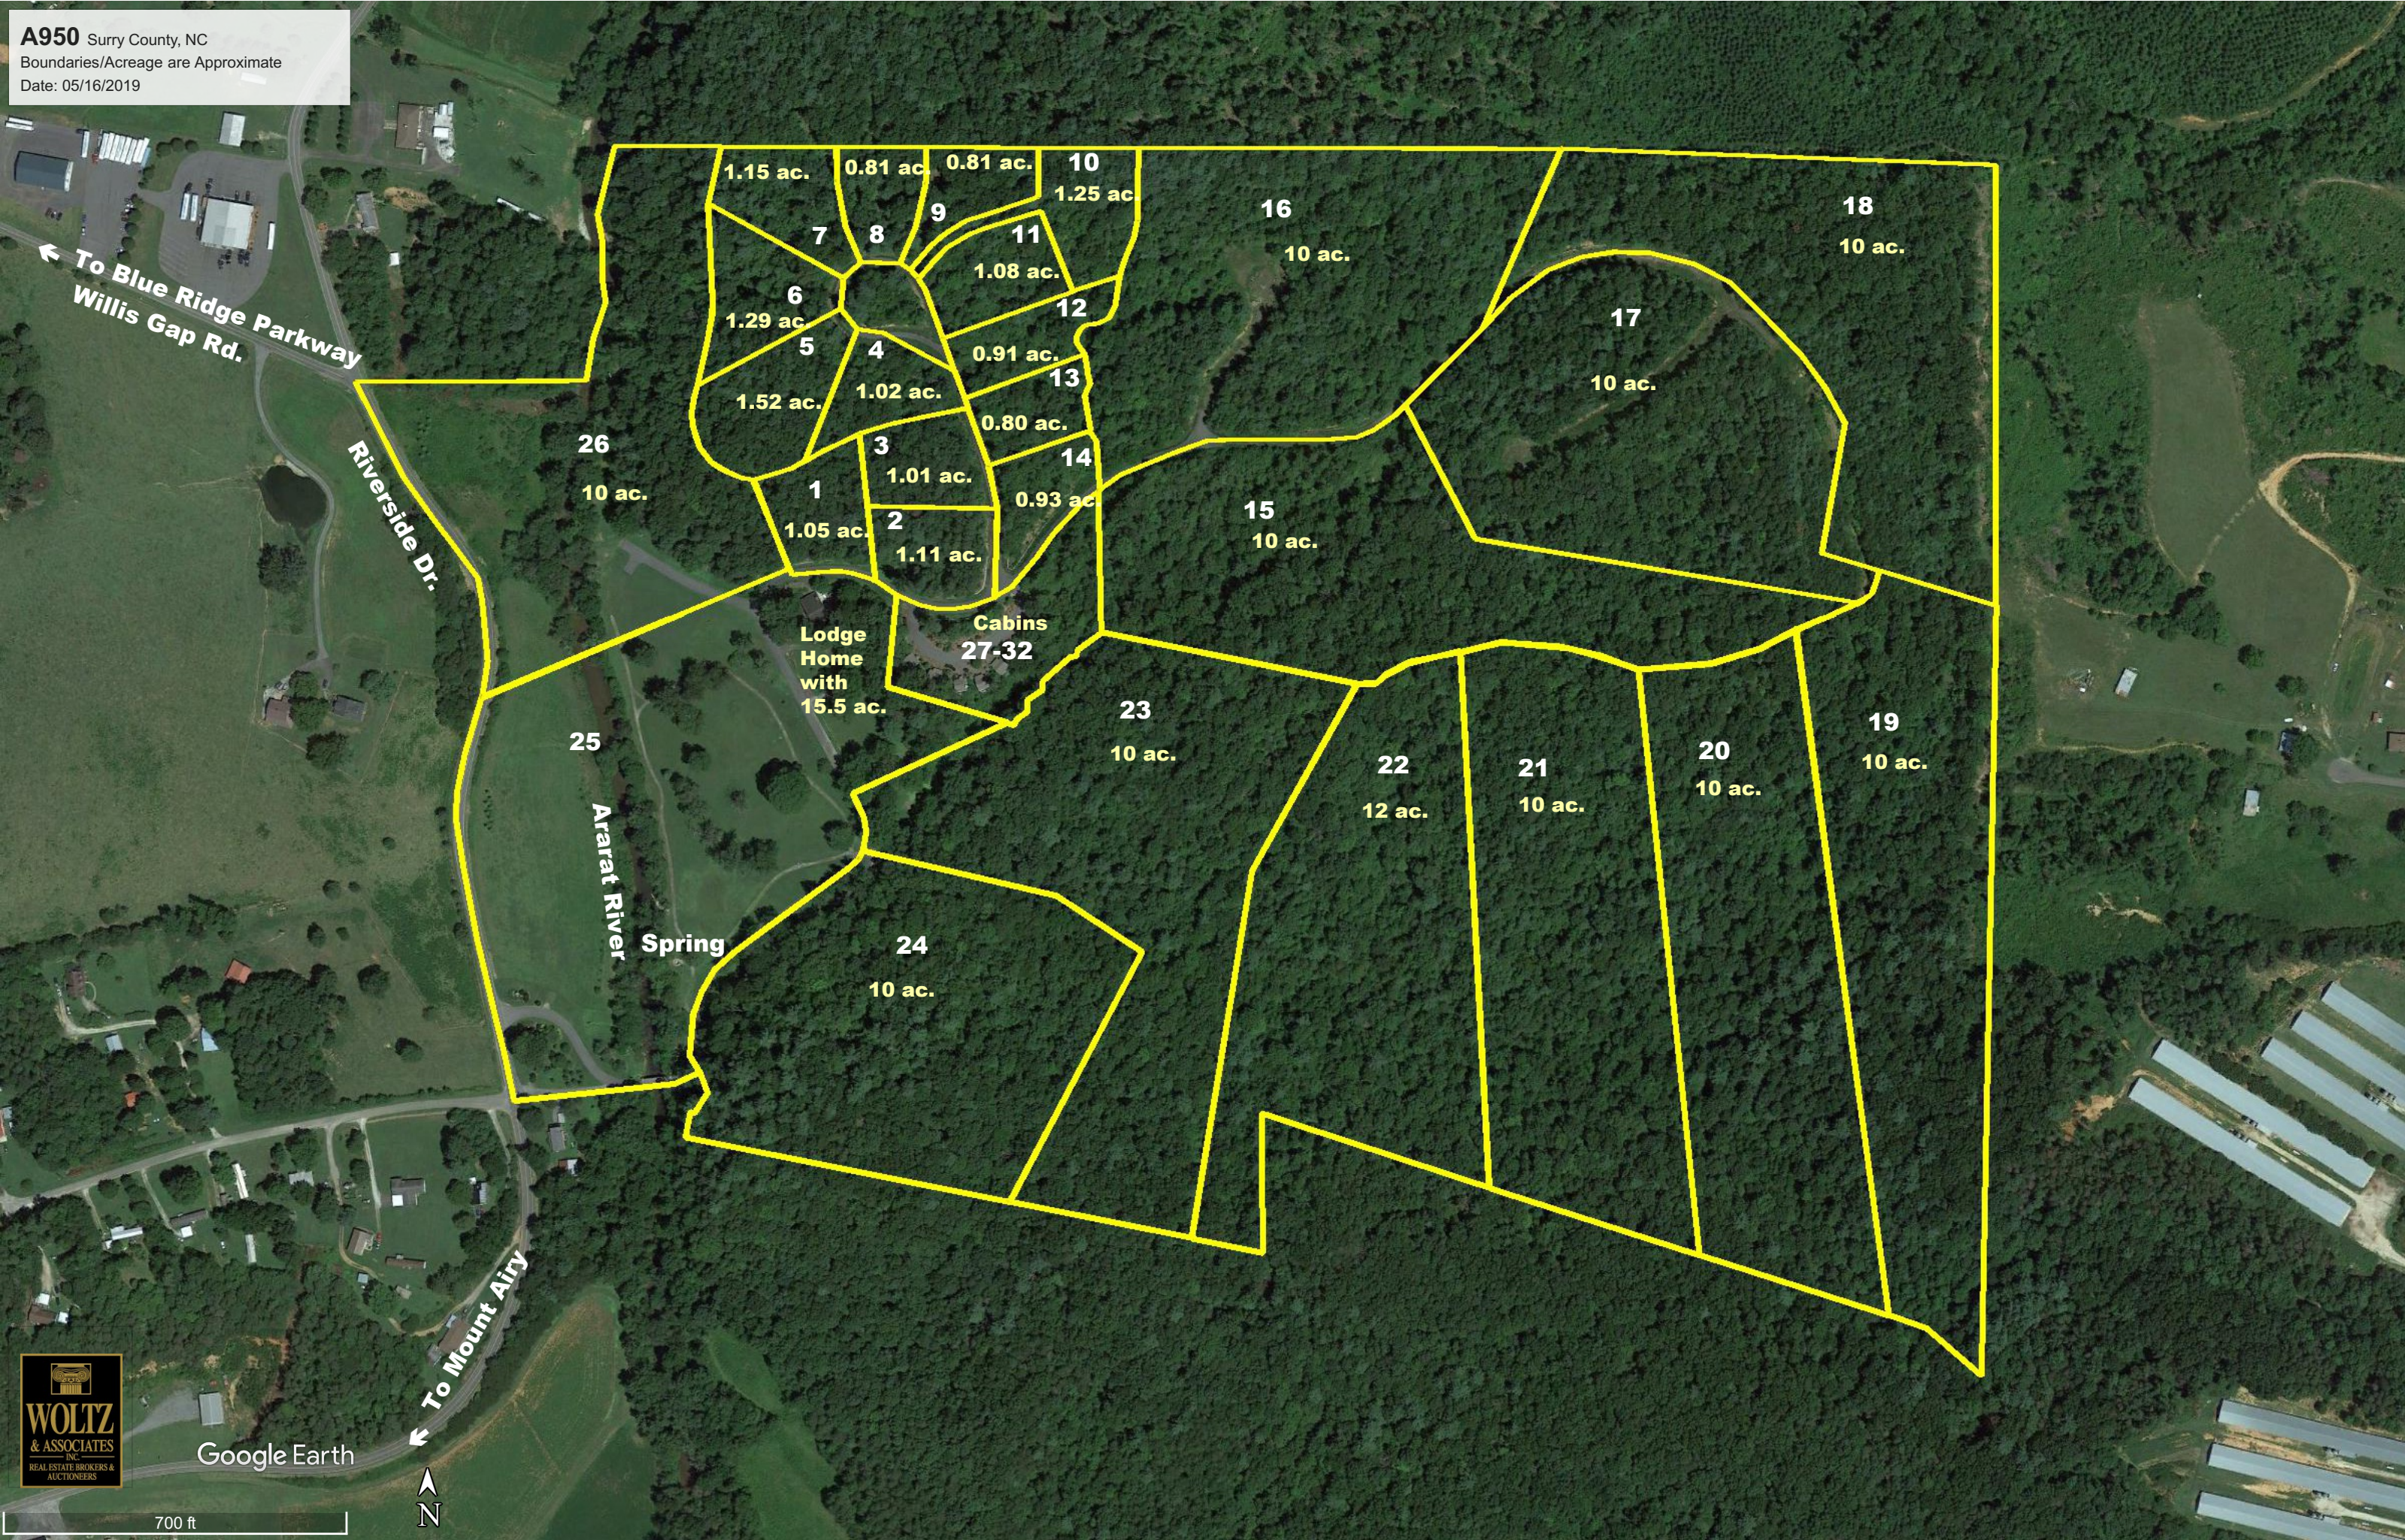

A950 Surry County, NC
Boundaries/Acreage are Approximate
Date: 05/16/2019

Google Earth

700 ft