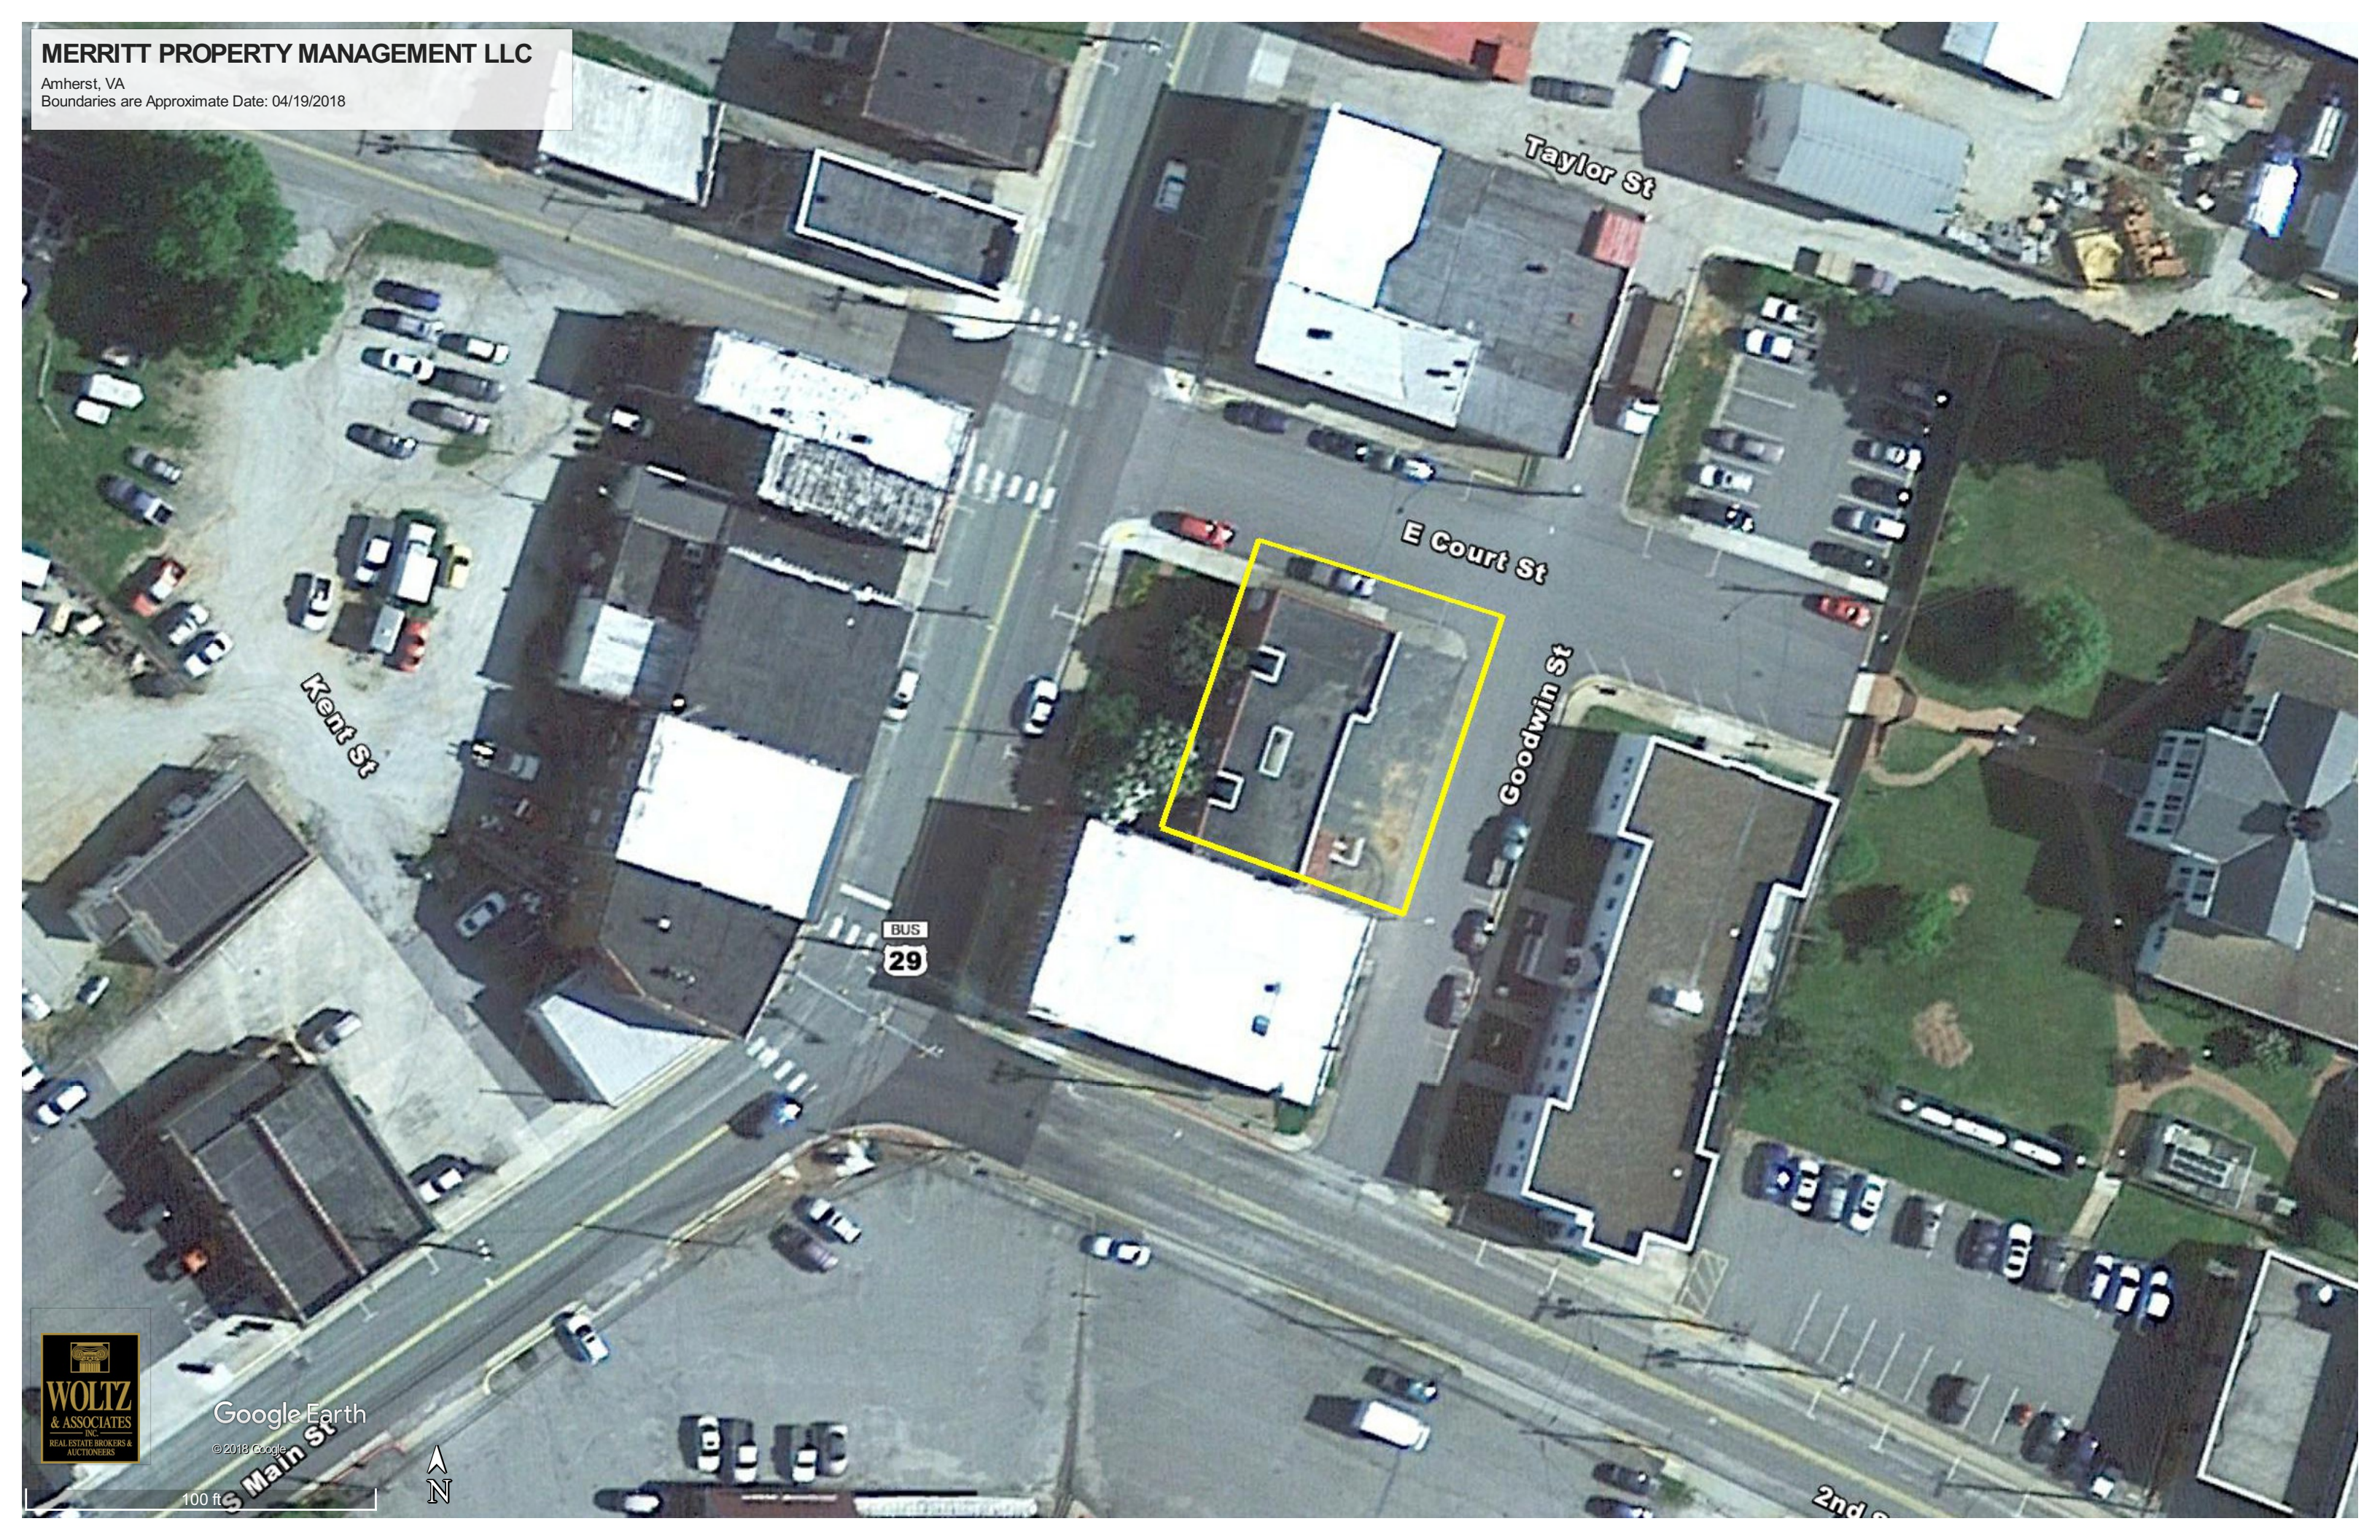

**MERRITT PROPERTY MANAGEMENT LLC**

Amherst, VA  
Boundaries are Approximate Date: 04/19/2018

Google Earth

© 2018 Google

100 ft