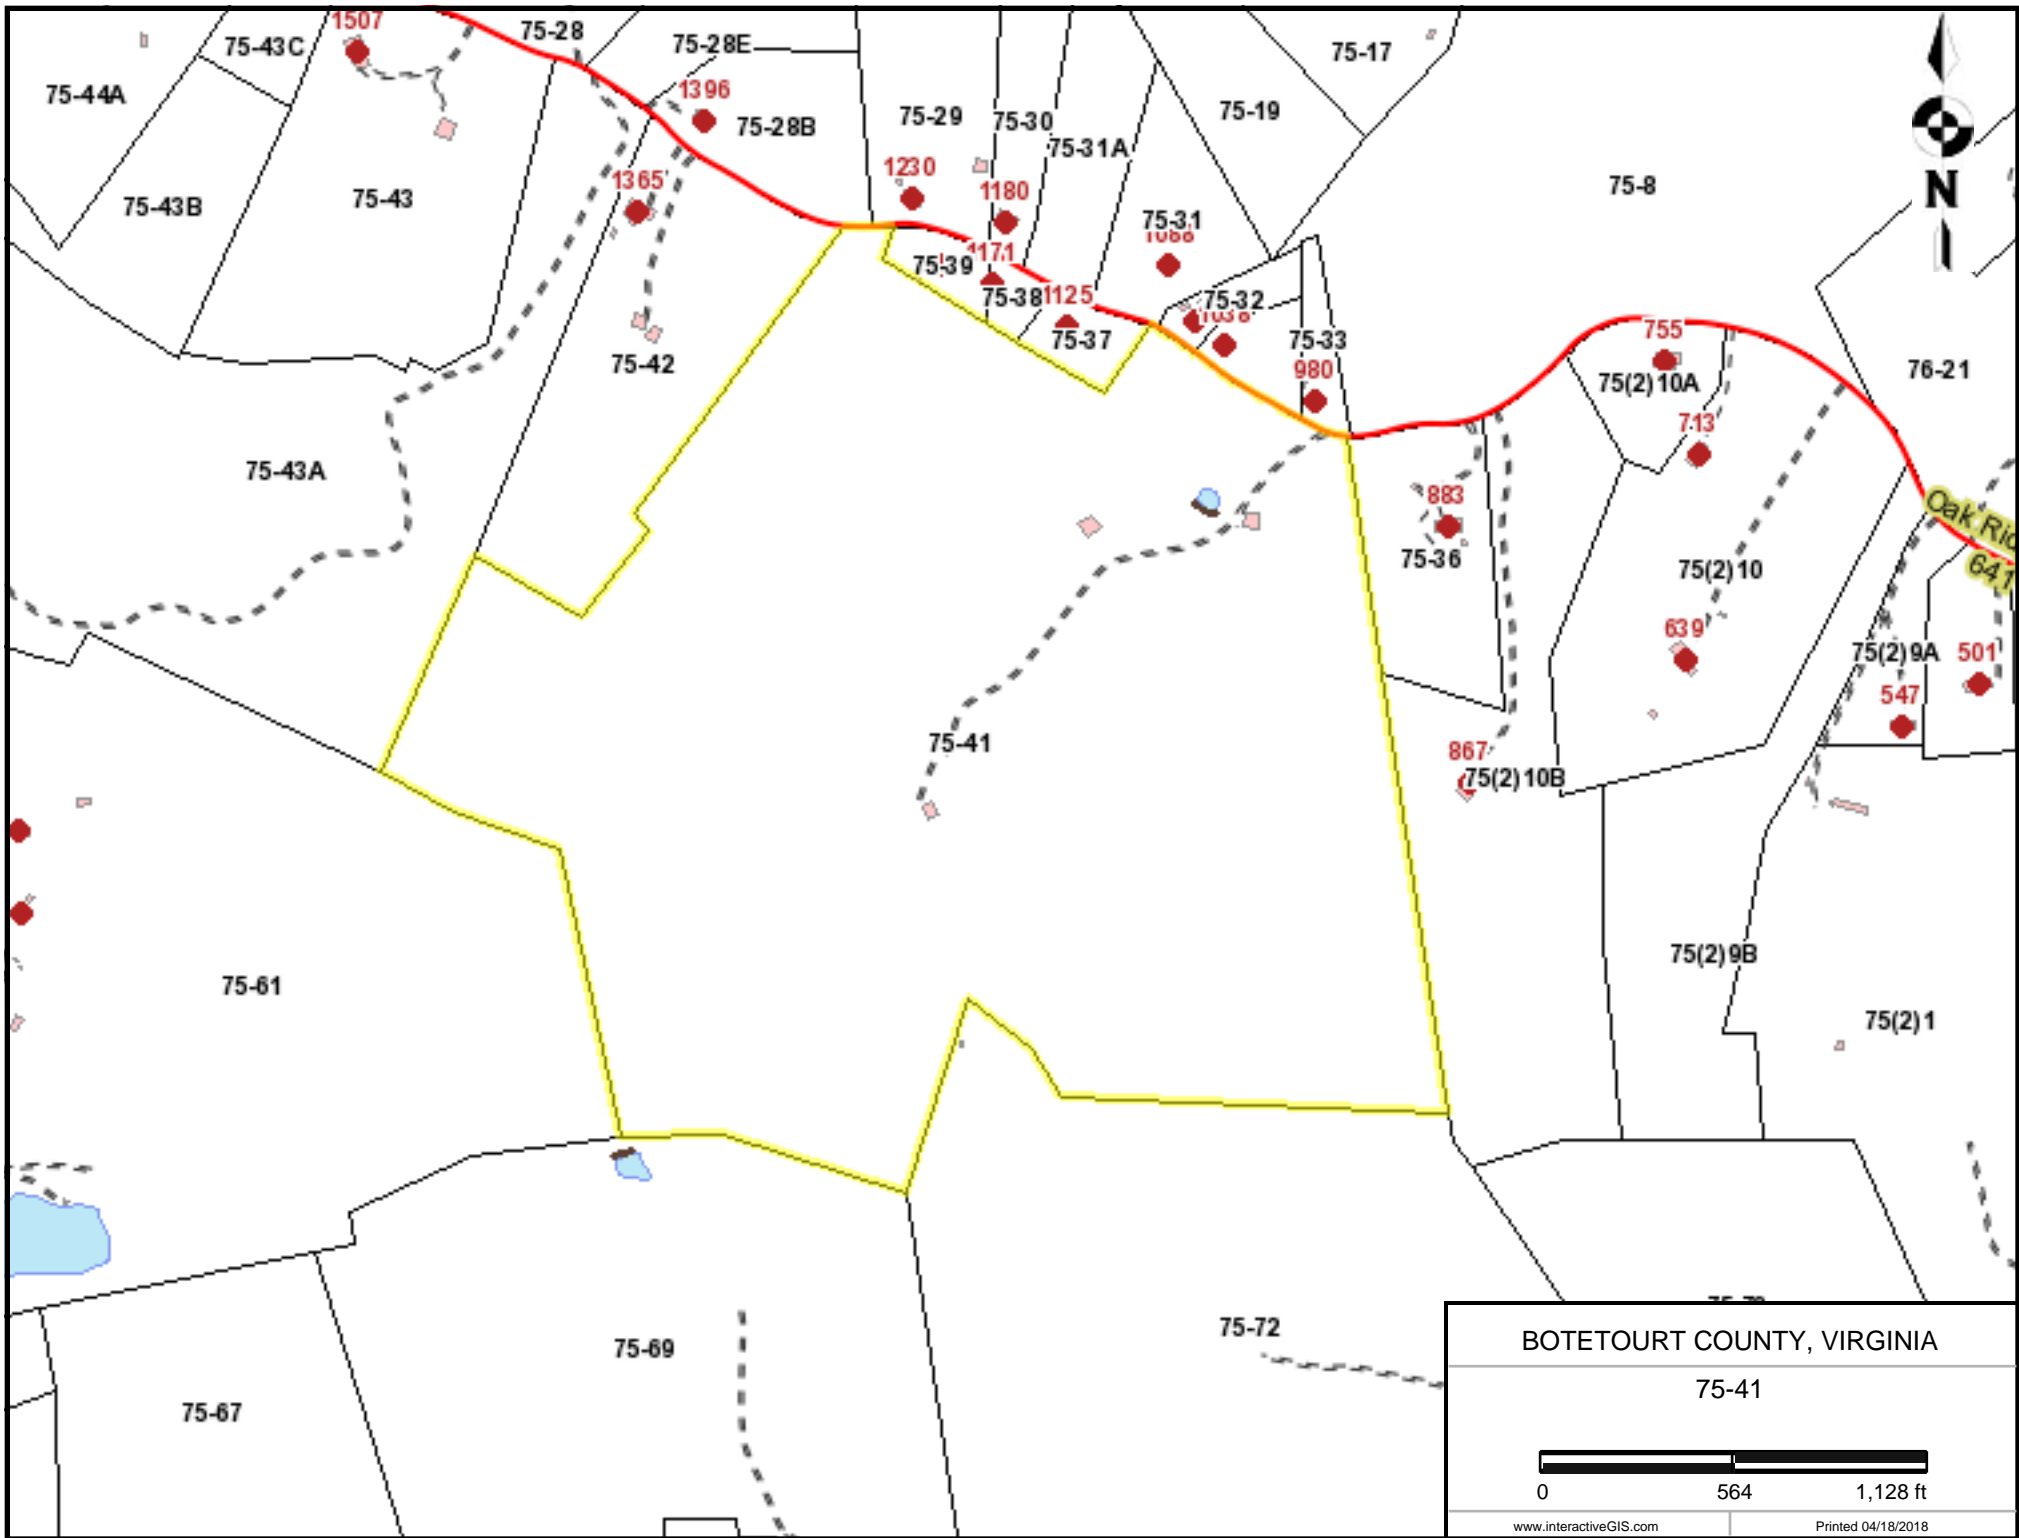

BOTETOURT COUNTY, VA - REAL ESTATE PROPERTY RECORD CARD

Owner	BOTETOURT ENTERPRISES LLC 155 DIAMOND RD SALEM, VA 24153	Tax Map	75-41	Attic
		Legal Desc	OAK RIDGE	Basement
		Parcel	24861	Stories
Location	OLD RIDGE RD BUCHANAN, 24066	Legal Acres	134.0000	Exterior
		Fin Area	0	Interior Finish
		Style		Construction

Finished Rms	3 fixt. bath	Floor	Total Area	Finished
Bedrooms	2 fixt. bath			
Fireplaces 0	Primary heat			
	Central AC			

Public Utilities

Water
Sewer
Gas
Electric Y

01 02 03

BOTETOURT COUNTY, VIRGINIA

75-41

BOTETOURT COUNTY, VIRGINIA

Default View