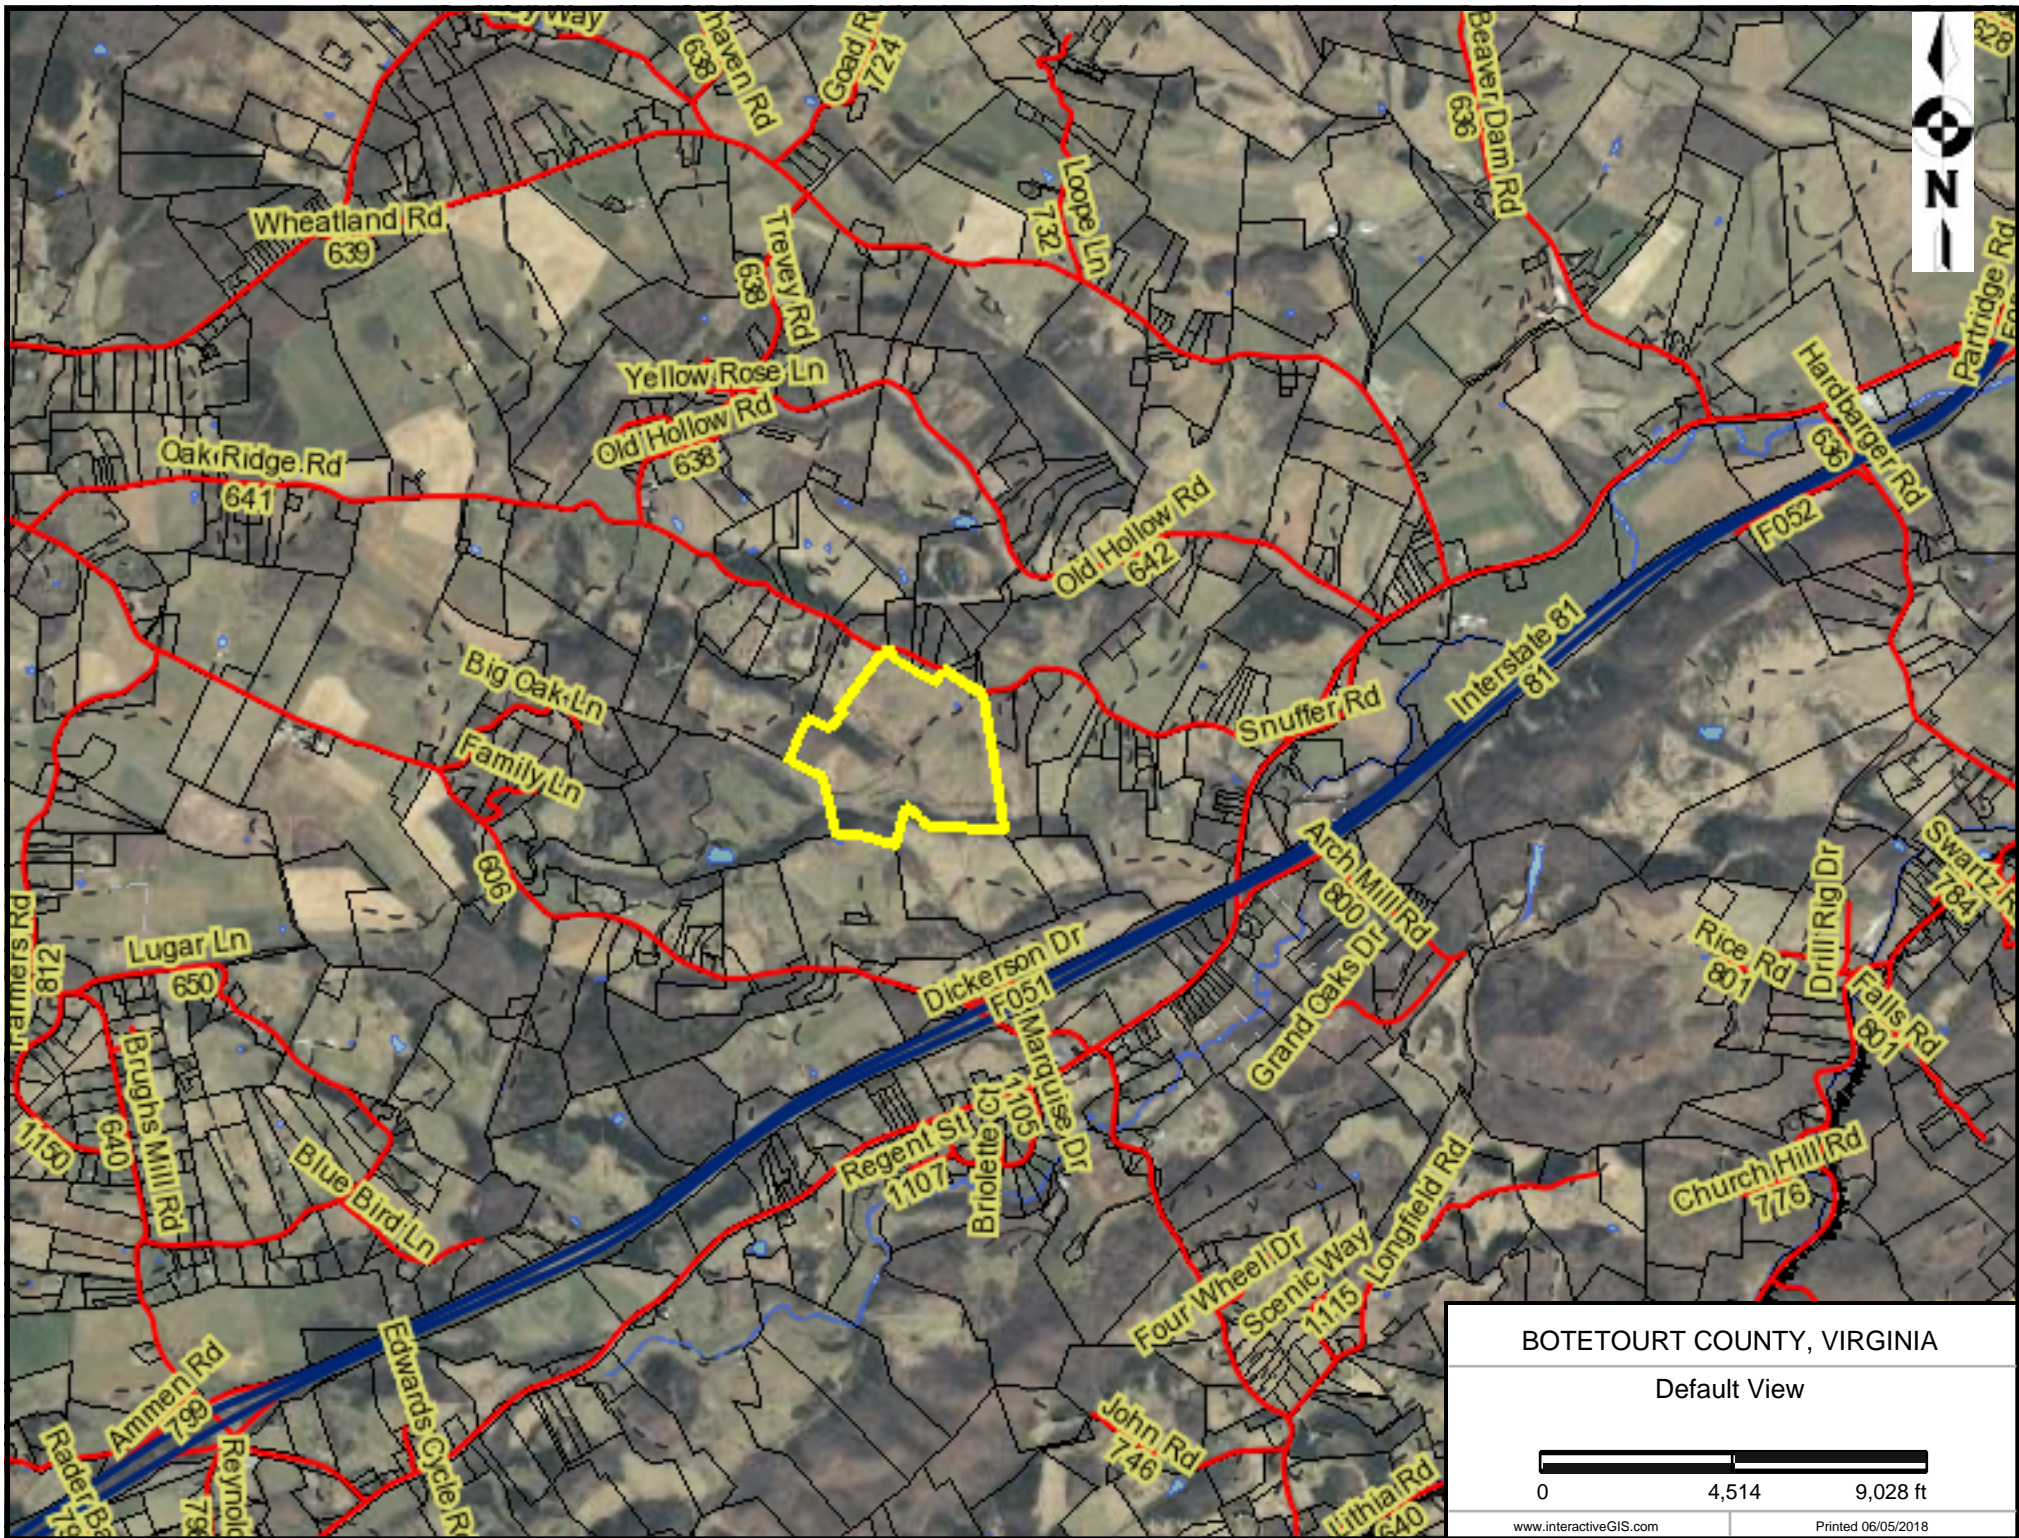

BOTETOURT COUNTY, VA - REAL ESTATE PROPERTY RECORD CARD

Owner	BOTETOURT ENTERPRISES LLC 155 DIAMOND RD SALEM, VA 24153	Tax Map	75-41	Attic
		Legal Desc	OAK RIDGE	Basement
		Parcel	24861	Stories
Location	OLD RIDGE RD BUCHANAN, 24066	Legal Acres	134.0000	Exterior
		Fin Area	0	Interior Finish
		Style		Construction

BOTETOURT COUNTY, VIRGINIA

Default View