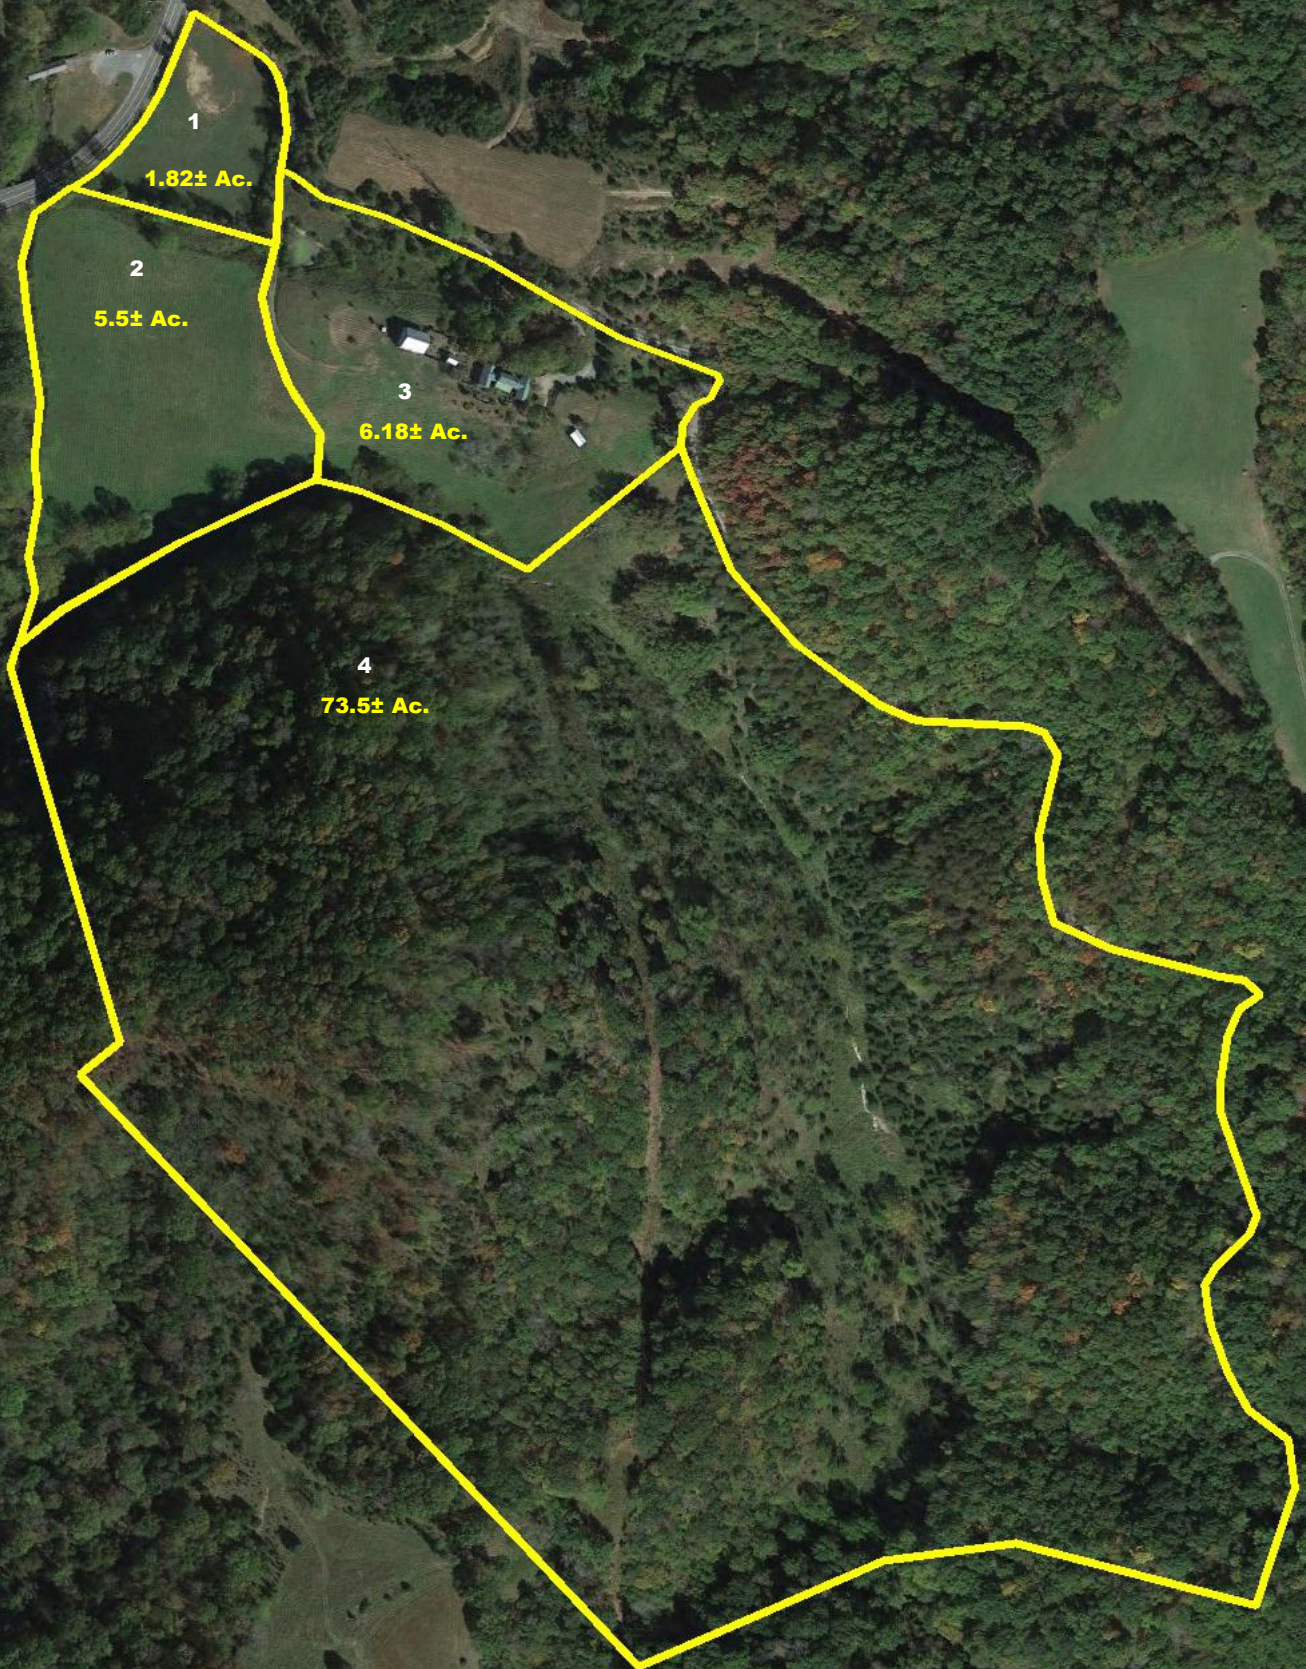

**174 Pyne Mountain Rd**

Union, WV  
Boundaries are Approximate Date: 06/28/2018 - 4 Tract Division

Google Earth

800 ft