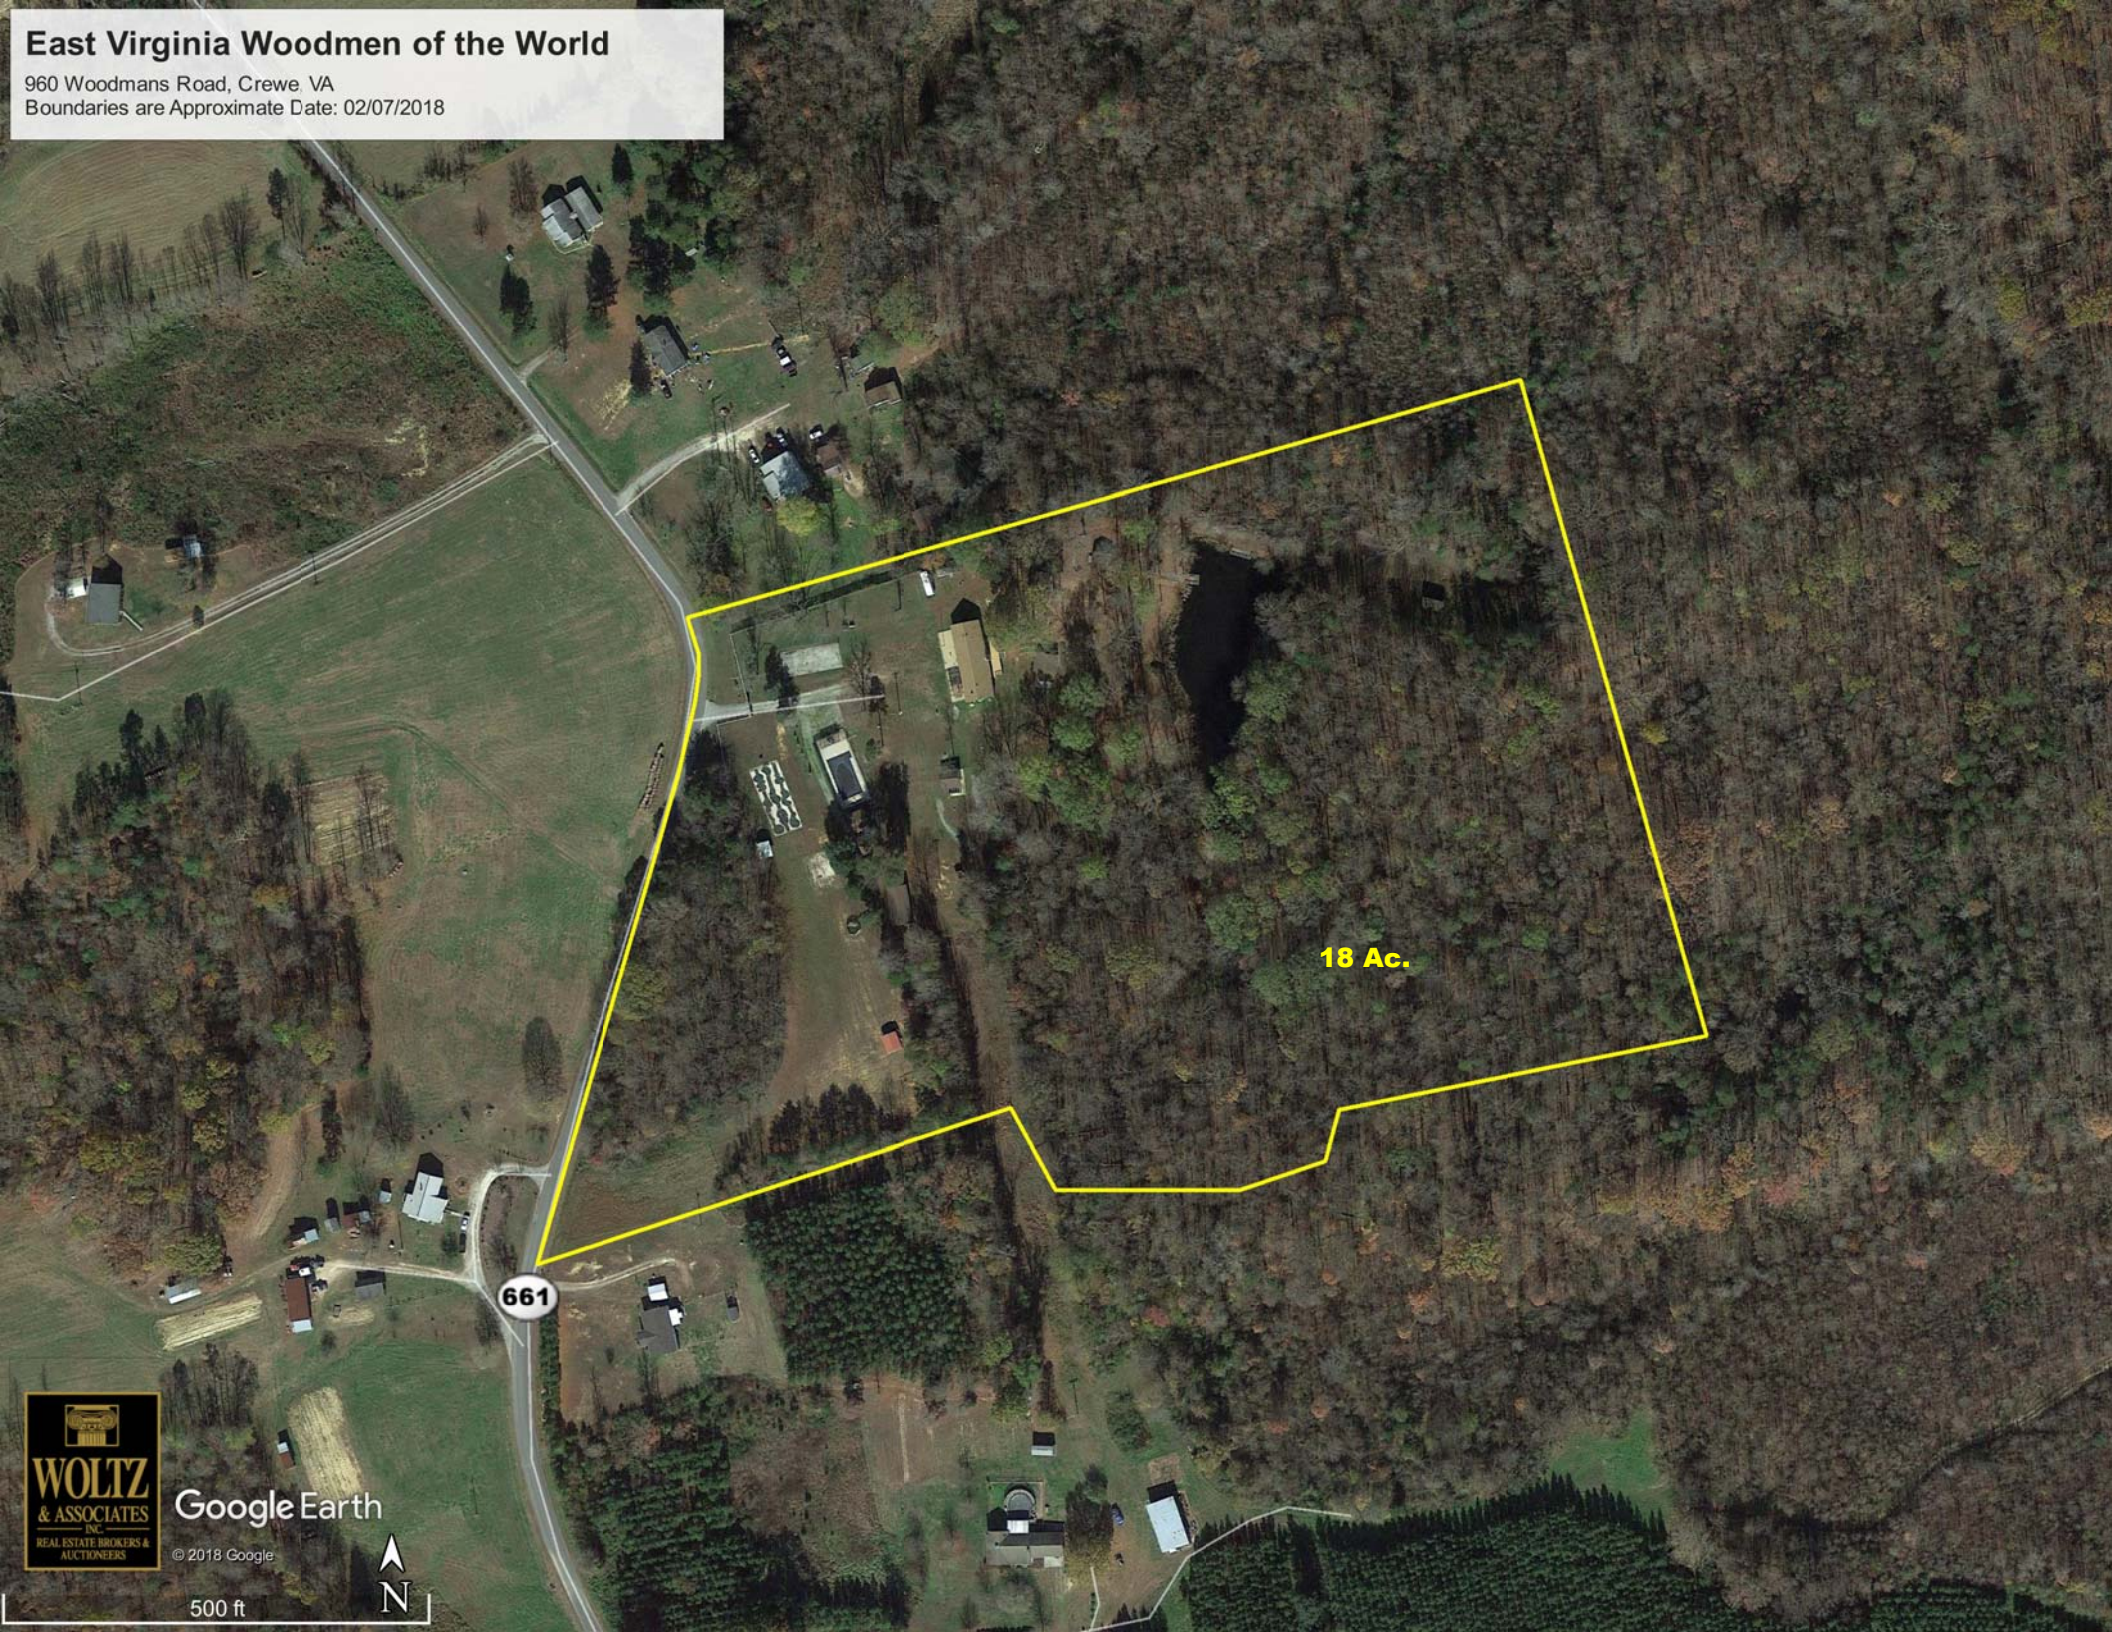

# East Virginia Woodmen of the World

960 Woodmans Road, Crewe VA  
Boundaries are Approximate Date: 02/07/2018

18 Ac.

661

Google Earth

© 2018 Google

500 ft