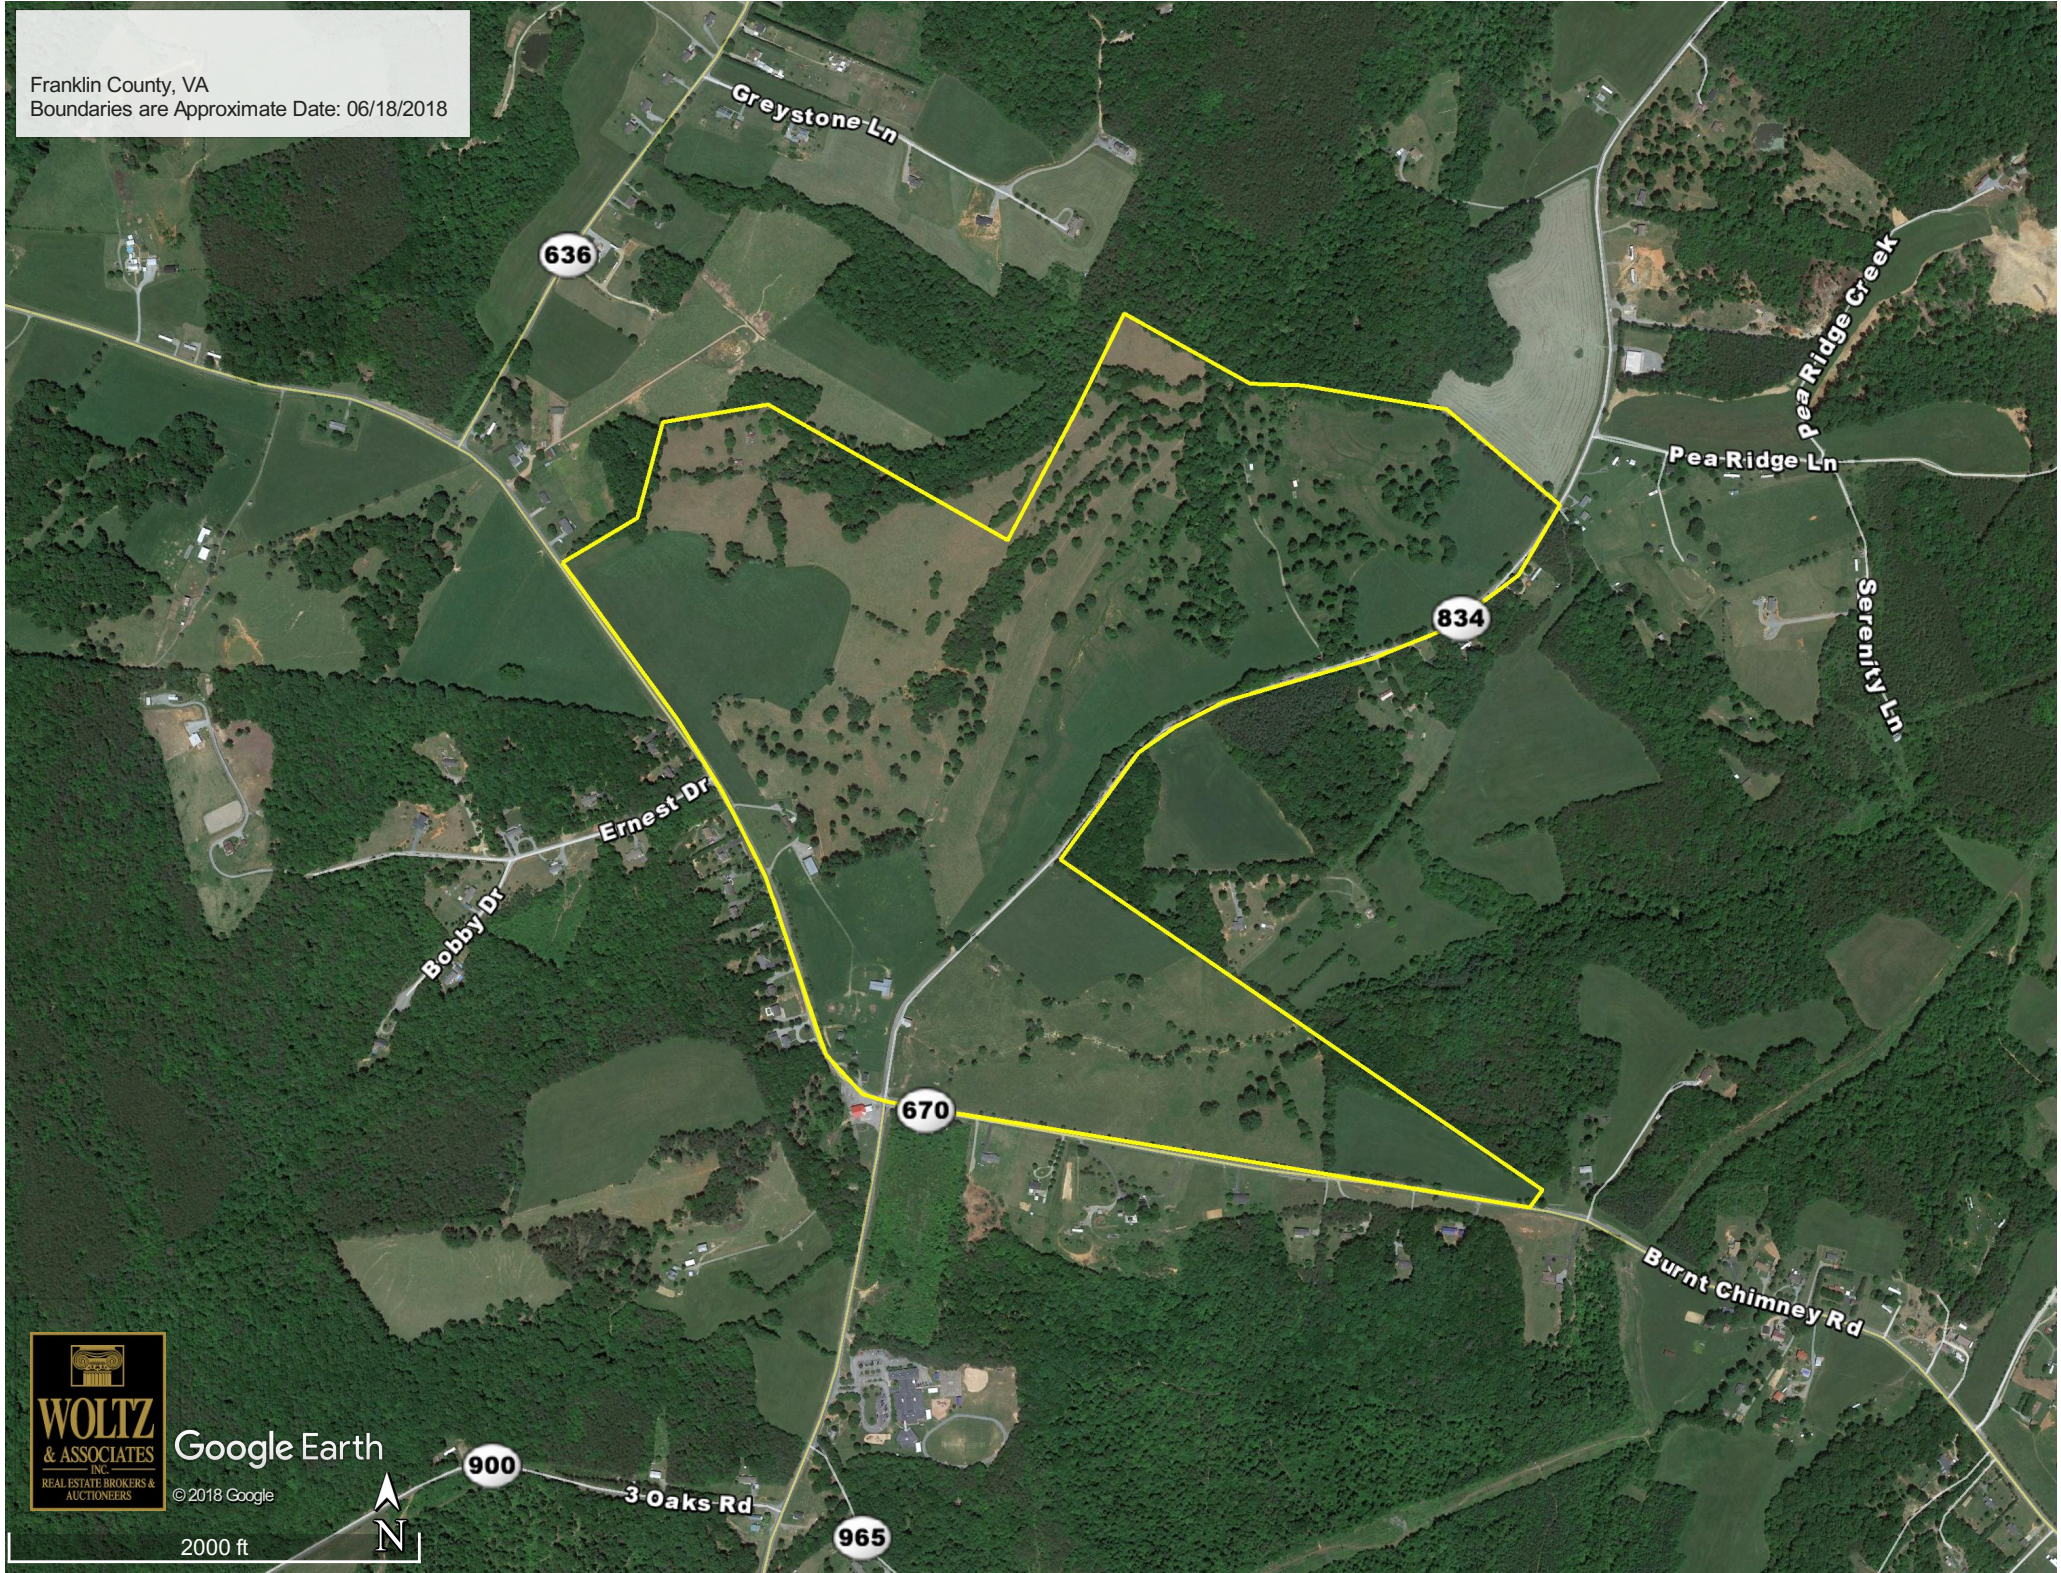

Franklin County, VA
Boundaries are Approximate Date: 06/18/2018

Google Earth

© 2018 Google

2000 ft