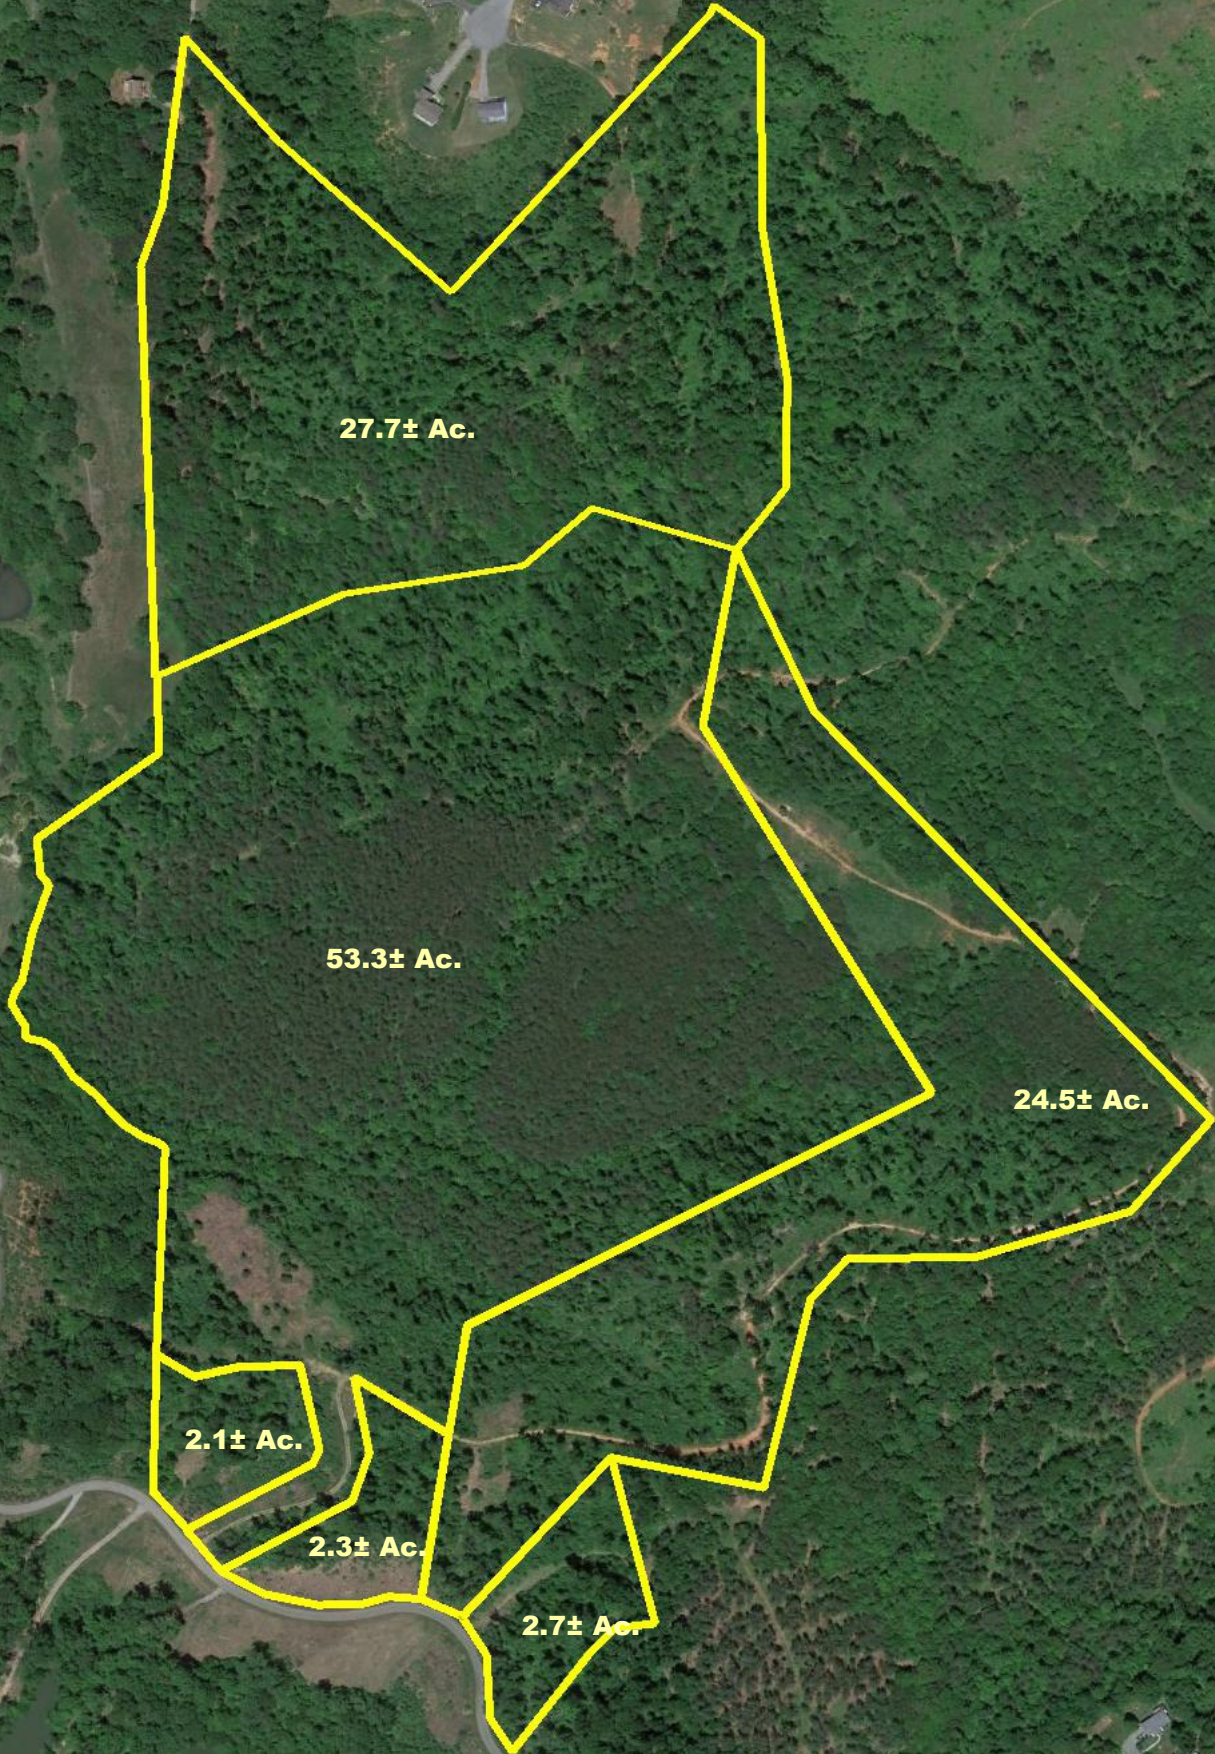

Turman
Franklin County, VA
Boundaries are Approximate Date: 07/25/2018

Google Earth

1000 ft