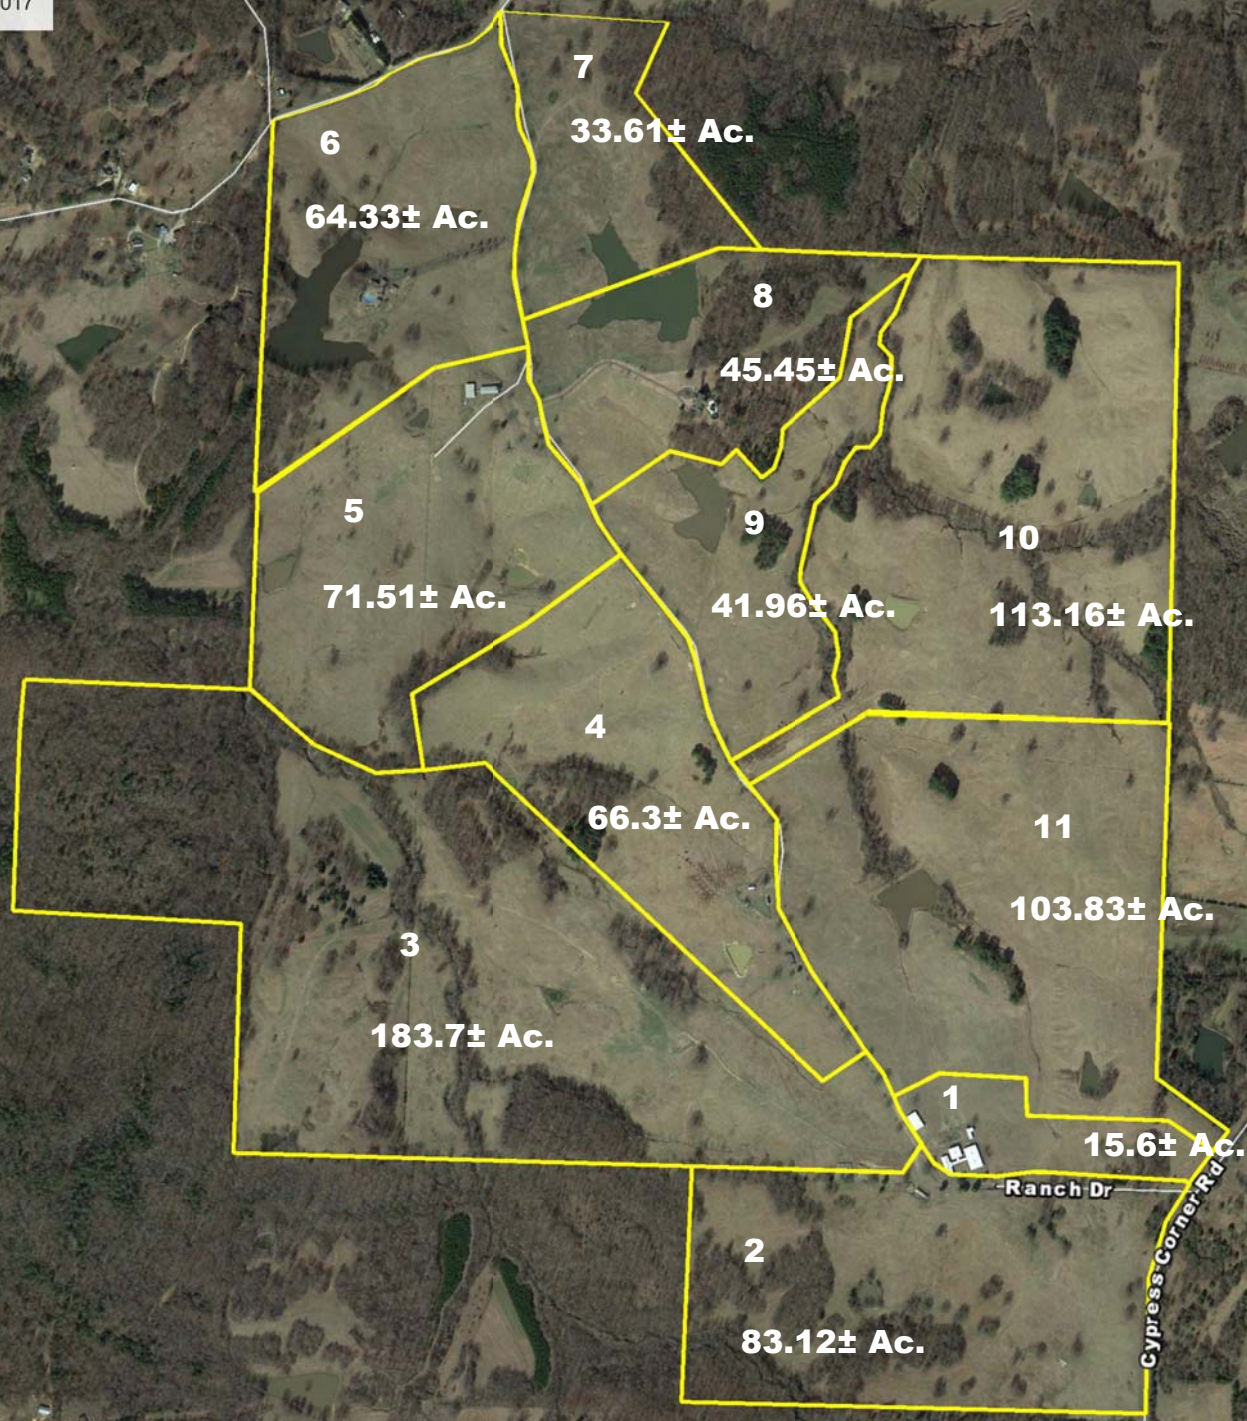

**Adair (Tate Co.)**  
Tate County, MS  
Boundaries are Approximate Date: 03/31/2017

**WOLTZ & ASSOCIATES**  
INC.  
REAL ESTATE BROKERS & AUCTIONEERS

Google Earth  
© 2016 Google

2000 ft

N