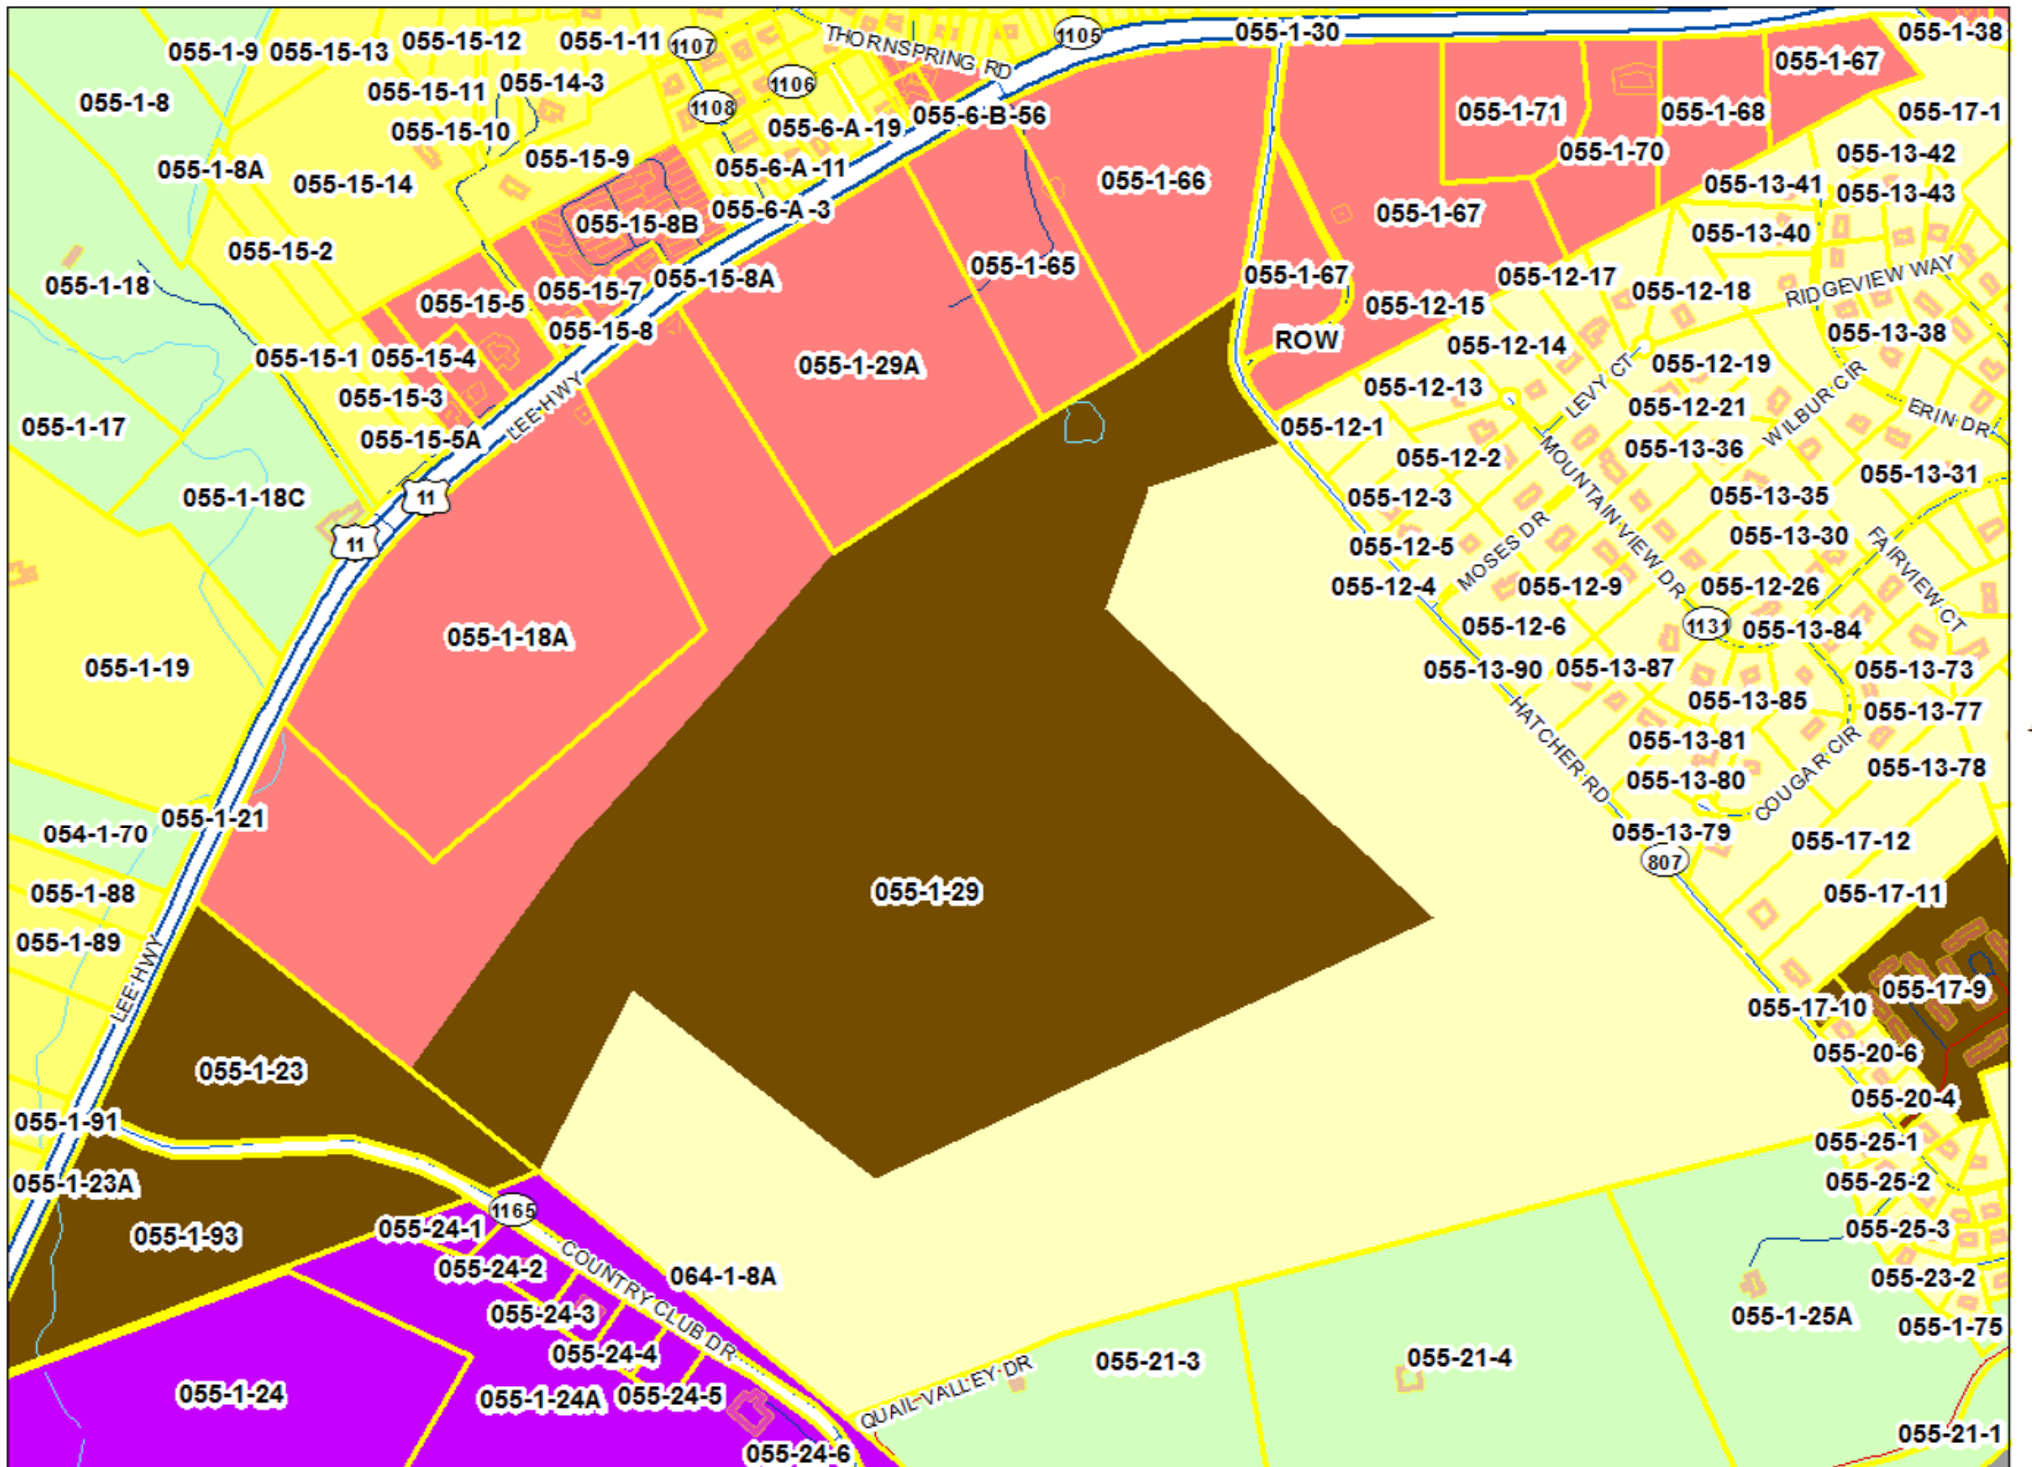

# PULASKI COUNTY, VIRGINIA

0 365 710 1,420 2,130 2,840 Feet

Aerial Imagery © 2002 Commonwealth of Virginia