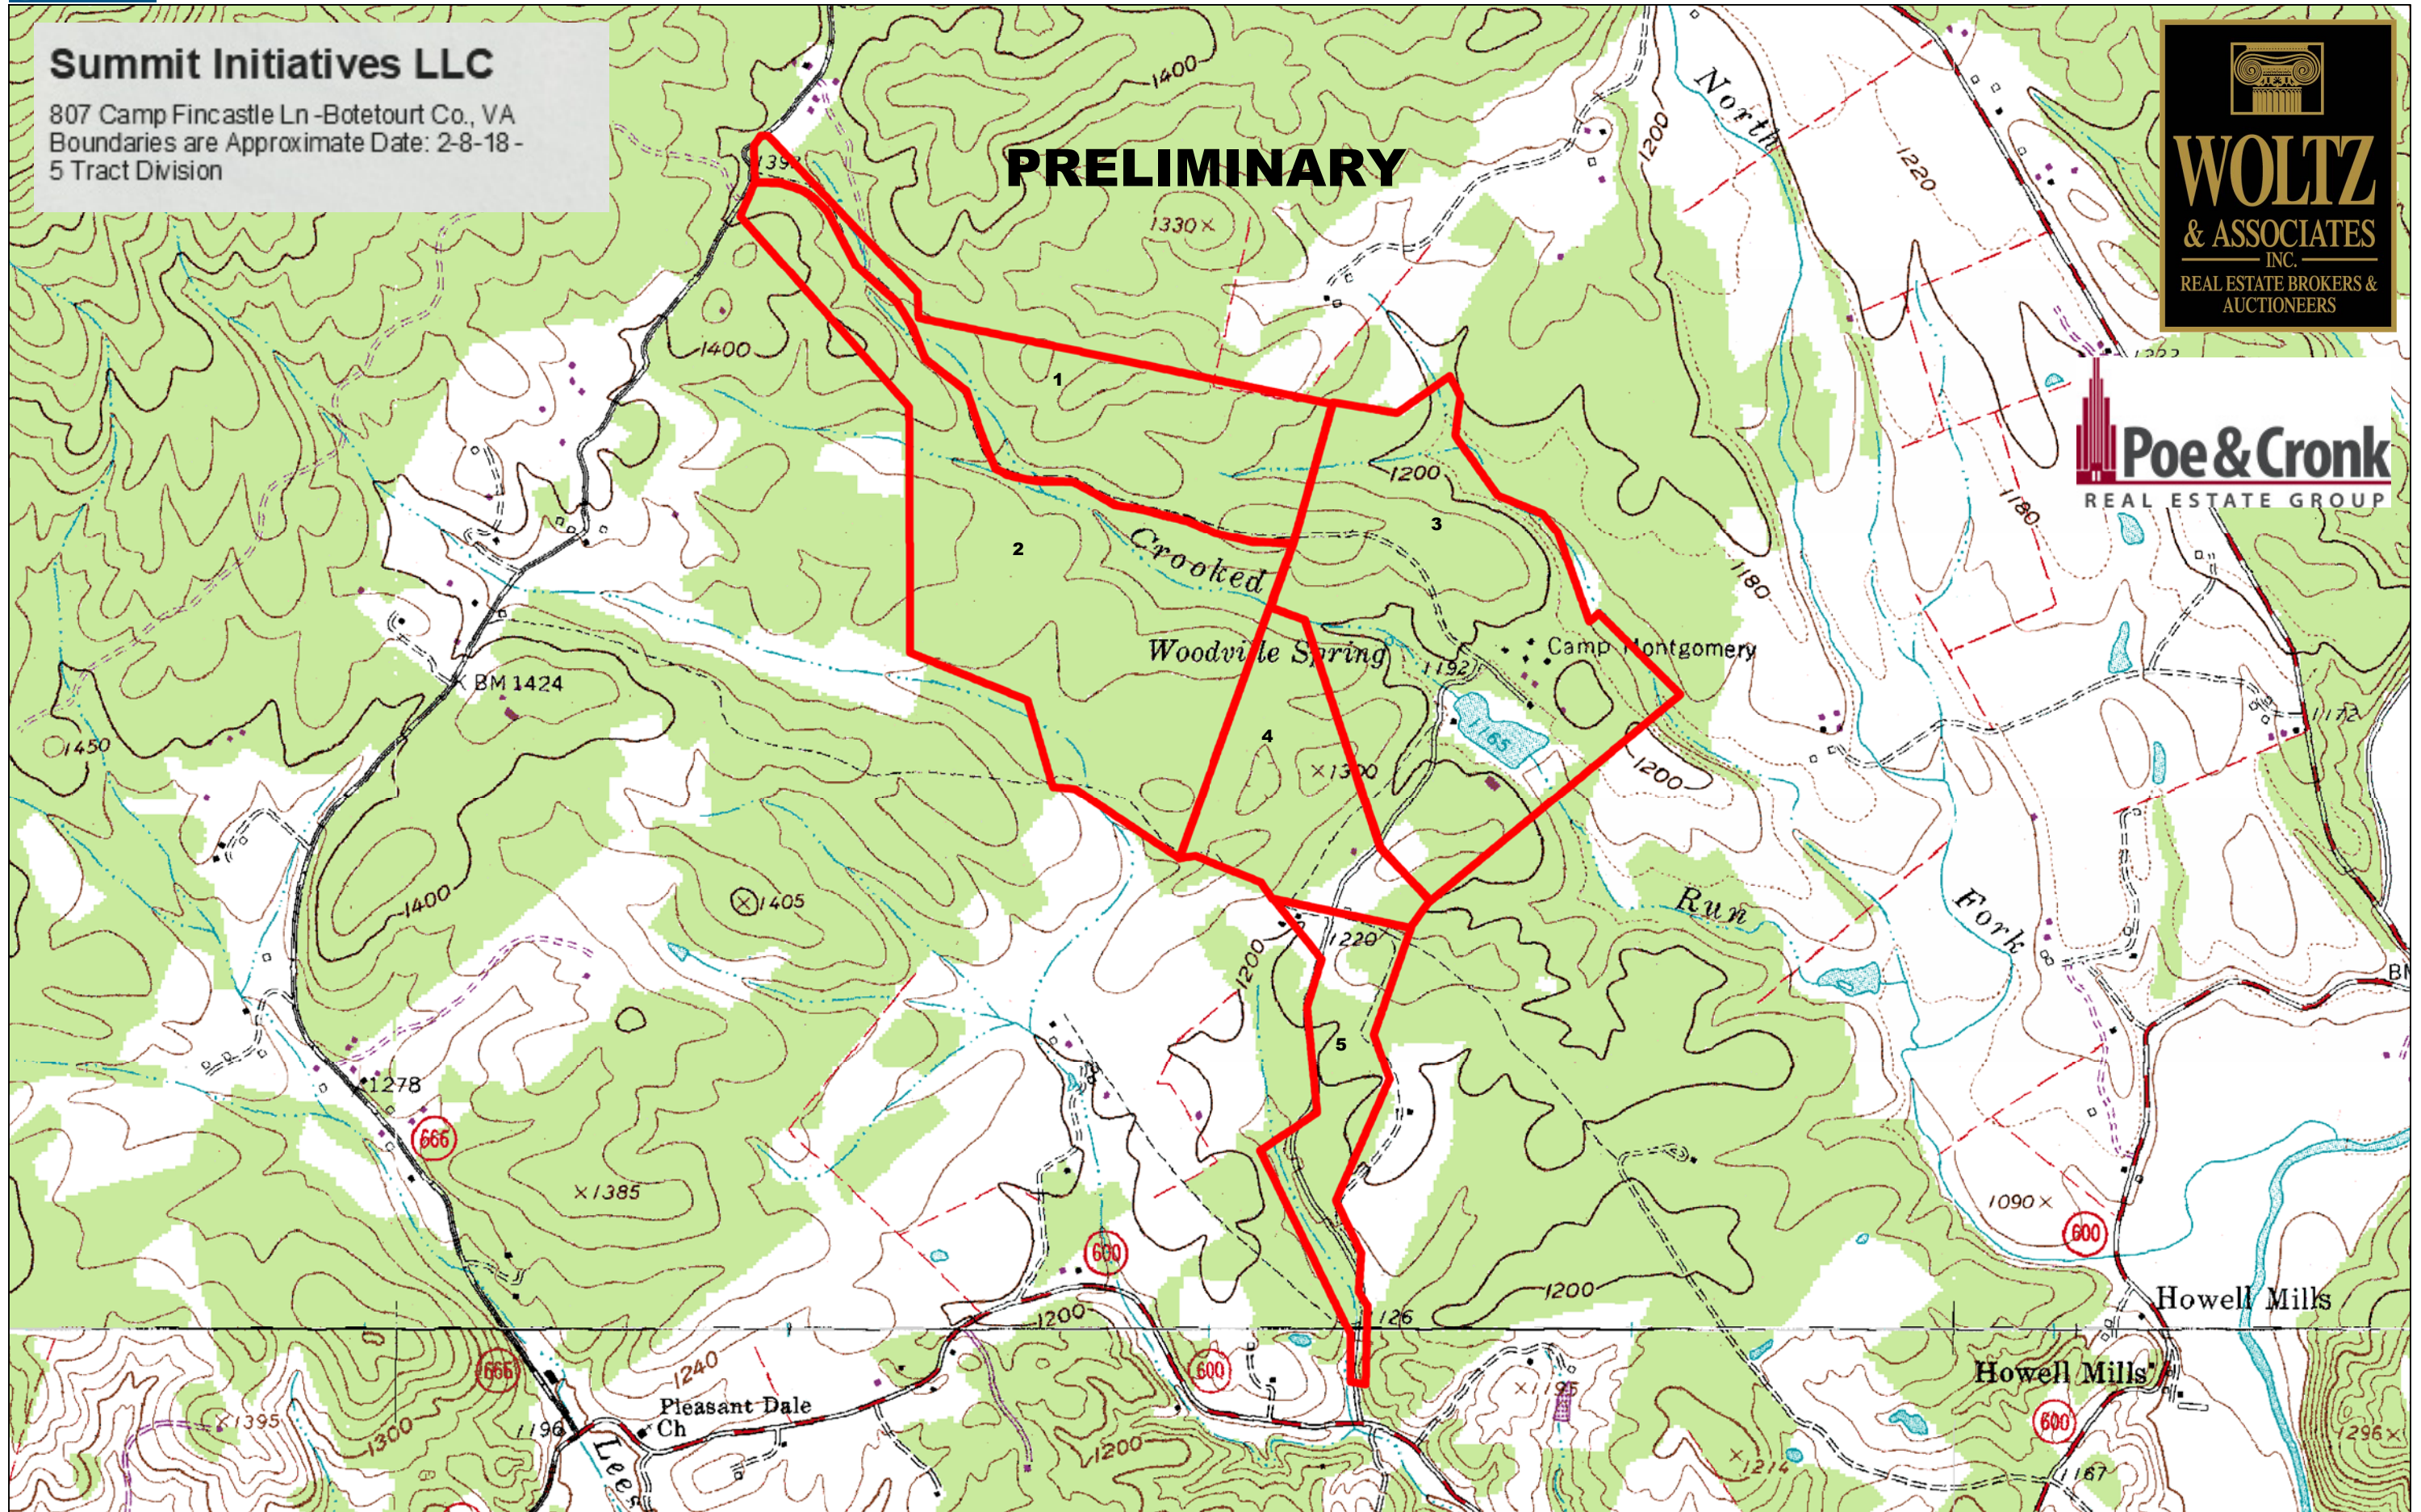

Summit Initiatives LLC

807 Camp Fincastle Ln -Botetourt Co., VA
Boundaries are Approximate Date: 2-8-18 -
5 Tract Division

PRELIMINARY

WOLTZ
& ASSOCIATES
INC.
REAL ESTATE BROKERS &
AUCTIONEERS

Poe & Cronk
REAL ESTATE GROUP

Data use subject to license.

© DeLorme. XMap® 8.

www.delorme.com

Scale 1 : 14,400

1" = 136.2 ft Data Zoom 13-0