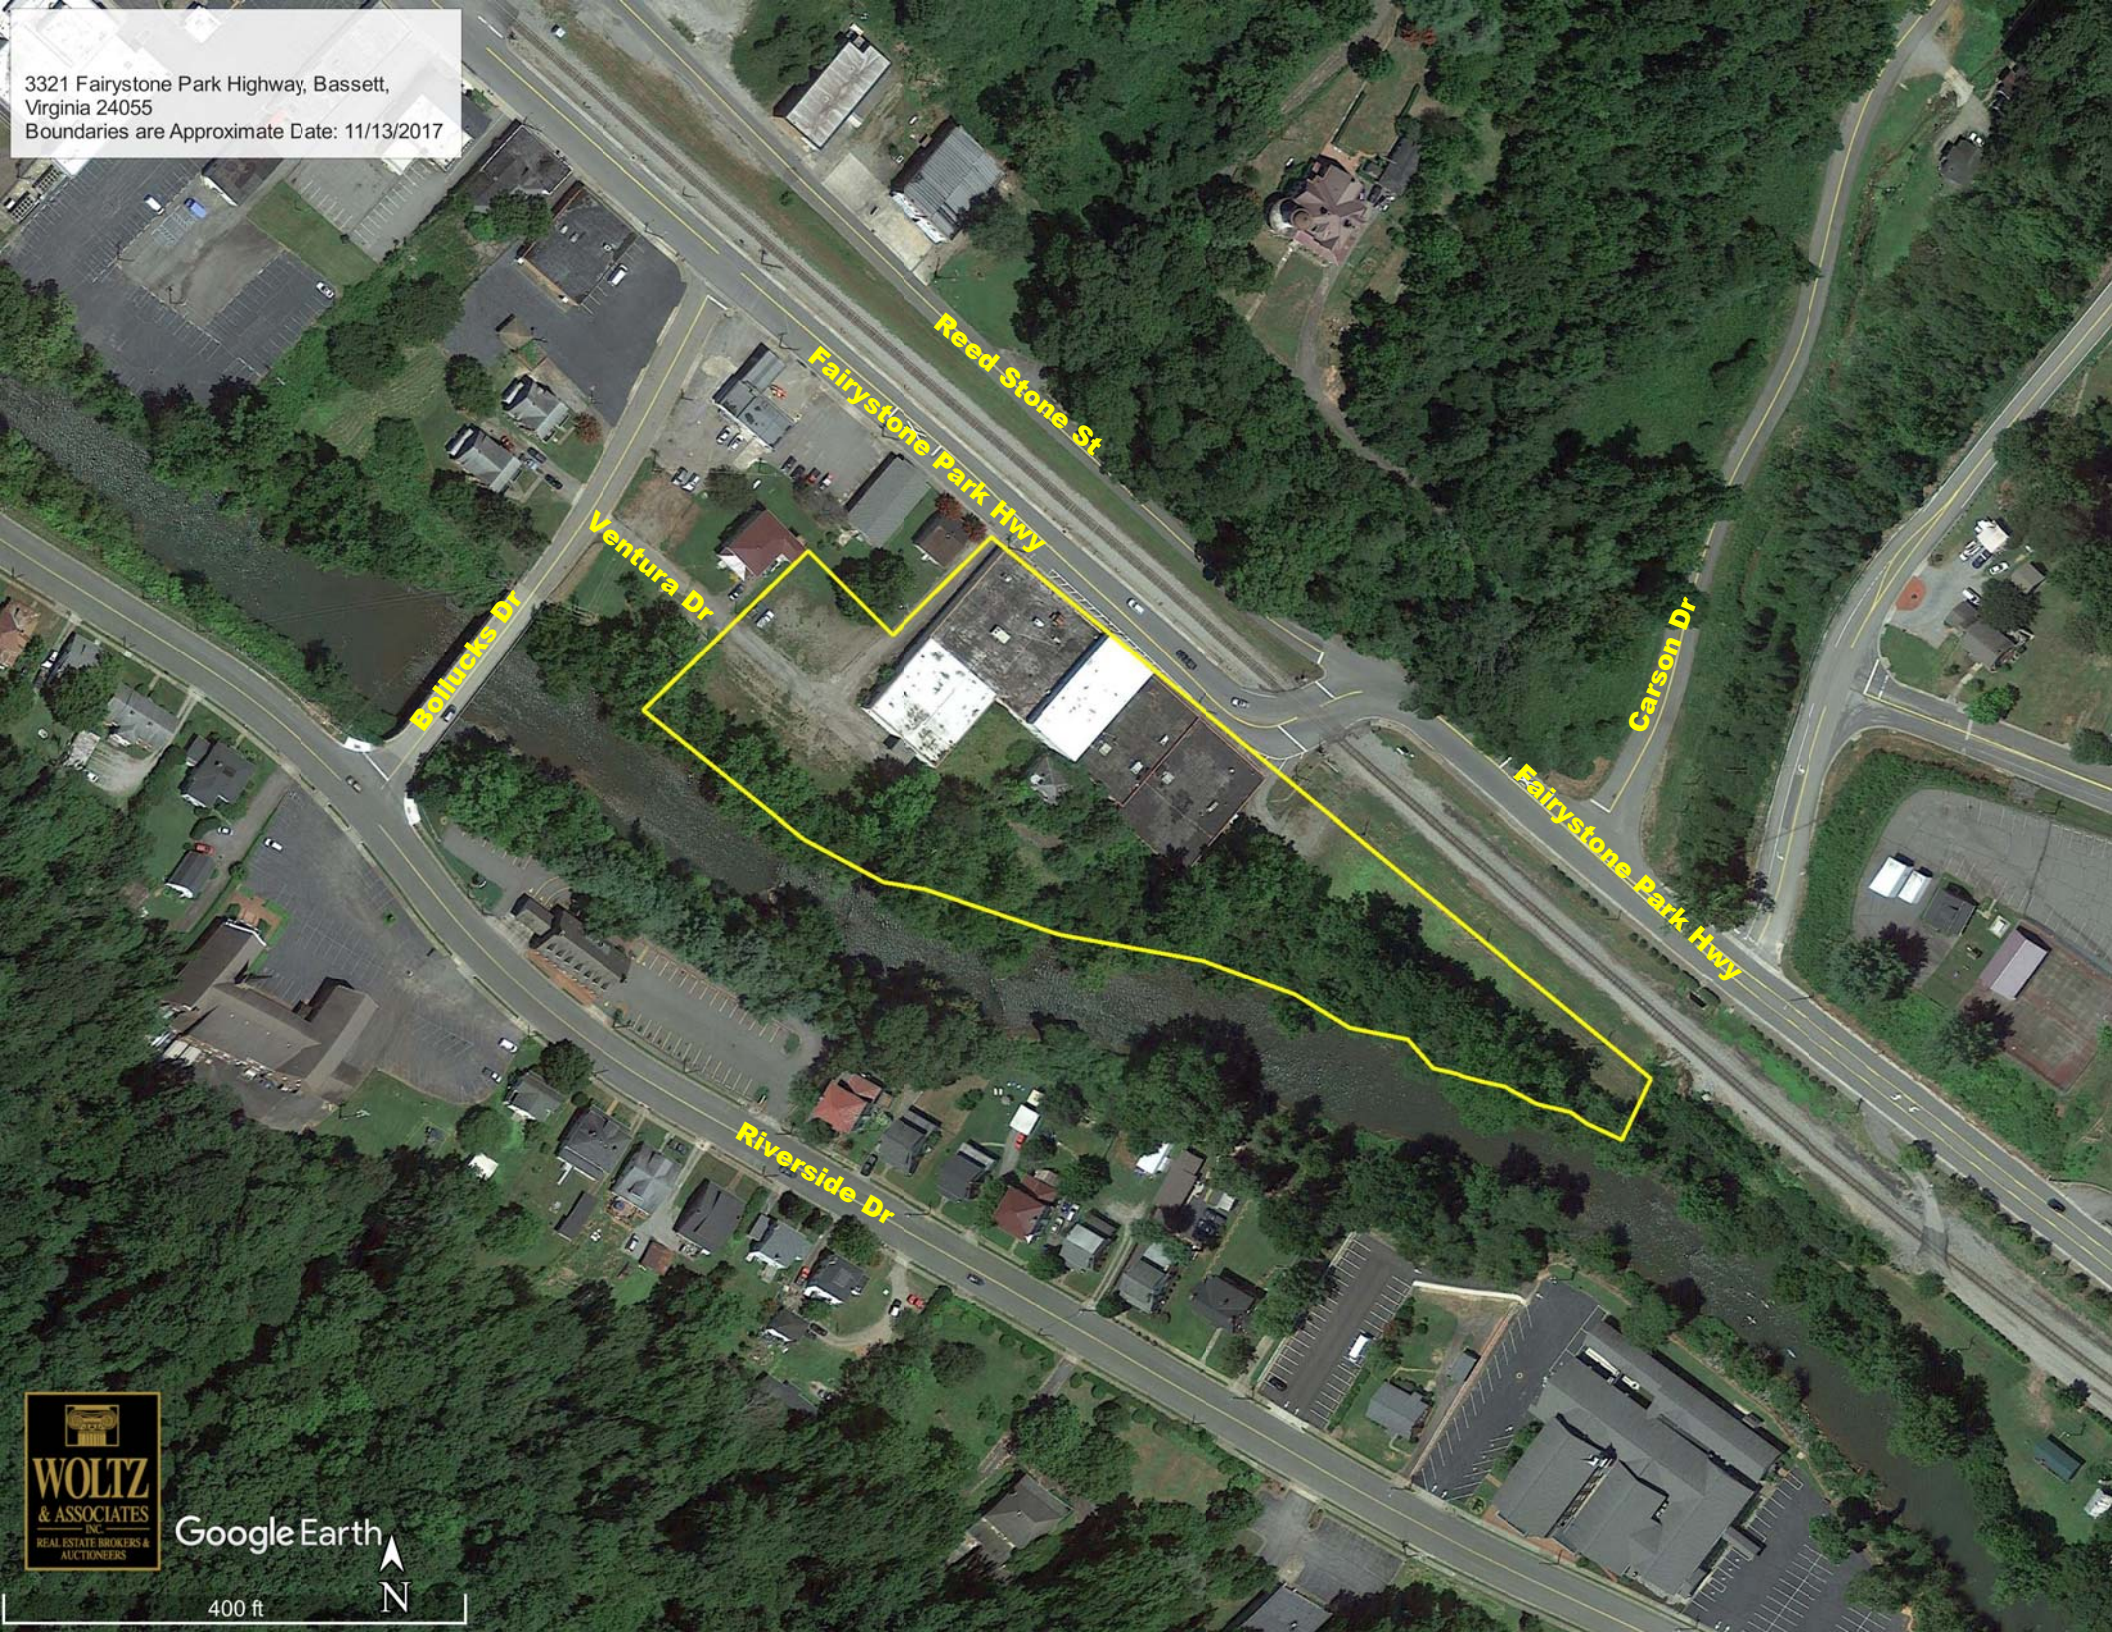

3321 Fairystone Park Highway, Bassett,
Virginia 24055
Boundaries are Approximate Date: 11/13/2017

Google Earth

400 ft