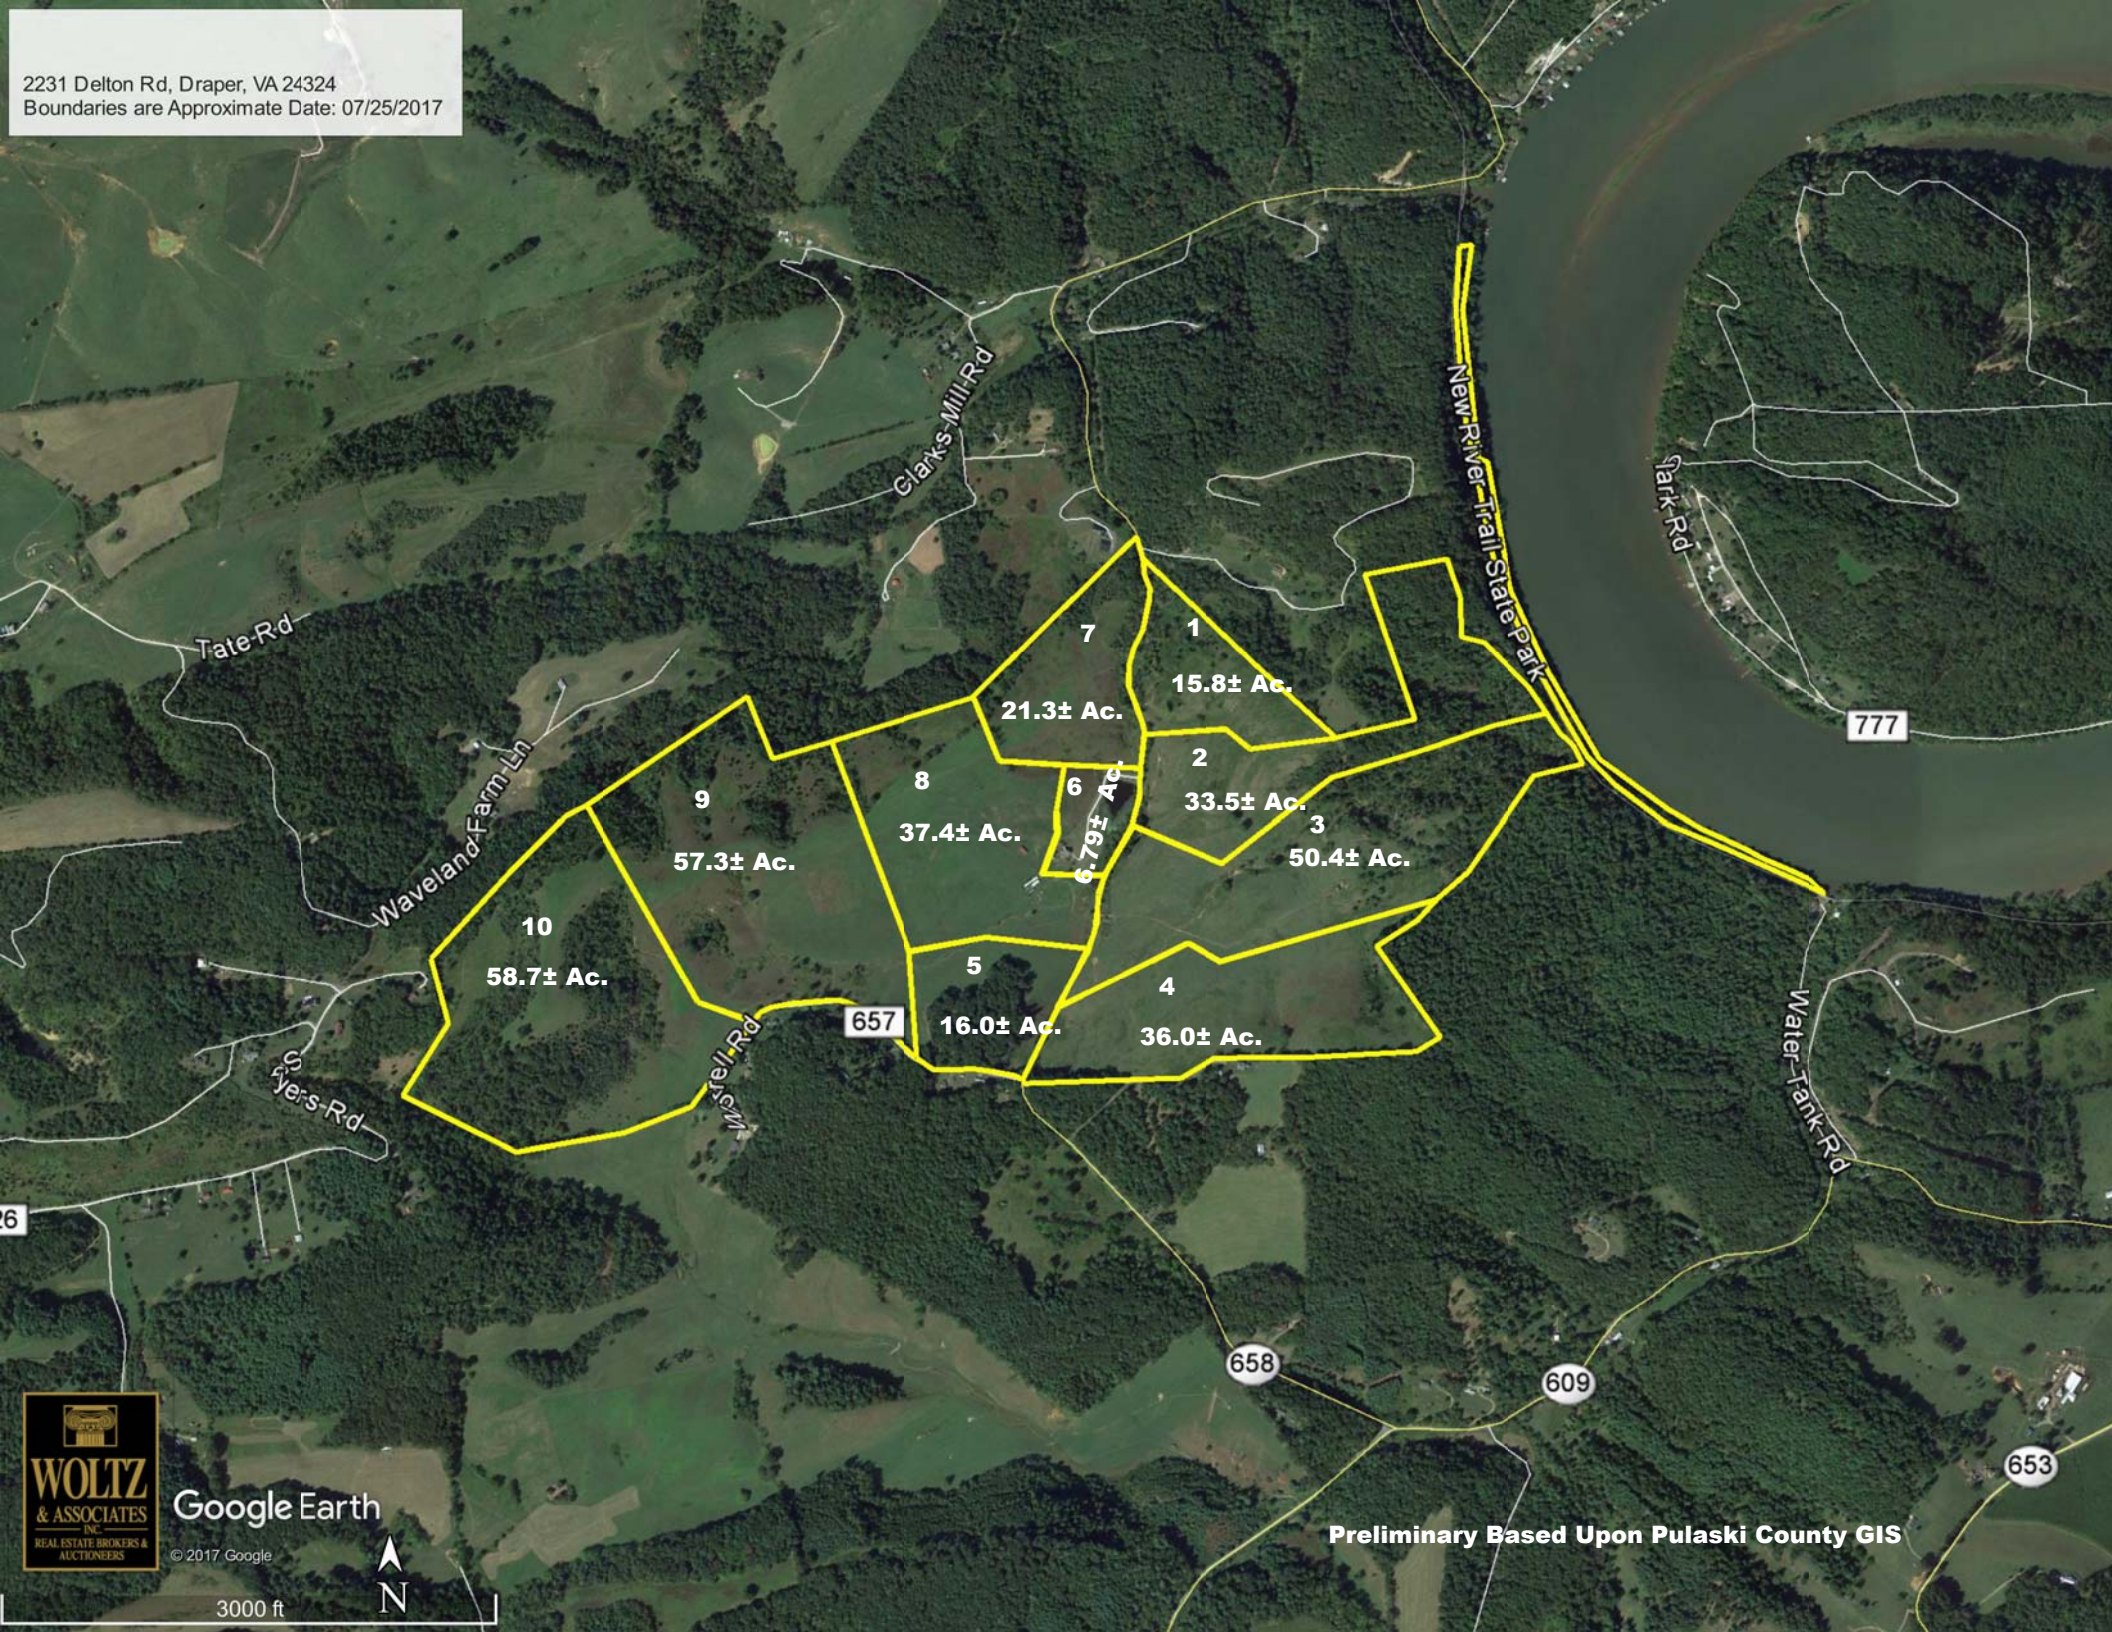

2231 Delton Rd, Draper, VA 24324
Boundaries are Approximate Date: 07/25/2017

- 1 15.8± Ac.
- 2 33.5± Ac.
- 3 50.4± Ac.
- 4 36.0± Ac.
- 5 16.0± Ac.
- 6 6.79± Ac.
- 7 21.3± Ac.
- 8 37.4± Ac.
- 9 57.3± Ac.
- 10 58.7± Ac.

WOLTZ & ASSOCIATES
INC.
REAL ESTATE BROKERS & AUCTIONEERS

Google Earth
© 2017 Google

3000 ft

Preliminary Based Upon Pulaski County GIS