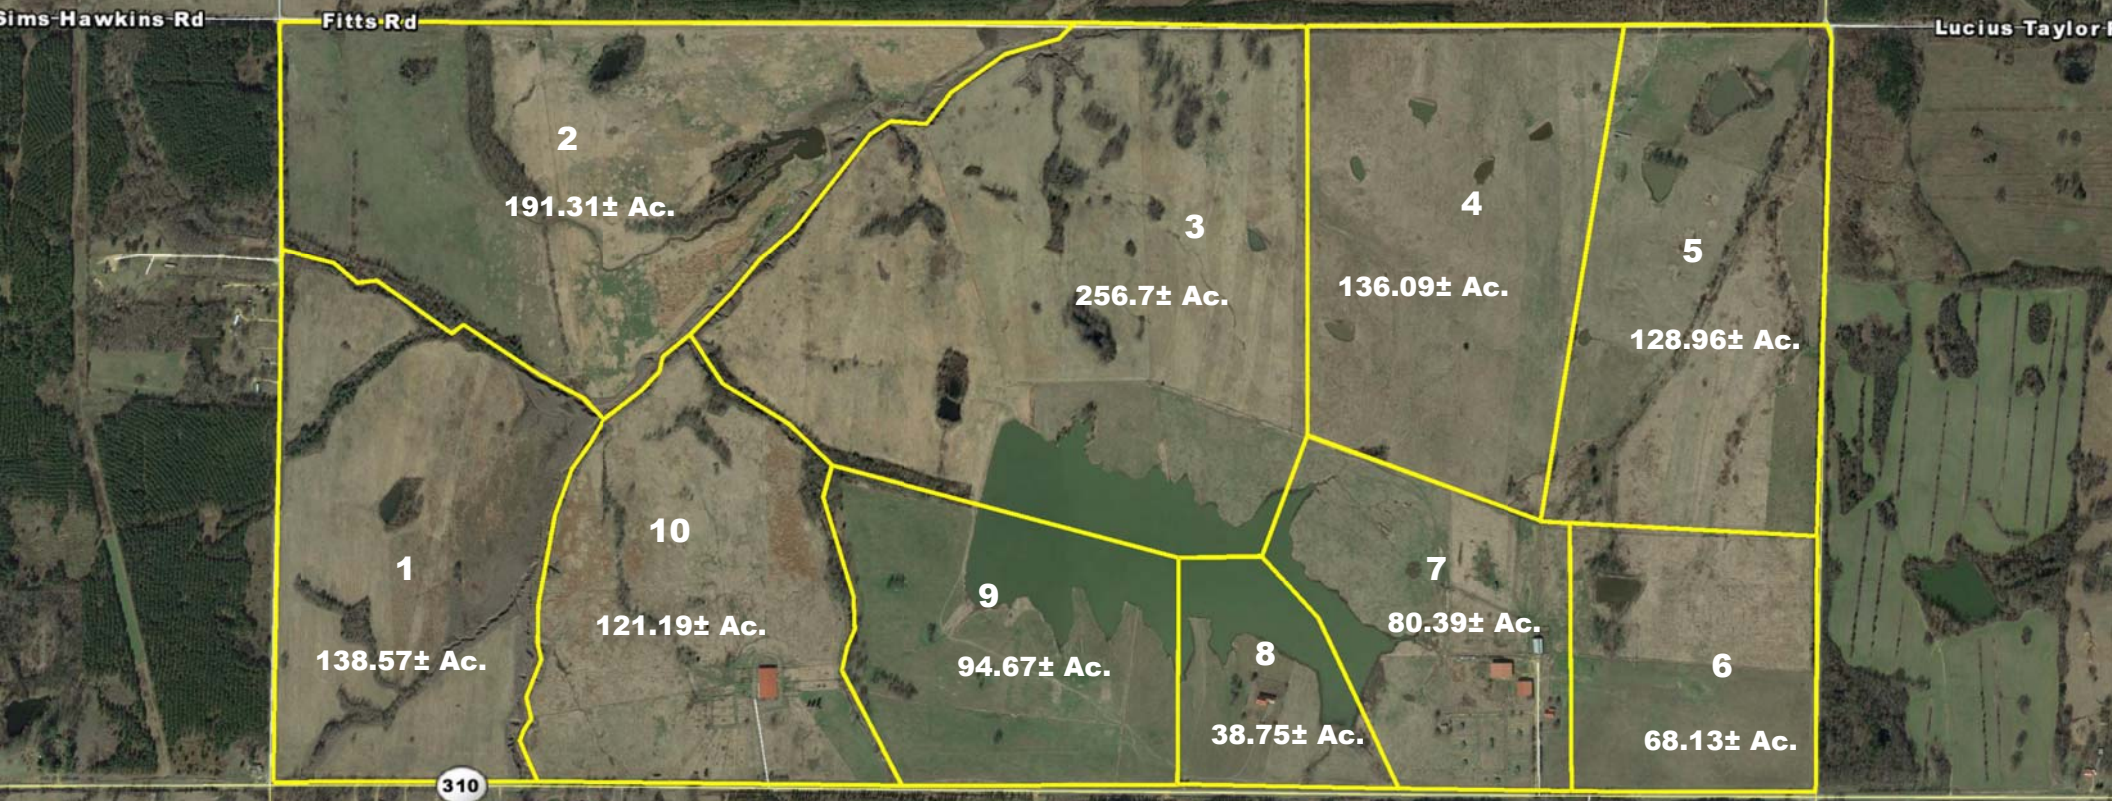

**Adair**  
Panola County, MS  
Boundaries are Approximate Date: 04/03/2017  
RS Divisions

Google Earth  
© 2016 Google

3000 ft

N