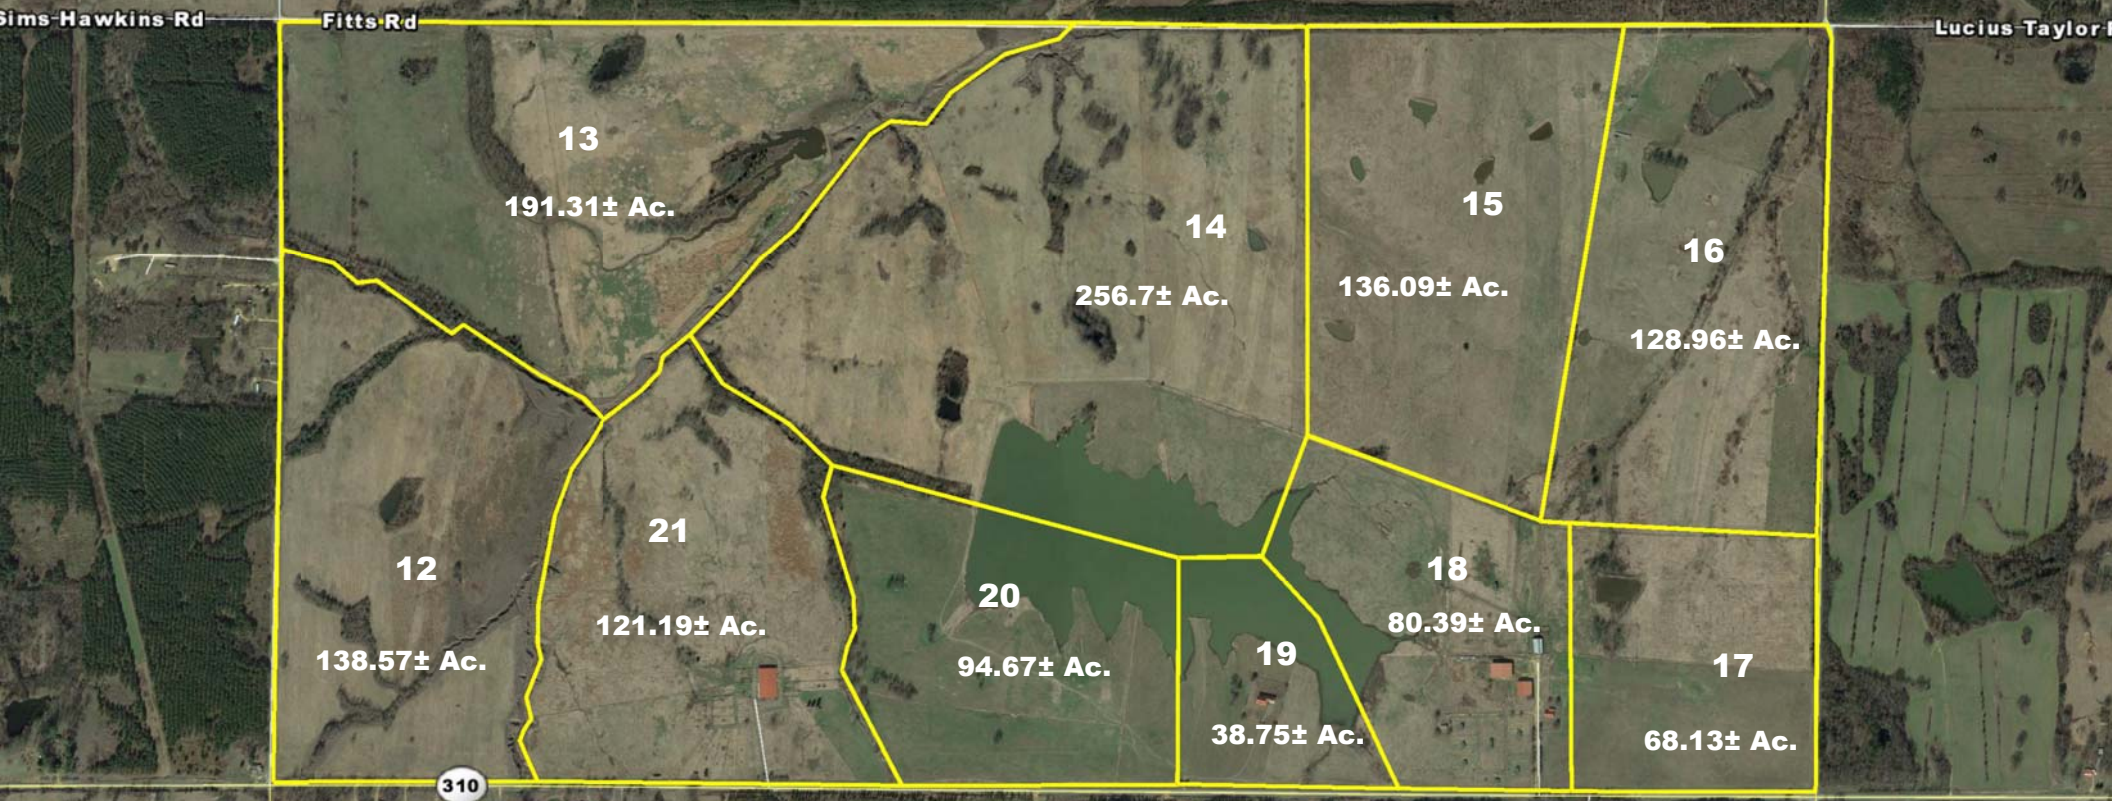

**Adair**  
Panola County, MS  
Boundaries are Approximate Date: 04/03/2017  
RS Divisions

**WOLTZ & ASSOCIATES INC.**  
REAL ESTATE BROKERS & AUCTIONEERS

Google Earth  
© 2016 Google

3000 ft

N

Pleasant Grove Rd

Parks-Place Rd