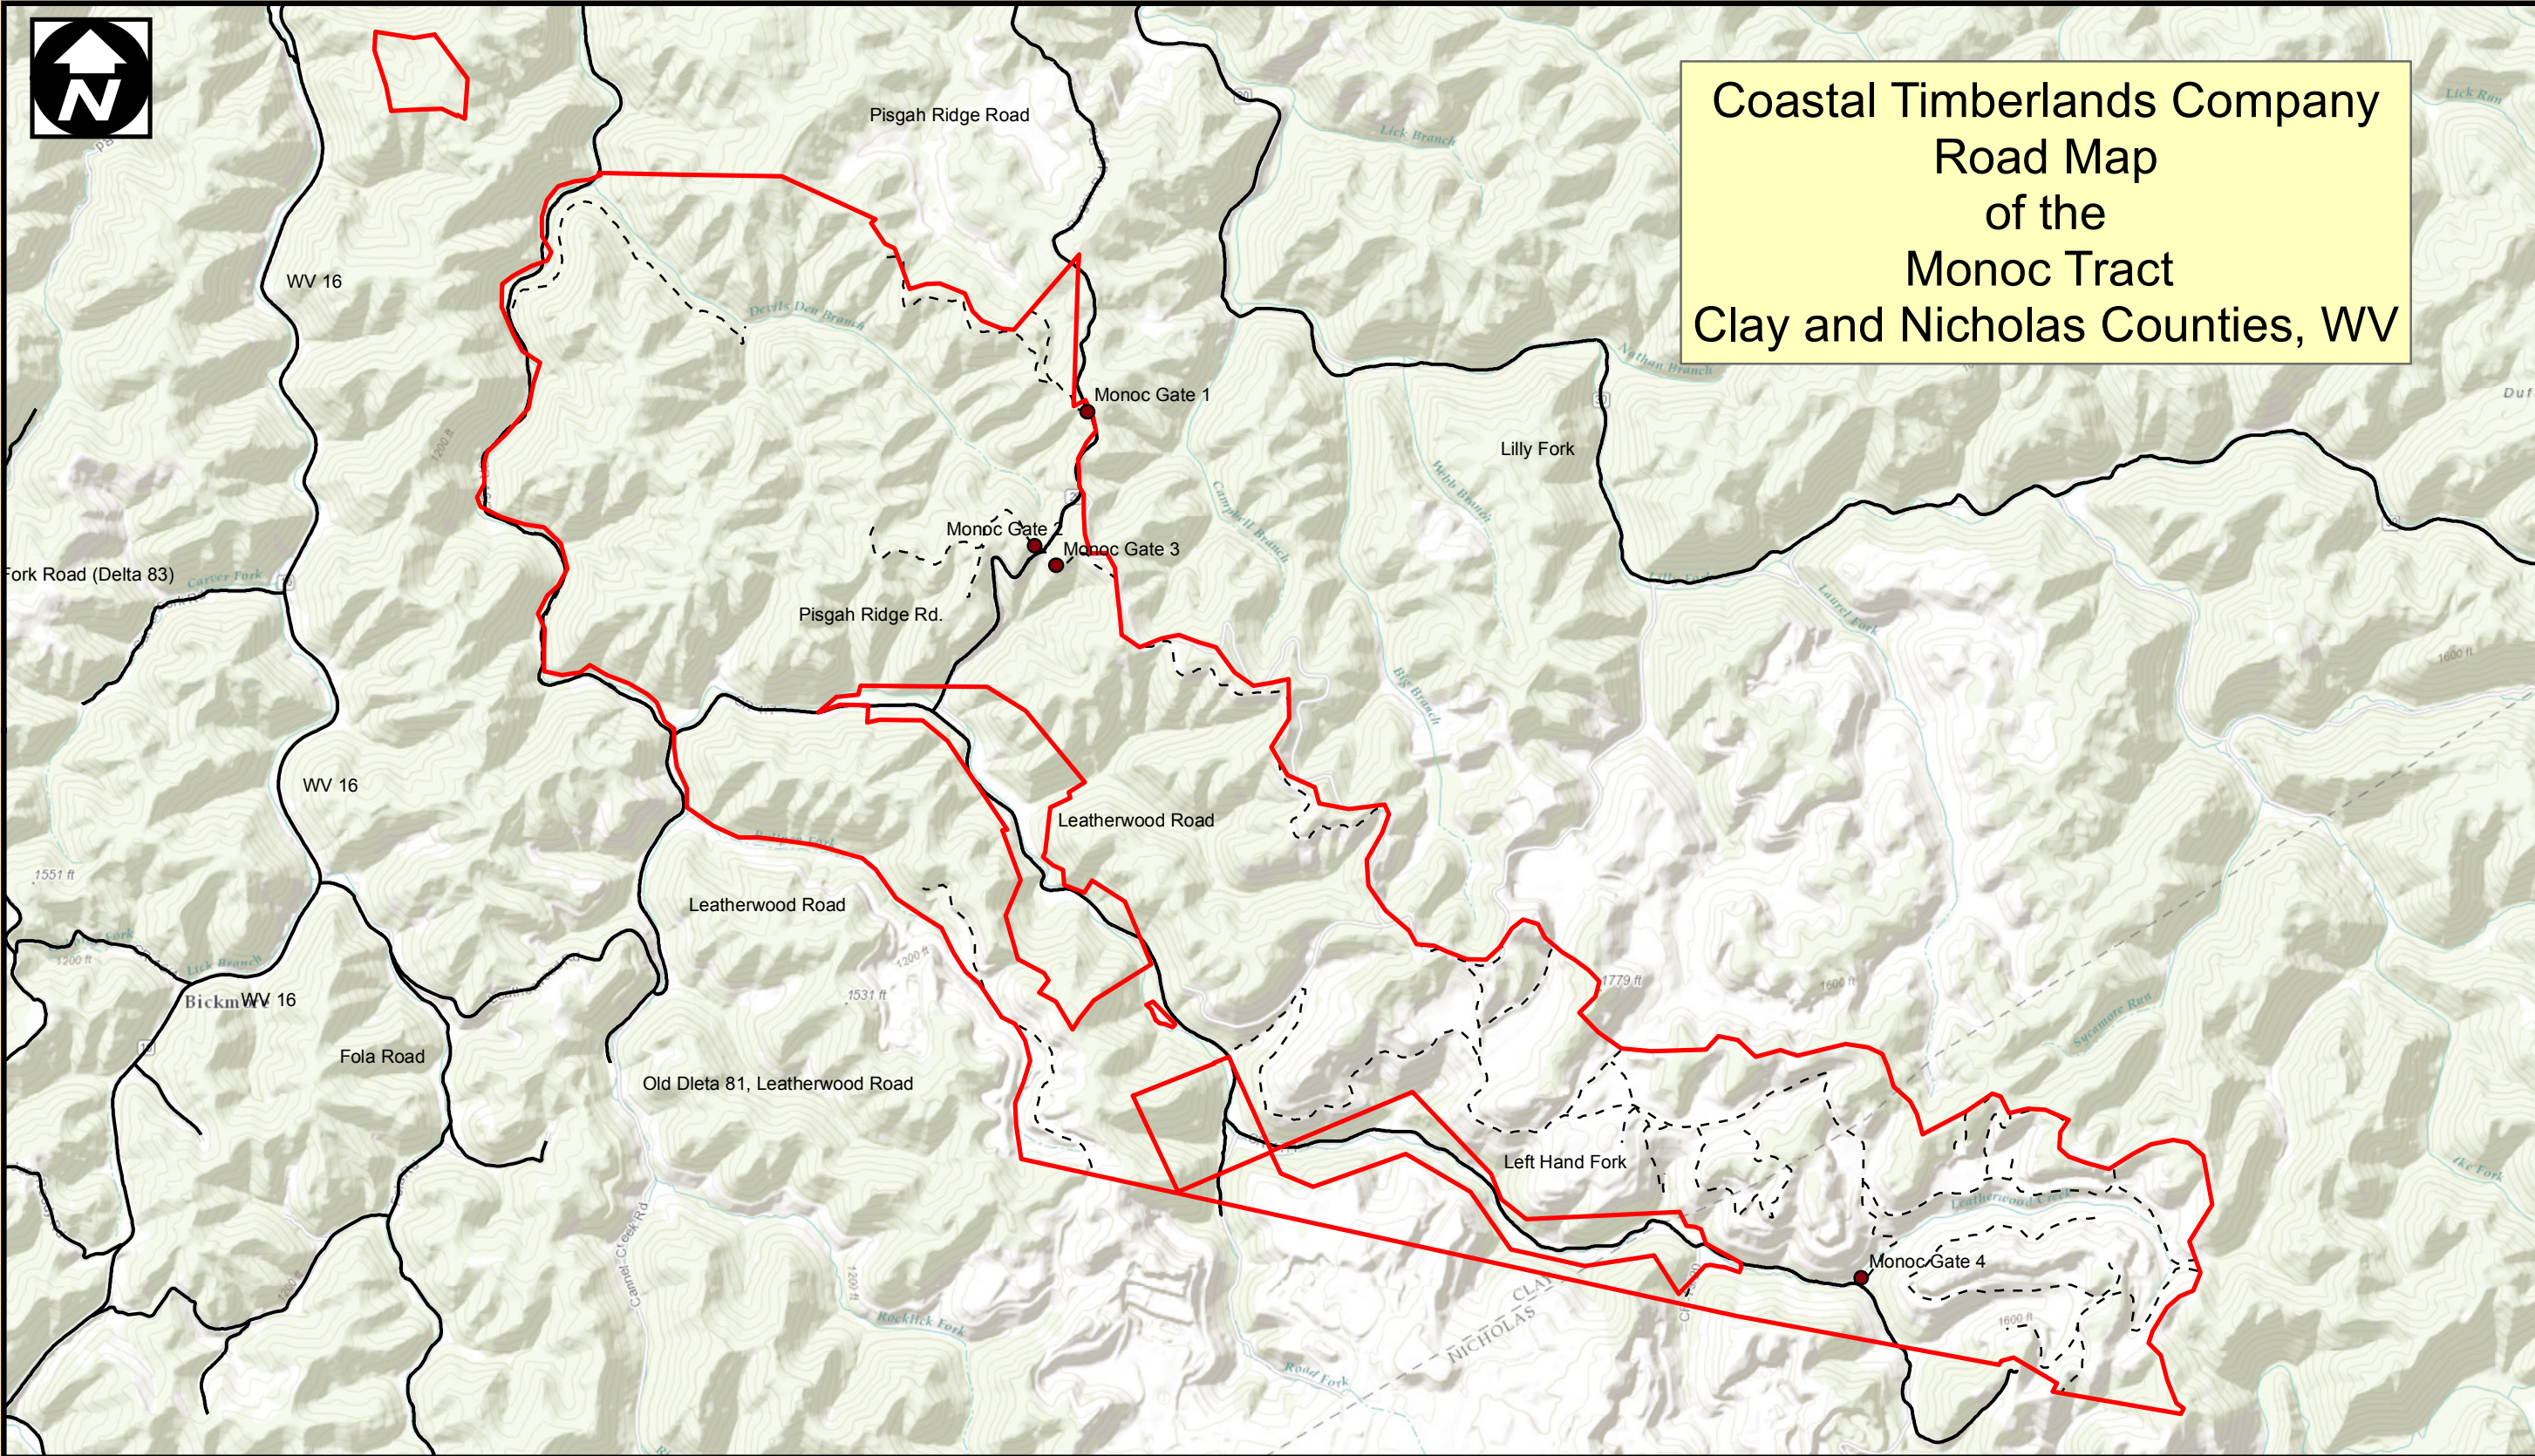

Coastal Timberlands Company
 Road Map
 of the
 Monoc Tract
 Clay and Nicholas Counties, WV

Legend

- Gate
- ▭ Property Line
- - - Northern Rds

1 inch = 3,333 feet

DISCLAIMER: This map is for illustrative purposes only and the features depicted on it are approximate. This is not a true and accurate survey map. Coastal Timberlands Company makes no warranties regarding the accuracy, completeness, reliability, or suitability of this map. Coastal Timberlands Company disclaims any liability associated with the use or misuse of this map. In accessing and/or relying on this map, the user fully assumes any and all risk associated with the information contained therein.