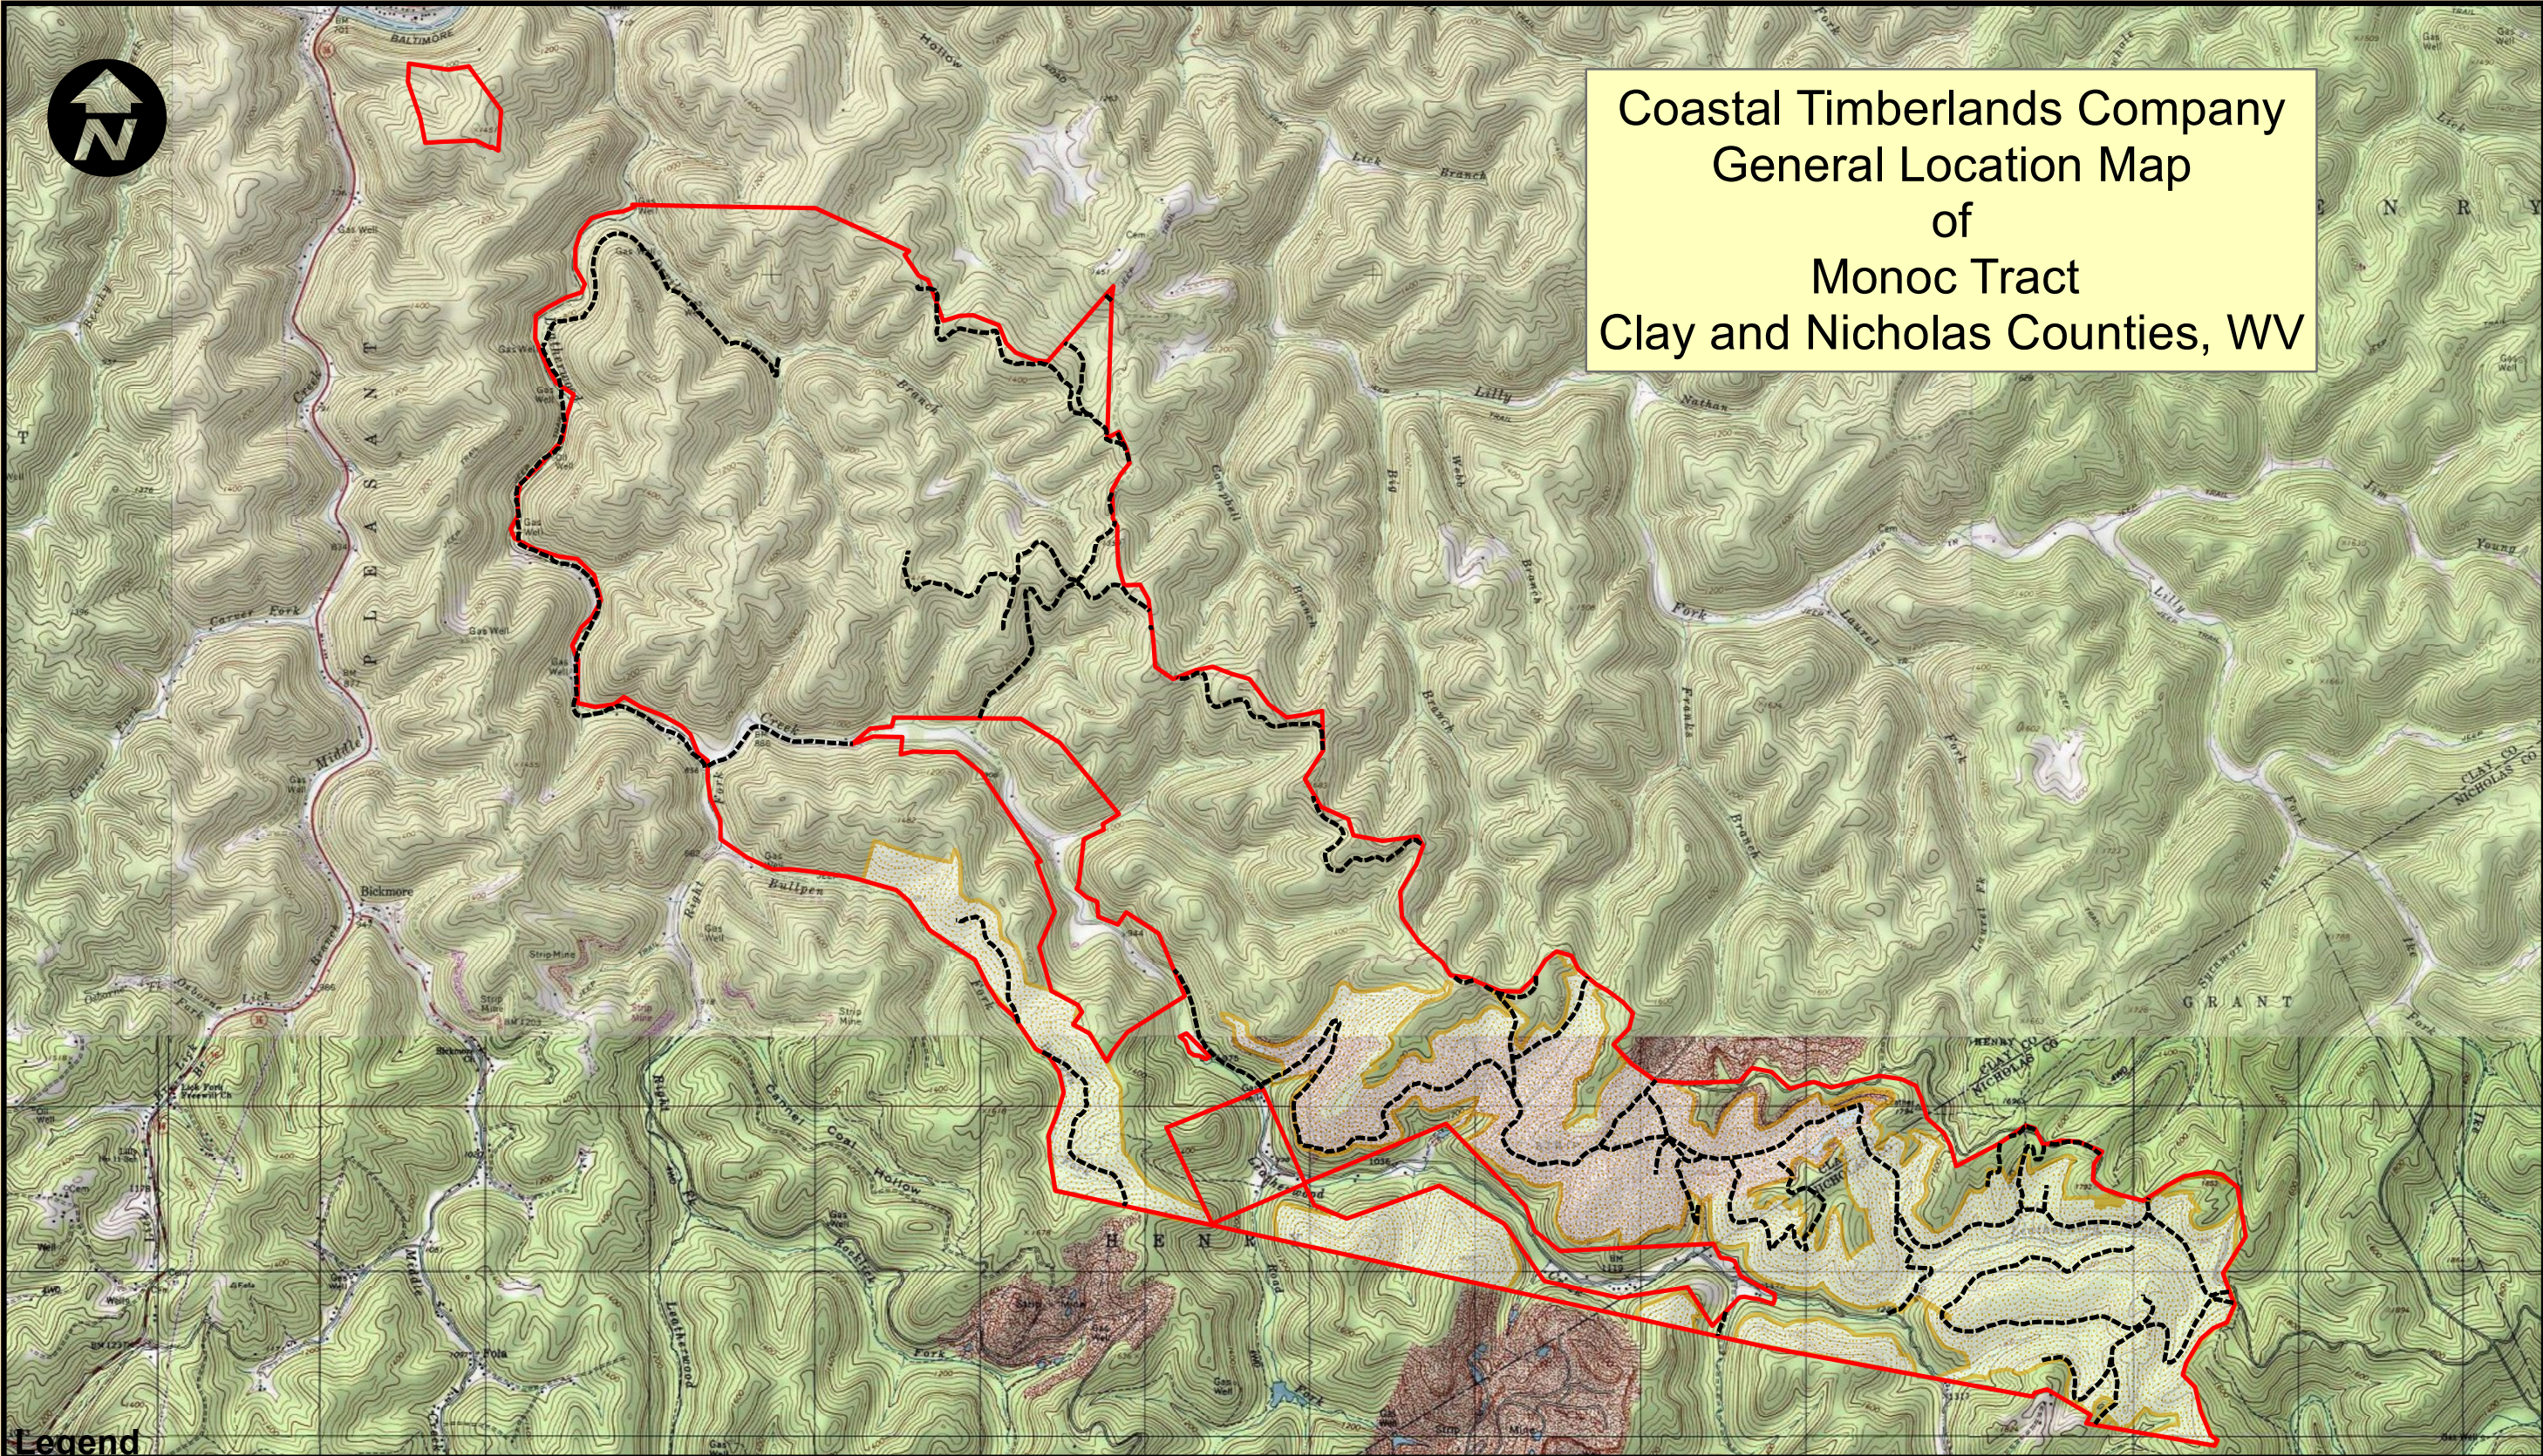

Coastal Timberlands Company  
 General Location Map  
 of  
 Monoc Tract  
 Clay and Nicholas Counties, WV

- Legend**
- Northern\_Rds
  - Property Line
  - Monoc\_Strip

1 inch = 3,333 feet

DISCLAIMER: This map is for illustrative purposes only and the features depicted on it are approximate. This is not a true and accurate survey map. Coastal Timberlands Company makes no warranties regarding the accuracy, completeness, reliability, or suitability of this map. Coastal Timberlands Company disclaims any liability associated with the use or misuse of this map. In accessing and/or relying on this map, the user fully assumes any and all risk associated with the information contained therein.