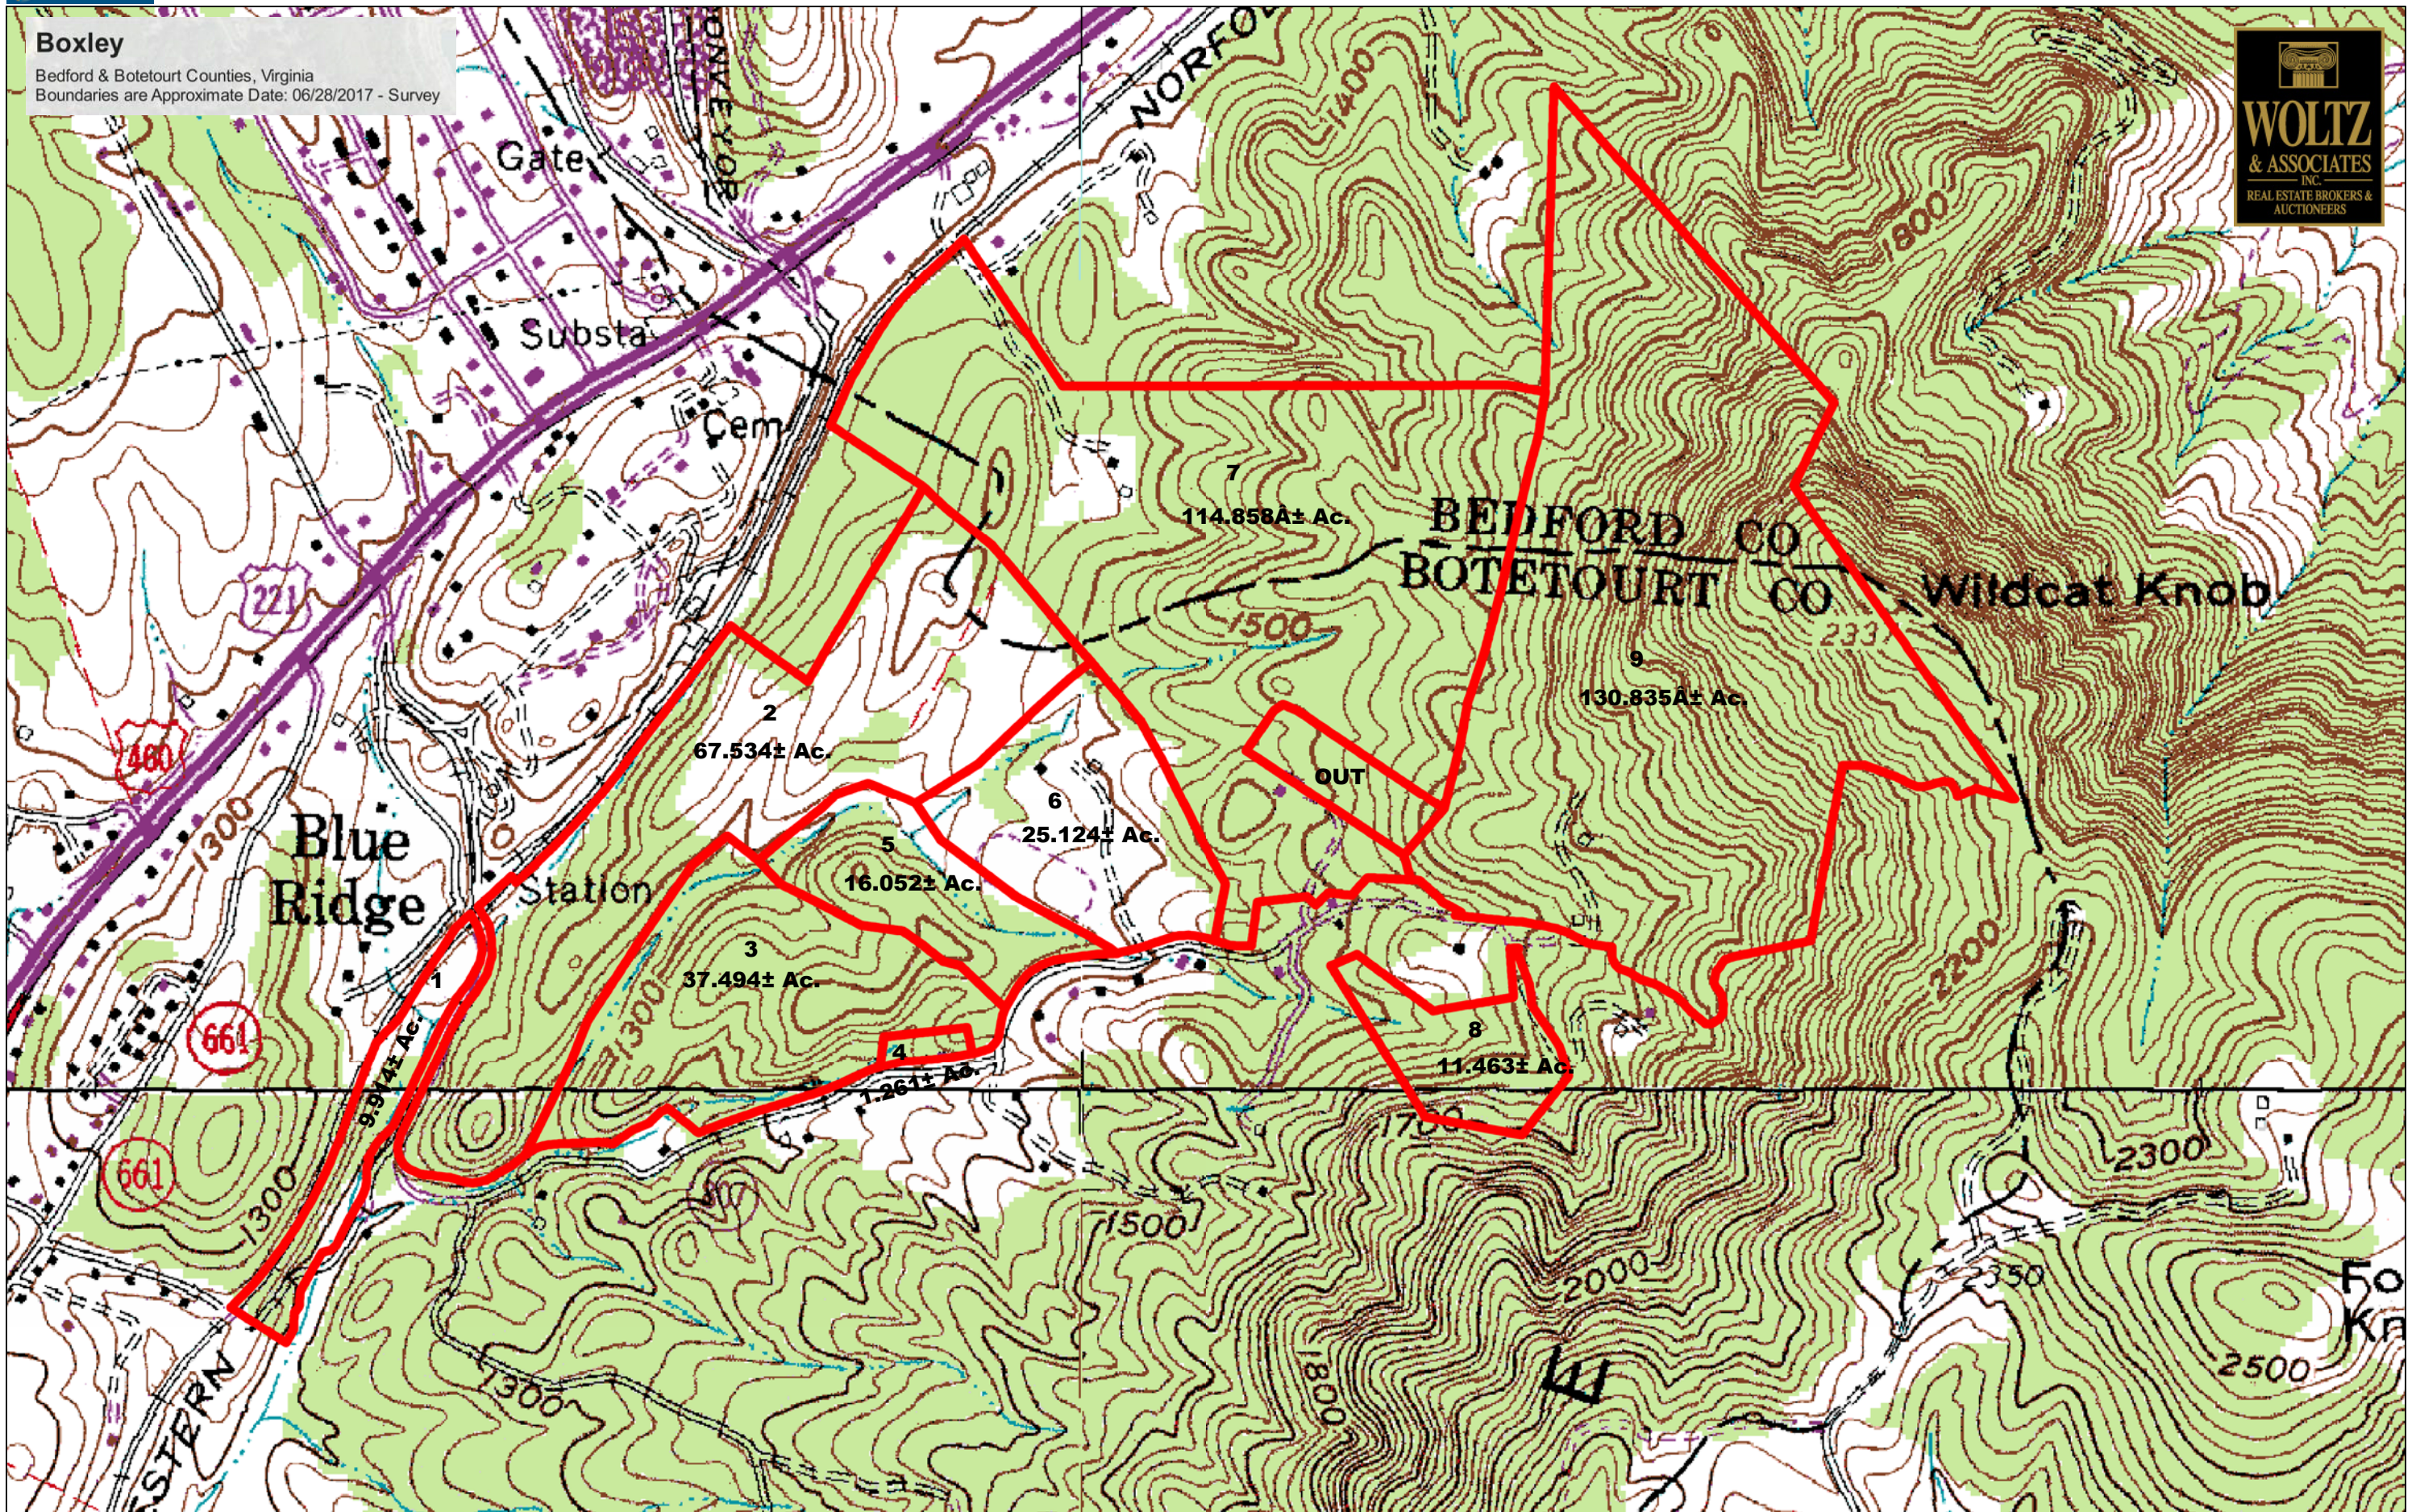

Boxley

Bedford & Botetourt Counties, Virginia
Boundaries are Approximate Date: 06/28/2017 - Survey

Data use subject to license.

© DeLorme. XMap® 8.

www.delorme.com

Scale 1 : 8,800

1" = 83.3 ft Data Zoom 13-5