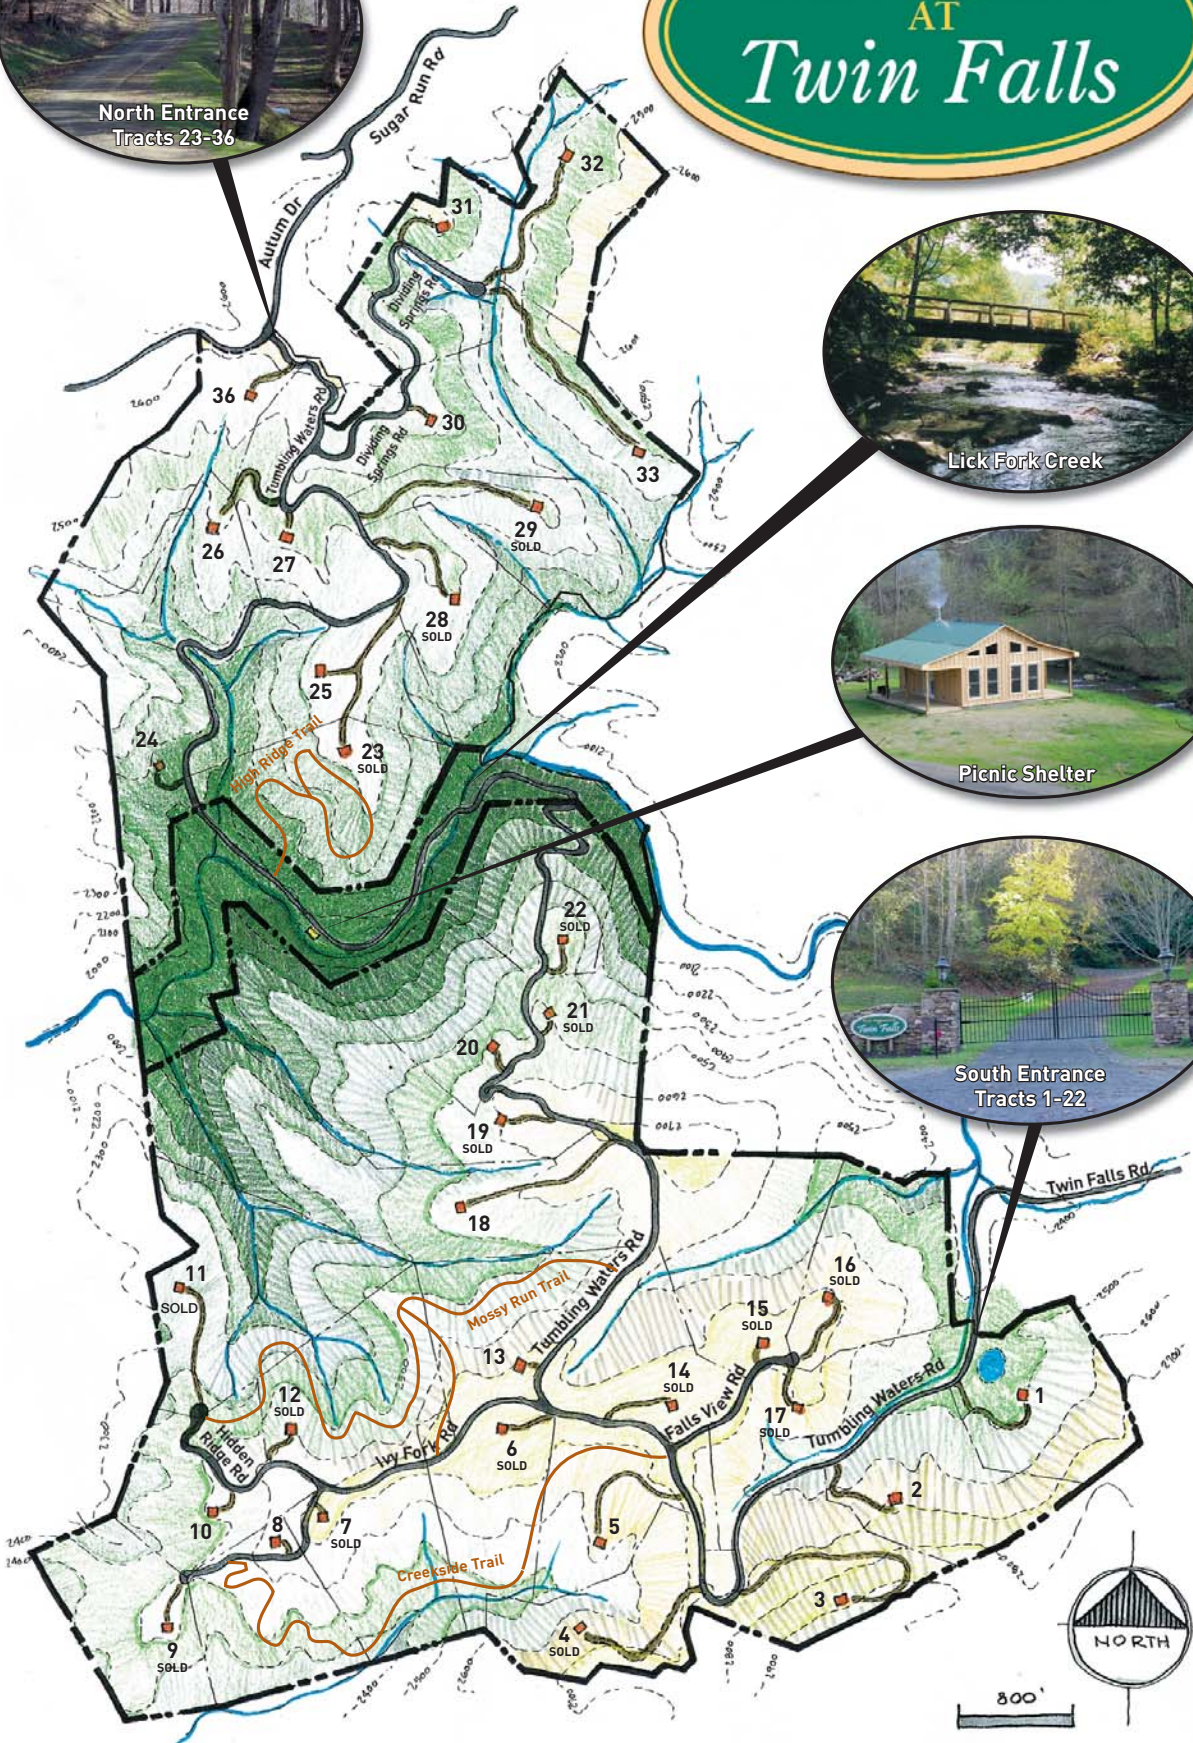

THE PRESERVE AT Twin Falls

North Entrance
Tracts 23-36

Lick Fork Creek

Picnic Shelter

South Entrance
Tracts 1-22